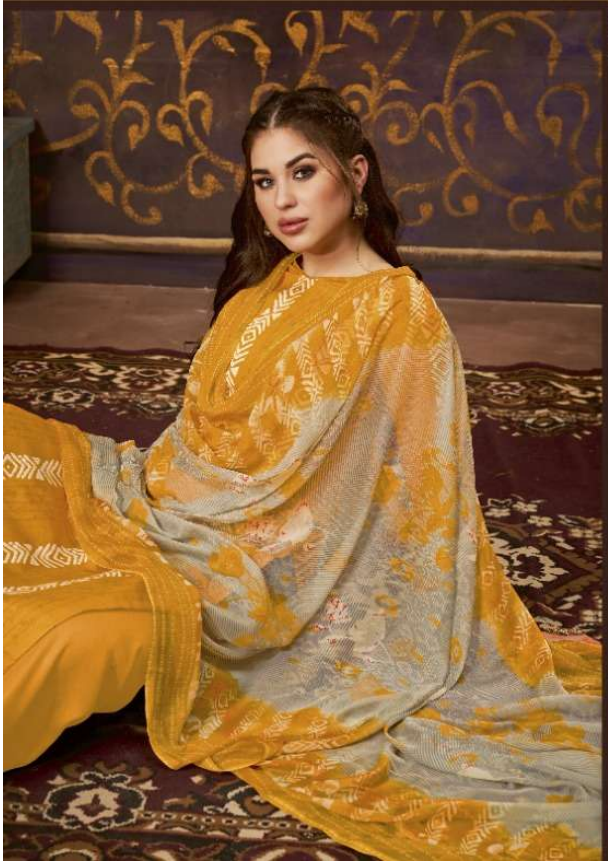

S 926 - 002

रमर शईन
Summer Shine