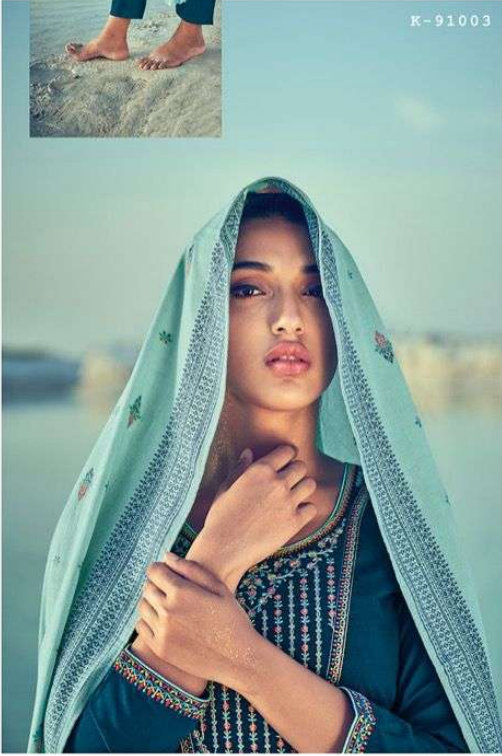

**K**  
**KALKI**  
*fabrics*  
DESIGNER: J. MADHU SREEJA

K-91003

K-91005

VRITTI

K-91001

K-91002

K-91003

K-91004