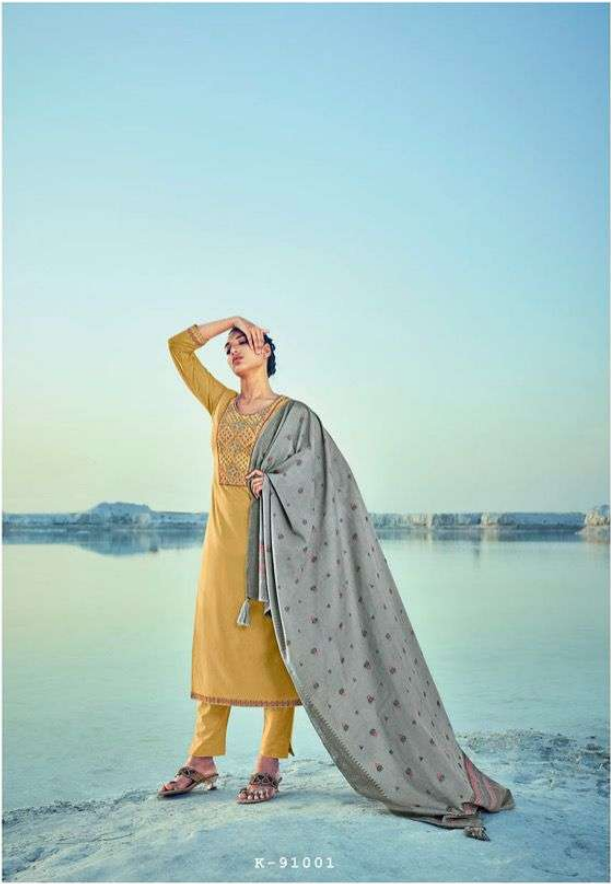

KALKI

*India*

DESIGNER: KALKA MEHRA

VRITTI

KALKI

*India*

DESIGN YOUR OWN WEAR

VRITTI

**K**  
**KALKI**  
*fabrics*  
DESIGNER: J. MADHU SREEJA

K-91003

K-91005

VRITTI

K-91001

K-91002

K-91003

K-91004