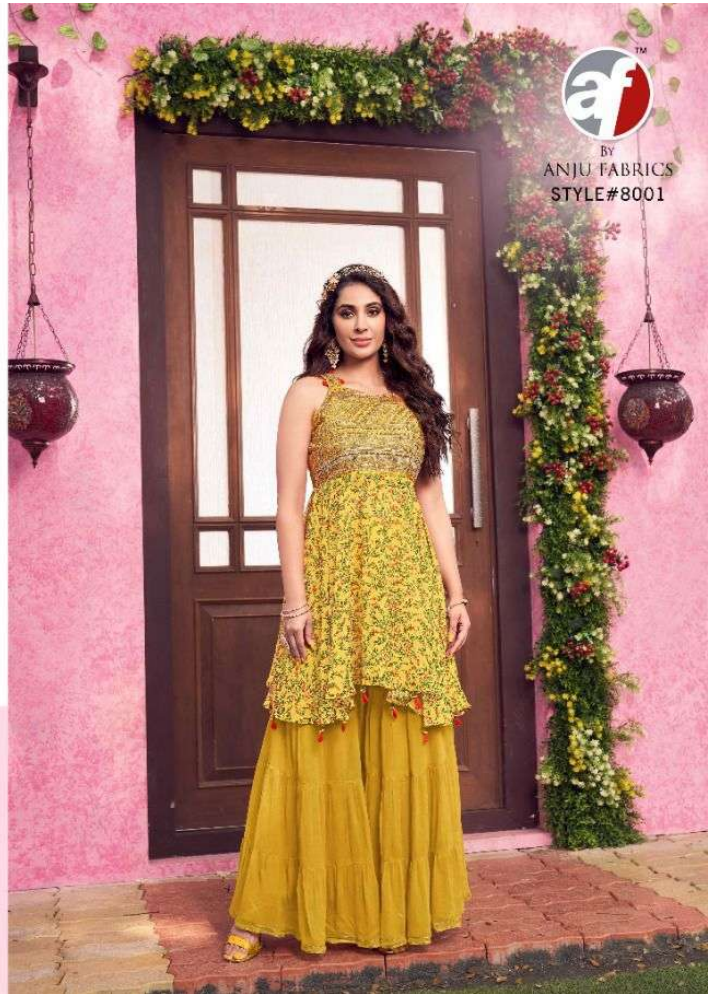

*Irresistibly Vibrant* You need space to let off steam. Don't. Play it safe. Play it loud.

stockOUT™  
By  
ANJU FABRICS  
STYLE#8002

Beyond Traditional

www.anju.com | 022-25519999 | 022-25519999

*Divacious Vibes*