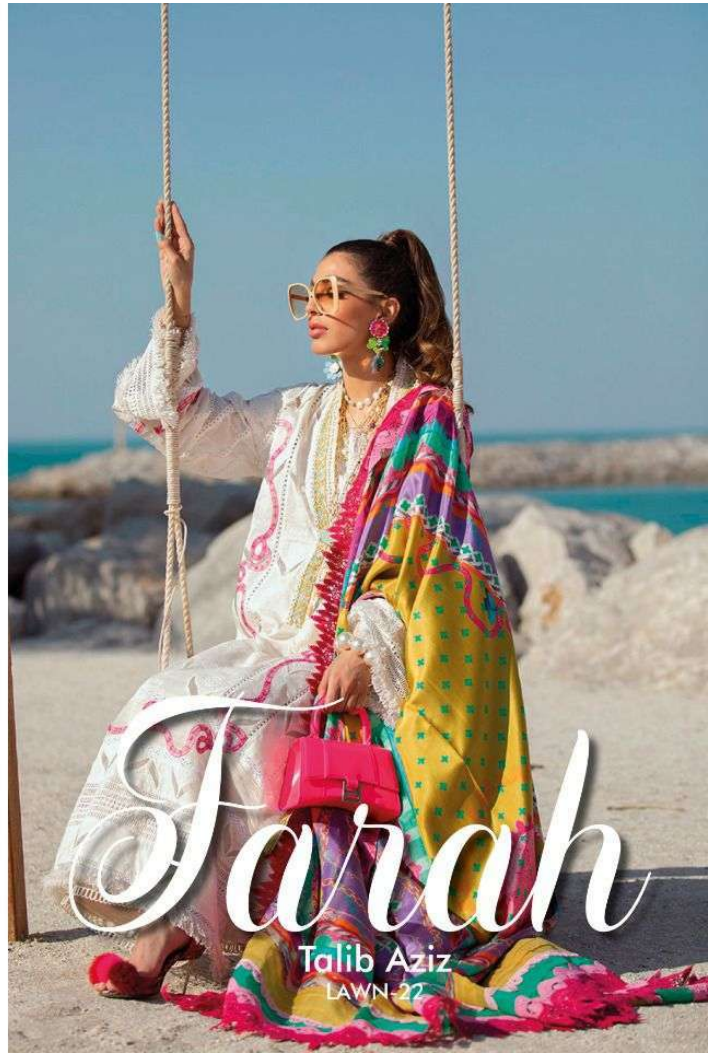

Farah

Talib Aziz
LAWN 22