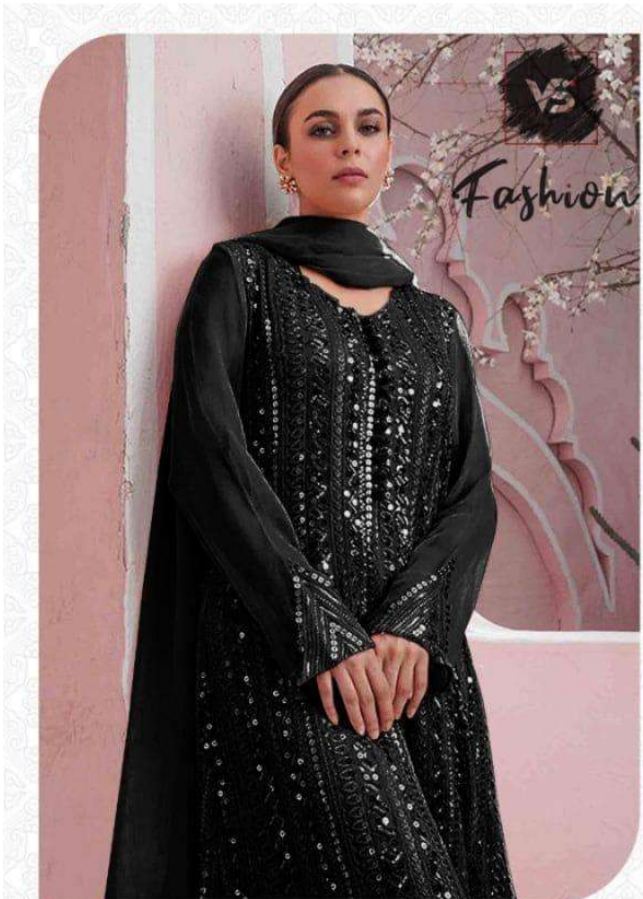

TOP :- FOX GEORGETTE WITH HEAVY EMBROIDERY  
BOTTOM/INNER- HEAVY SANTOON  
DUPTTA :- NAZMEEN WITH LACE

**1118-A**

TOP :- FOX GEORGETTE WITH  
HEAVY EMBROIDERY  
BOTTOM/INNER- HEAVY SANTOON  
DUPTTA :- NAZMEEN WITH LACE

1118

TOP :- FOX GEORGETTE WITH  
HEAVY EMBROIDERY  
BOTTOM/INNER:- HEAVY SANTOON  
DUPTTA :- NAZMEEN WITH LACE

**1118-C**

TOP :- FOX GEORGETTE WITH  
HEAVY EMBROIDERY  
BOTTOM/INNER:- HEAVY SANTOON  
DUPTTA :- NAZMEEN WITH LACE

**1118-F**

TOP :- FOX GEORGETTE WITH HEAVY EMBROIDERY  
BOTTOM/INNER:- HEAVY SANTOON  
DUPTTA :- NAZMEEN WITH LACE

**1118-G**

TOP :- FOX GEORGETTE WITH HEAVY EMBROIDERY  
BOTTOM/INNER:- HEAVY SANTOON  
DUPTTA :- NAZMEEN WITH LACE

**1118-H**

TOP :- FOX GEORGETTE WITH  
HEAVY EMBROIDERY  
BOTTOM/INNER:- HEAVY SANTOON  
DUPTTA :- NAZMEEN WITH LACE

**1118-D**

VS  
Fashion

VS  
Fashion

VS  
Fashion

VS  
Fashion

  
Fashion