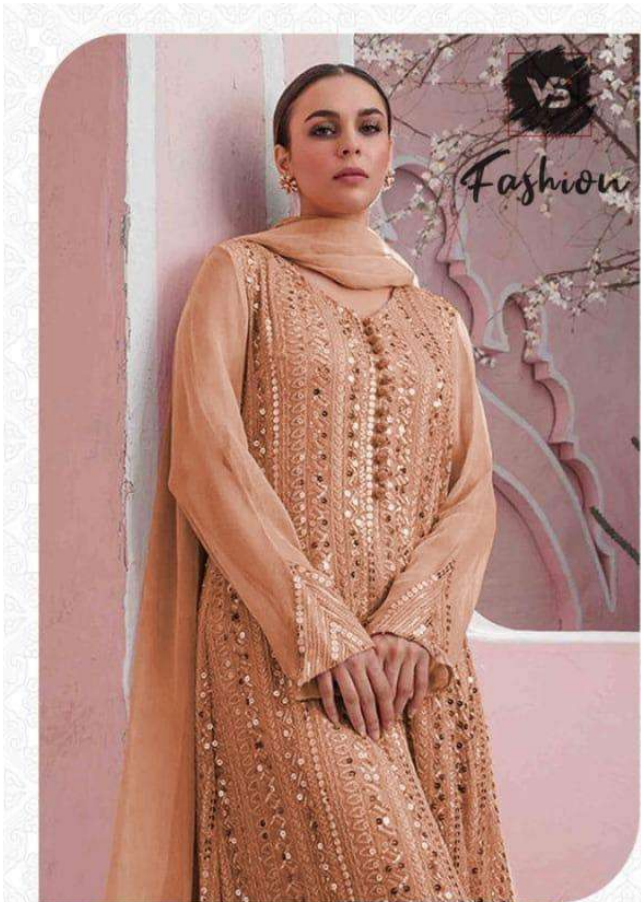

TOP :- FOX GEORGETTE WITH HEAVY EMBROIDERY  
BOTTOM/INNER- HEAVY SANTOON  
DUPTTA :- NAZMEEN WITH LACE

**1118-A**

TOP :- FOX GEORGETTE WITH  
HEAVY EMBROIDERY  
BOTTOM/INNER- HEAVY SANTOON  
DUPTTA :- NAZMEEN WITH LACE

1118

TOP :- FOX GEORGETTE WITH  
HEAVY EMBROIDERY  
BOTTOM/INNER:- HEAVY SANTOON  
DUPTTA :- NAZMEEN WITH LACE

**1118-C**

TOP :- FOX GEORGETTE WITH  
HEAVY EMBROIDERY  
BOTTOM/INNER:- HEAVY SANTOON  
DUPTTA :- NAZMEEN WITH LACE

**1118-F**

TOP :- FOX GEORGETTE WITH HEAVY EMBROIDERY  
BOTTOM/INNER:- HEAVY SANTOON  
DUPTTA :- NAZMEEN WITH LACE

**1118-G**

TOP :- FOX GEORGETTE WITH HEAVY EMBROIDERY  
BOTTOM/INNER:- HEAVY SANTOON  
DUPTTA :- NAZMEEN WITH LACE

**1118-H**

TOP :- FOX GEORGETTE WITH  
HEAVY EMBROIDERY  
BOTTOM/INNER:- HEAVY SANTOON  
DUPTTA :- NAZMEEN WITH LACE

**1118-D**

VS  
Fashion

VS  
Fashion

VS  
Fashion

VS  
Fashion

  
Fashion