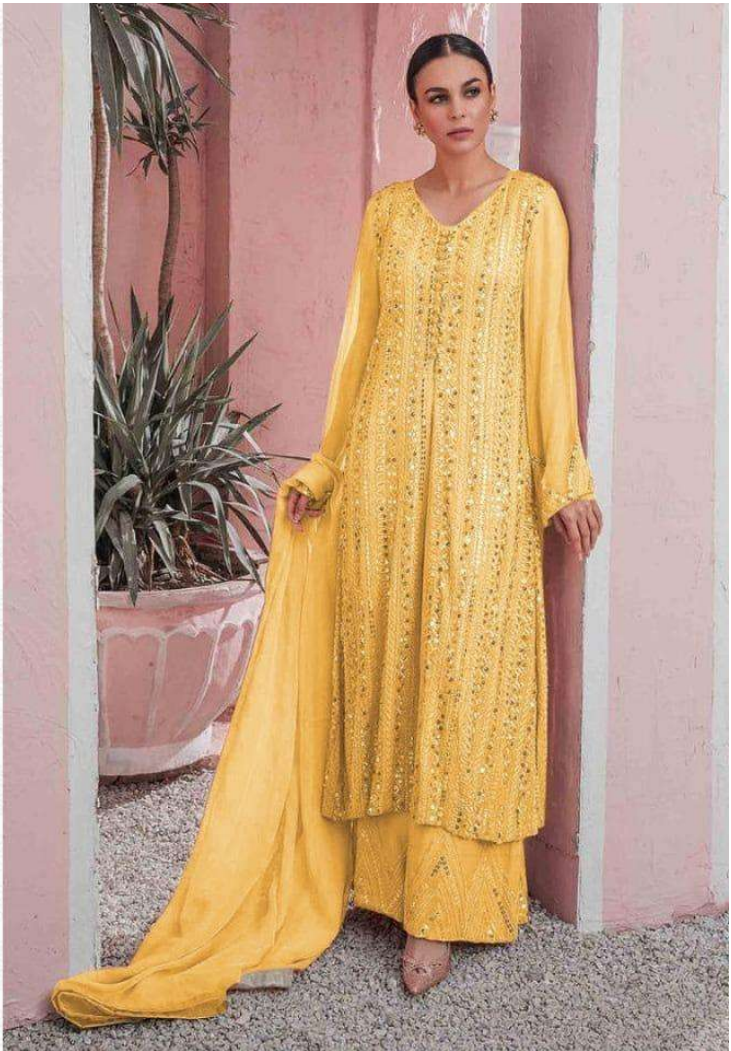

TOP :- FOX GEORGETTE WITH HEAVY EMBROIDERY  
BOTTOM/INNER- HEAVY SANTOON  
DUPTTA :- NAZMEEN WITH LACE

**1118-A**

TOP :- FOX GEORGETTE WITH  
HEAVY EMBROIDERY  
BOTTOM/INNER- HEAVY SANTOON  
DUPTTA :- NAZMEEN WITH LACE

1118

TOP :- FOX GEORGETTE WITH  
HEAVY EMBROIDERY  
BOTTOM/INNER:- HEAVY SANTOON  
DUPTTA :- NAZMEEN WITH LACE

**1118-C**

TOP :- FOX GEORGETTE WITH  
HEAVY EMBROIDERY  
BOTTOM/INNER:- HEAVY SANTOON  
DUPTTA :- NAZMEEN WITH LACE

**1118-F**

TOP :- FOX GEORGETTE WITH HEAVY EMBROIDERY  
BOTTOM/INNER:- HEAVY SANTOON  
DUPTTA :- NAZMEEN WITH LACE

**1118-G**

TOP :- FOX GEORGETTE WITH HEAVY EMBROIDERY  
BOTTOM/INNER:- HEAVY SANTOON  
DUPTTA :- NAZMEEN WITH LACE

**1118-H**

TOP :- FOX GEORGETTE WITH  
HEAVY EMBROIDERY  
BOTTOM/INNER:- HEAVY SANTOON  
DUPTTA :- NAZMEEN WITH LACE

**1118-D**

VS  
Fashion

VS  
Fashion

VS  
Fashion

VS  
Fashion

  
Fashion