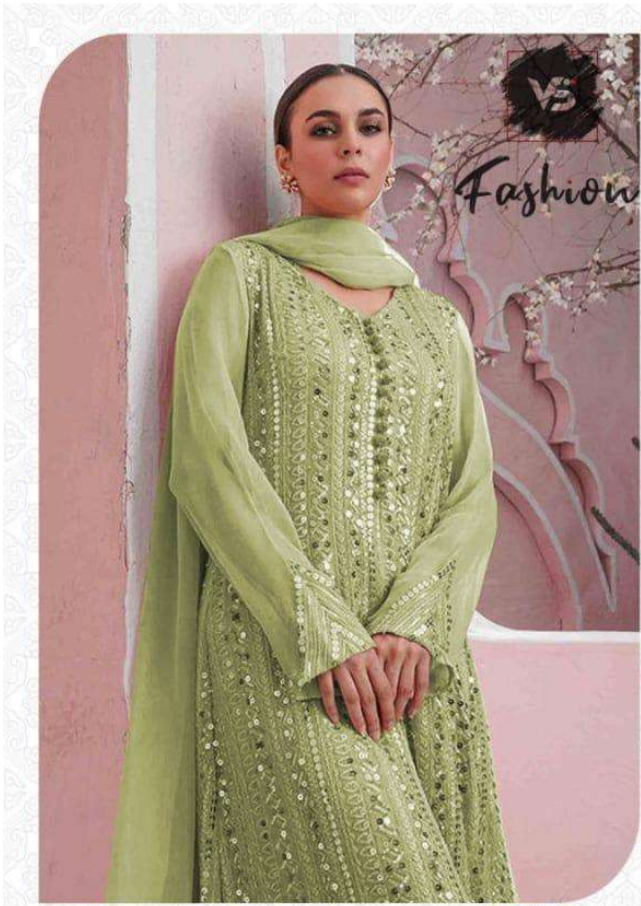

TOP :- FOX GEORGETTE WITH HEAVY EMBROIDERY  
BOTTOM/INNER- HEAVY SANTOON  
DUPTTA :- NAZMEEN WITH LACE

**1118-A**

TOP :- FOX GEORGETTE WITH  
HEAVY EMBROIDERY  
BOTTOM/INNER- HEAVY SANTOON  
DUPTTA :- NAZMEEN WITH LACE

1118

TOP :- FOX GEORGETTE WITH  
HEAVY EMBROIDERY  
BOTTOM/INNER:- HEAVY SANTOON  
DUPTTA :- NAZMEEN WITH LACE

**1118-C**

TOP :- FOX GEORGETTE WITH  
HEAVY EMBROIDERY  
BOTTOM/INNER:- HEAVY SANTOON  
DUPTTA :- NAZMEEN WITH LACE

**1118-F**

TOP :- FOX GEORGETTE WITH HEAVY EMBROIDERY  
BOTTOM/INNER:- HEAVY SANTOON  
DUPTTA :- NAZMEEN WITH LACE

**1118-G**

TOP :- FOX GEORGETTE WITH HEAVY EMBROIDERY  
BOTTOM/INNER:- HEAVY SANTOON  
DUPTTA :- NAZMEEN WITH LACE

**1118-H**

TOP :- FOX GEORGETTE WITH  
HEAVY EMBROIDERY  
BOTTOM/INNER:- HEAVY SANTOON  
DUPTTA :- NAZMEEN WITH LACE

**1118-D**

VS  
Fashion

VS  
Fashion

VS  
Fashion

VS  
Fashion

  
Fashion