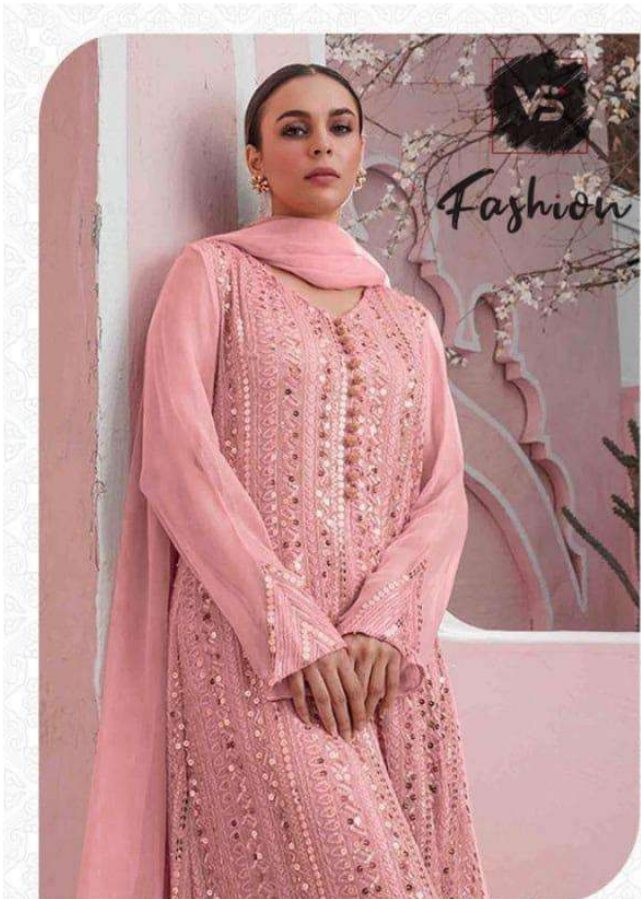

TOP :- FOX GEORGETTE WITH HEAVY EMBROIDERY
BOTTOM/INNER:- HEAVY SANTOON
DUPTTA :- NAZMEEN WITH LACE

1118-B