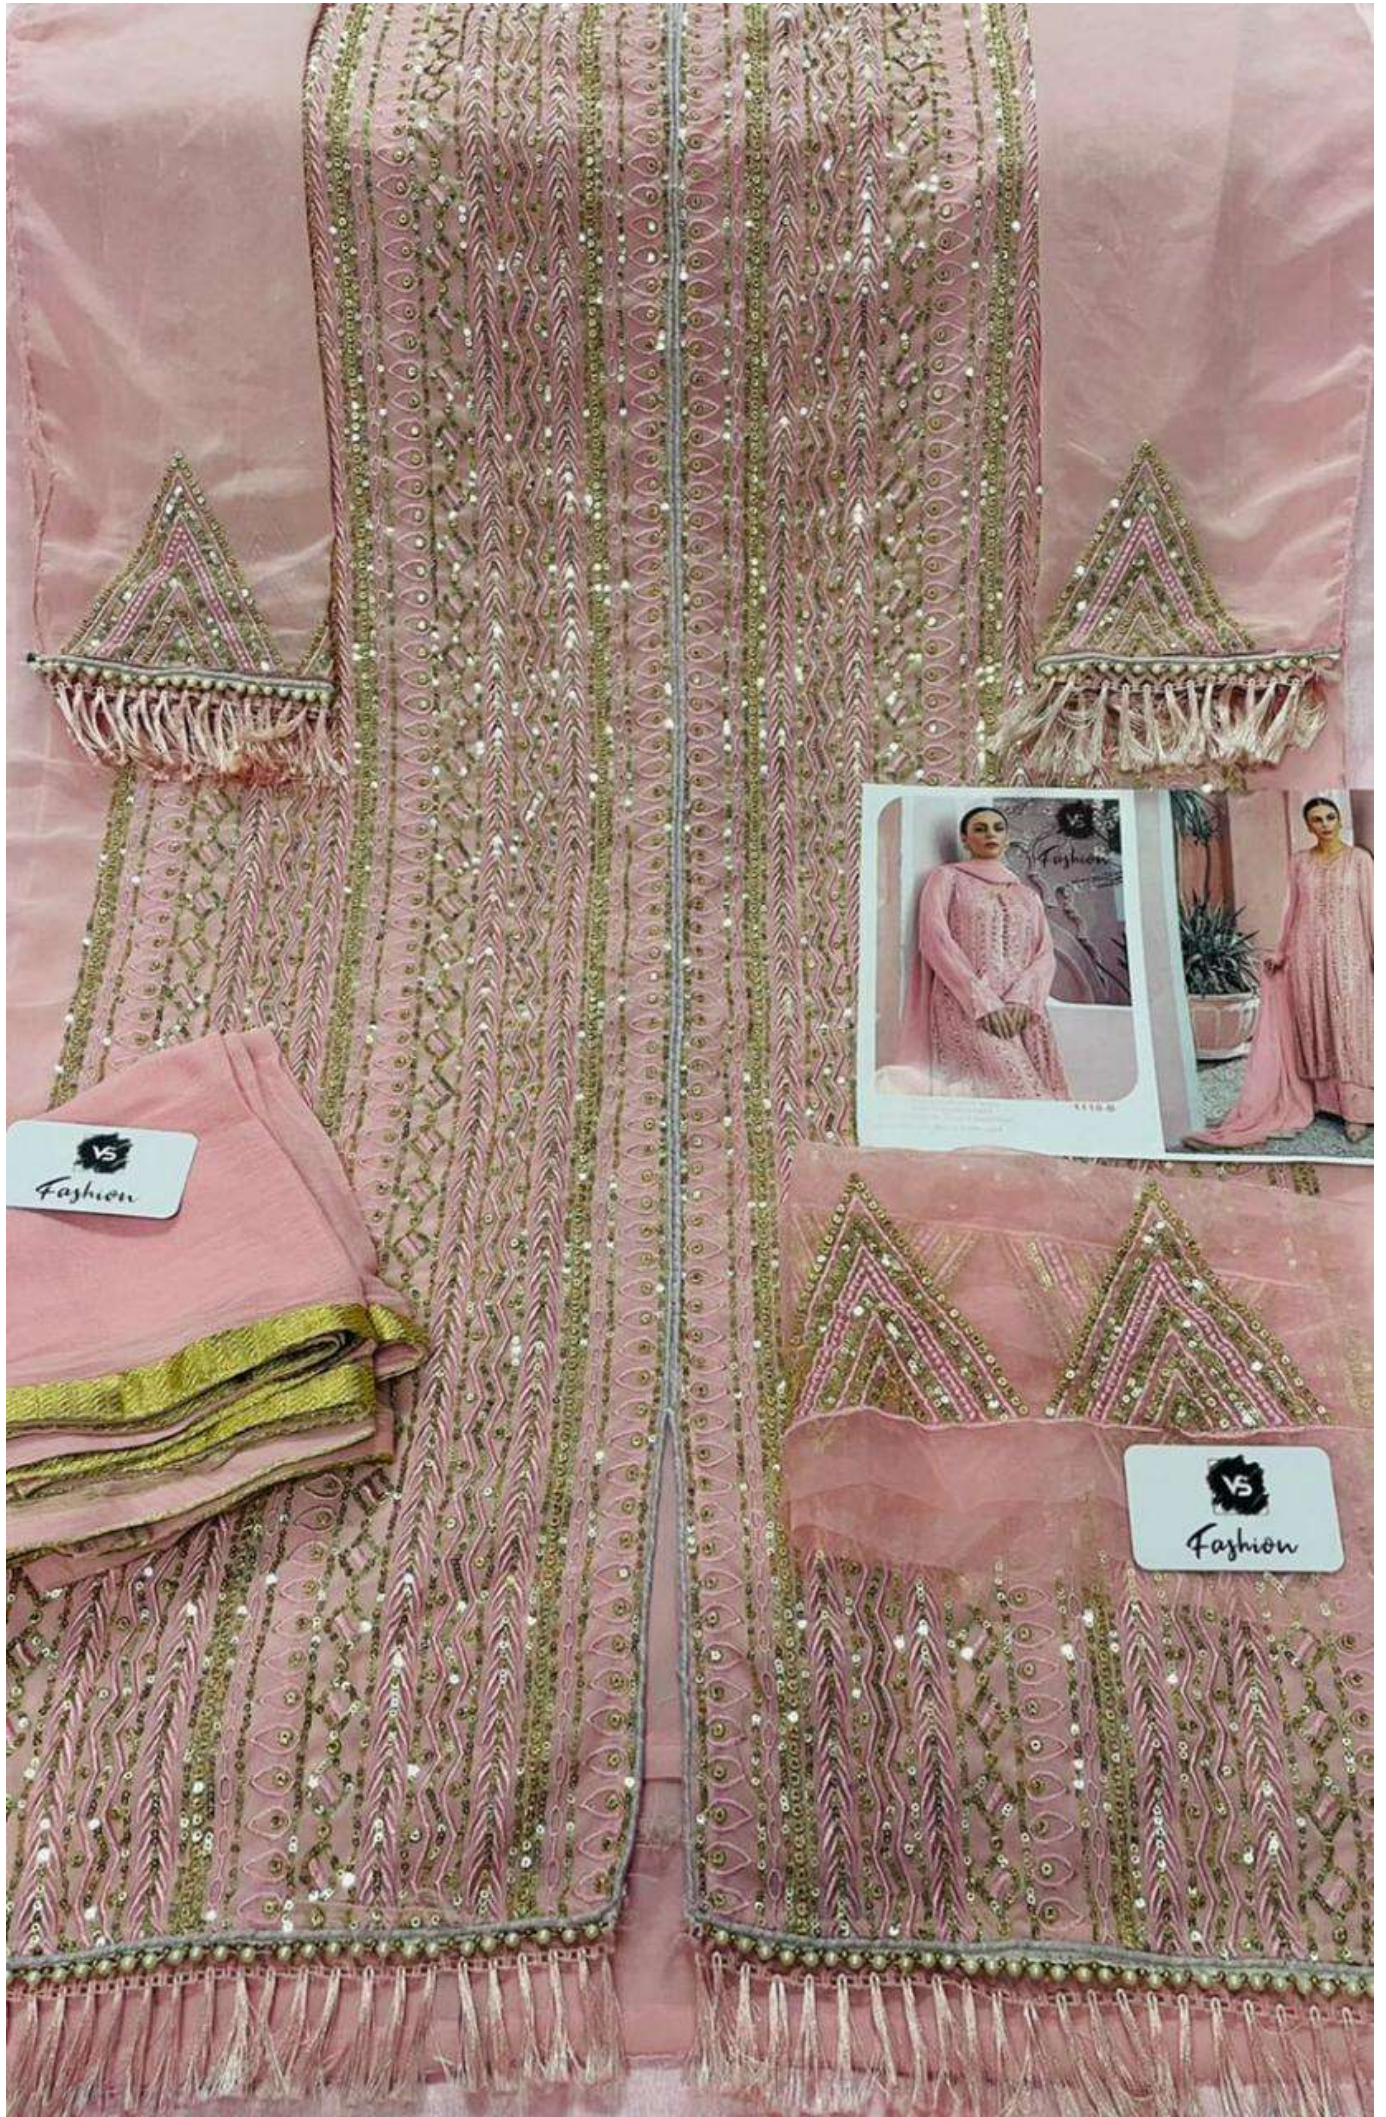

VS
Fashion

VS
Fashion