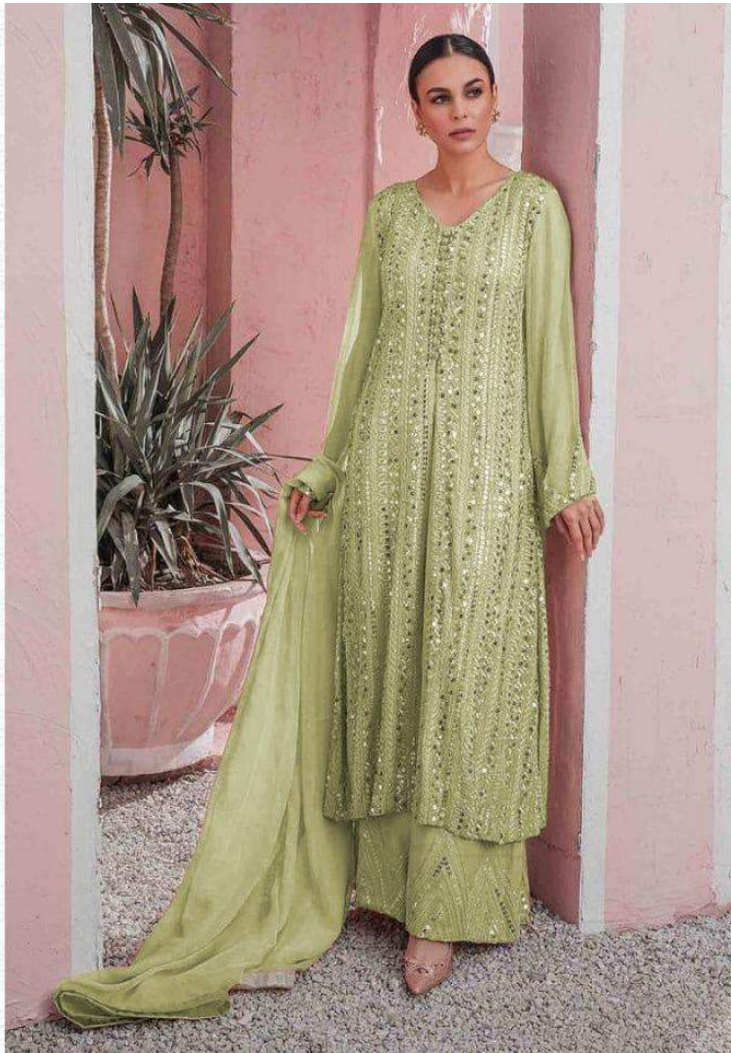

TOP :- FOX GEORGETTE WITH HEAVY EMBROIDERY  
BOTTOM/INNER- HEAVY SANTOON  
DUPTTA :- NAZMEEN WITH LACE

**1118-A**

TOP :- FOX GEORGETTE WITH  
HEAVY EMBROIDERY  
BOTTOM/INNER- HEAVY SANTOON  
DUPTTA :- NAZMEEN WITH LACE

1118

TOP :- FOX GEORGETTE WITH  
HEAVY EMBROIDERY  
BOTTOM/INNER:- HEAVY SANTOON  
DUPTTA :- NAZMEEN WITH LACE

**1118-C**

TOP :- FOX GEORGETTE WITH  
HEAVY EMBROIDERY  
BOTTOM/INNER:- HEAVY SANTOON  
DUPTTA :- NAZMEEN WITH LACE

**1118-F**

TOP :- FOX GEORGETTE WITH HEAVY EMBROIDERY  
BOTTOM/INNER:- HEAVY SANTOON  
DUPTTA :- NAZMEEN WITH LACE

**1118-G**

TOP :- FOX GEORGETTE WITH HEAVY EMBROIDERY  
BOTTOM/INNER:- HEAVY SANTOON  
DUPTTA :- NAZMEEN WITH LACE

**1118-H**

TOP :- FOX GEORGETTE WITH  
HEAVY EMBROIDERY  
BOTTOM/INNER:- HEAVY SANTOON  
DUPTTA :- NAZMEEN WITH LACE

**1118-D**

VS  
Fashion

VS  
Fashion

VS  
Fashion

VS  
Fashion

  
Fashion