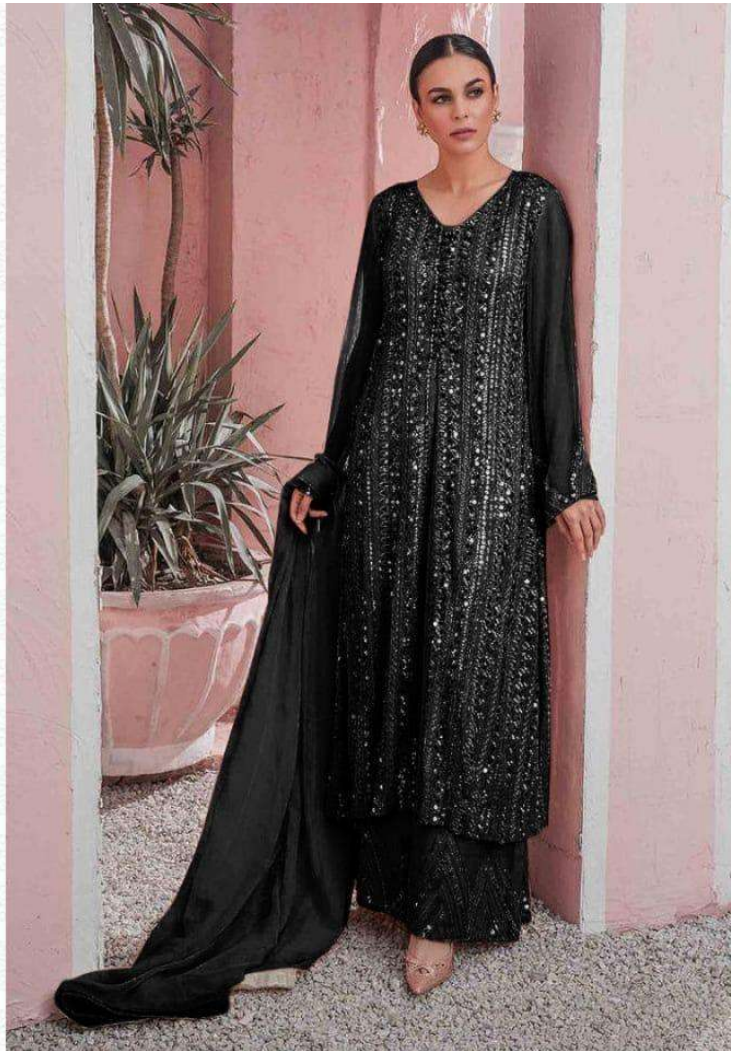

TOP :- FOX GEORGETTE WITH HEAVY EMBROIDERY  
BOTTOM/INNER- HEAVY SANTOON  
DUPTTA :- NAZMEEN WITH LACE

**1118-A**

TOP :- FOX GEORGETTE WITH  
HEAVY EMBROIDERY  
BOTTOM/INNER- HEAVY SANTOON  
DUPTTA :- NAZMEEN WITH LACE

1118

TOP :- FOX GEORGETTE WITH  
HEAVY EMBROIDERY  
BOTTOM/INNER:- HEAVY SANTOON  
DUPTTA :- NAZMEEN WITH LACE

**1118-C**

TOP :- FOX GEORGETTE WITH  
HEAVY EMBROIDERY  
BOTTOM/INNER:- HEAVY SANTOON  
DUPTTA :- NAZMEEN WITH LACE

**1118-F**

TOP :- FOX GEORGETTE WITH HEAVY EMBROIDERY  
BOTTOM/INNER:- HEAVY SANTOON  
DUPTTA :- NAZMEEN WITH LACE

**1118-G**

TOP :- FOX GEORGETTE WITH HEAVY EMBROIDERY  
BOTTOM/INNER:- HEAVY SANTOON  
DUPTTA :- NAZMEEN WITH LACE

**1118-H**

TOP :- FOX GEORGETTE WITH  
HEAVY EMBROIDERY  
BOTTOM/INNER:- HEAVY SANTOON  
DUPTTA :- NAZMEEN WITH LACE

**1118-D**

VS  
Fashion

VS  
Fashion

VS  
Fashion

VS  
Fashion

  
Fashion