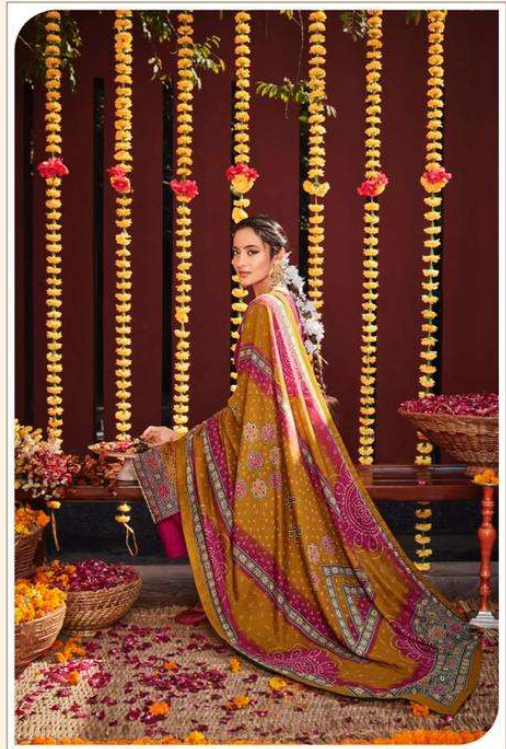

ممتاز آرٹس
MUMTAZ ARTS®
Purveyors of Elegance

Jashn-e-Bandhani