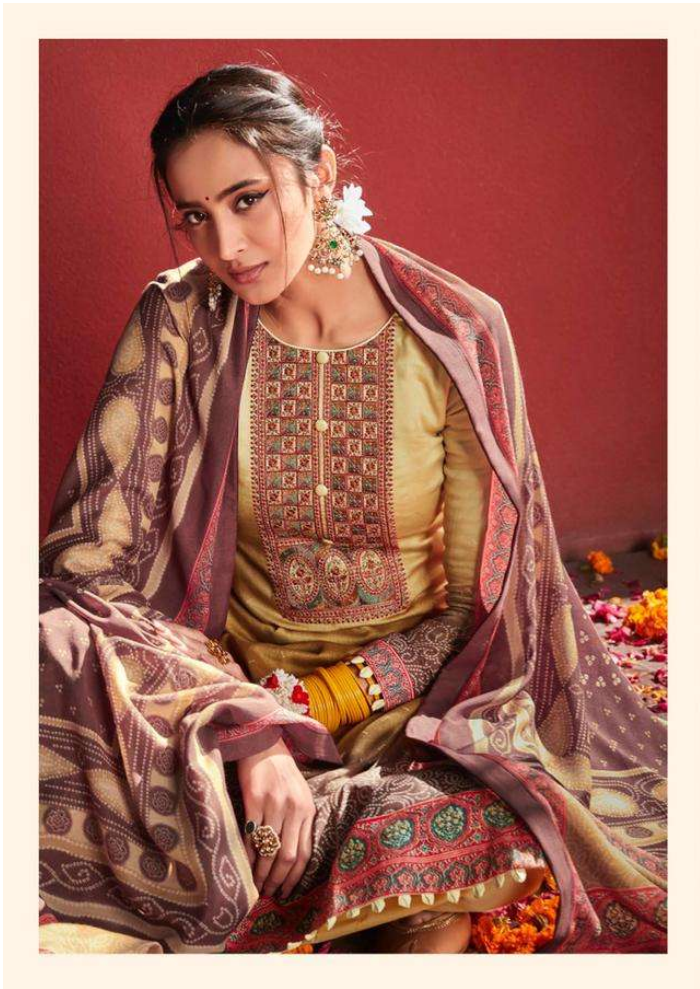

# Jashn-e-Bandhani Vol-02

PURE JAM SATIN DIGITAL PRINT WITH HEAVY EMBROIDERY WITH DIGITAL PRINT BOX PALLU  
BANDHANI DUPATTA

MUMTAZ ARTS®  
*Regina de Luxe*

Jashn-e-Bandhani

6008

ممتاز آرٹس  
MUMTAZ ARTS®  
Purveyors of Elegance