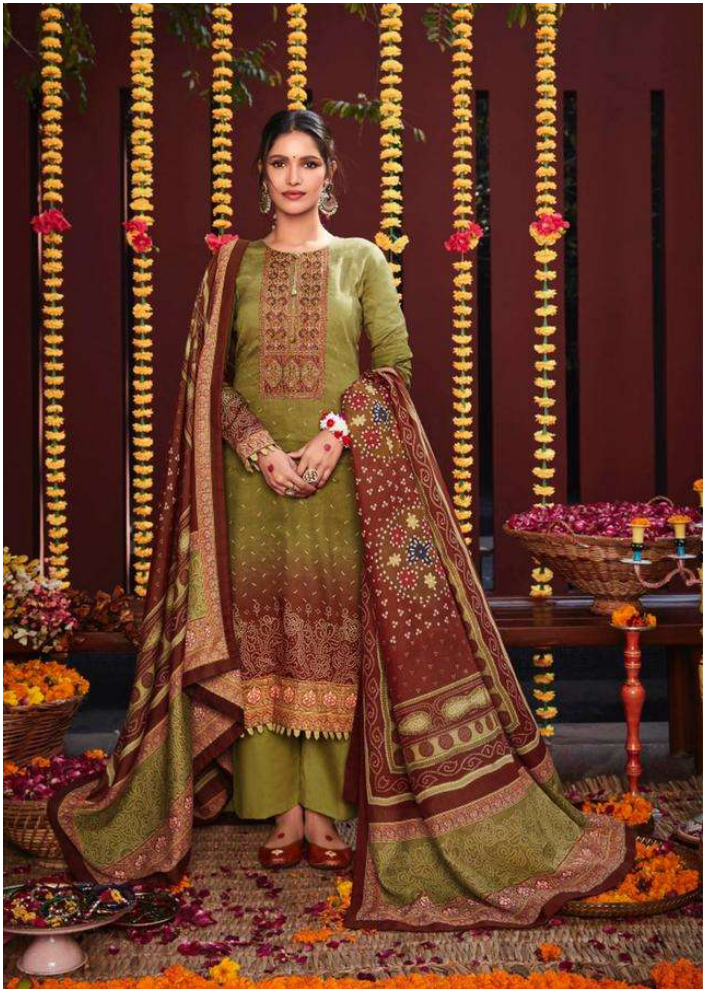

# Jashn-e-Bandhani Vol-02

PURE JAM SATIN DIGITAL PRINT WITH HEAVY EMBROIDERY WITH DIGITAL PRINT BOX PALLU  
BANDHANI DUPATTA

MUMTAZ ARTS®  
*Regina de Luxe*

Jashn-e-Bandhani

6008

ممتاز آرٹس  
MUMTAZ ARTS®  
Purveyors of Elegance