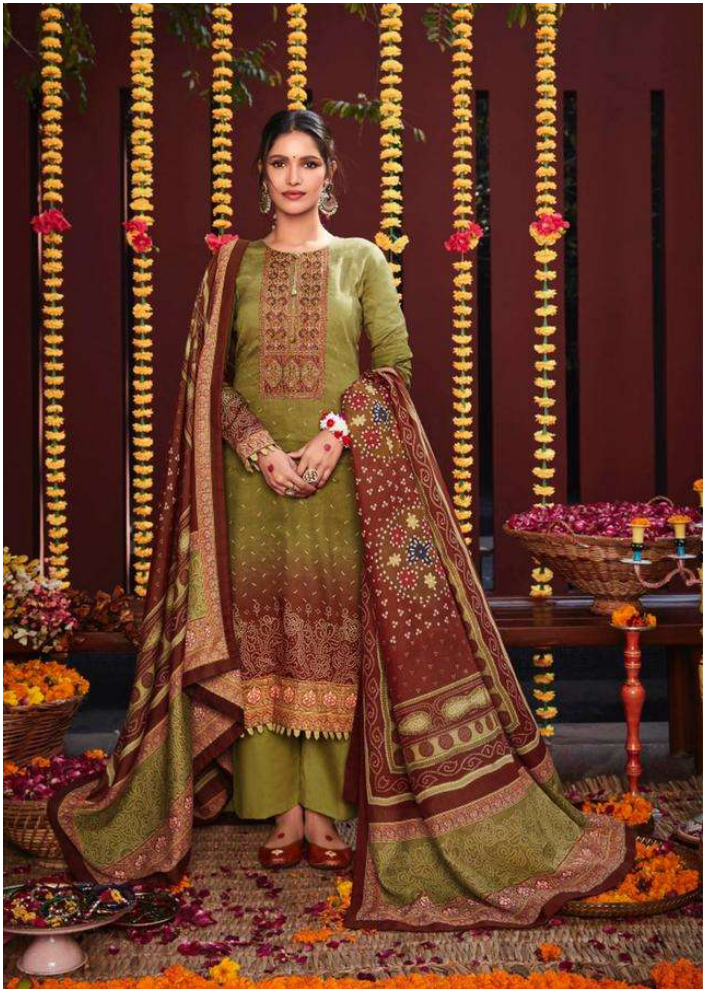

MUMTAZ ARTS
Purveyors of Elegance

6001