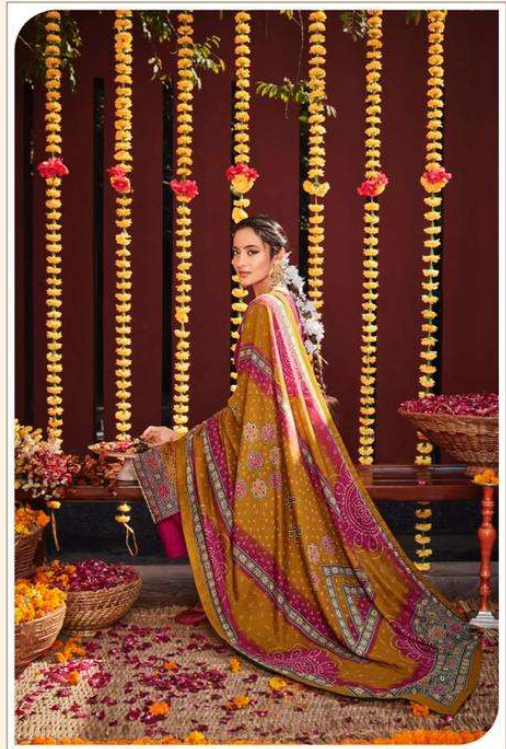

# Jashn-e-Bandhani Vol-02

PURE JAM SATIN DIGITAL PRINT WITH HEAVY EMBROIDERY WITH DIGITAL PRINT BOX PALLU  
BANDHANI DUPATTA

MUMTAZ ARTS®  
*Regina de Luxe*

Jashn-e-Bandhani

6008

ممتاز آرٹس  
MUMTAZ ARTS®  
Purveyors of Elegance