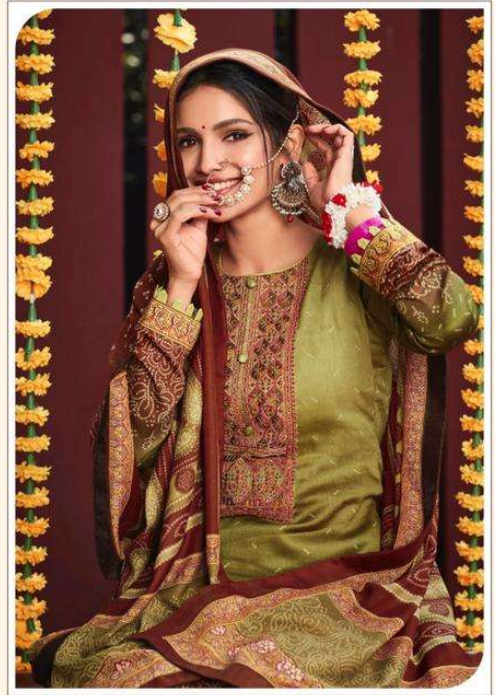

MUMTAZ ARTS
Purveyors of Elegance

Jashn-e-Bandhani