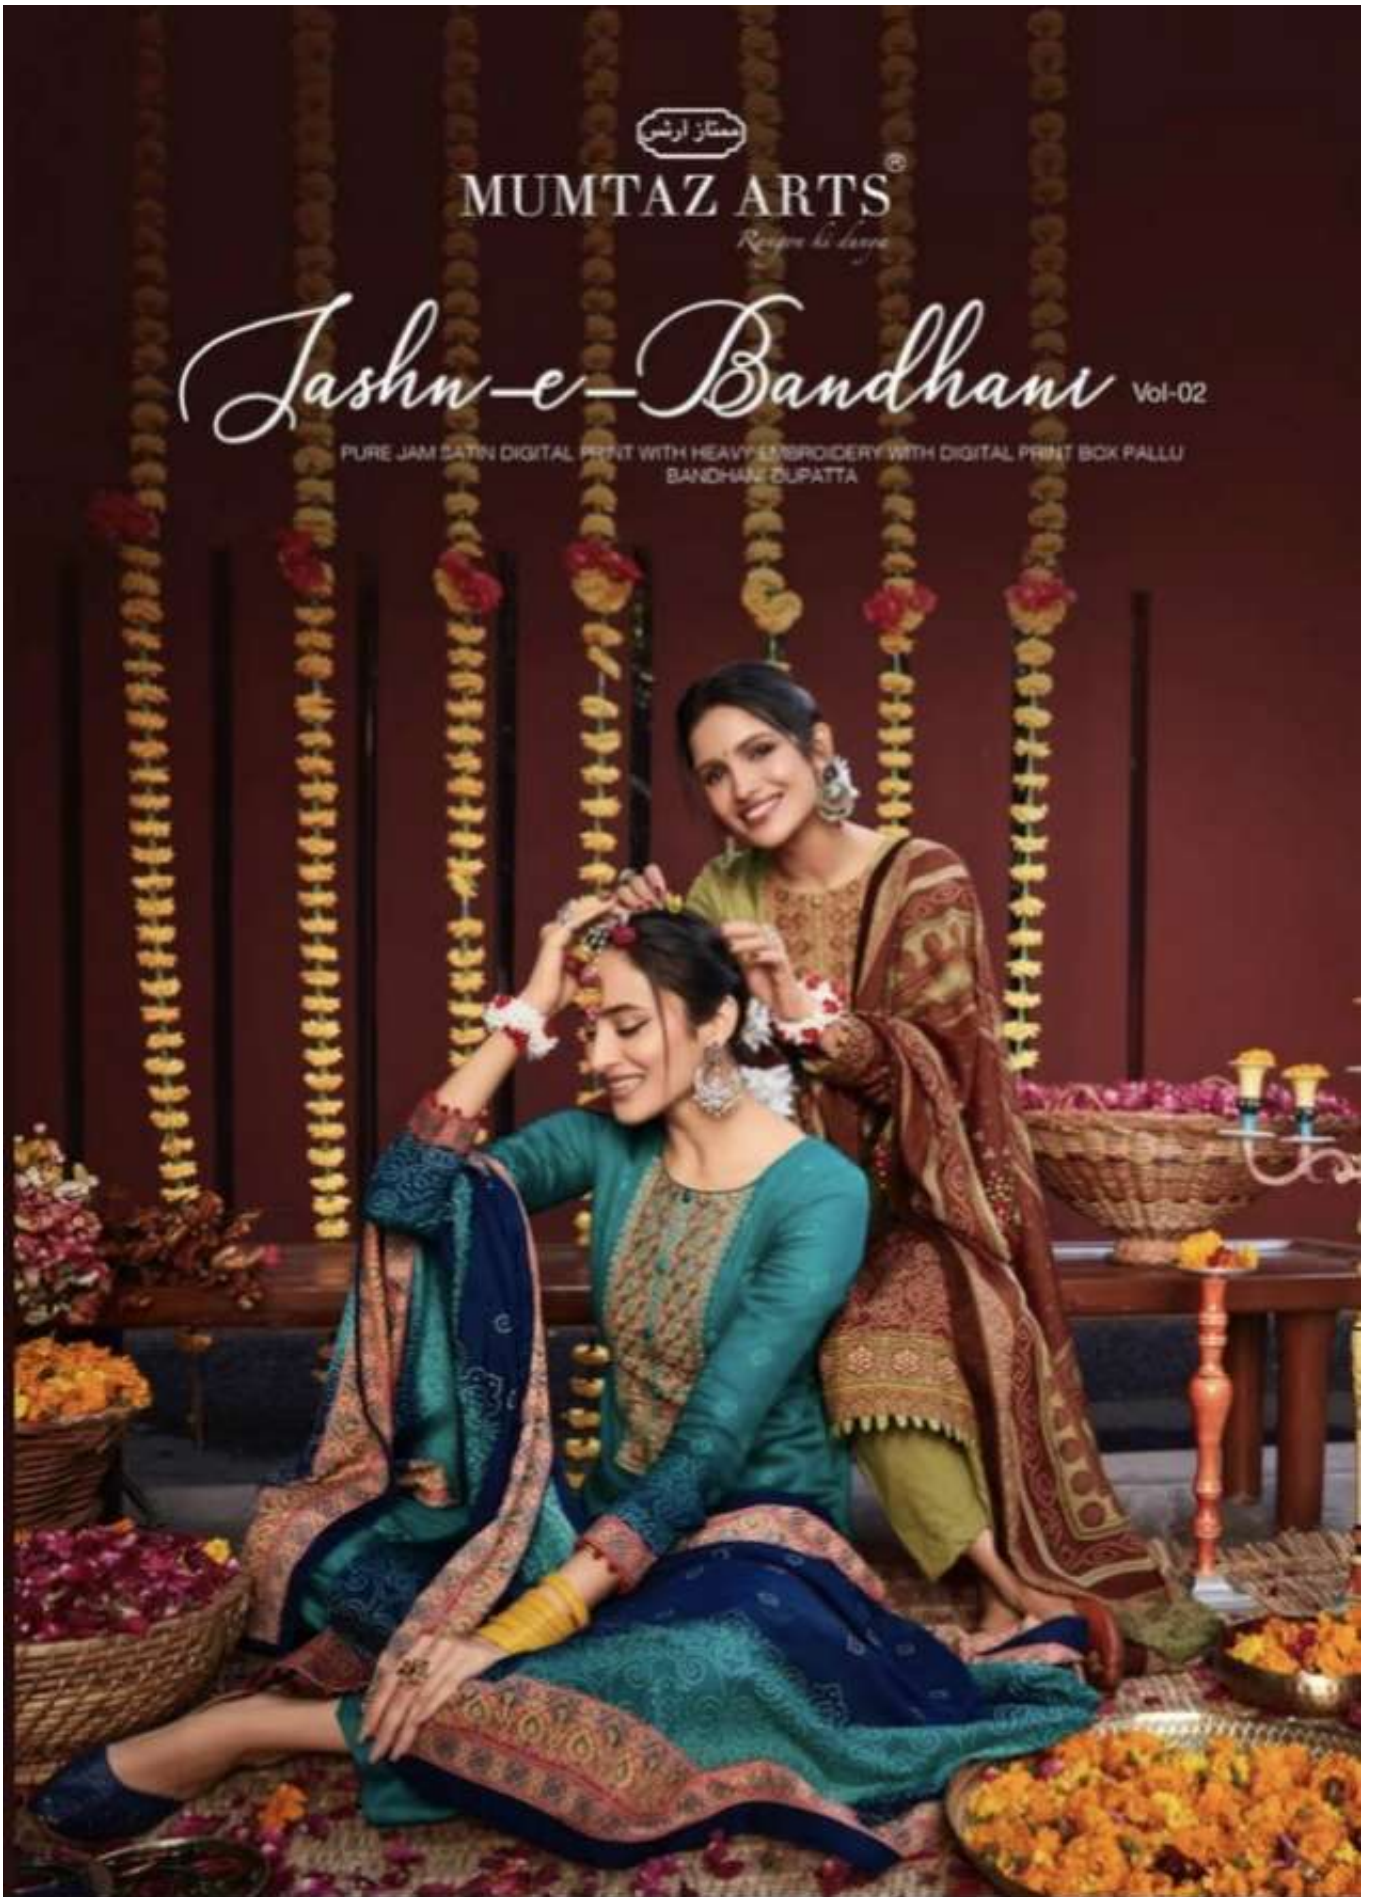

ممتاز آرٹس

MUMTAZ ARTS®

Rang-e-ki-Darya

Jashn-e-Bandhani Vol-02

PURE JAM SATIN DIGITAL PRINT WITH HEAVY EMBROIDERY WITH DIGITAL PRINT BOX PALLU
BANDHANI DUPATTA