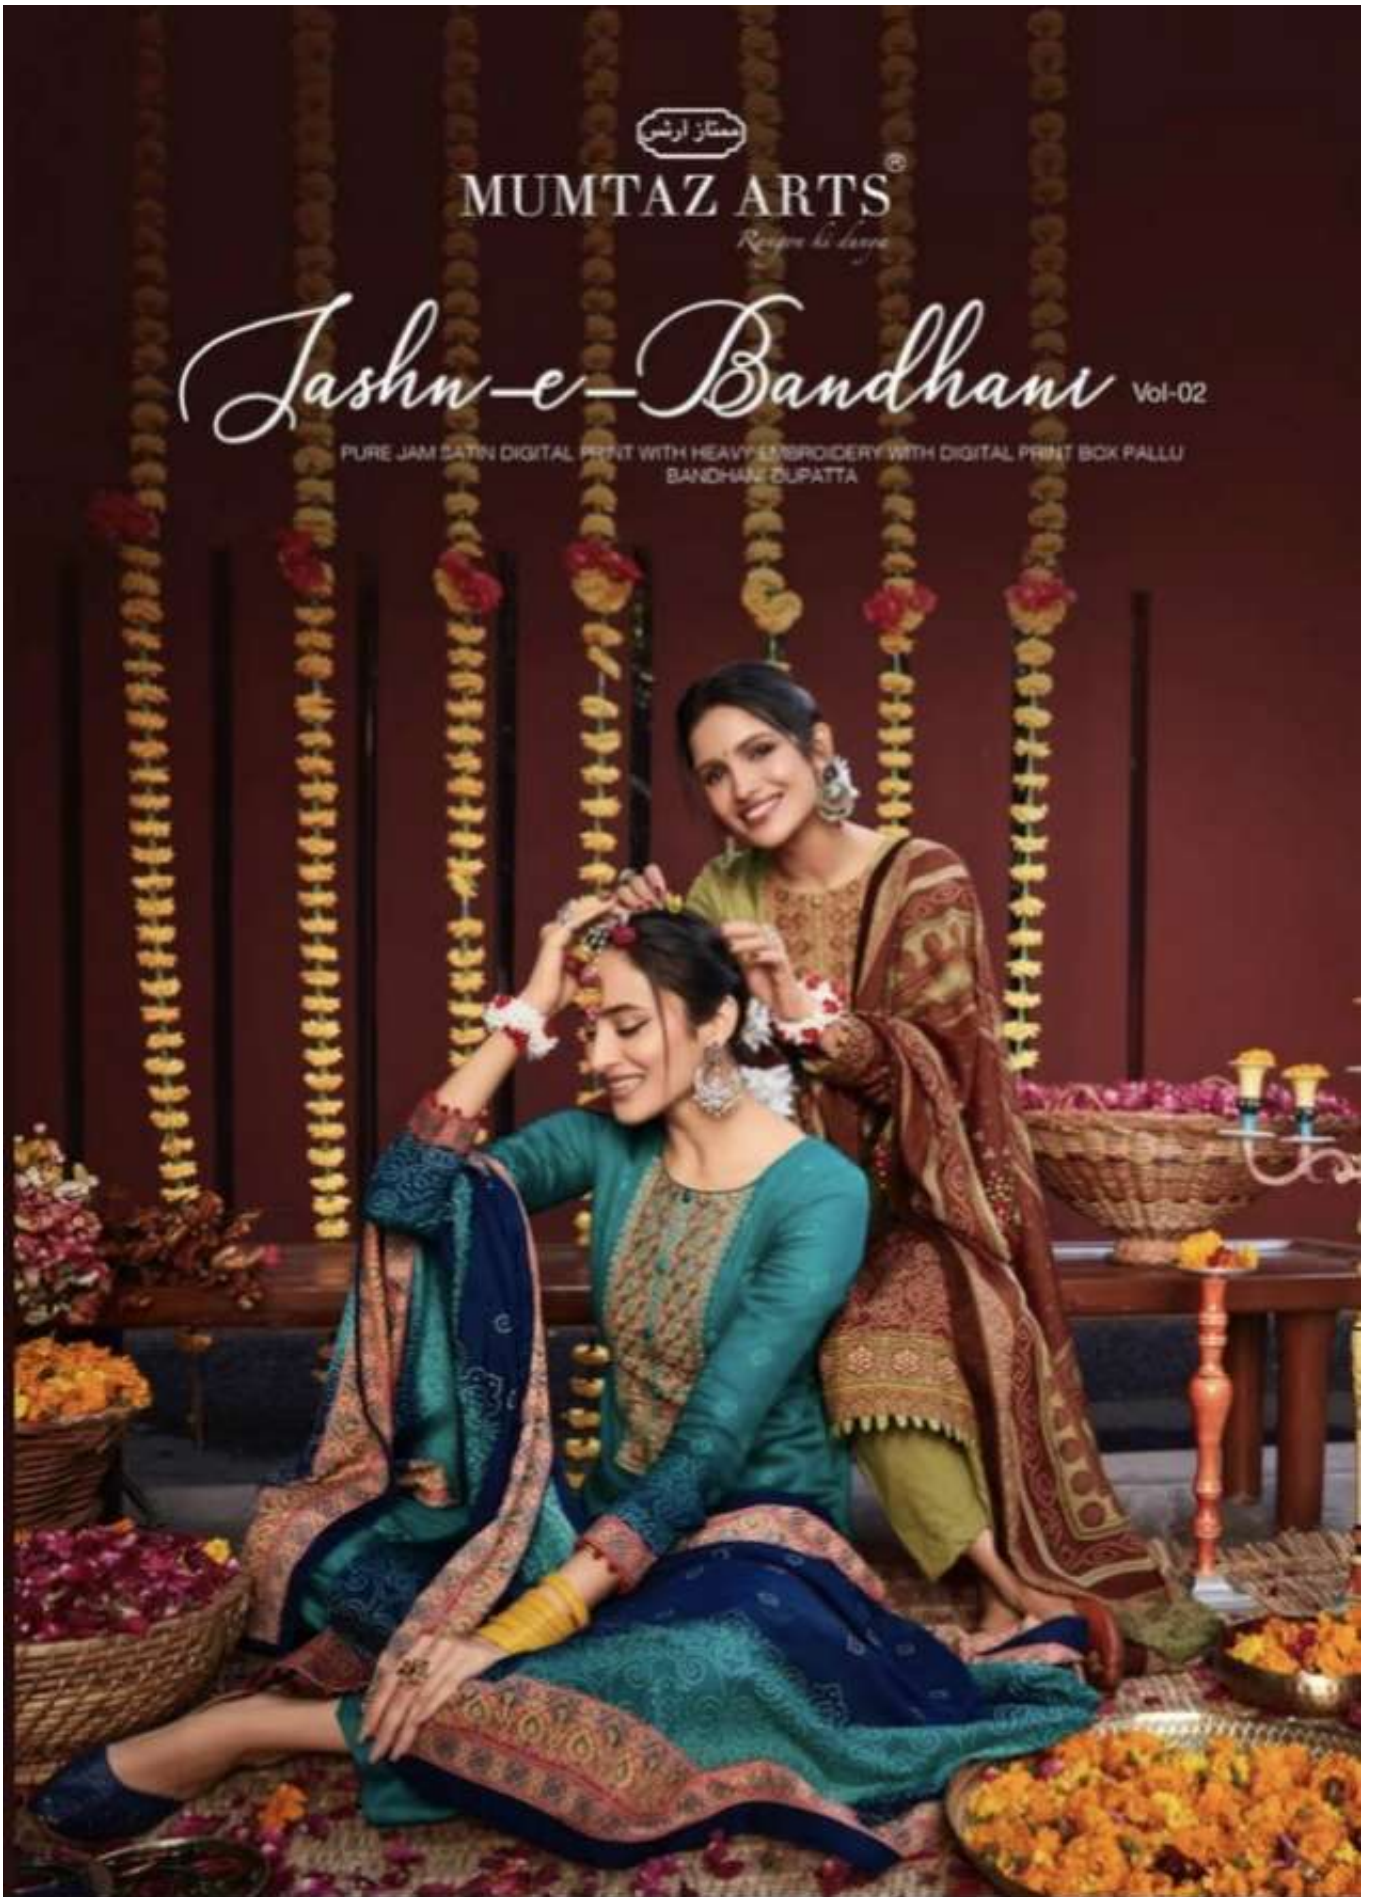

ممتاز آرٹس

MUMTAZ ARTS®

Rang-e-ki-Darya

Jashn-e-Bandhani Vol-02

PURE JAM SATIN DIGITAL PRINT WITH HEAVY EMBROIDERY WITH DIGITAL PRINT BOX PALLU
BANDHANI DUPATTA

MUMTAZ ARTS®
Regina de Luxe

Jashn-e-Bandhani

6008