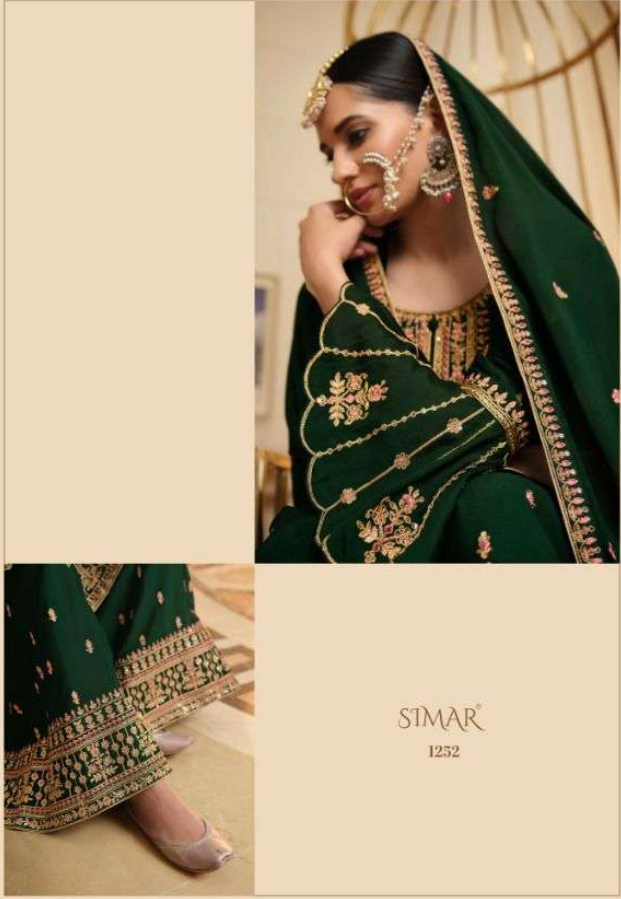

STMAR®
1252