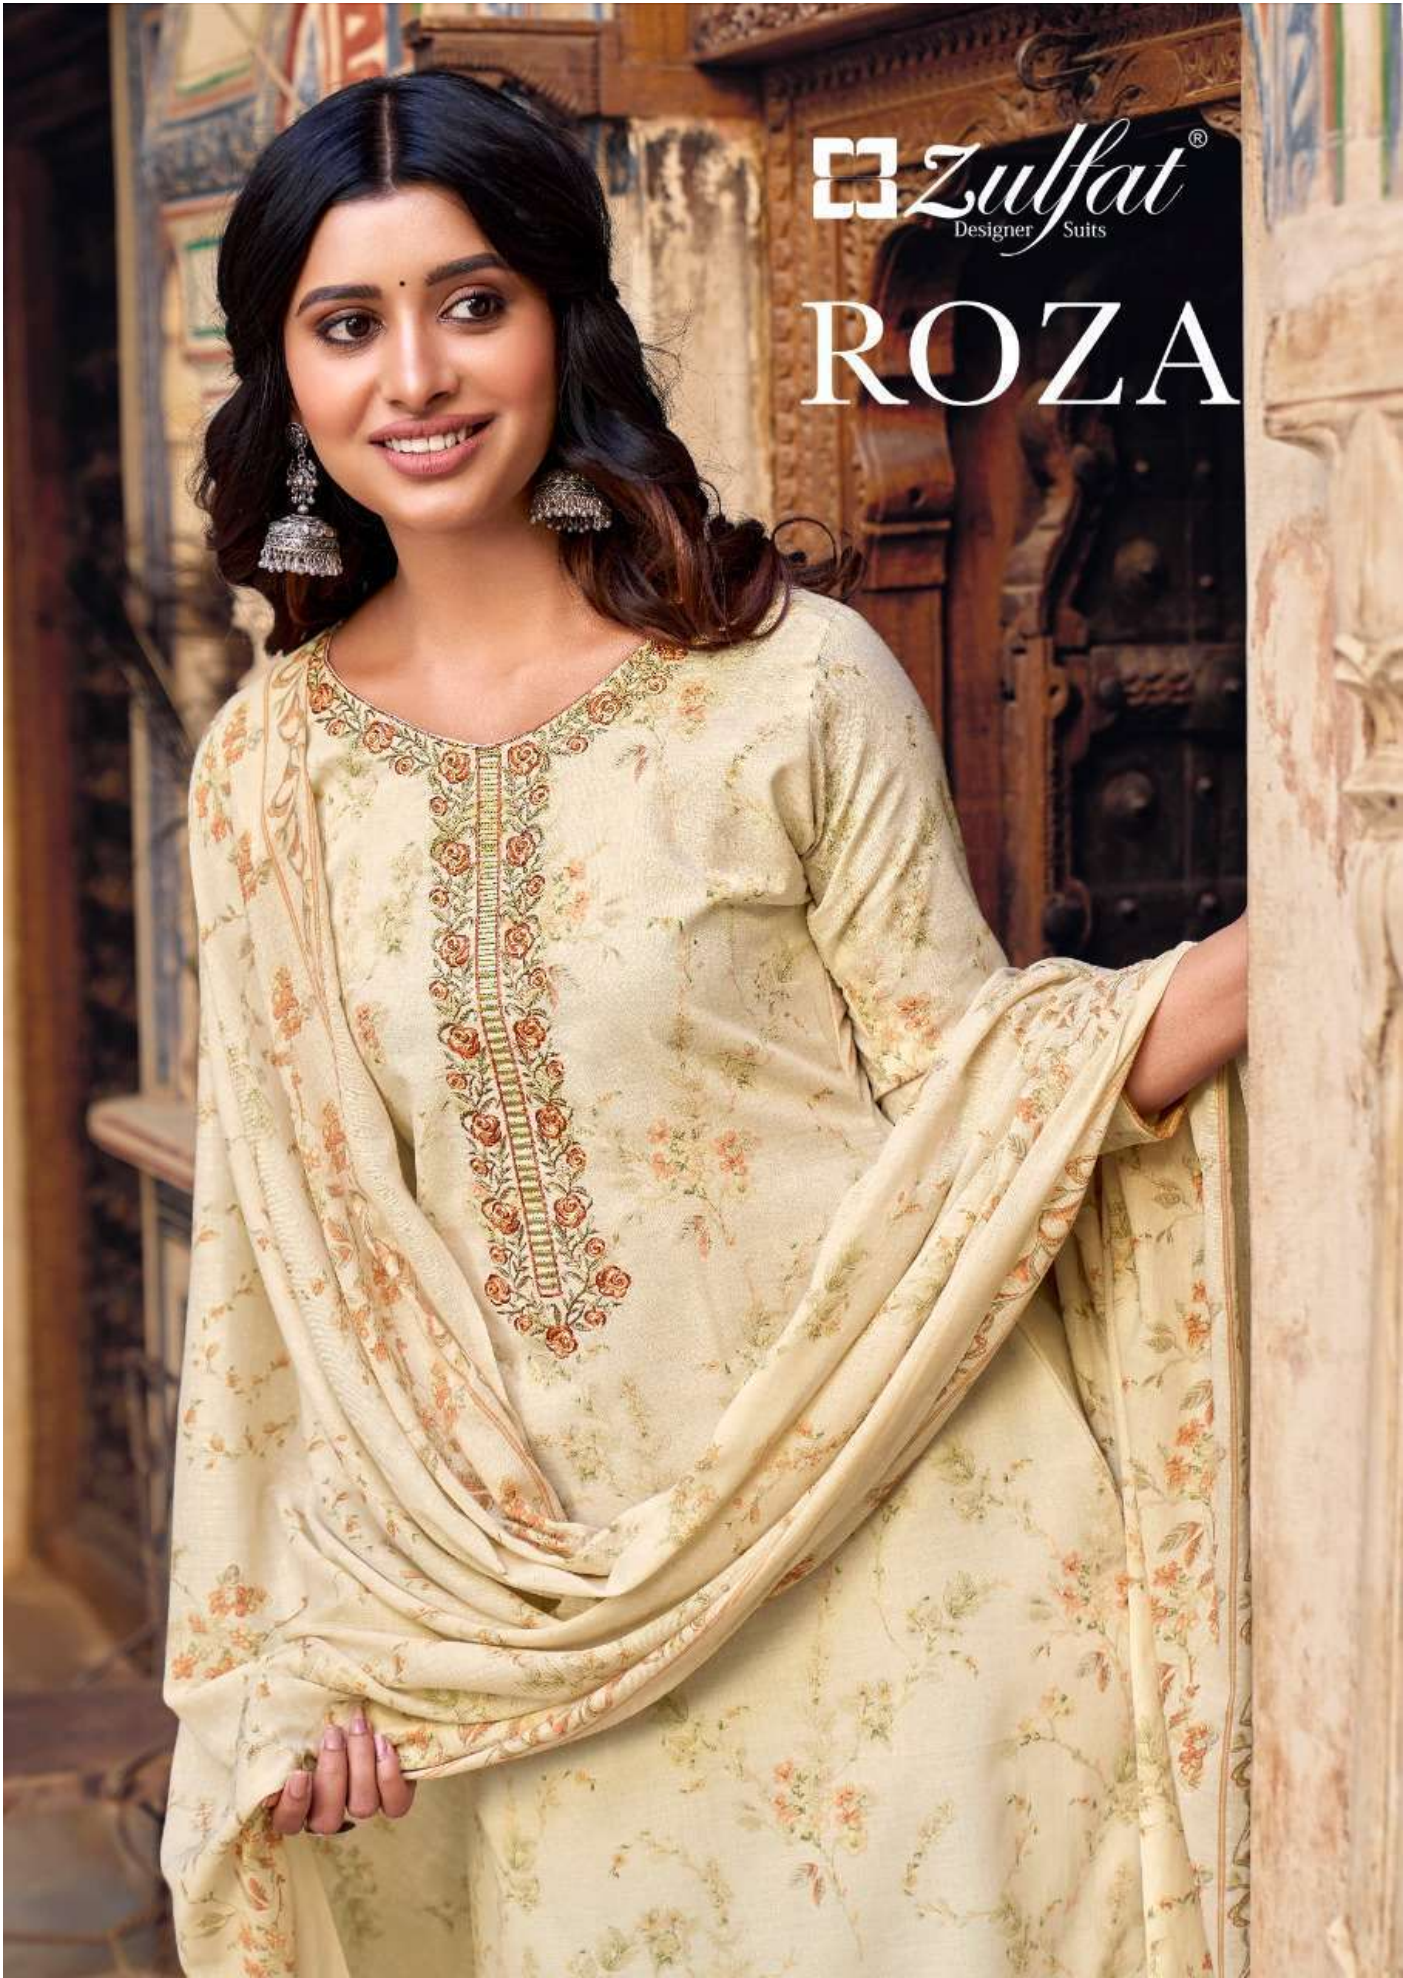

 *Zulfat*<sup>®</sup>  
Designer Suits

ROZA

 *Zulfat*<sup>®</sup>  
Designer Suits

ROZA

 **Zulfat**  
Designed with love

408-007

408-006

Zulfai

408-002

 **Zulfat**  
Lifestyle

Enrich your wardrobe. A gorgeous dress with contemporary design would add freshness and stunning glamour to the look.

+

**Zulfat**  
Lifestyle

Walk this way For a decades style on the runway followed a predictable format but now it's unpredictable.

Zulfat  
DESIGNER SAREE

408-001

Zulfat

408-003

408-001

408-002

408-003

408-004