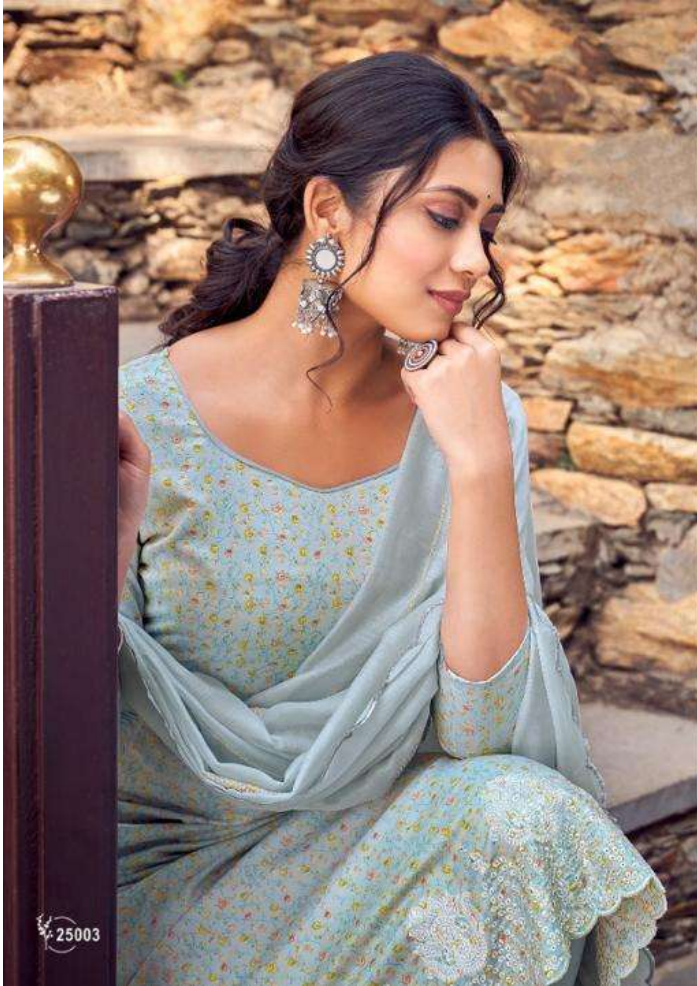

25007

25008

SIMAR

WE ALWAYS BELIEVE IN QUALITY

DESIGN.NO	DESCRIPTION
25001	<p>TOP</p> <p>PURE ERIC COTON WITH SCALPING WORK</p> <p>BOTTOM</p> <p>PURE COTTON SOLID DAYED</p> <p>DUPATTA</p> <p>PURE SILK WITH WORK</p>
25002	
25003	
25004	
25005	
25006	