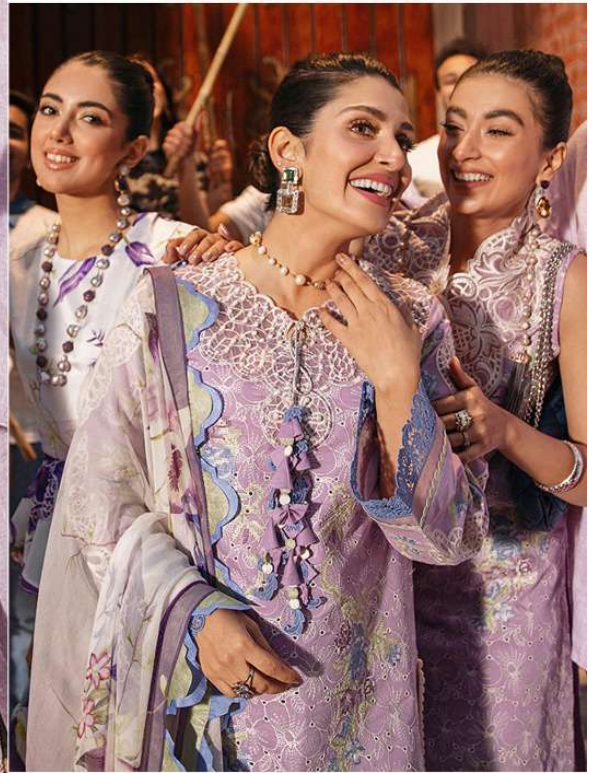

TOP - LAWN COTTON HEAVY EMBROIDRED
BOTTOM - SEMI LAWN WITH BOTTOM PATCH
DUPATTA - HEAVY CHIFFON DIGITAL PRINTED