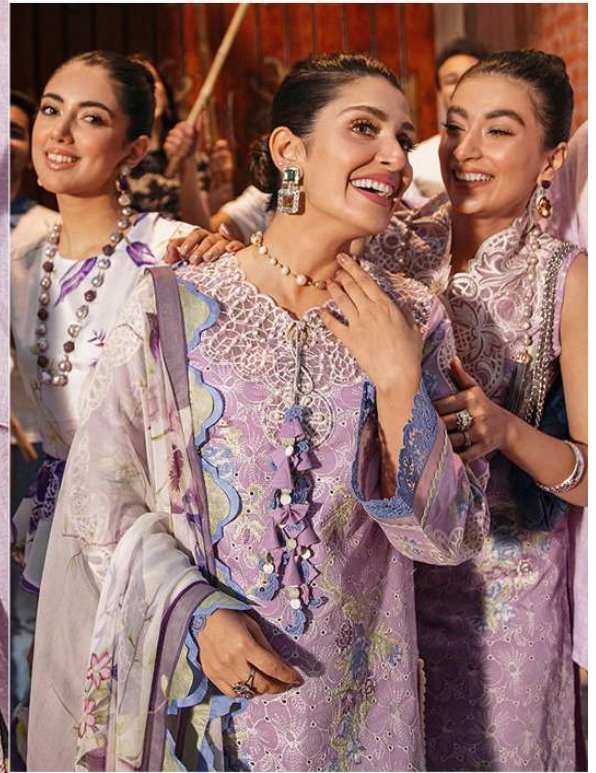

Serene
Pakistani Suit

D.NO.40002

A BRAND BY **ME** MEGHA EXPORT

TOP - LAWN COTTON HEAVY EMBROIDRED

BOTTOM - SEMI LAWN

DUPATTA - HEAVY CHIFFON DIGITAL PRINTED

Serene
Pakistani Suit

D.NO.40005

BOTTOM - SEMI LAWN

DUPATTA - HEAVY CHIFFON DIGITAL PRINTED

Serene
Pakistani Suit

D.NO.40004

A BRAND BY **ME** MEGHA EXPORT

TOP - LAWN COTTON HEAVY EMBROIDRED

BOTTOM - SEMI LAWN

DUPATTA - HEAVY CHIFFON DIGITAL PRINTED

Serene
Pakistani Suit

A BRAND BY  MEGHA EXPORT

Serene
Pakistani Suit

D.NO.40003

A BRAND BY **ME** MEGHA EXPORT

TOP - LAWN COTTON HEAVY EMBROIDRED
BOTTOM - SEMI LAWN WITH BOTTOM PATCH
DUPATTA - HEAVY CHIFFON DIGITAL PRINTED