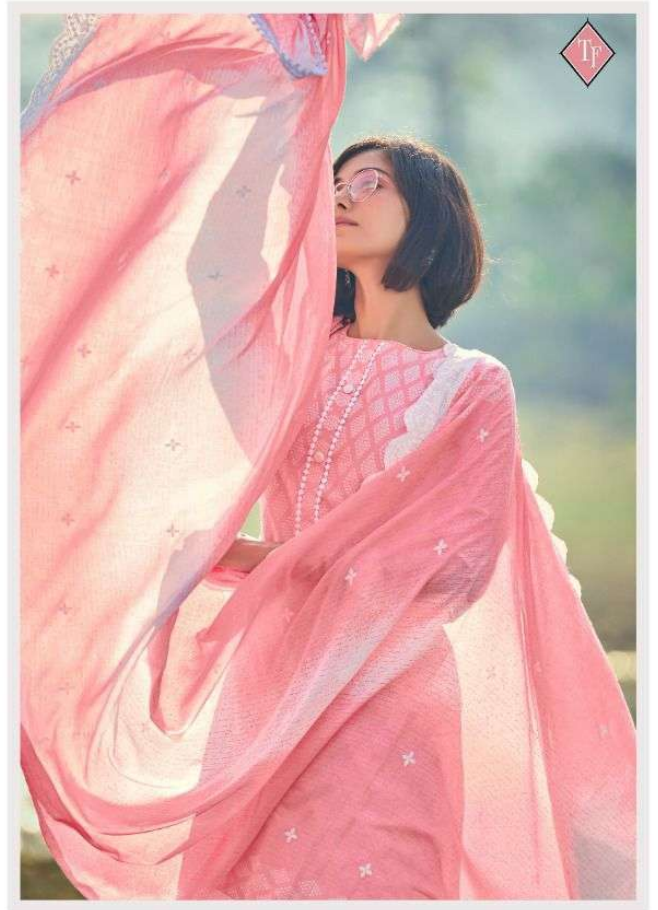

ELEGANCE OF SHADES

21006

PRESENTING TO YOU OUR NEW CATALOGUE

Falak

FROM TANISHK FASHIONS,

TOP

PURE SEMI LOWN PRINT

BOTTOM