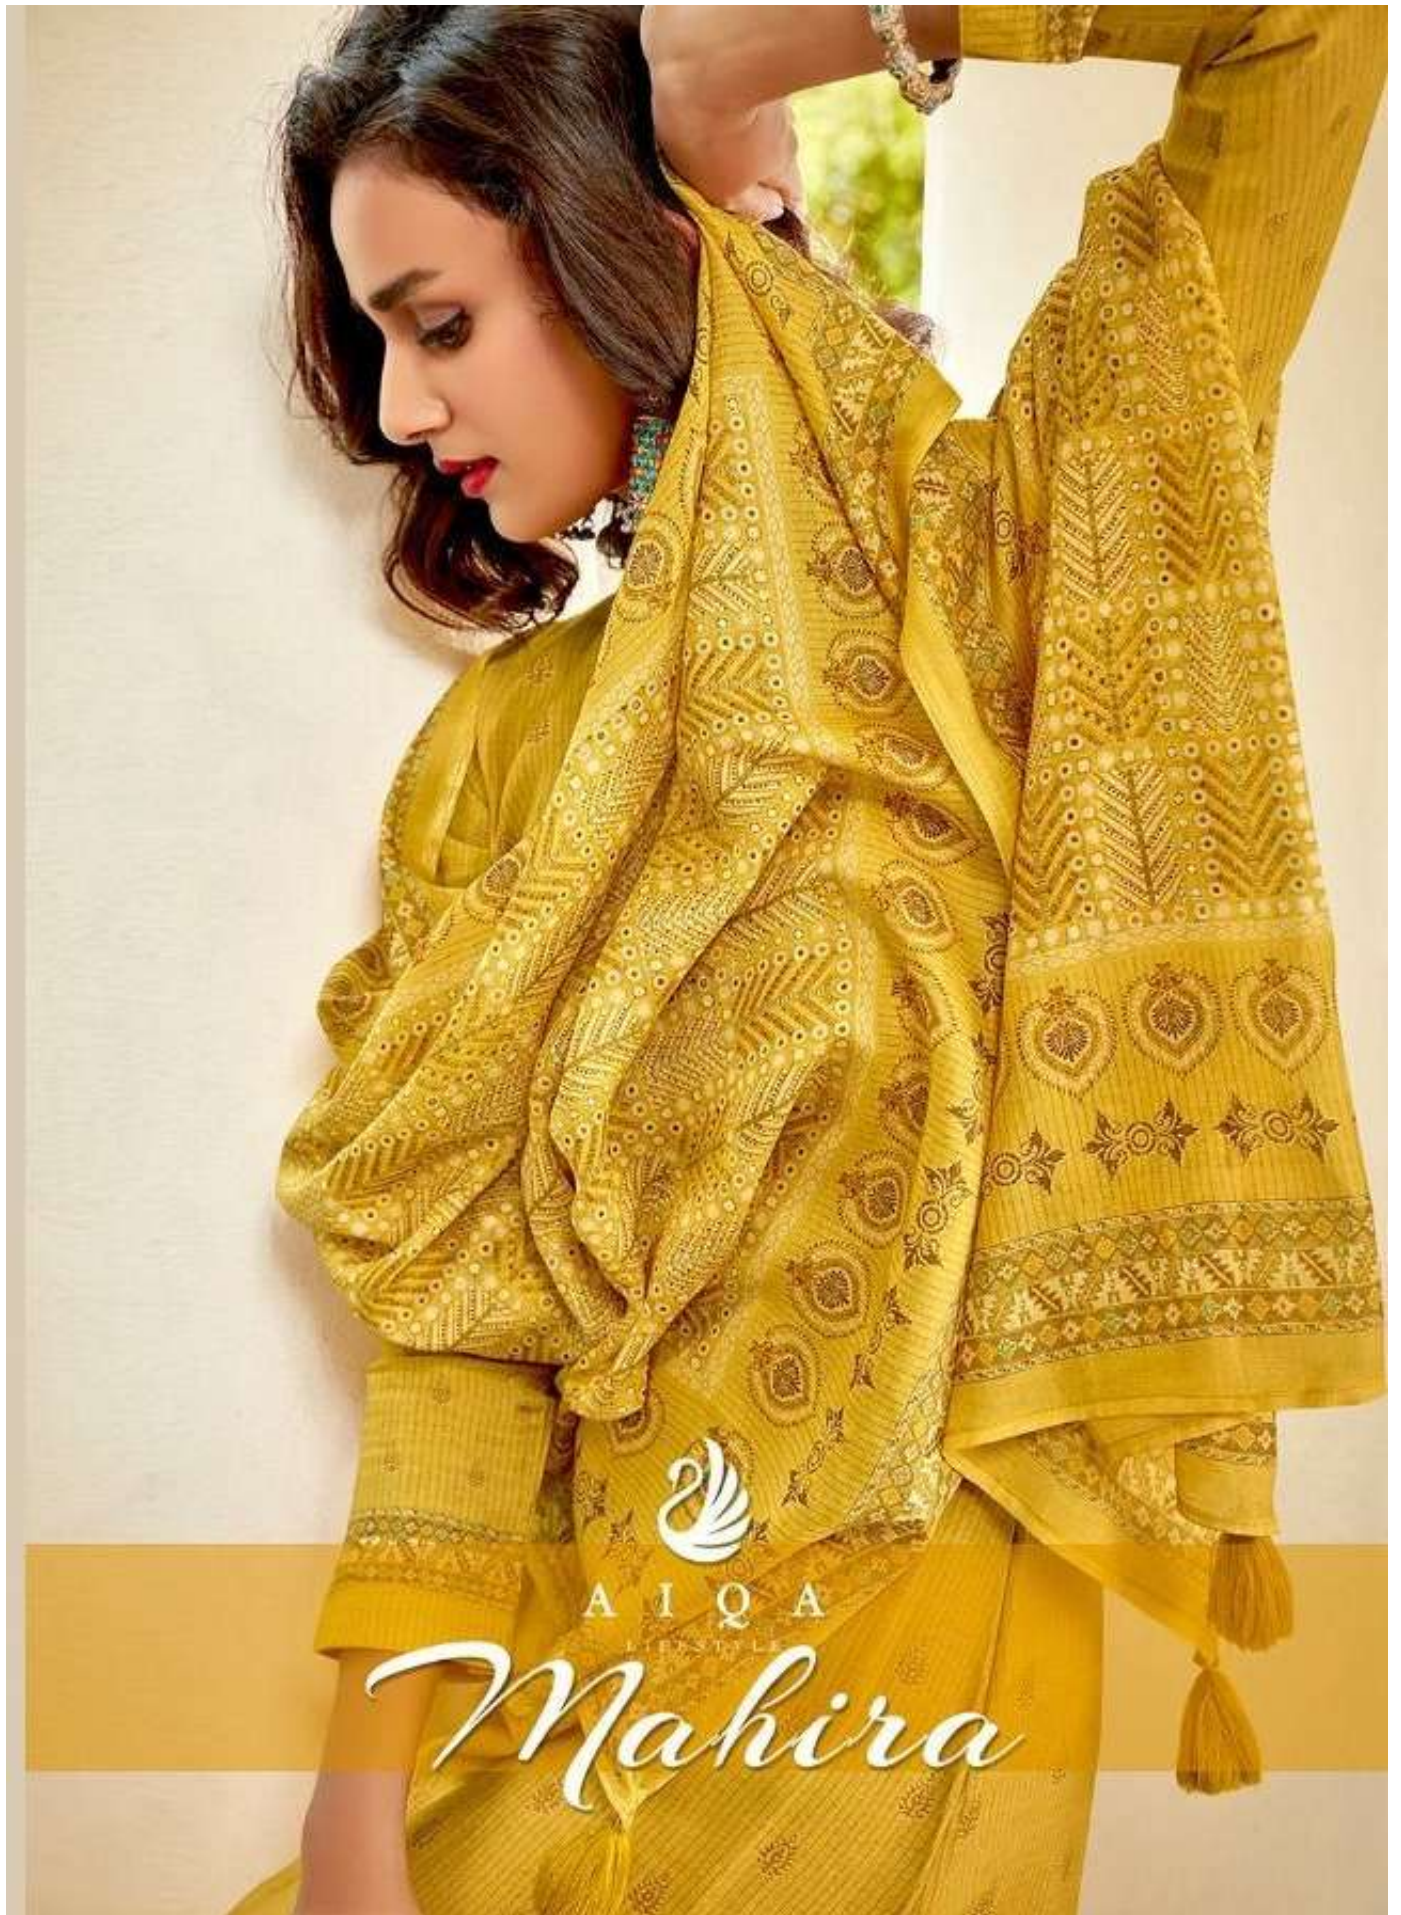

1112

1115

AIQA
LIFESTYLE

A I Q A
L I F E S T Y L E

Mahira

DESIGN NO.	CATALOGUE NAME	DESCRIPTION
1109	MAHIRA	:TOP: PURE MULBERRY MUSLINE SILK WITH DIGITAL WITH FENCY EMBROIDERY WORK
1110	MAHIRA	
1111	MAHIRA	:BOTTOM: SILK SATIN SOLID
1112	MAHIRA	
1113	MAHIRA	:DUPATTA: ERIK SILK WITH DIGITAL PRINT
1114	MAHIRA	