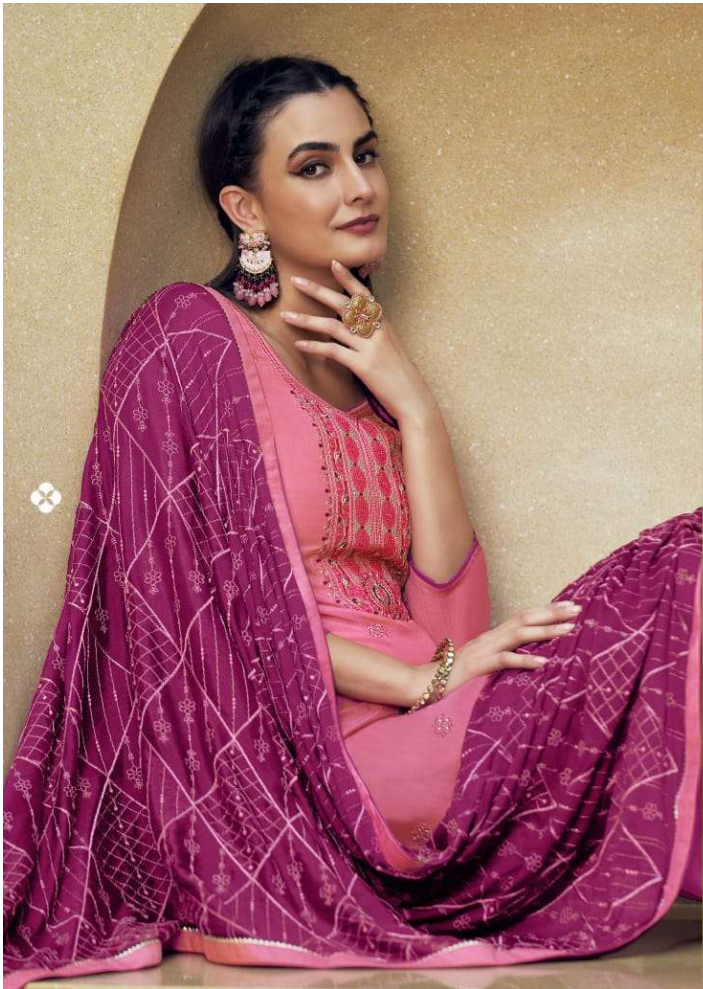

SHUBHKALA

Rangoon

Royal elegance

Fashion identity

❖ 3301 ❖

❖ 3302 ❖

❖ 3303 ❖

❖ 3304 ❖

SHUBHKALA

SHUBHKALA

Rangoon

Royal elegance

Fashion identity

Immerse yourself in unexpected, bright colors & Textures

❖ 3301 ❖

An elegant look

Timeless trends

❖ 3302 ❖

Traditional
Glamour

Immerse yourself in unexpected, bright colors & Textures

❖ 3304 ❖

3303

Updates your look with bright colors.

SHUBHKALA

The shape of things to come

Rangoon

Has Launched New Catalogue

SHUBHKALA

BOOK NOW

TOP :- HEAVY MUSLIN WITH FANCEY 3MM SEQUENCE WORK

Bottom:- HEAVY MUSLIN PANT

Dupatta:- CHINON WITH HEAVY DUPATTA WORK AND FOUR SIDE BORDER