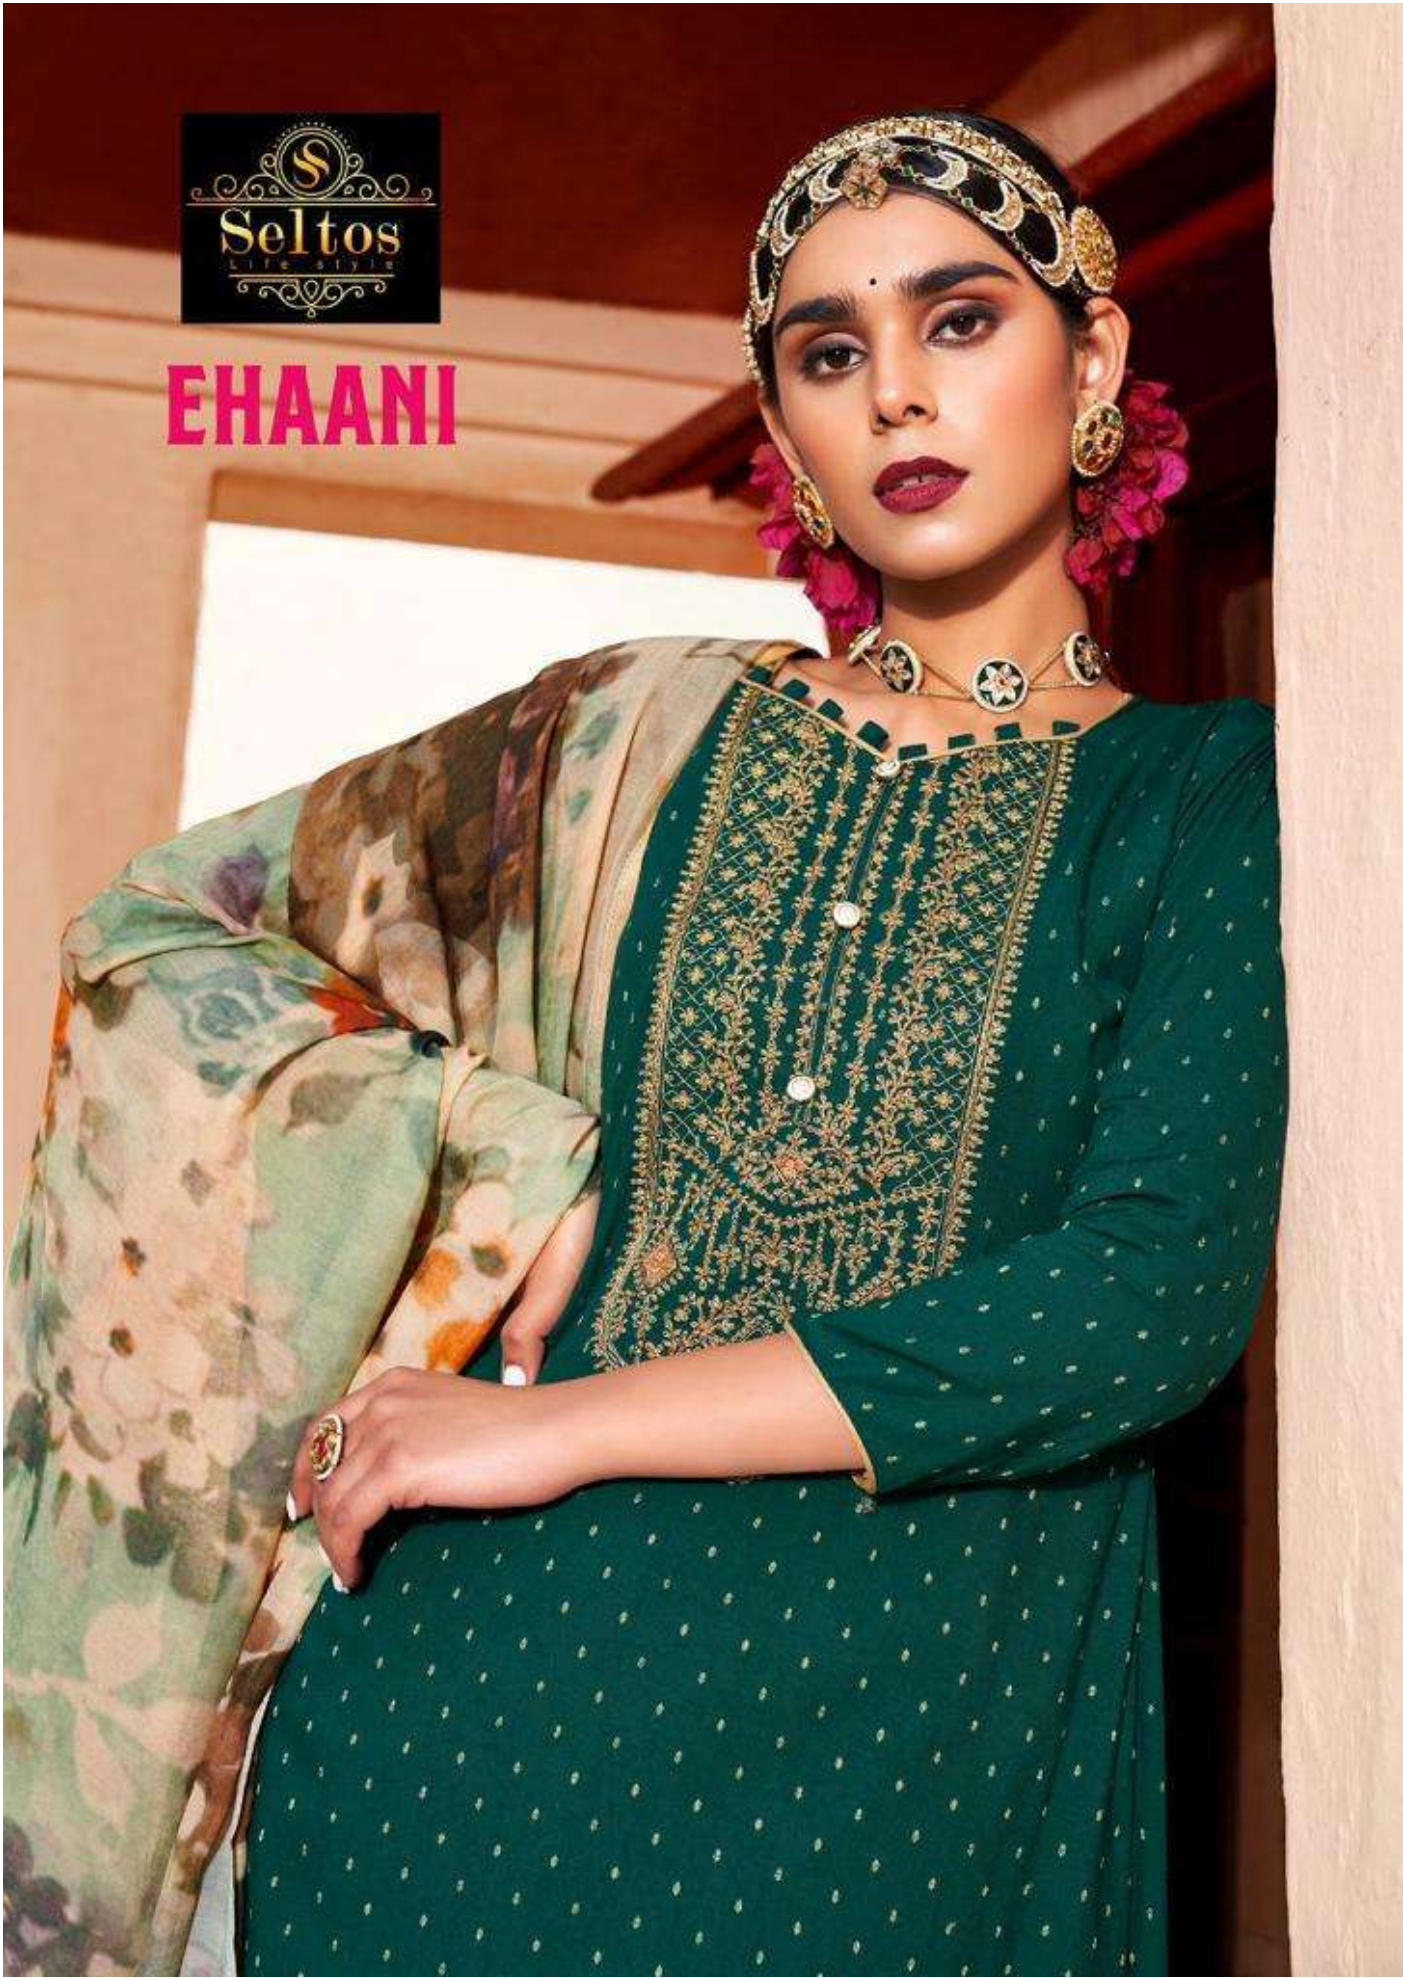

EHAANI

o get softest touch o

be fitted with your choice - 34001

34003 *looking gorgeous*

EHAANI

34004 *Let your light shine*

touching moments

34001

34002

34003

34004

34005

34006

EHAANI

WE ALWAYS BELIEVE IN QUALITY

DESIGN.NO	DESCRIPTION
34001	<p>TOP PURE REYON VISCOSE BUTI WITH FANCY WORK</p> <p>BOTTOM PURE COTTON SOLID DAYED</p> <p>DUPATTA PURE MASLIN DIGITAL PRINT</p>
34002	
34003	
34004	
34005	
34006	