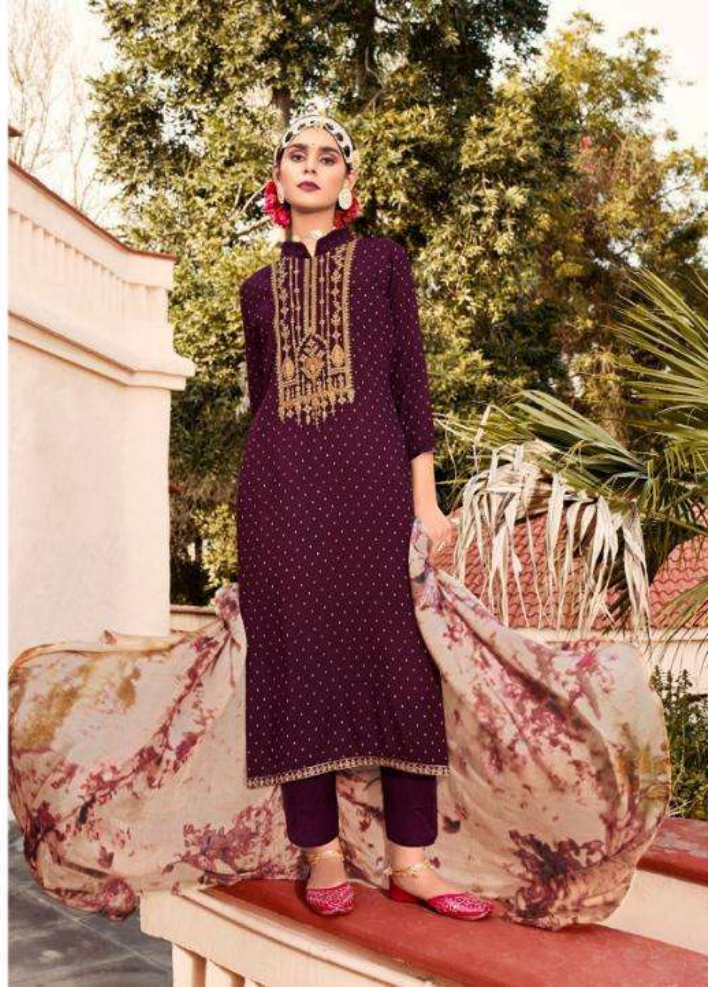

EHAANI

o get softest touch o

be fitted with your choice - 34001

34003 *looking gorgeous*

EHAANI

34004 *Let your light shine*

touching moments

34001

34002

34003

34004

34005

34006

EHAANI

WE ALWAYS BELIEVE IN QUALITY

DESIGN.NO	DESCRIPTION
34001	<p>TOP PURE REYON VISCOSE BUTI WITH FANCY WORK</p> <p>BOTTOM PURE COTTON SOLID DAYED</p> <p>DUPATTA PURE MASLIN DIGITAL PRINT</p>
34002	
34003	
34004	
34005	
34006	

presenting natural. 34002

34005 *Everything has beauty*

34006 *How beautiful is that.*