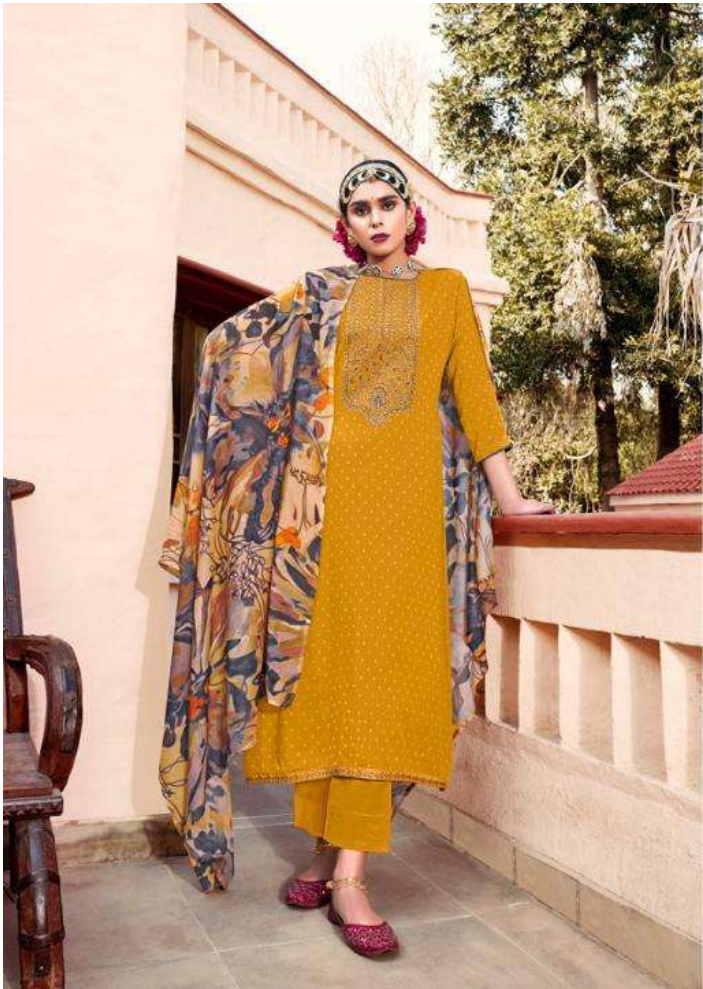

EHAANI

|| get softest touch ||

be fitted with your choice - 34001

34003 *looking gorgeous*

EHAANI

34004 *Let your light shine*

touching moments

34001

34002

34003

34004

34005

34006

EHAANI

WE ALWAYS BELIEVE IN QUALITY

DESIGN.NO	DESCRIPTION
34001	<p>TOP PURE REYON VISCOSE BUTI WITH FANCY WORK</p> <p>BOTTOM PURE COTTON SOLID DAYED</p> <p>DUPATTA PURE MASLIN DIGITAL PRINT</p>
34002	
34003	
34004	
34005	
34006	

presenting natural 34002

34005 *Everything has beauty*

34006 *How beautiful is that.*