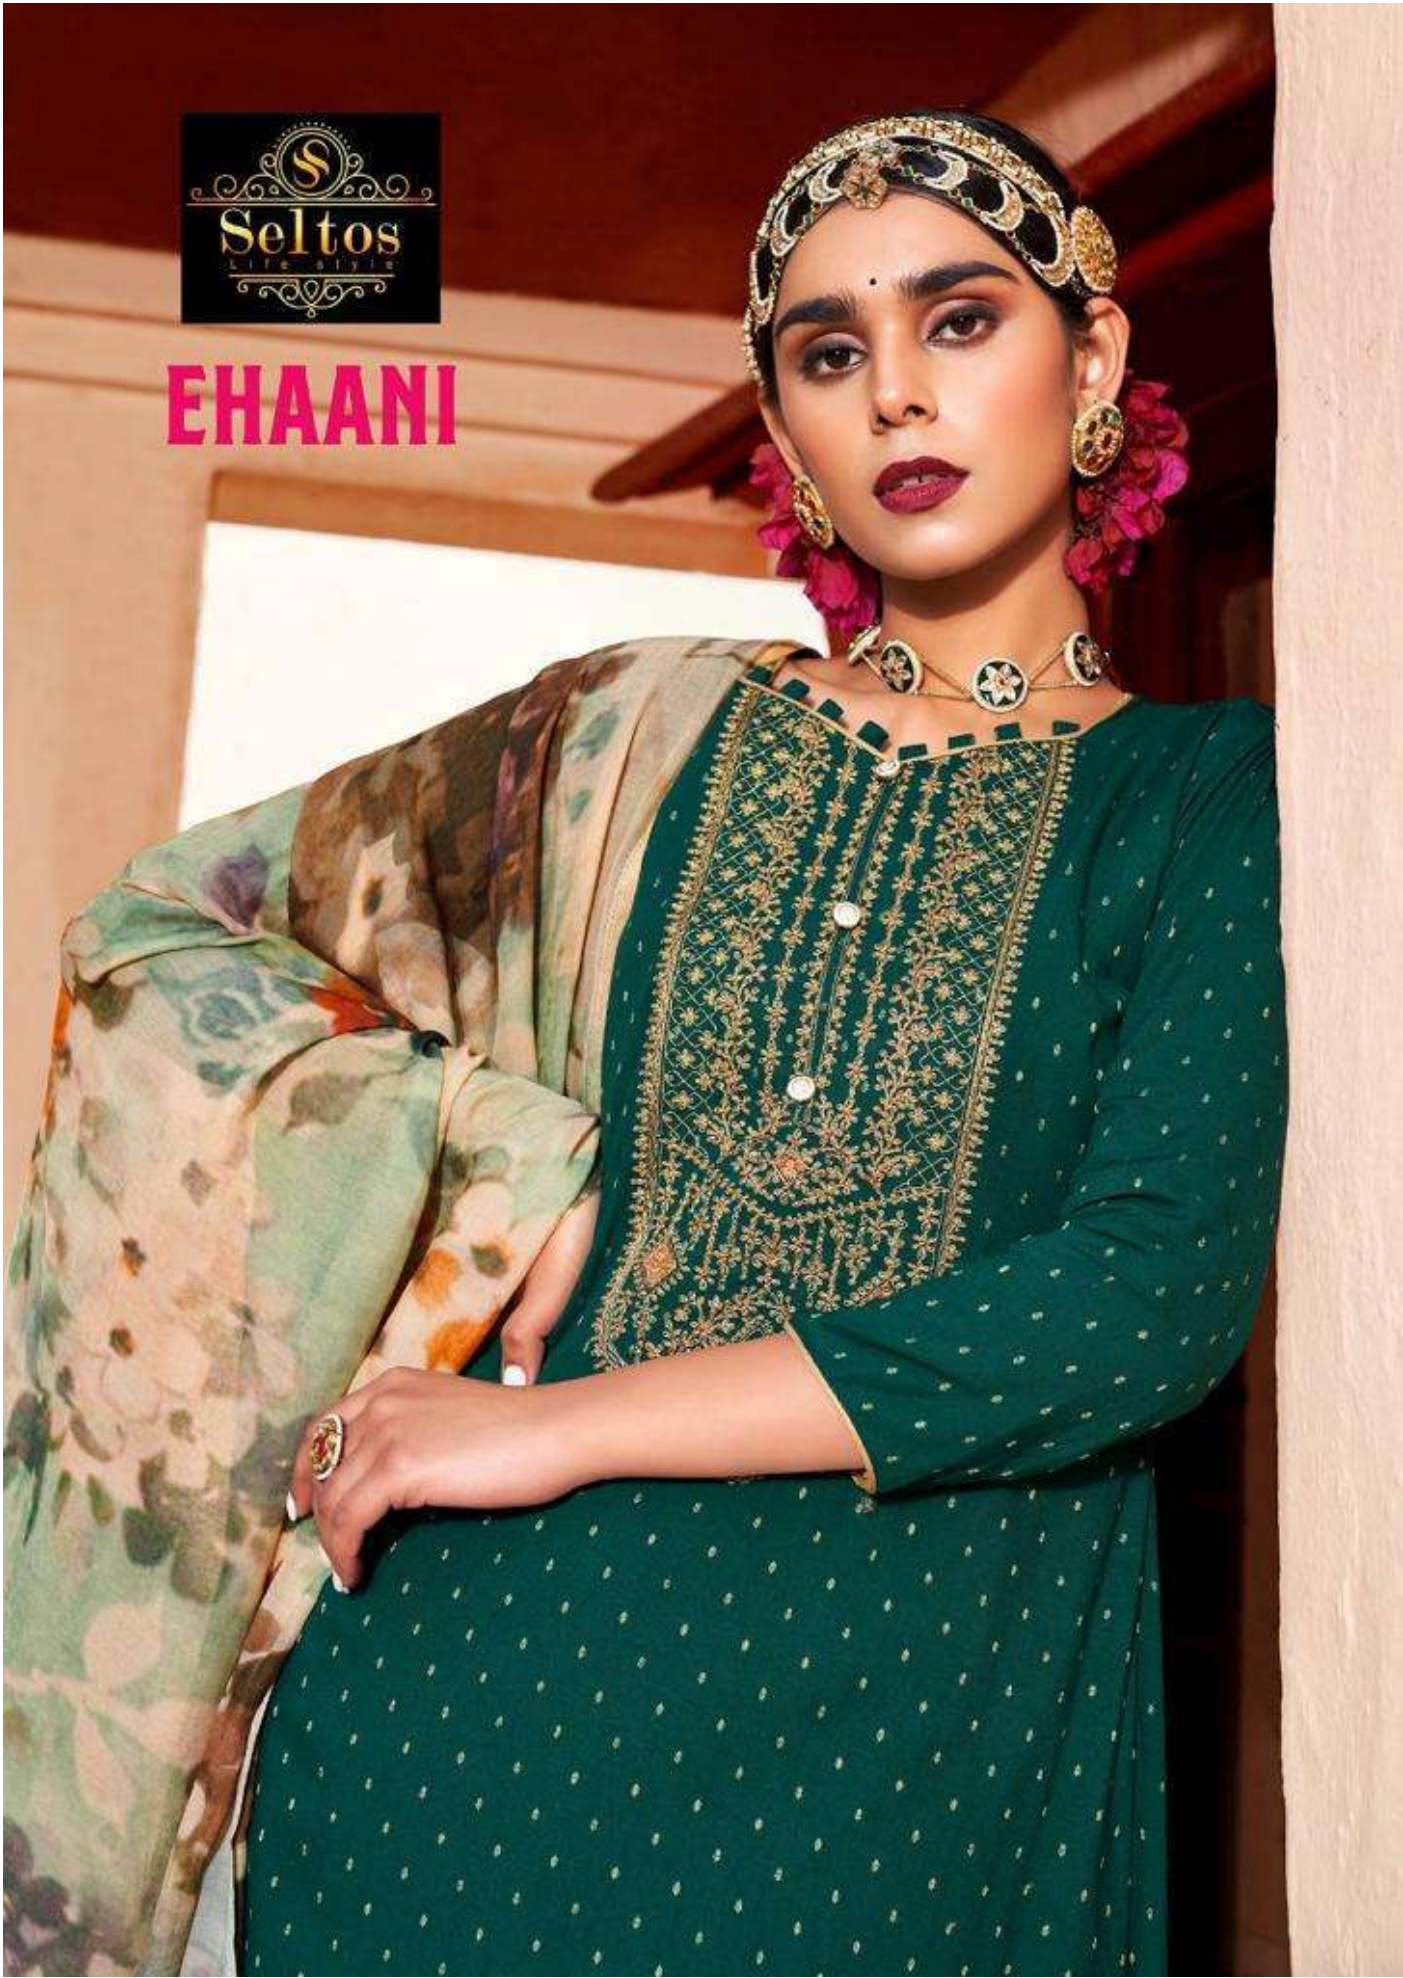

EHAANI

|| get softest touch ||

be fitted with your choice - 34001

34003 *looking gorgeous*

EHAANI

34004 *Let your light shine*

touching moments

34001

34002

34003

34004

34005

34006

EHAANI

WE ALWAYS BELIEVE IN QUALITY

DESIGN.NO	DESCRIPTION
34001	<p>TOP PURE REYON VISCOSE BUTI WITH FANCY WORK</p> <p>BOTTOM PURE COTTON SOLID DAYED</p> <p>DUPATTA PURE MASLIN DIGITAL PRINT</p>
34002	
34003	
34004	
34005	
34006	