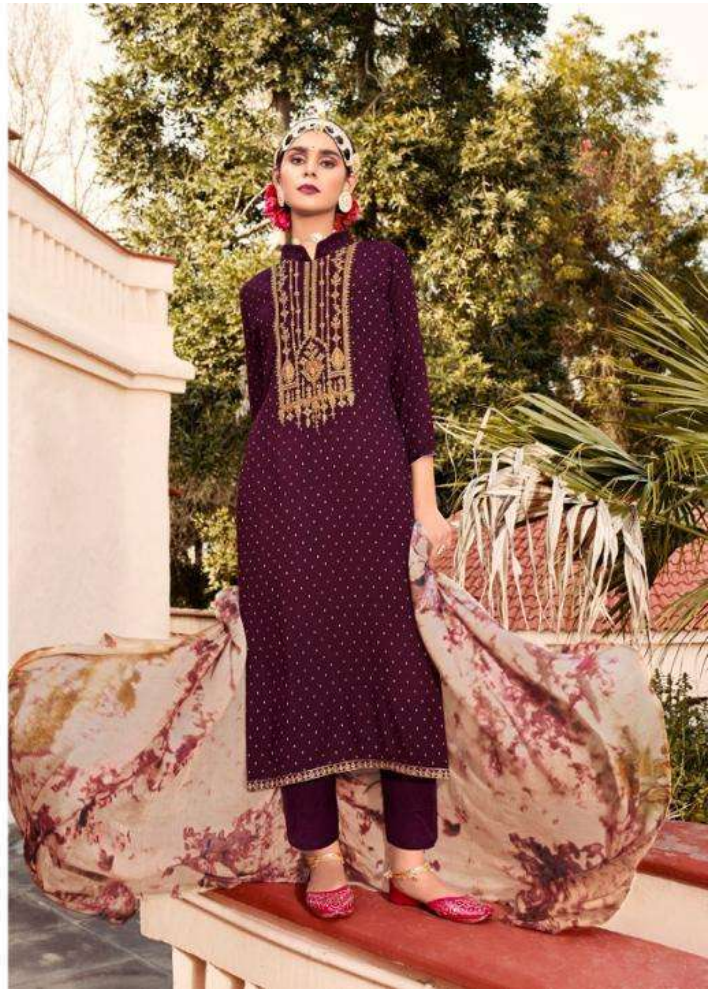

EHAANI

|| get softest touch ||

be fitted with your choice - 34001

34003 *looking gorgeous*

EHAANI

34004 *Let your light shine*

touching moments

34001

34002

34003

34004

34005

34006

EHAANI

WE ALWAYS BELIEVE IN QUALITY

DESIGN.NO	DESCRIPTION
34001	<p>TOP PURE REYON VISCOSE BUTI WITH FANCY WORK</p> <p>BOTTOM PURE COTTON SOLID DAYED</p> <p>DUPATTA PURE MASLIN DIGITAL PRINT</p>
34002	
34003	
34004	
34005	
34006	

presenting natural 34002

34005 *Everything has beauty*

34006 *How beautiful is that.*