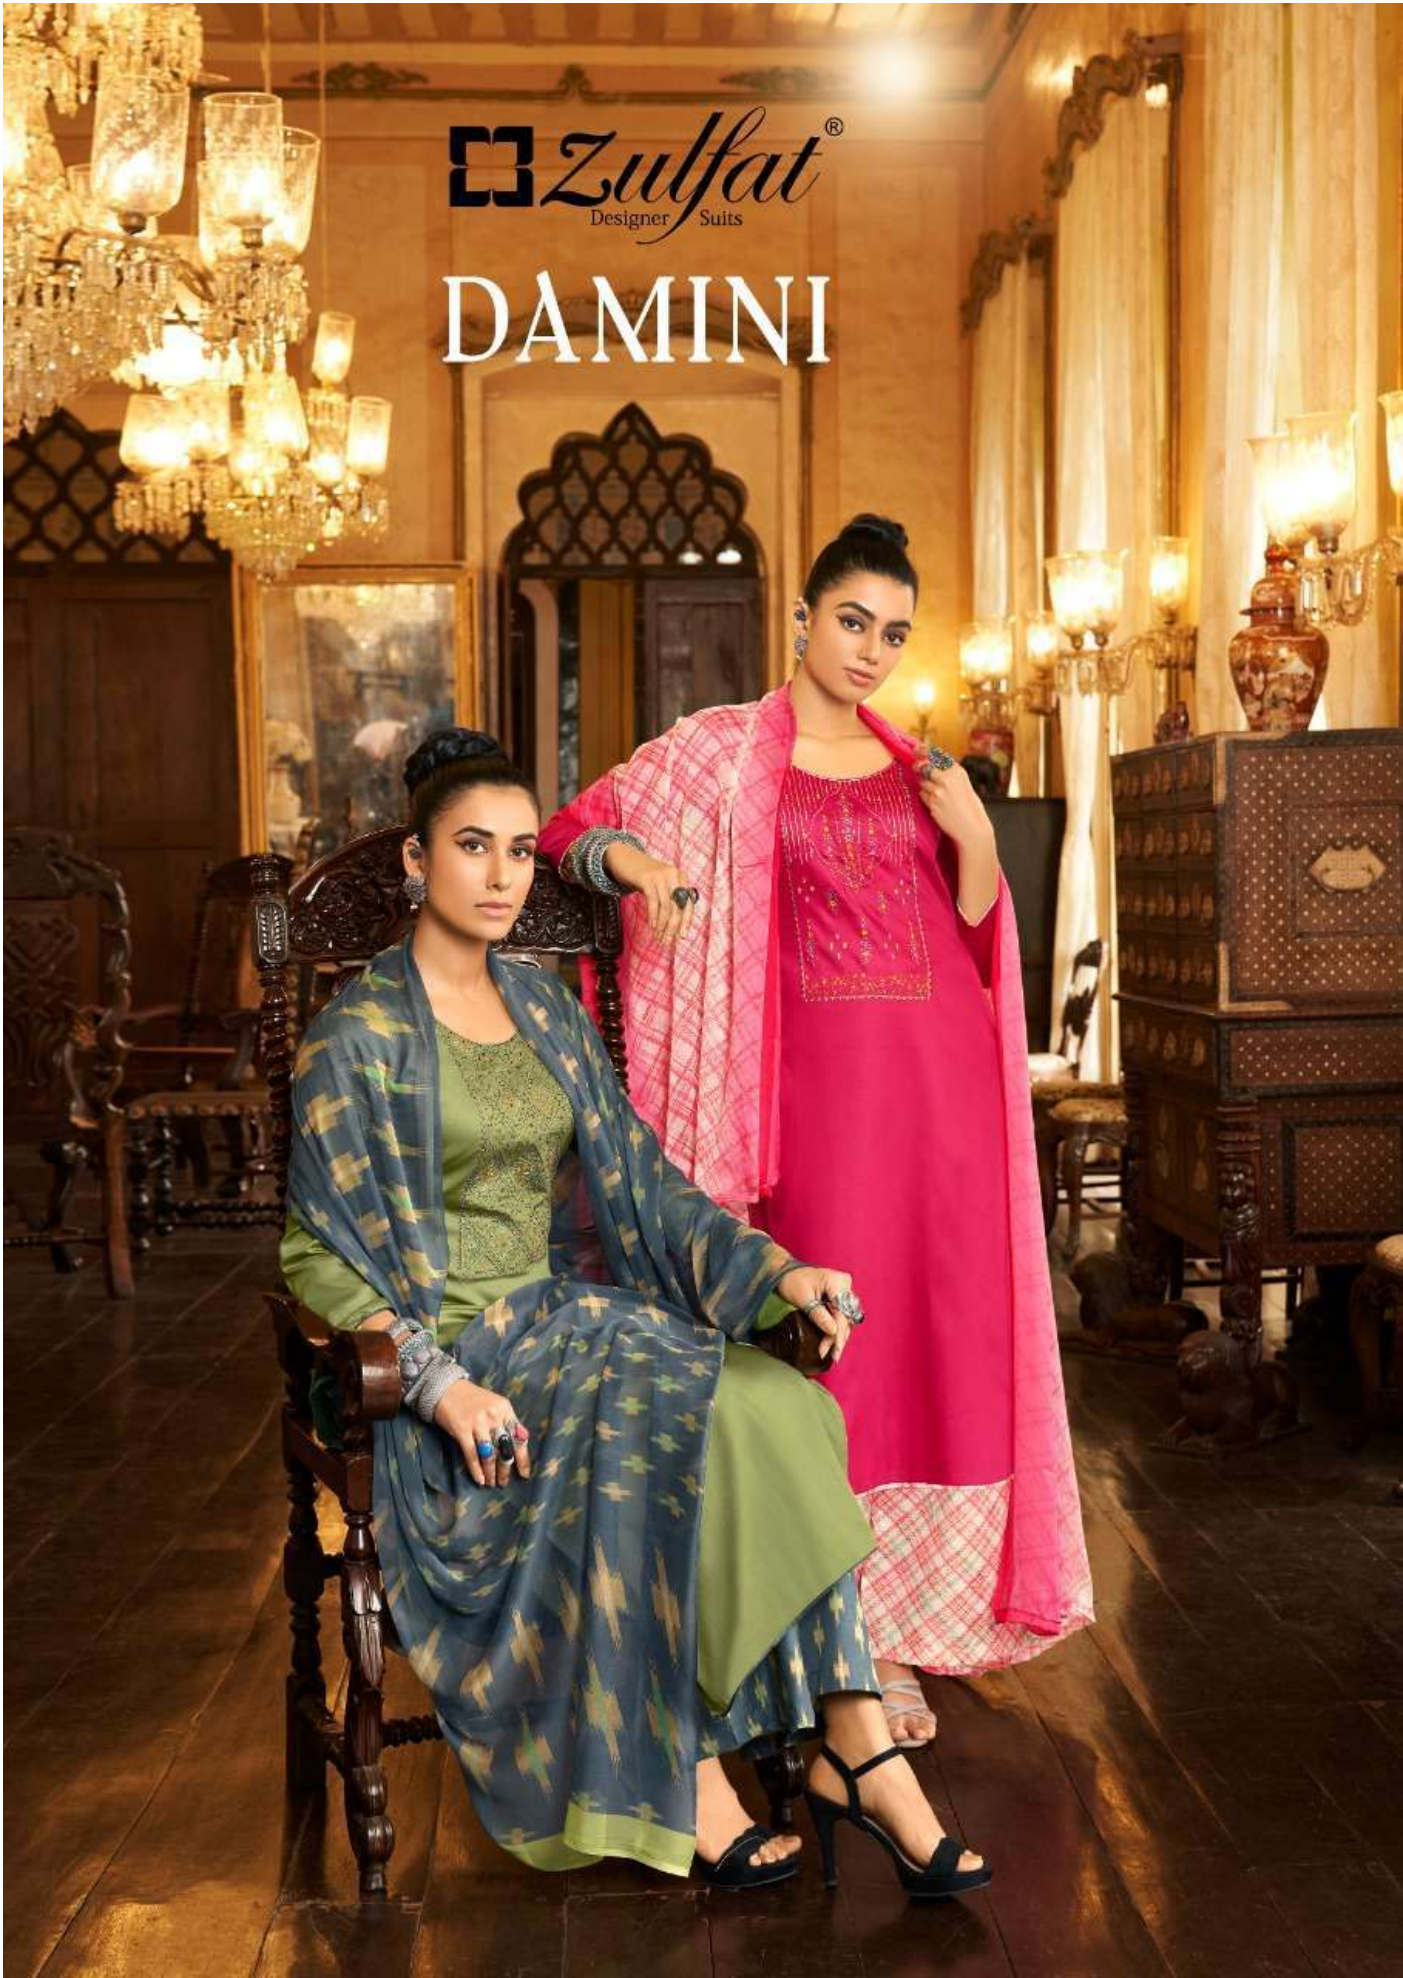

 *Zulfat*[®]
Designer Suits

DAMINI

Zulfat
Designs

Great looks

This season assortment brings your wardrobe too close to great looking colours and fantastic patterns.

KEEP IT SIMPLE

412-001

412-002

Zulfat
DAMINI

412-001

 **Zulfat**[®]
Designer Suits

DAMINI

Zuffat

412-007

412-009

Zulfat
DESIGNER