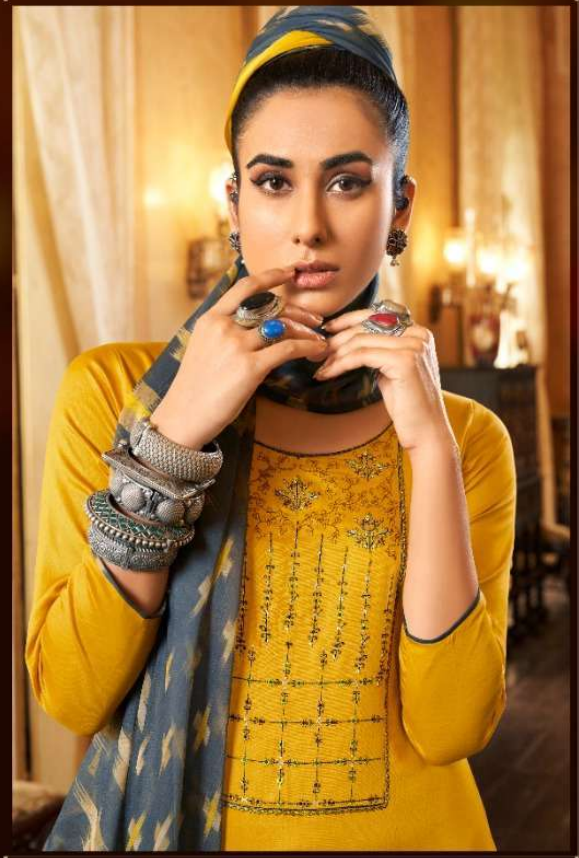

# DAMINI

412-003

**Zulfat**  
Designs

*Great looks*

This season assortment brings your wardrobe too close to great looking colours and fantastic patterns.

KEEP IT SIMPLE

412-001

412-002

# DAMINI

Zuffat

412-007

412-009

Zulfat  
DESIGNER

412-004

412-010