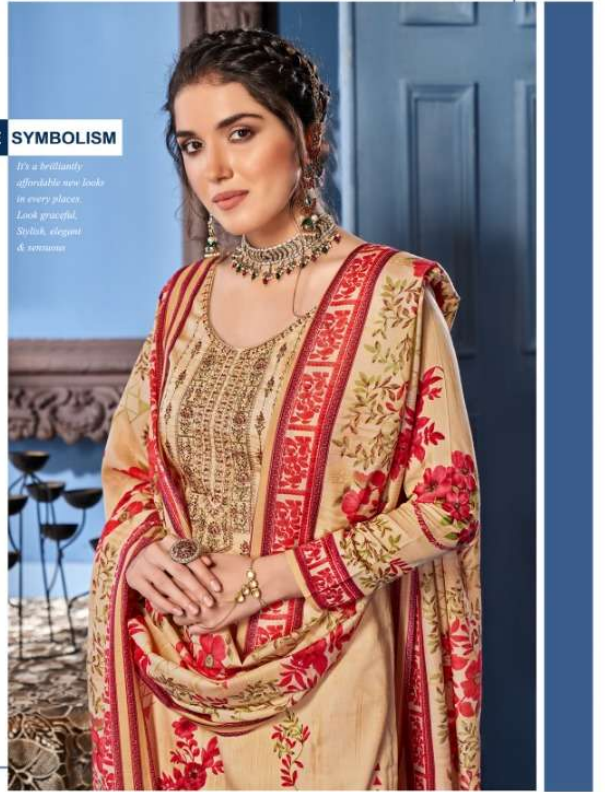

STYLE SYMBOLISM