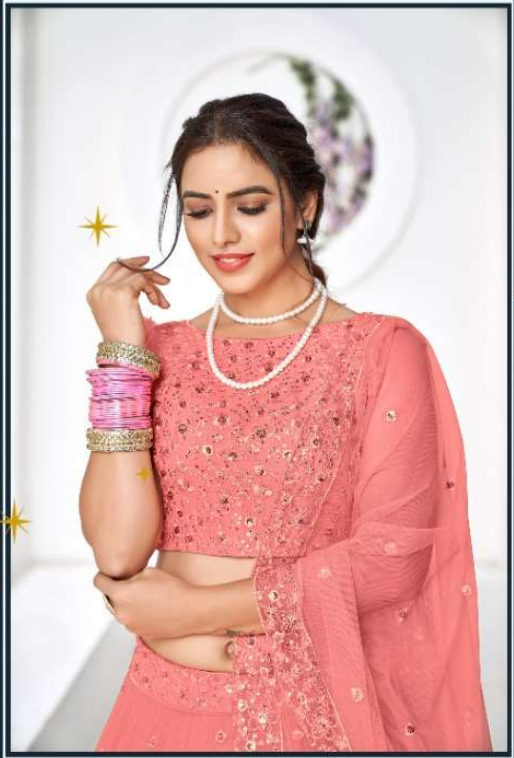

1771

शुभकला bhkala