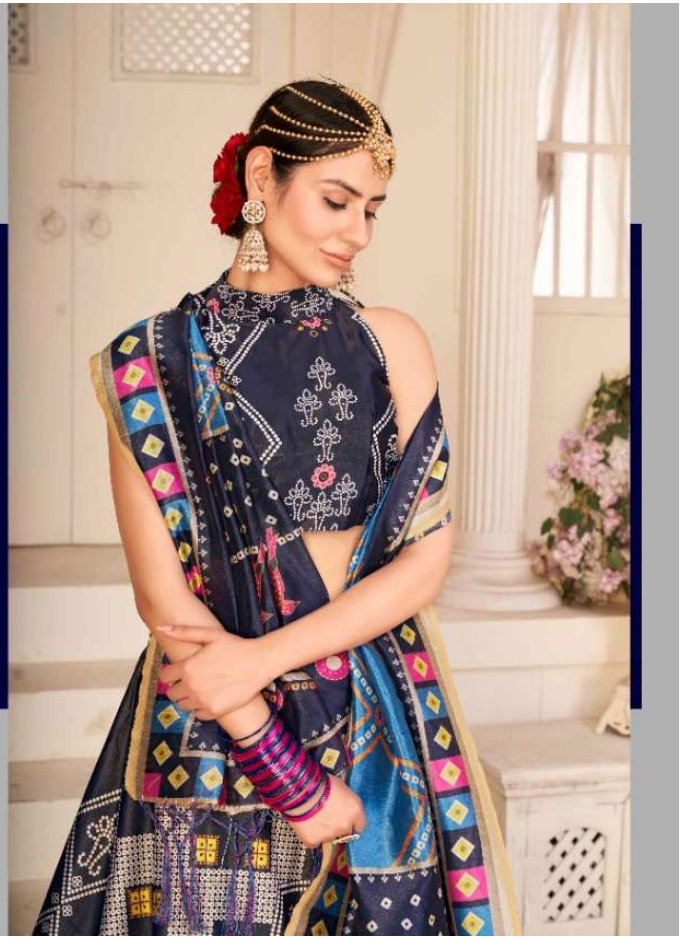

शुभकला bhkala

134