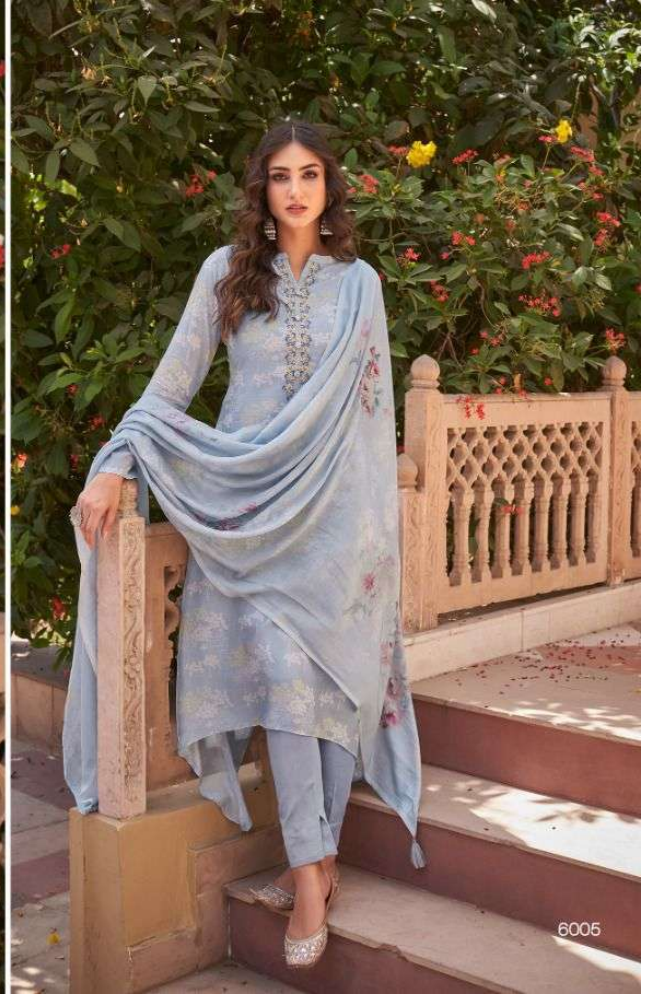

PRM[®]
Trendz

aline
Vol.5

PRM[®]
Trendz

aline
Vol.5

6004

6006

PRM[®]
Trendz

PRM[®]
Trendz

aline

Vol.5

:TOP:

PURE LAWN COTTON WITH FENCY
EMB WORK WITH DIGITAL PRINT

:DUPATTA:

PURE VISCOSE MUSLINE
WITH DIGITAL PRINT

:BOTTOM:

PURE COTTON SOLID