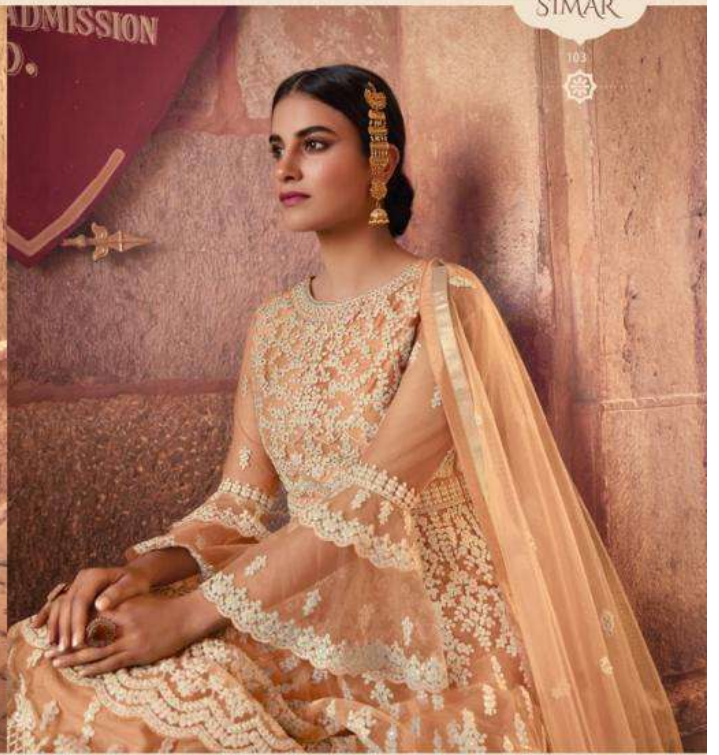

STIMAR<sup>®</sup>

A PRODUCT BY *Glossy*

SHAAD

**PRODUCT DETAILS**

**TOP**

**NET WITH SANTOON INNER AND  
CORDING AND SWAROVSKI WORK**

**BOTTOM**

**NET WITH SANTOON INNER  
AND CORDING WORK**