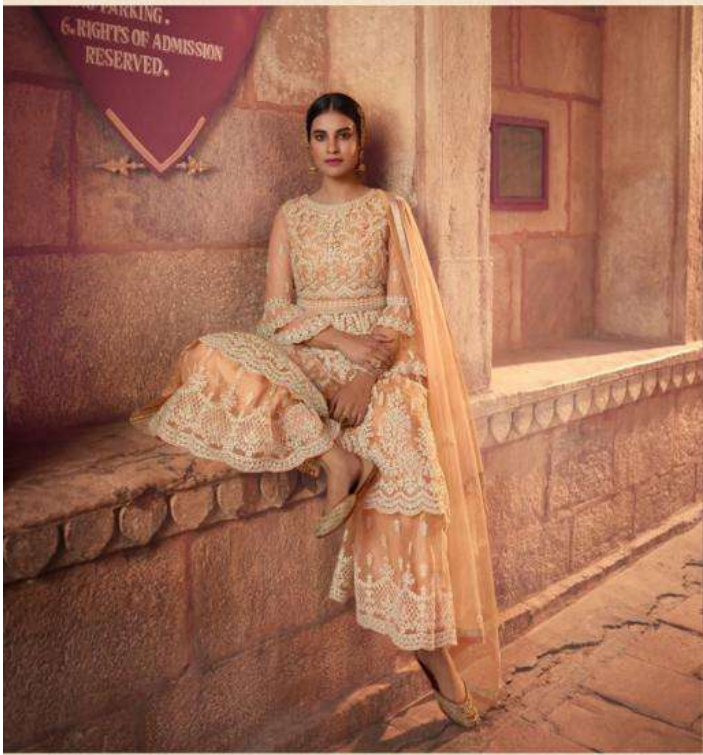

STIMAR<sup>®</sup>

A PRODUCT BY *Glossy*

SHAAD

**PRODUCT DETAILS**

**TOP**

**NET WITH SANTOON INNER AND  
CORDING AND SWAROVSKI WORK**

**BOTTOM**

**NET WITH SANTOON INNER  
AND CORDING WORK**