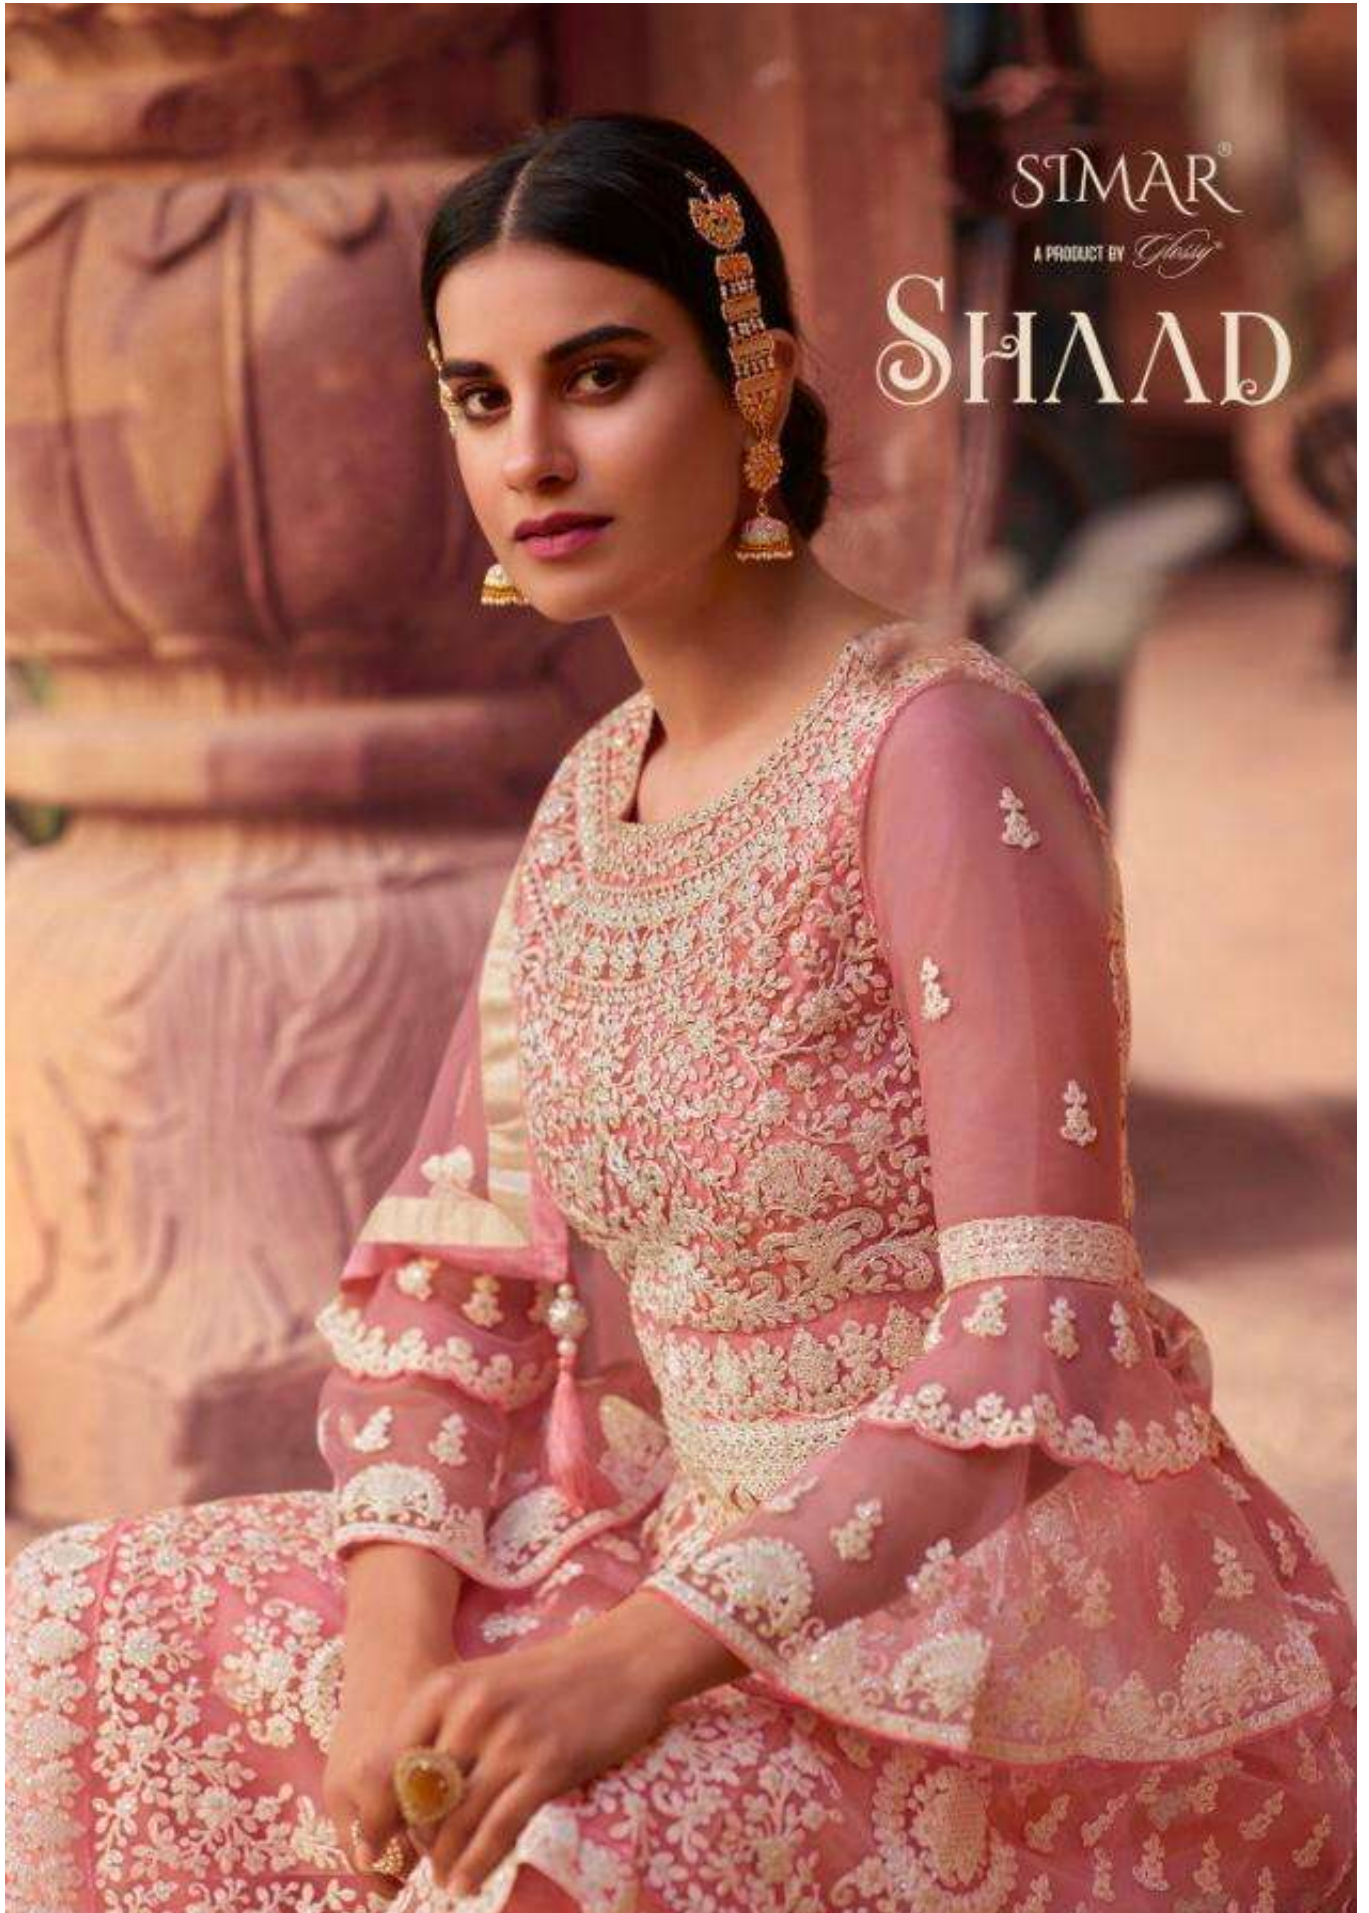

STMAR®

A PRODUCT BY *Glossy*

SHAAD