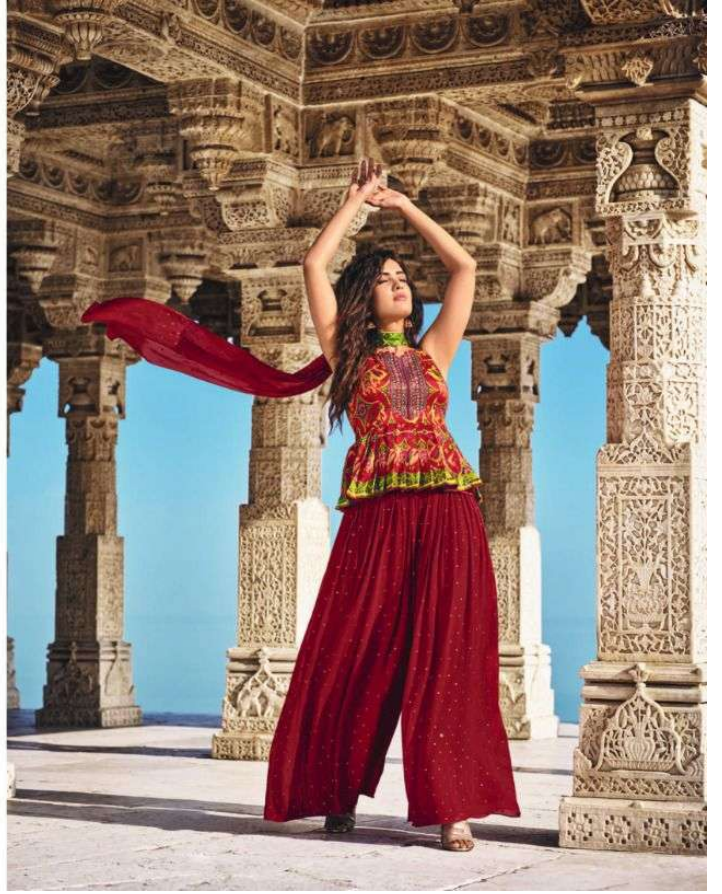

REVA
SHEERAY SINDHIA

RISHIKA