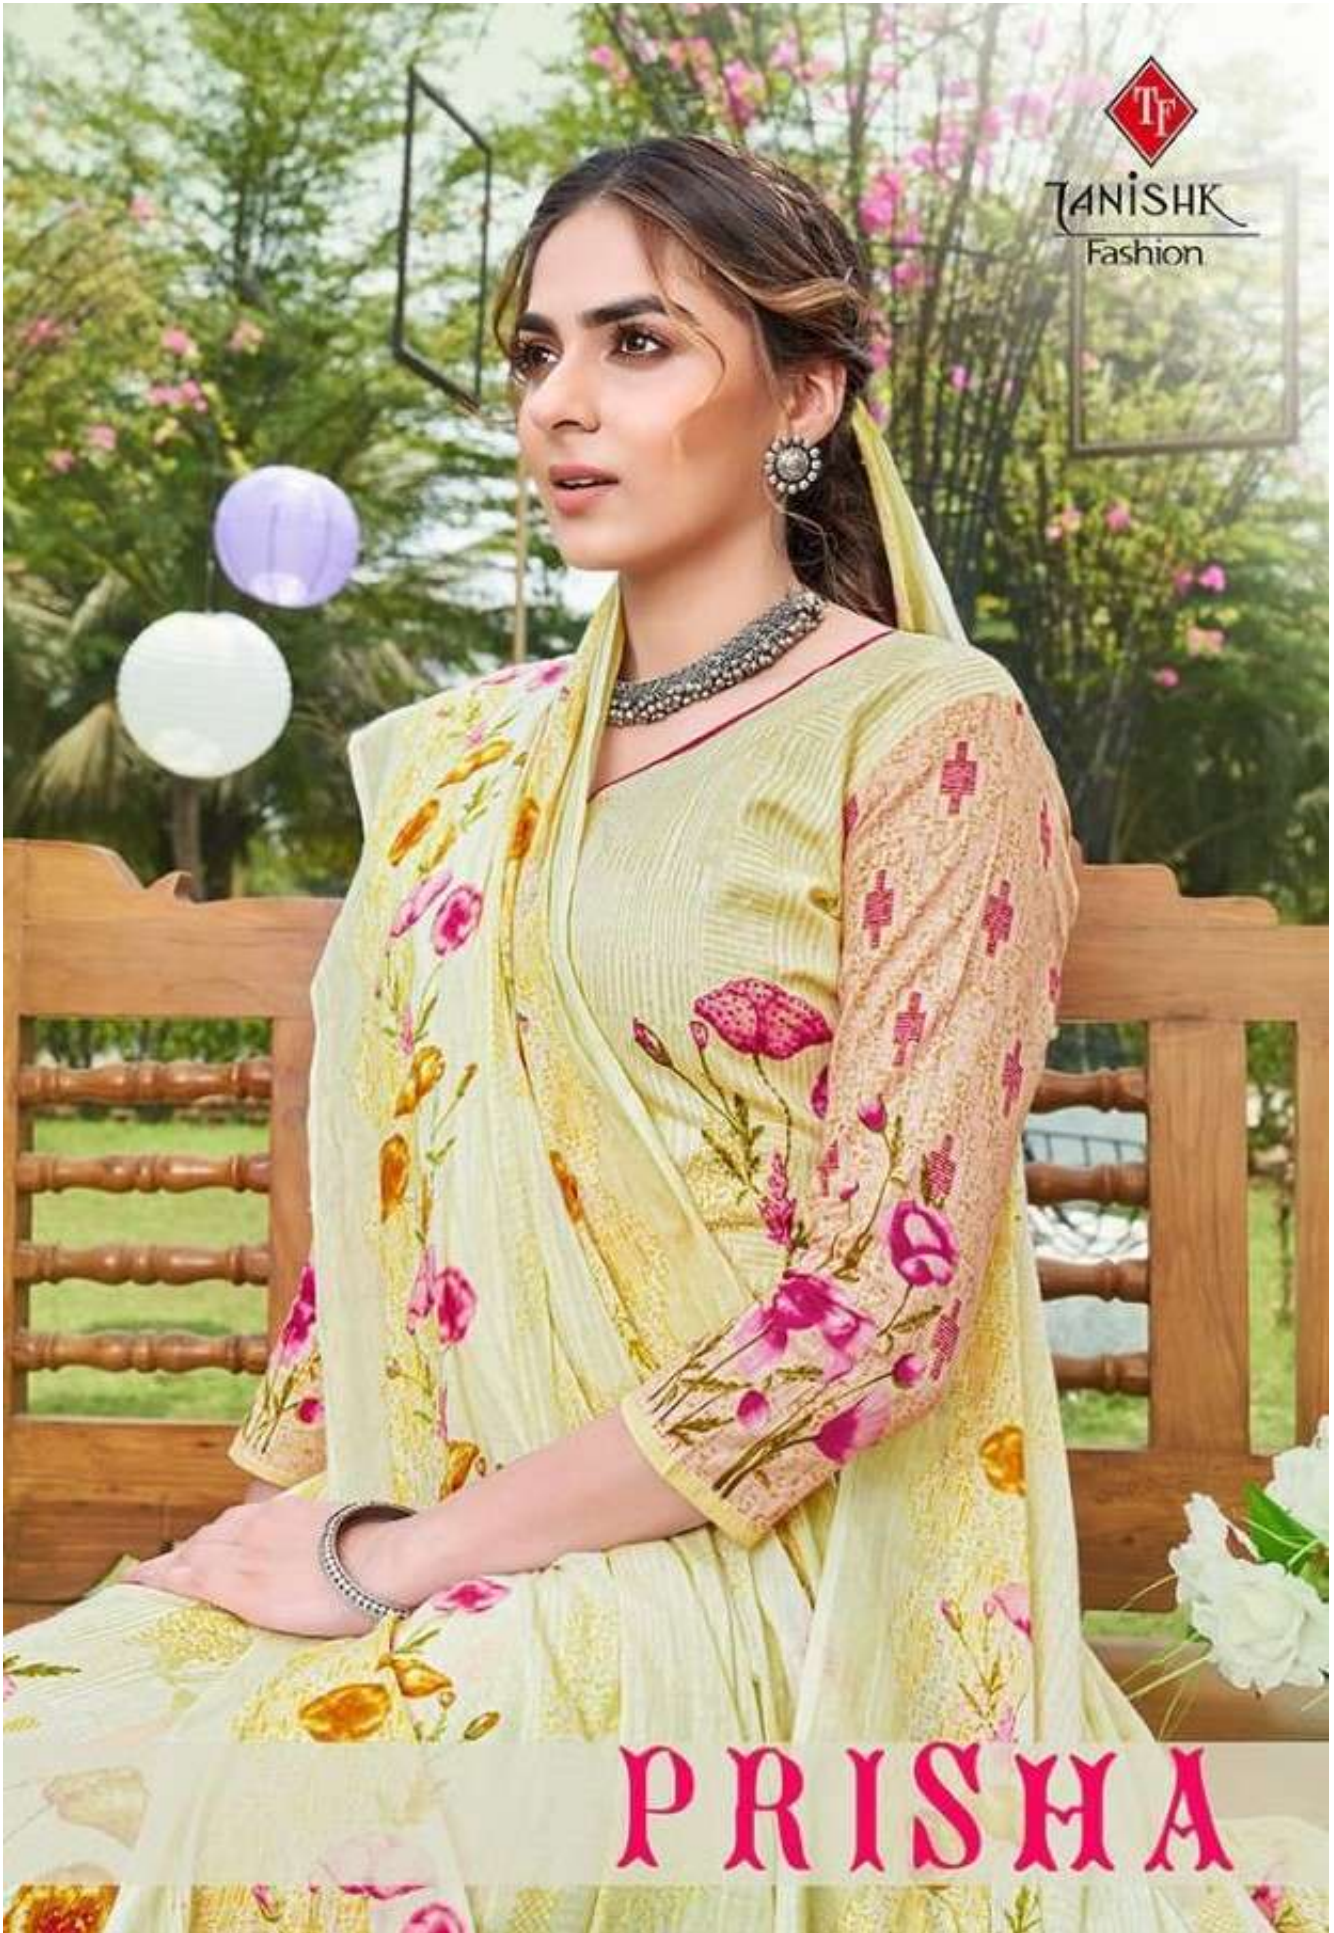

TANISHK
Fashion

PRISHA

MAJESTIC
SHADE

sunshiny pink, weather beige and romantic purple
green perfect combination of sense and sensibility

TANISHK
Fashion

PRISHA

•••

1005