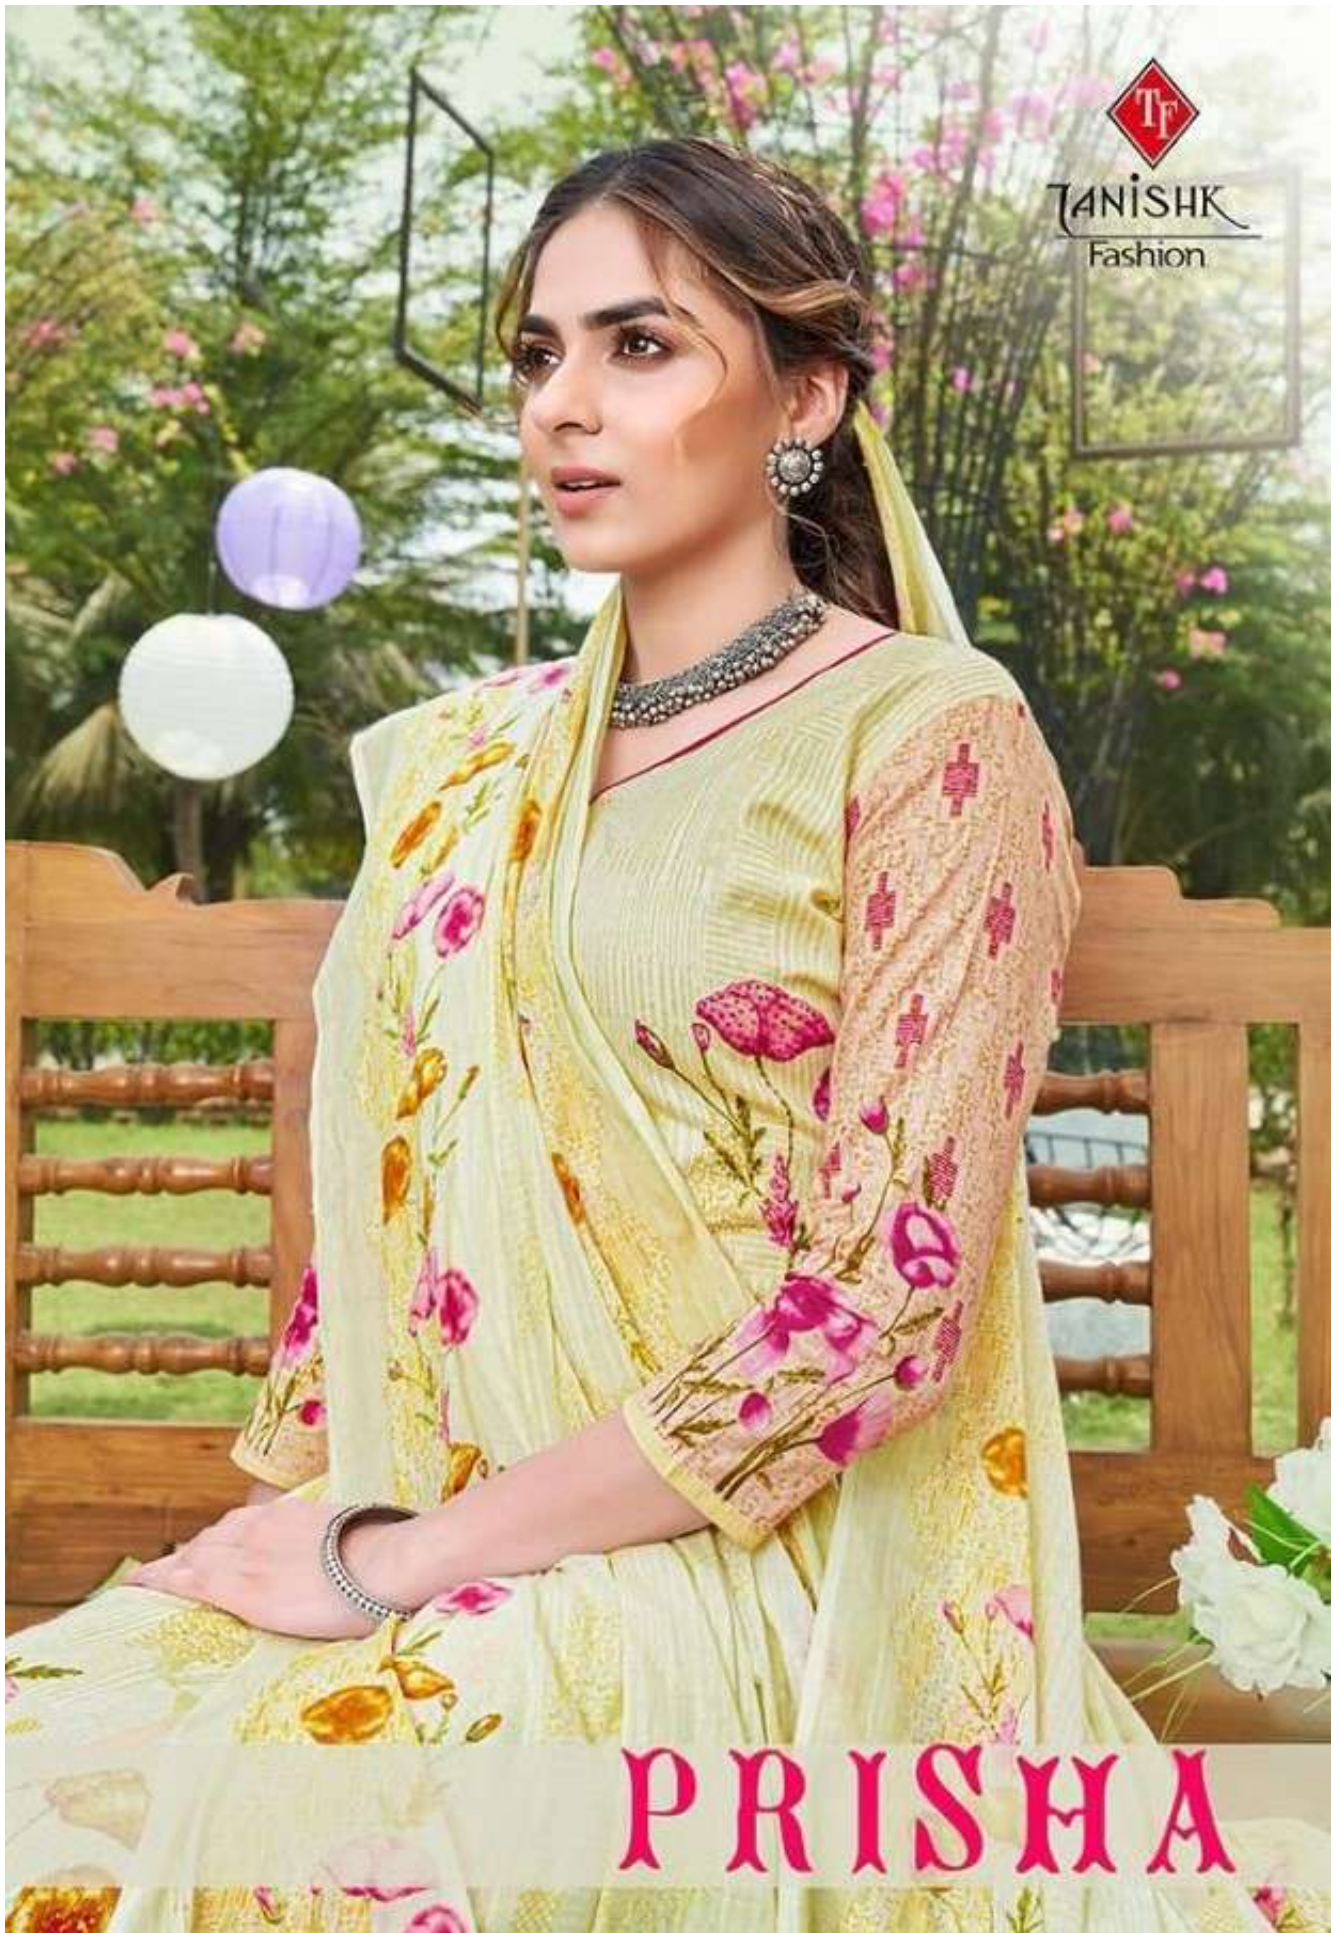

TANISHK
Fashion

PRISHA

MAJESTIC
SHADE

sunshine, pink, lavender, orange and romantic woods
green perfect combination of sense and sensibility

TANISHK
Fashion

PRISHA

•••

1005