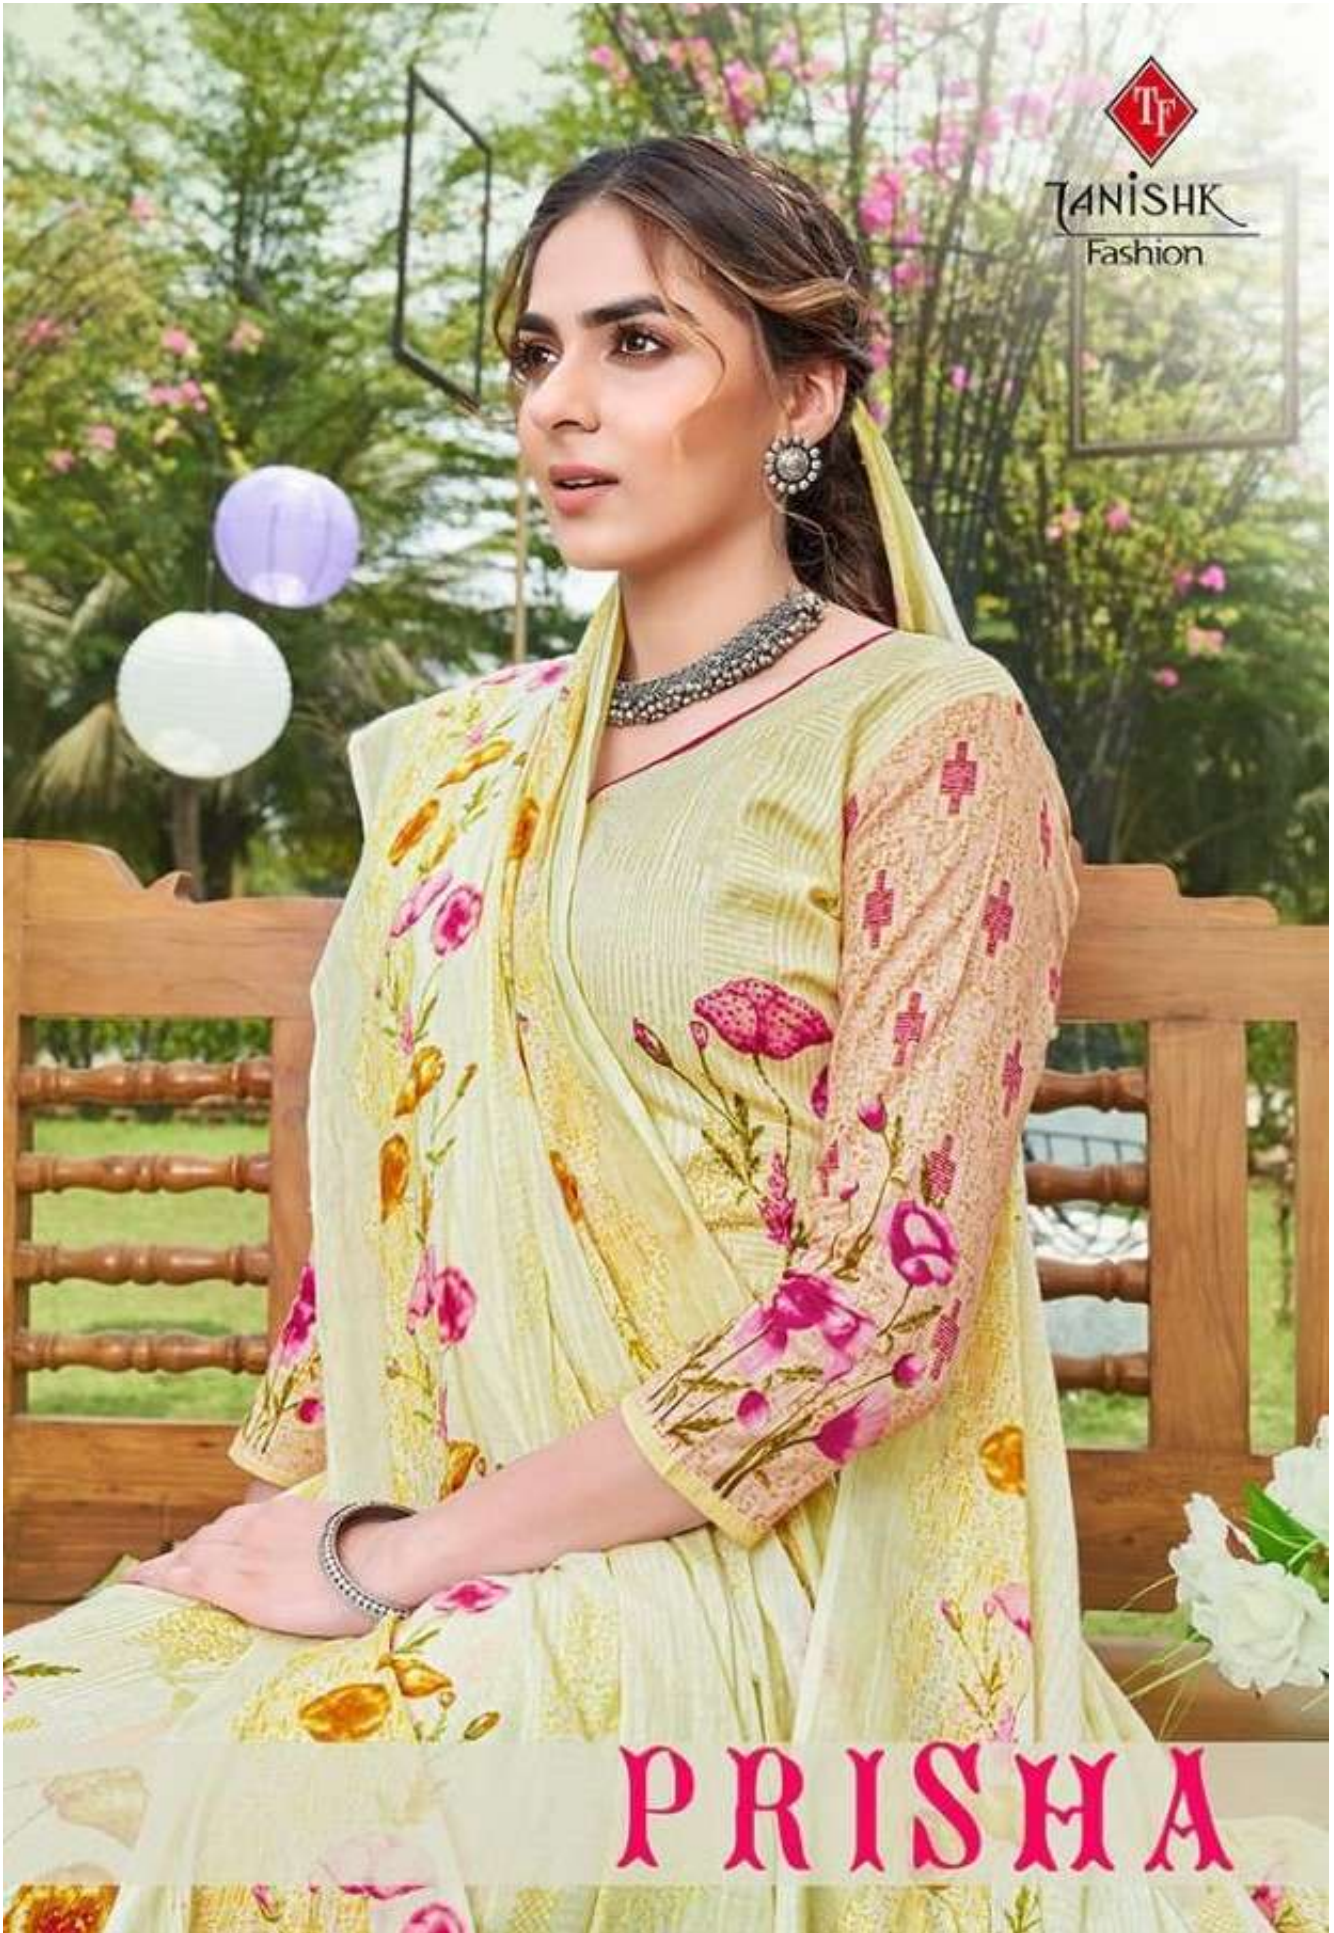

TANISHK
Fashion

PRISHA

MAJESTIC
SHADE

sunshine, pink, lavender, orange and romantic woods
green perfect combination of sense and sensibility

TANISHK
Fashion

PRISHA

•••

1005