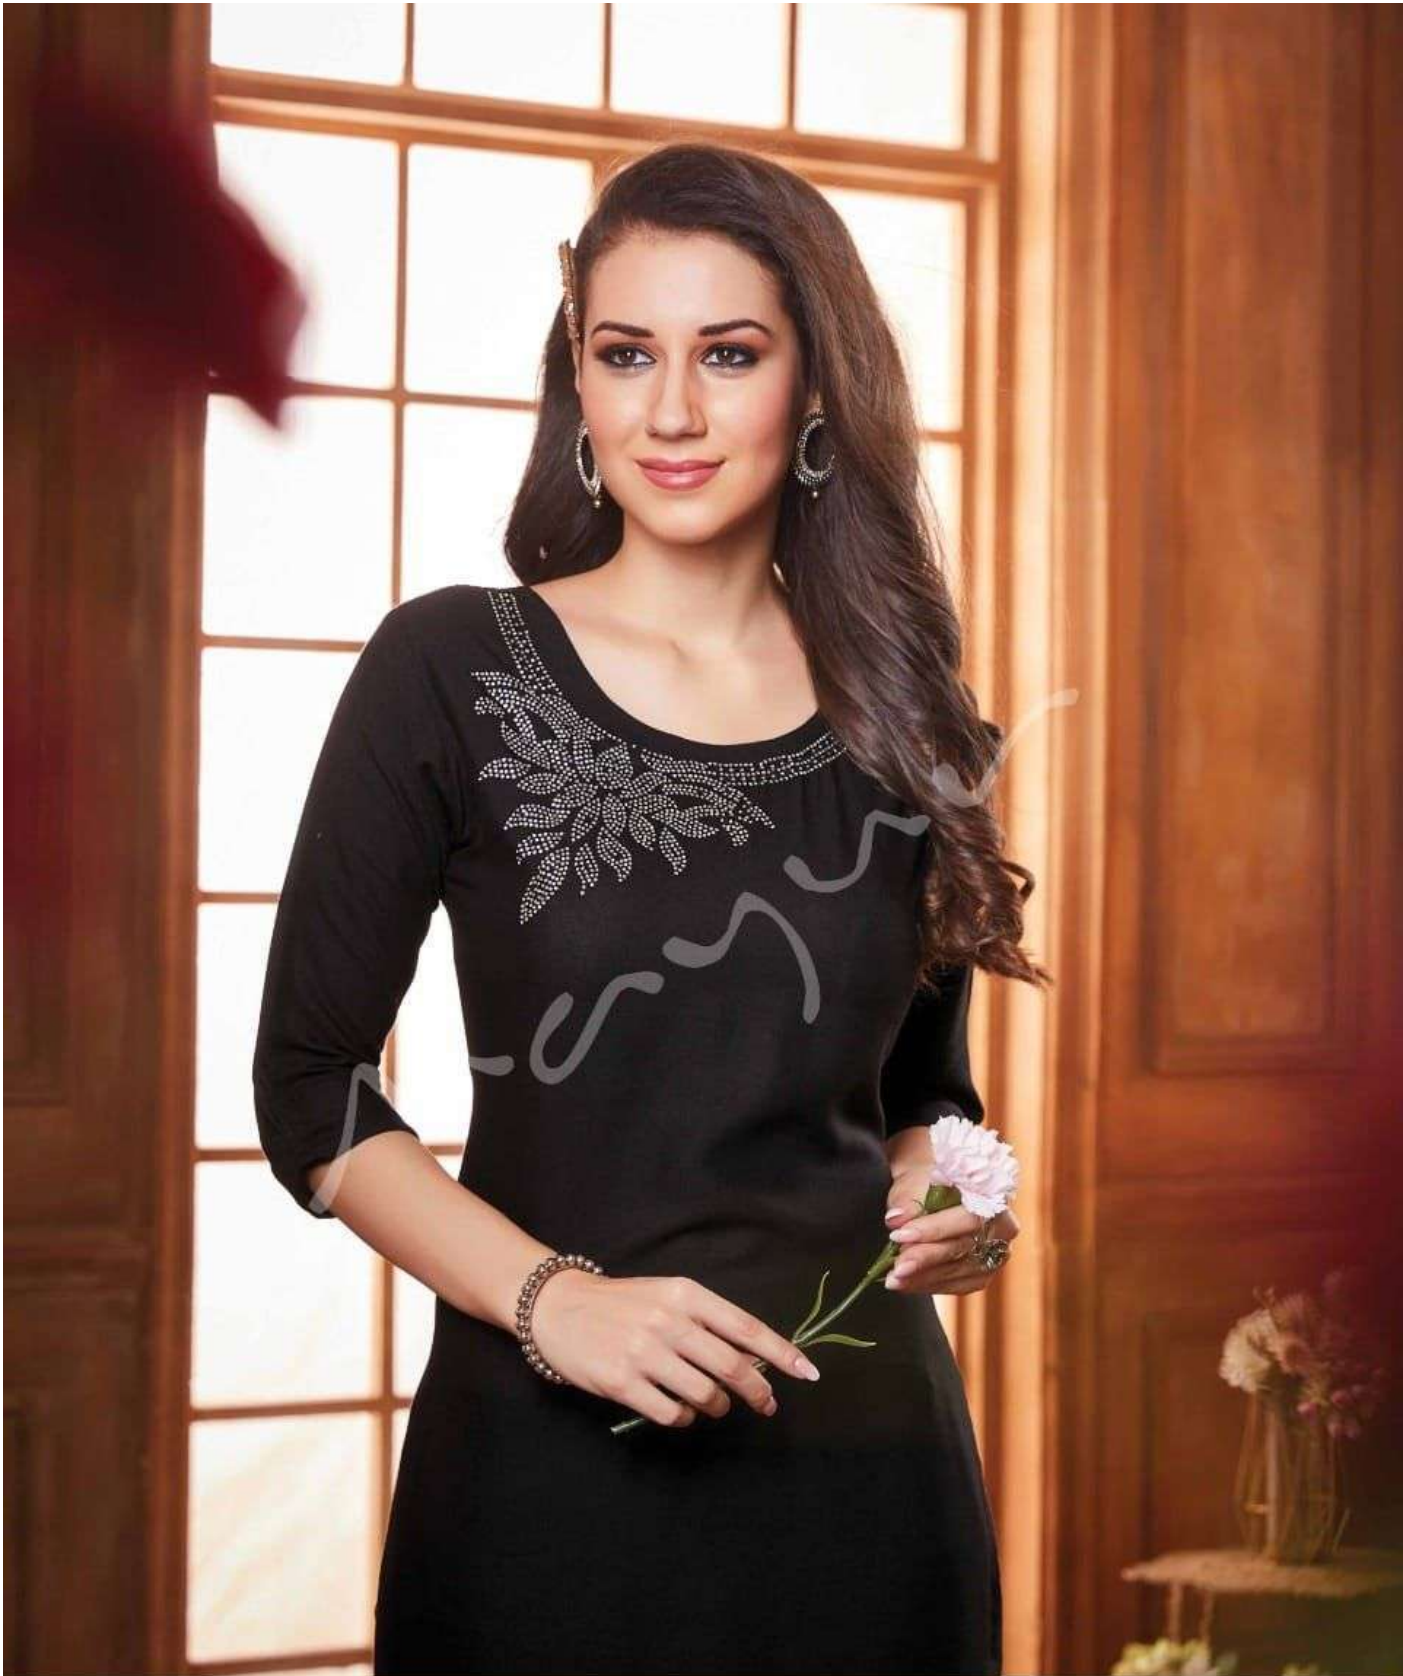

BRIGHT COLOUR IS ONE OF THE STRONGEST FASHION STATEMENT

EXOTIC