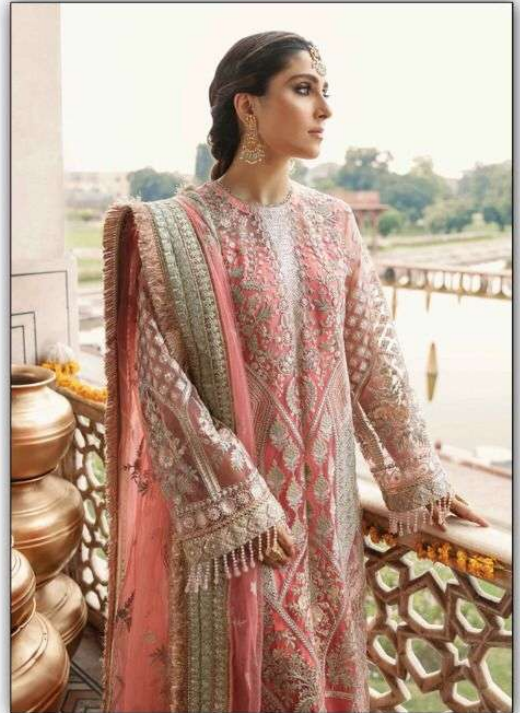

Kilruba[®]
TRANSFORMING FASHION

Kilruba[®]
TRANSFORMING FASHION

fabric details
Top-georget
Bottom & inner- Santoon
Dupatta-Heavy Nazmeen

K-186

Kilruba[®]
TRANSFORMING FASHION