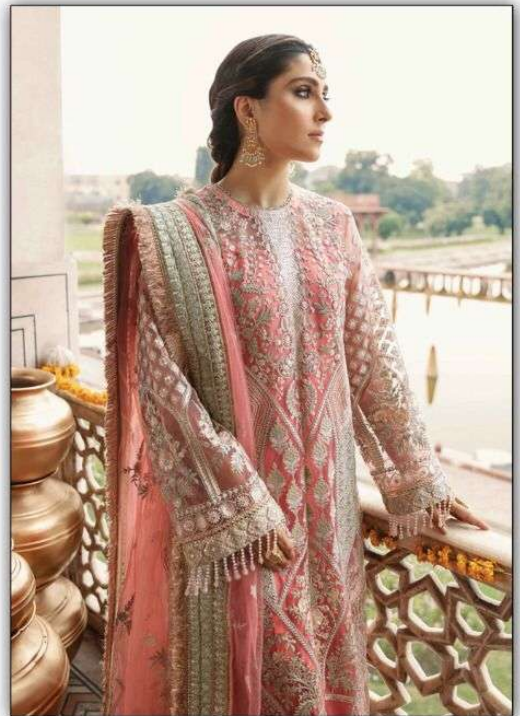

Kilruba[®]
TRANSFORMING FASHION

Kilruba[®]
TRANSFORMING FASHION

fabric details
Top-georget
Bottom & inner- Santoon
Dupatta-Heavy Nazmeen

K-186

Kilruba[®]
TRANSFORMING FASHION