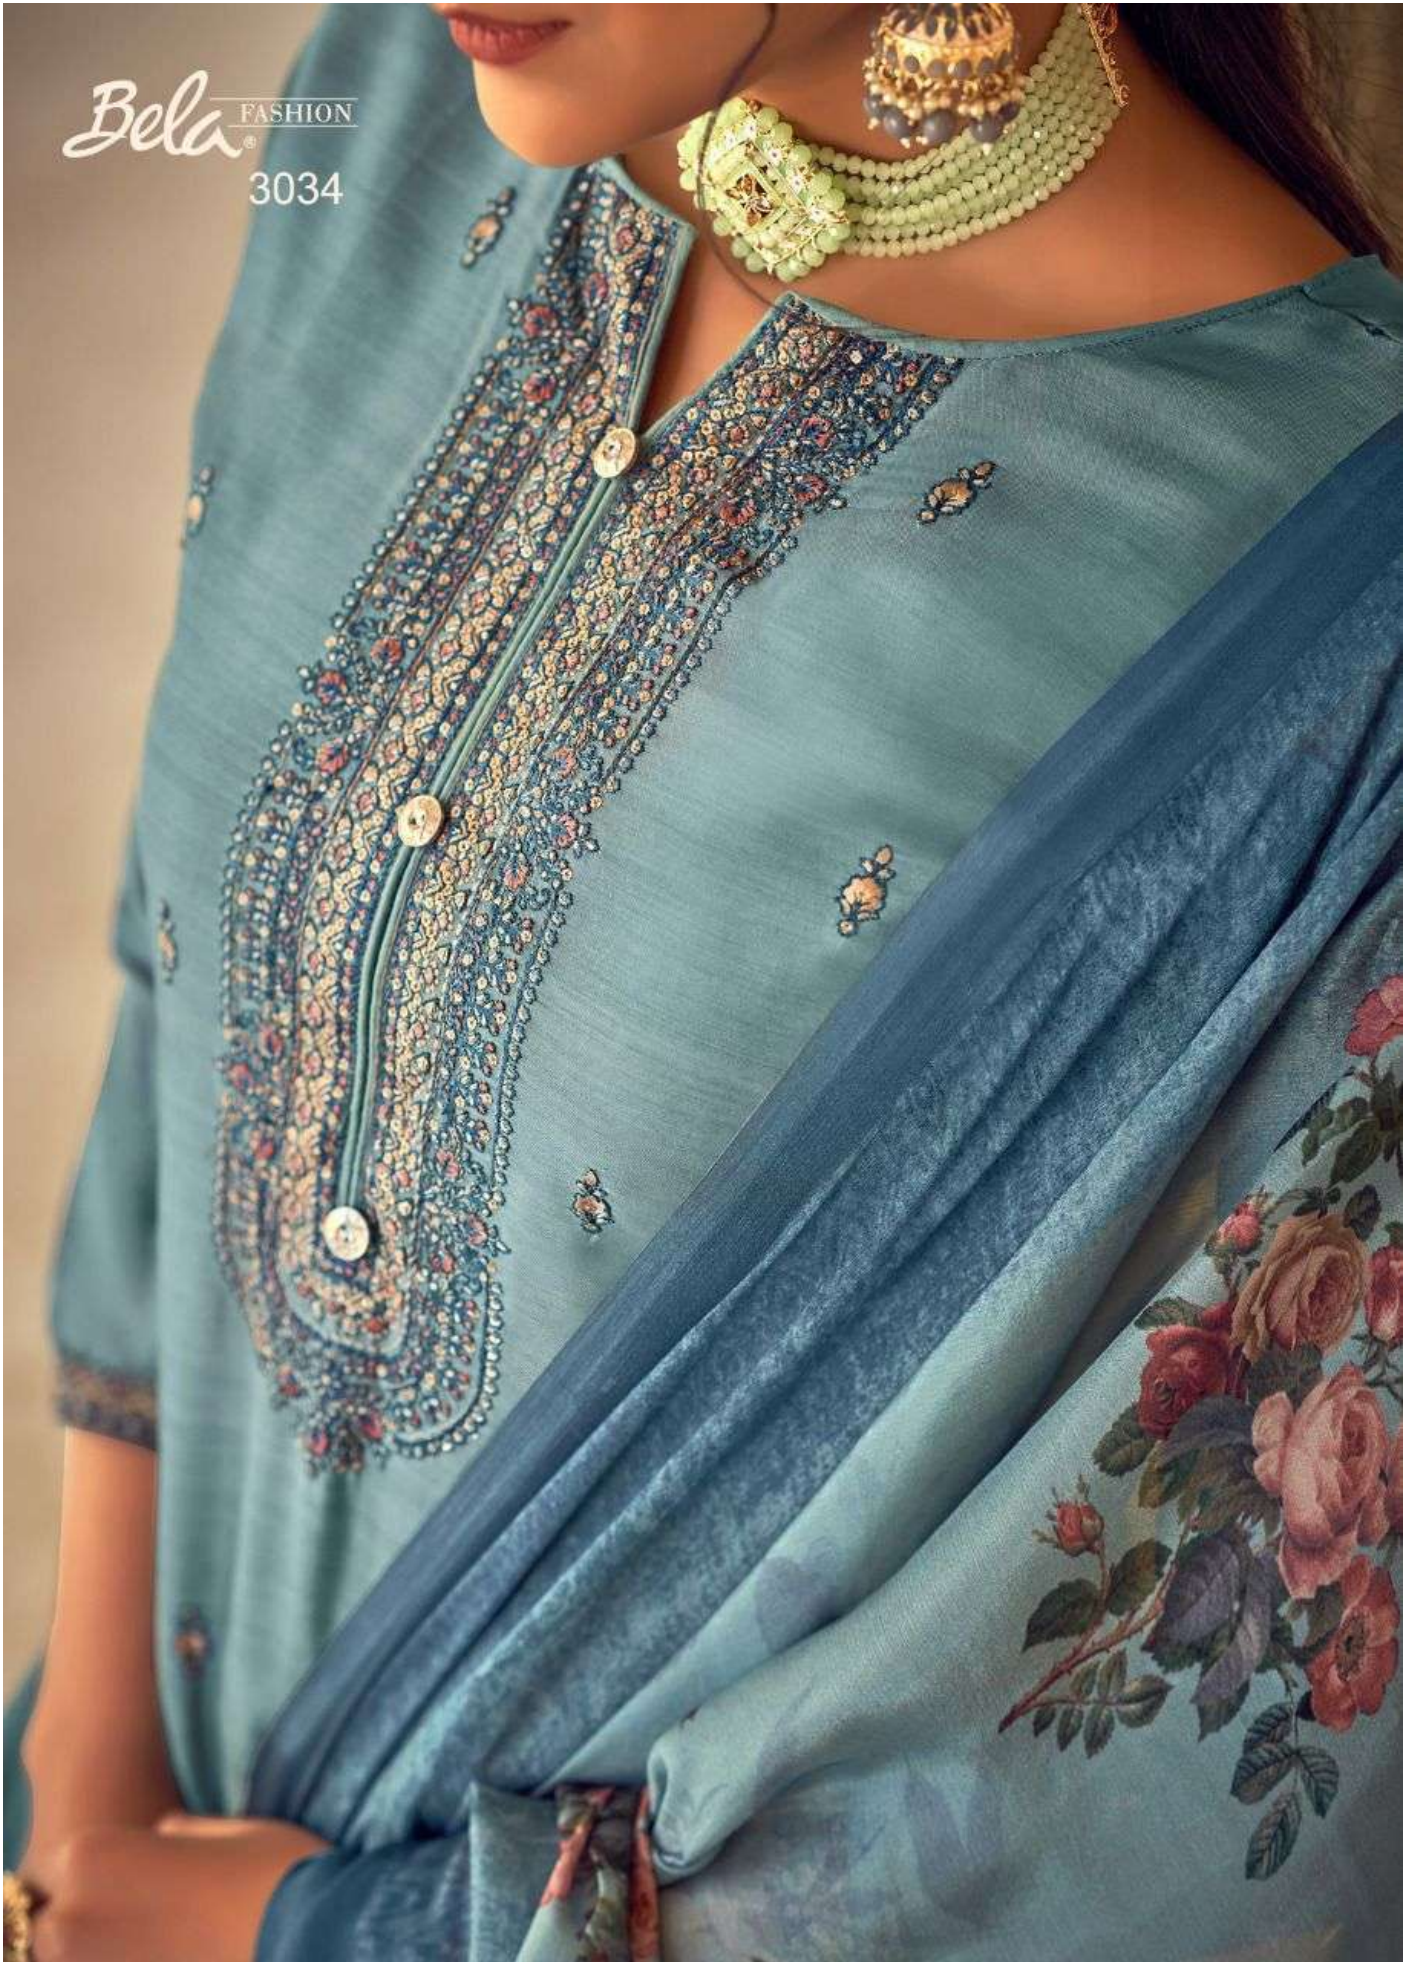

Bela FASHION
3034