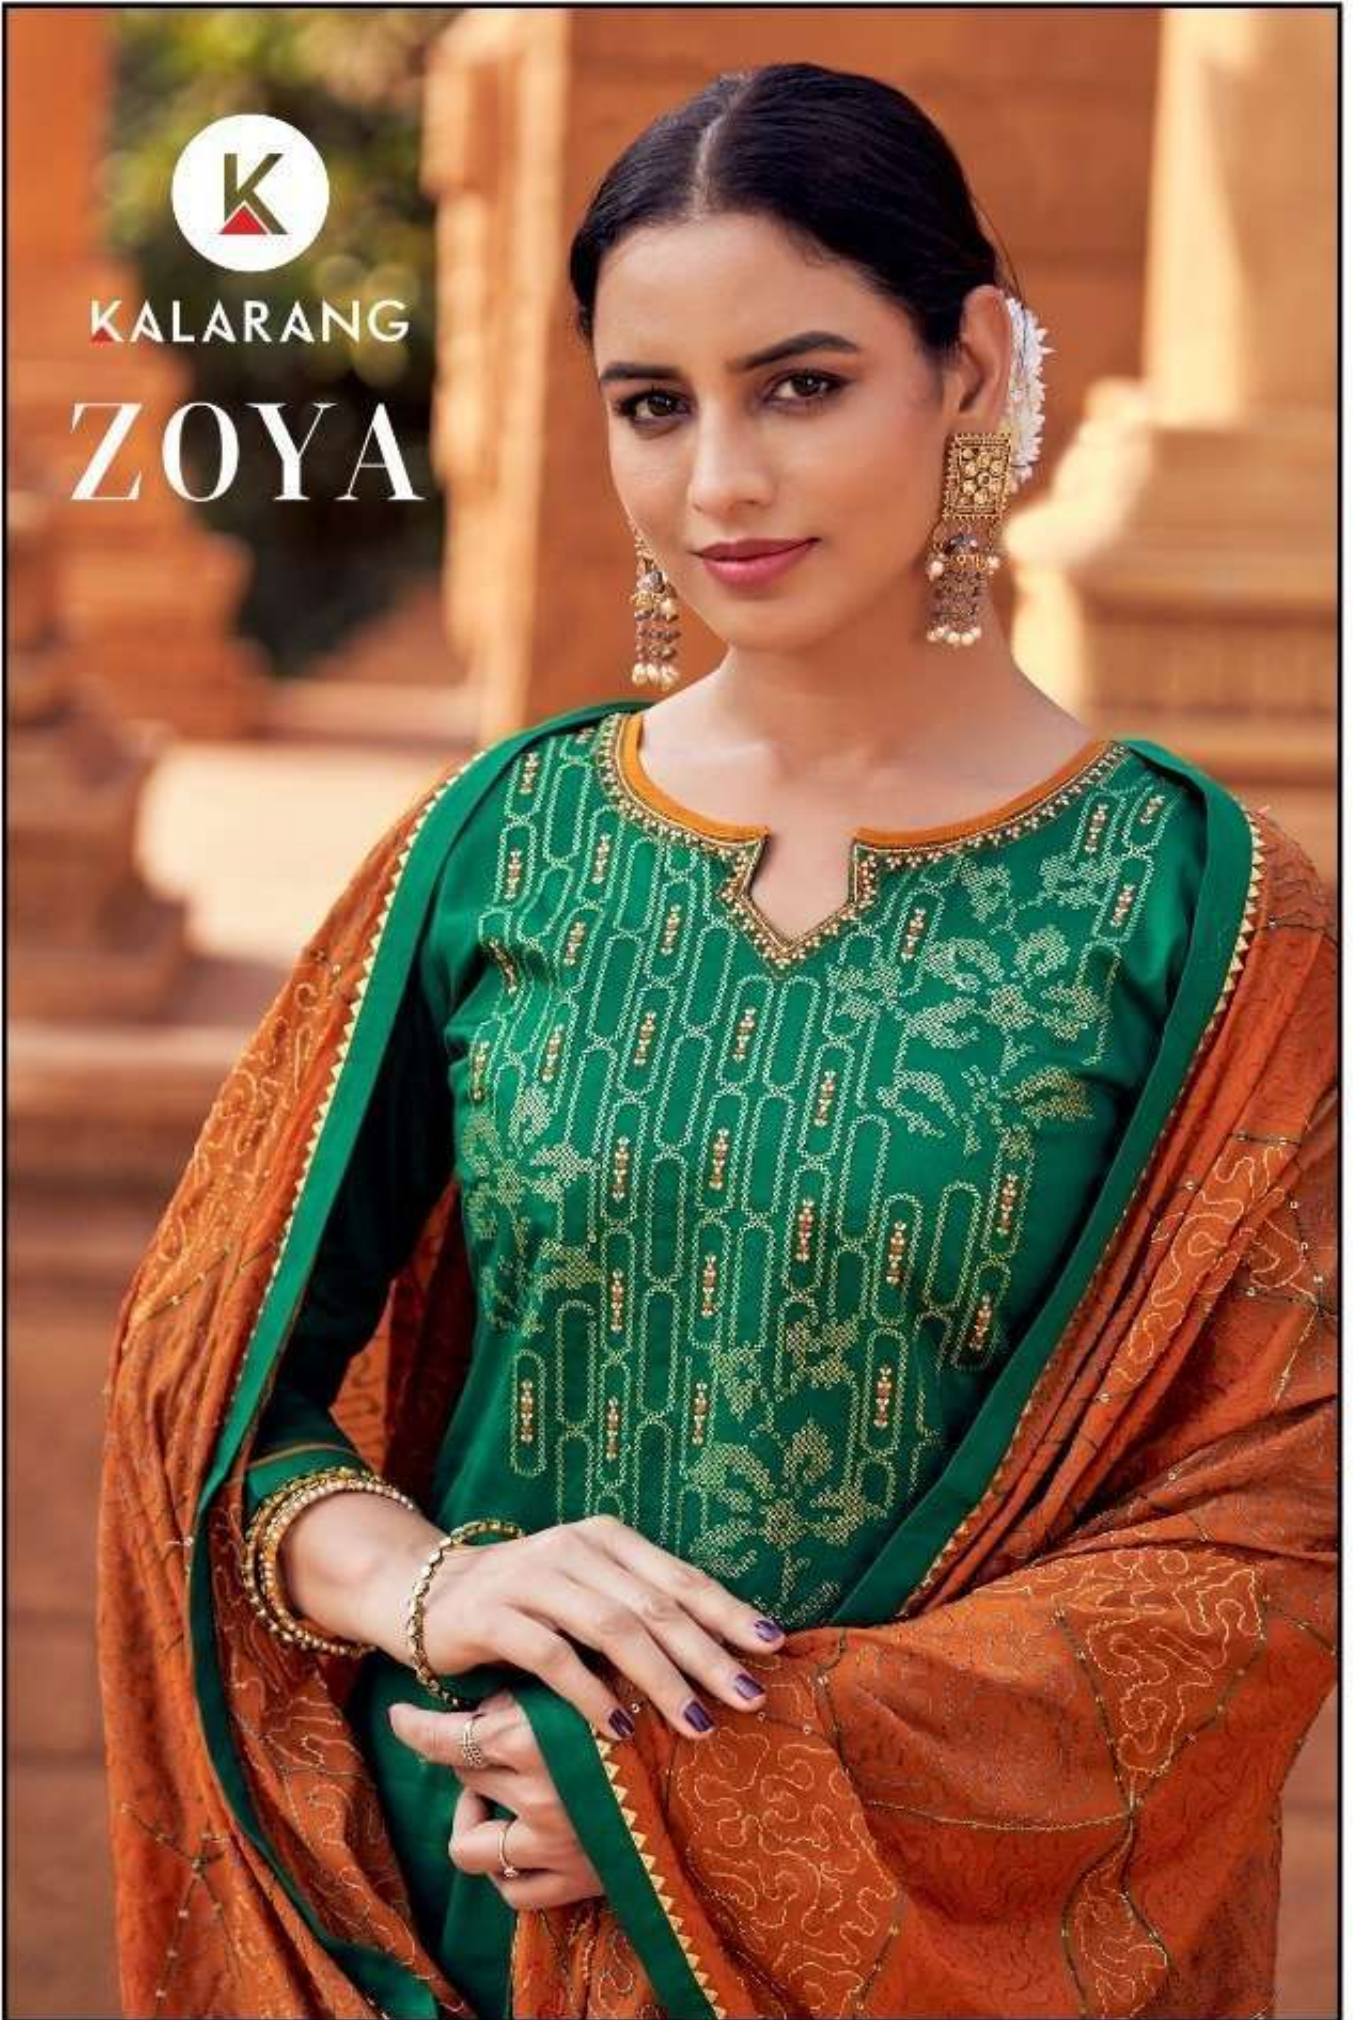

KALARANG

ZOYA

3651

3652

3653

3654

KALARANG

- **TOP** - JAM SILK COTTON WITH WORK
- **BOTTOM** - JAM SATIN
- **DUPATTA** - CHINON WITH HEAVY SEQUENCE WORK
- **DESIGNS**- 04

**Catalogue :- ZOYA**  
**Rate :- 999/-**

KALARANG  
ZOYA

KALARANG

3651

Classic styles with luxurious soft fabrics  
are highlighted by refined and feminine details.

KALARANG

Add a rock special with a solitaire by glamour's.