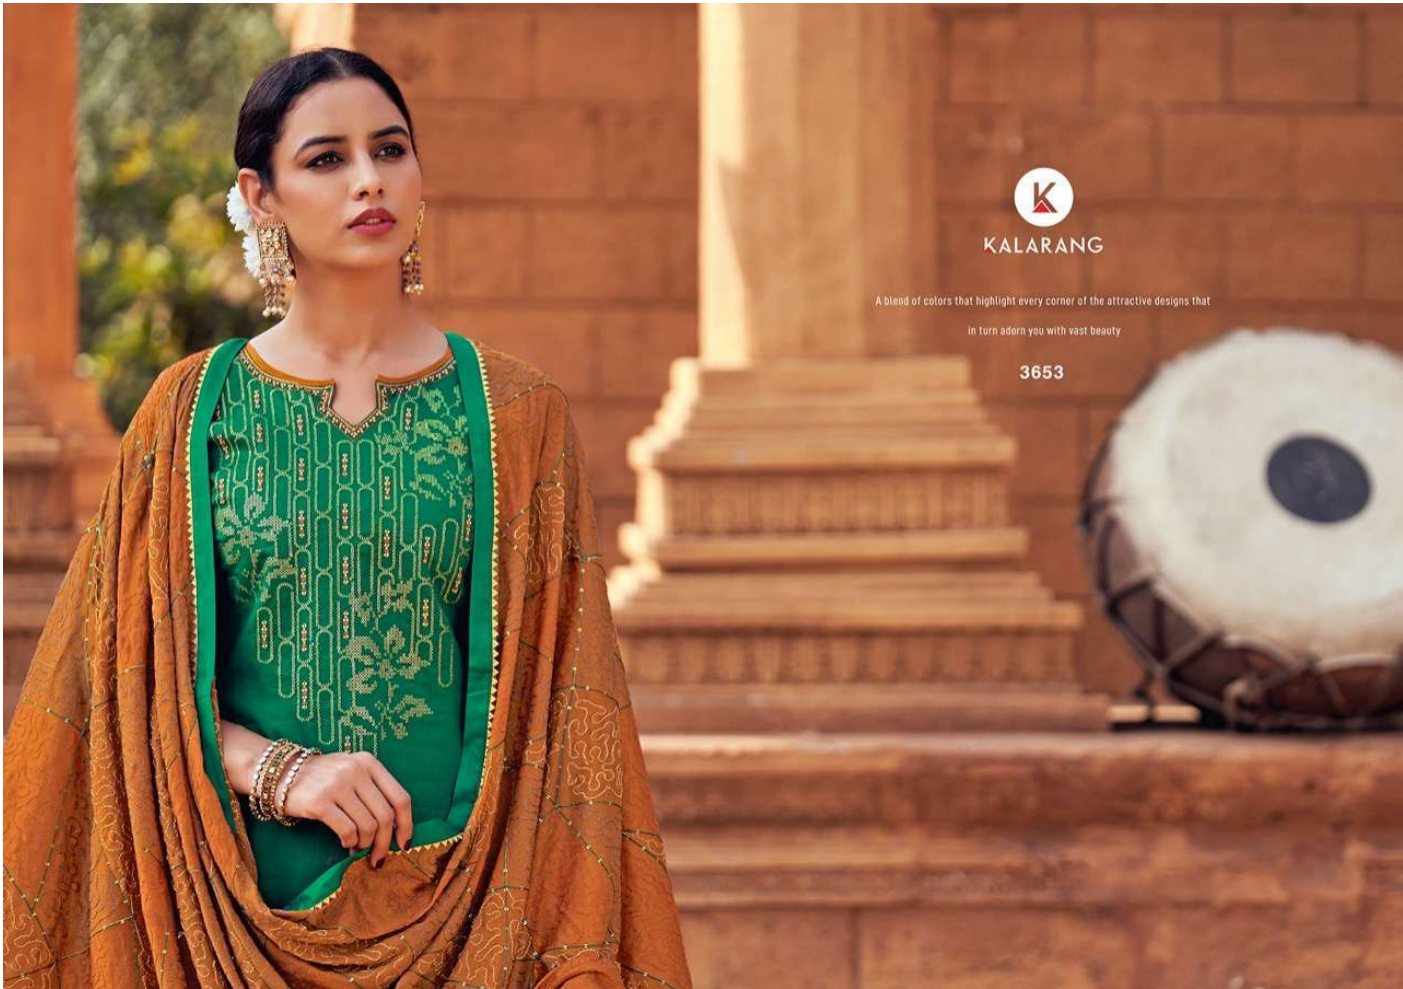

KALARANG

A blend of colors that highlight every corner of the attractive designs that
in turn adorn you with vast beauty

3653