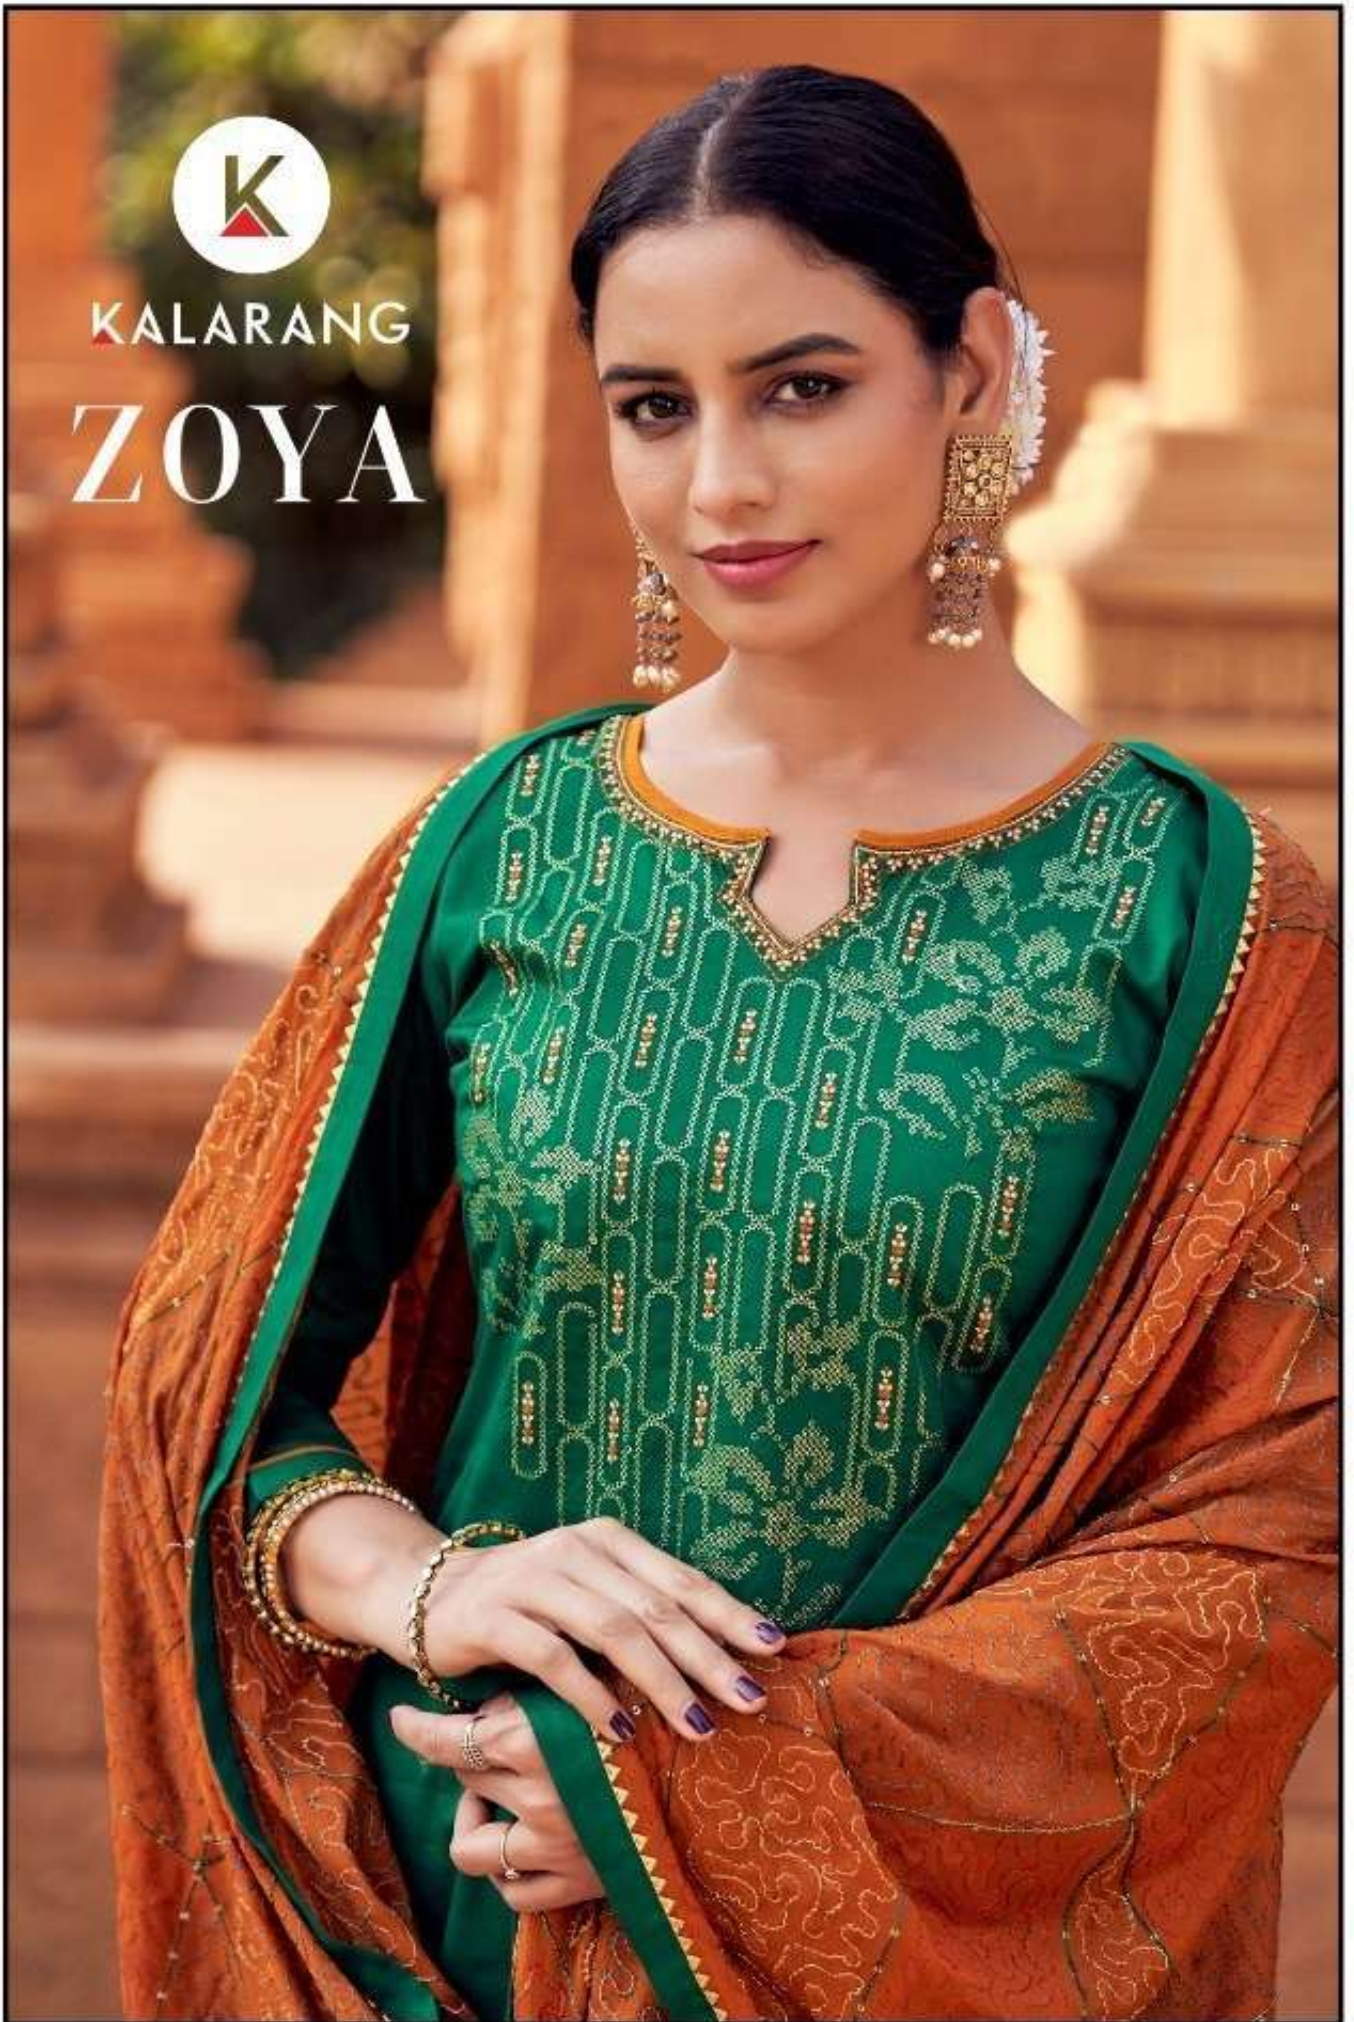

KALARANG

ZOYA

3651

3652

3653

3654

KALARANG

- **TOP** - JAM SILK COTTON WITH WORK
- **BOTTOM** - JAM SATIN
- **DUPATTA** - CHINON WITH HEAVY SEQUENCE WORK
- **DESIGNS**- 04

**Catalogue :- ZOYA**  
**Rate :- 999/-**

KALARANG  
ZOYA

KALARANG

3651

Classic styles with luxurious soft fabrics  
are highlighted by refined and feminine details.

KALARANG

Add a rock special with a solitaire by glamour's.