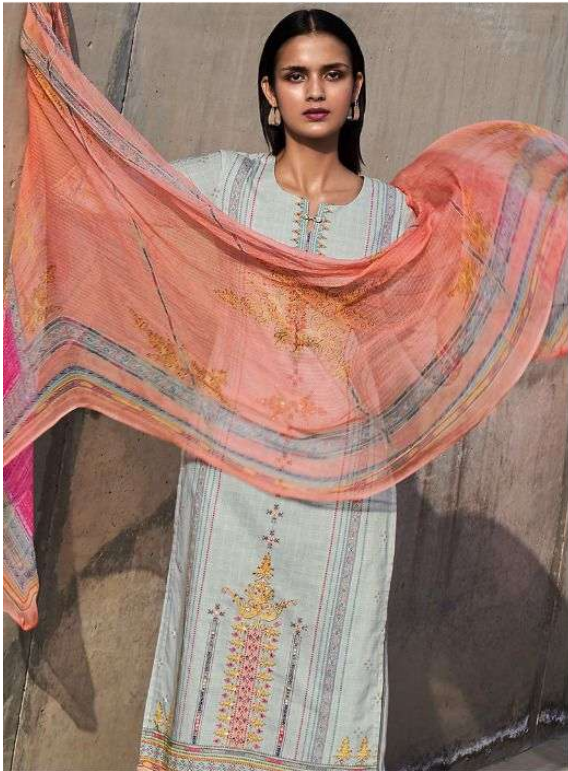

CORAL BY *OmLex*
REFINING ETHALITY

CORAL

Om.lex
REVIVING ETHNICITY

CORAL

BY

Om. Tex[®]

REFINING ETHNICITY

DESIGN NO.	DESCRIPTION	PRICE
01		1680/-
02	TOP: LAWN COTTON DIGITAL PRINT WITH HANDWORK	1680/-
03	BOTTOM:HEAVY LAWN COTTON	1680/-
04	DUPATTA:BEMBERG CHIFFON	1680/-
05		1680/-
06		1680/-
TOTAL PCS : 06	WWW.OMTEX.IN	10080/-

PRODUCT NAME

CORAL

DESIGN NO.
01 TO 06

:TOP:
LAWN COTTON DIGITAL PRINT WITH HANDWORK

:BOTTOM:
HEAVY LAWN COTTON

CORAL BY *OmLex*
REFINING ELEGANCE

Om.Lex
REFINING BEAUTEFY

Om.lex
REFINING CLASSICITY
05