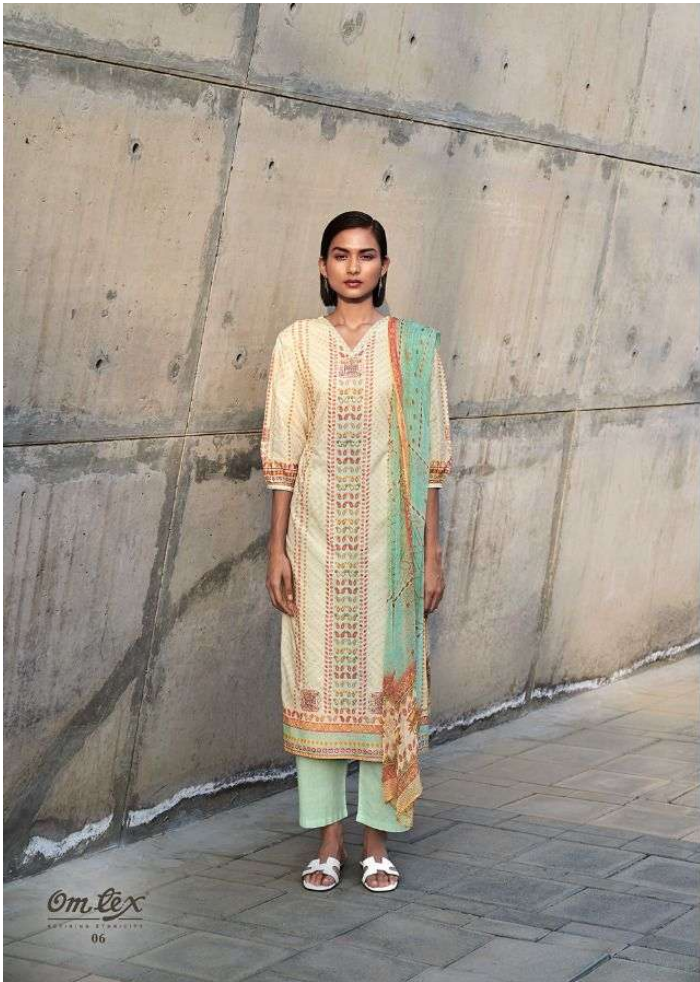

CORAL BY *OmLex*
REFINING ETHALITY

CORAL

Om.lex
REVIVING ETHNICITY

CORAL

BY

Om. Tex[®]

REFINING ETHNICITY

DESIGN NO.	DESCRIPTION	PRICE
01		1680/-
02	TOP: LAWN COTTON DIGITAL PRINT WITH HANDWORK	1680/-
03	BOTTOM:HEAVY LAWN COTTON	1680/-
04	DUPATTA:BEMBERG CHIFFON	1680/-
05		1680/-
06		1680/-
TOTAL PCS : 06	WWW.OMTEX.IN	10080/-