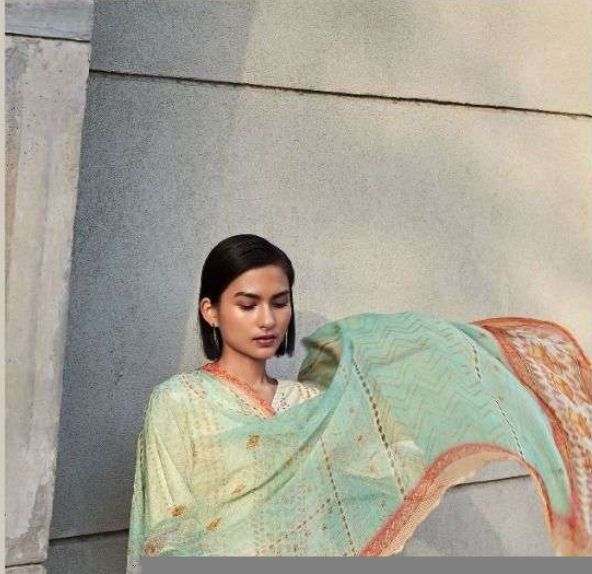

CORAL BY *OmLex*
REFINING ETHALITY

CORAL

Om.lex
REVIVING ETHNICITY

CORAL

BY

Om. Tex[®]

REFINING ETHNICITY

DESIGN NO.	DESCRIPTION	PRICE
01		1680/-
02	TOP: LAWN COTTON DIGITAL PRINT WITH HANDWORK	1680/-
03	BOTTOM:HEAVY LAWN COTTON	1680/-
04	DUPATTA:BEMBERG CHIFFON	1680/-
05		1680/-
06		1680/-
TOTAL PCS : 06	WWW.OMTEX.IN	10080/-