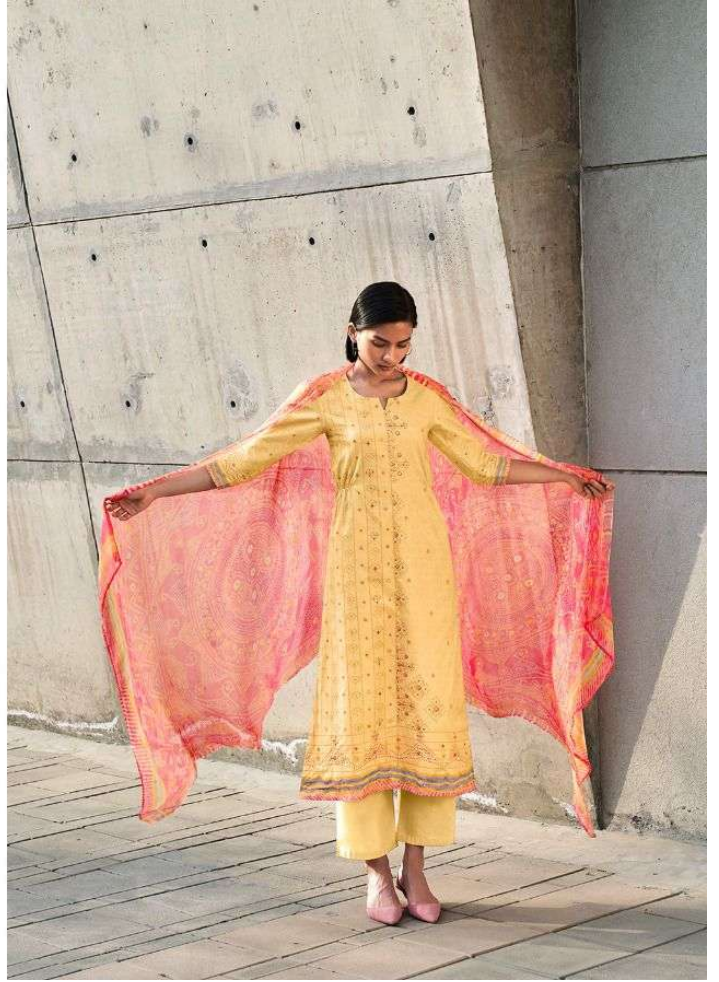

CORAL BY *OmLex*
REFINING ETHALITY

CORAL

Om.lex
REVIVING ETHNICITY

CORAL

BY

Om. Tex[®]

REFINING ETHNICITY

DESIGN NO.	DESCRIPTION	PRICE
01		1680/-
02	TOP: LAWN COTTON DIGITAL PRINT WITH HANDWORK	1680/-
03	BOTTOM:HEAVY LAWN COTTON	1680/-
04	DUPATTA:BEMBERG CHIFFON	1680/-
05		1680/-
06		1680/-
TOTAL PCS : 06	WWW.OMTEX.IN	10080/-

PRODUCT NAME

CORAL

DESIGN NO.
01 TO 06

:TOP:
LAWN COTTON DIGITAL PRINT WITH HANDWORK

:BOTTOM:
HEAVY LAWN COTTON

CORAL BY *OmLex*
REFINING ELEGANCE

Om.Lex
REFINING BEAUTEFY

Om.lex
REFINING CLASSICITY
05