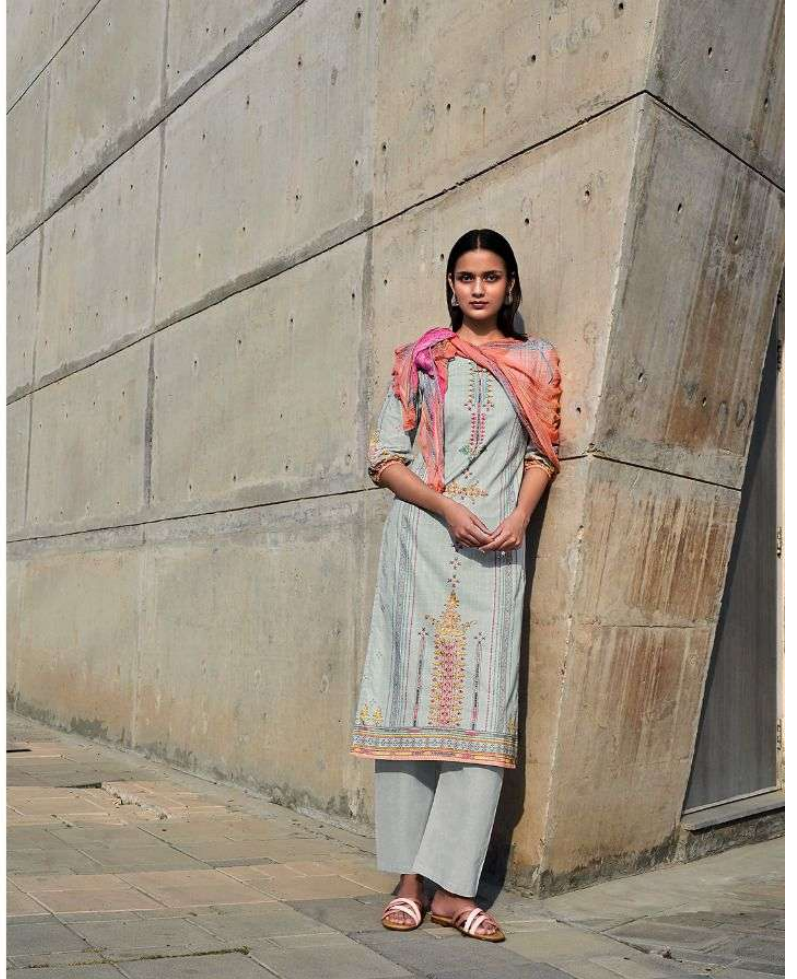

PRODUCT NAME

CORAL

DESIGN NO.
01 TO 06

:TOP:
LAWN COTTON DIGITAL PRINT WITH HANDWORK

:BOTTOM:
HEAVY LAWN COTTON

CORAL BY *OmLex*
REFINING ELEGANCE

Om.Lex
REFINING BEAUTEFY

Om.lex
REFINING CLASSICITY
05