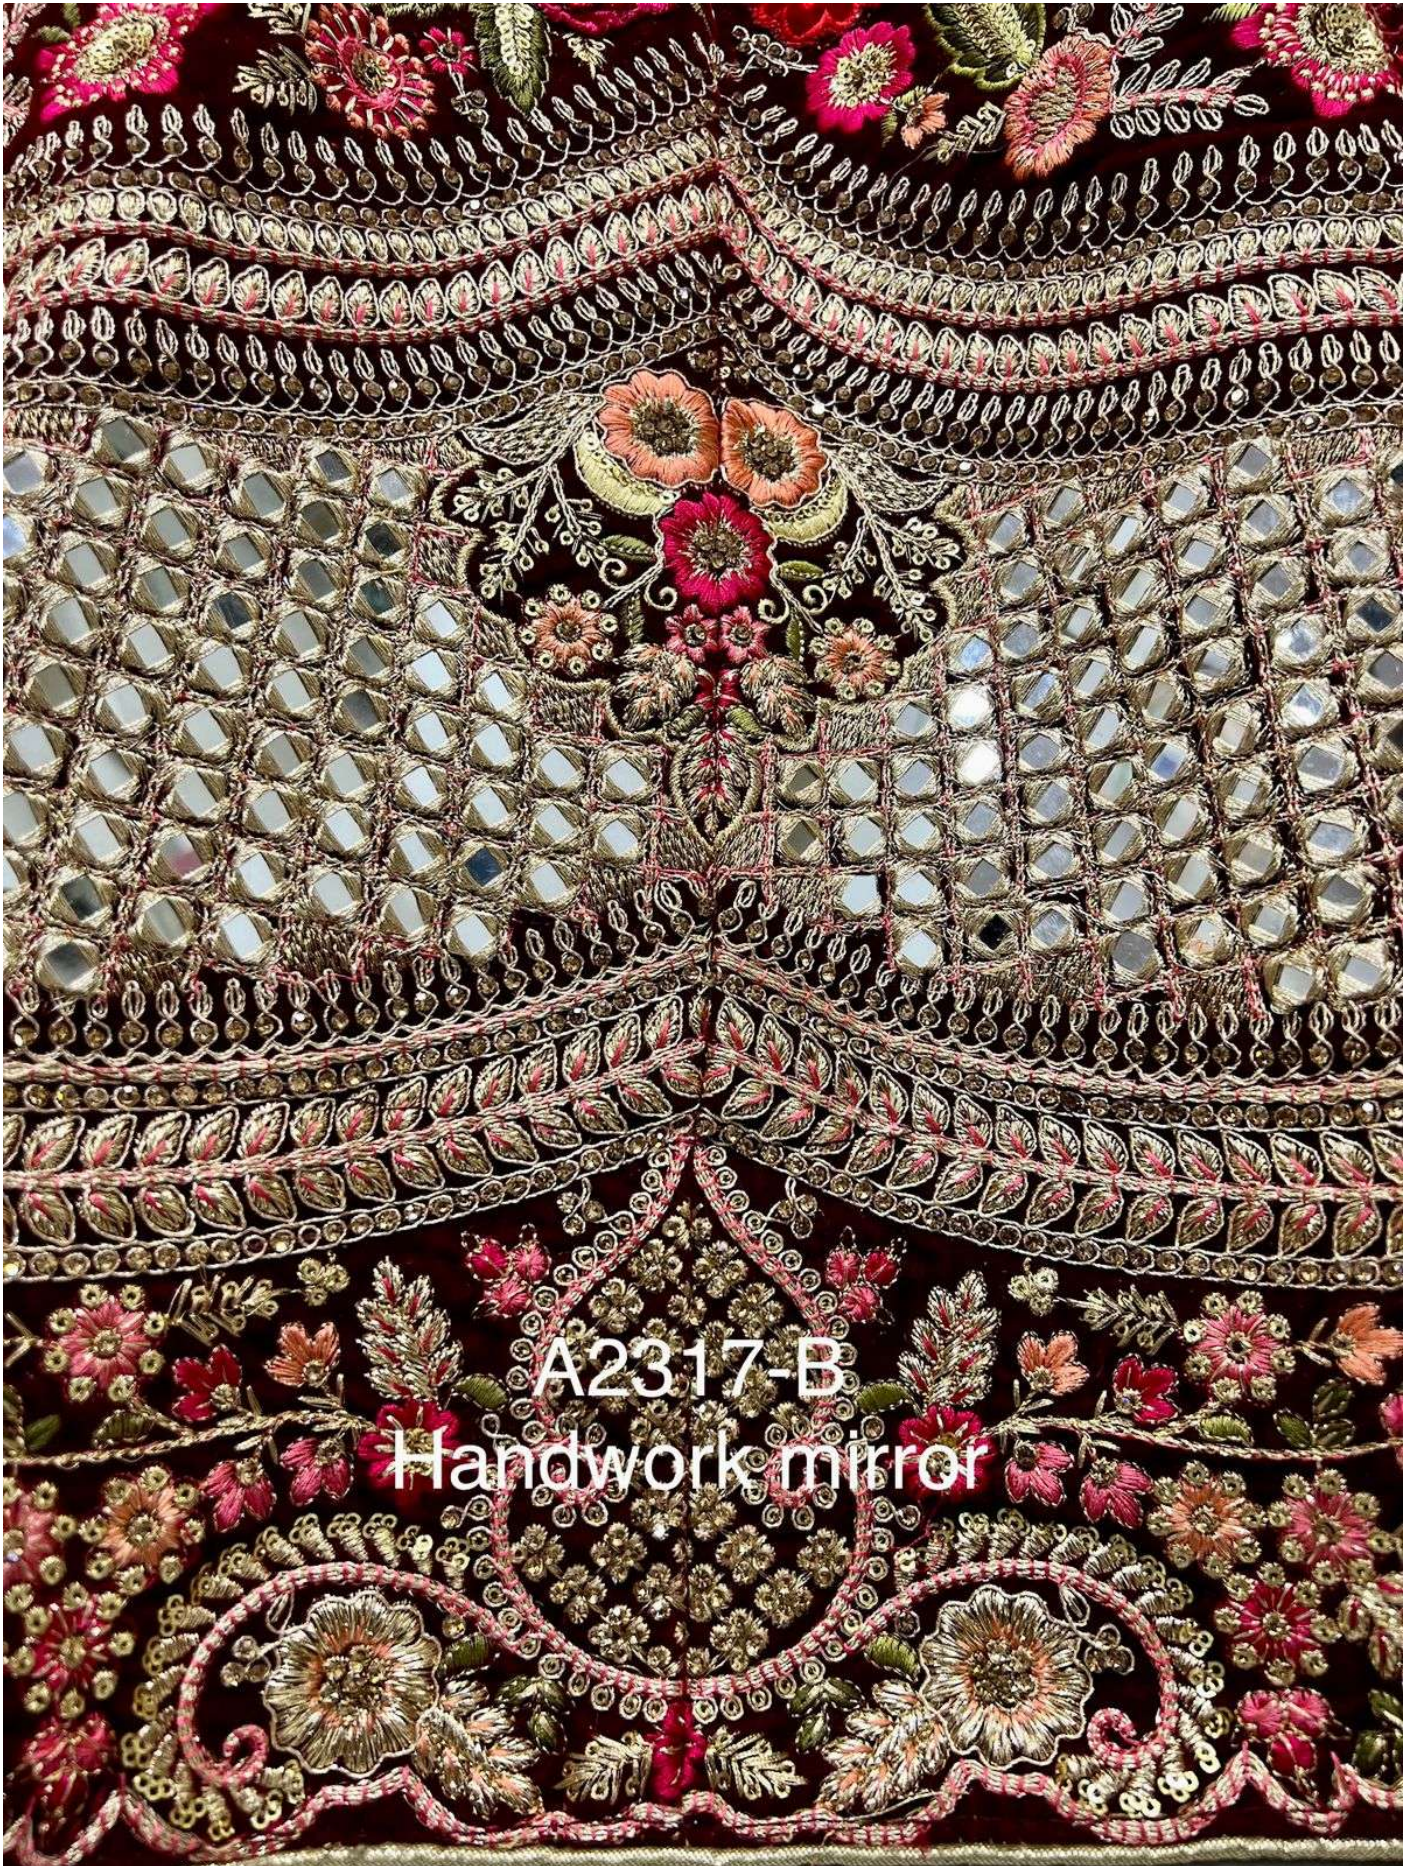

A2317-B
Maroon

A2317-B
Maroon lehenga
close up

A2317-B
Maroon

A2317-B
- hand mirror crafted
Multi niddle thread
Dori work
Sequins work
Flower patch work

A2317-A
Rani Pink

A2317-B
Maroon

A2317-A

- patch flower

Hand mirror craft

Multi thread work

Sequins work

A2317-A
Rani pink

A2317-B
Handwork mirror

A2317-A
Rani pink work
close up