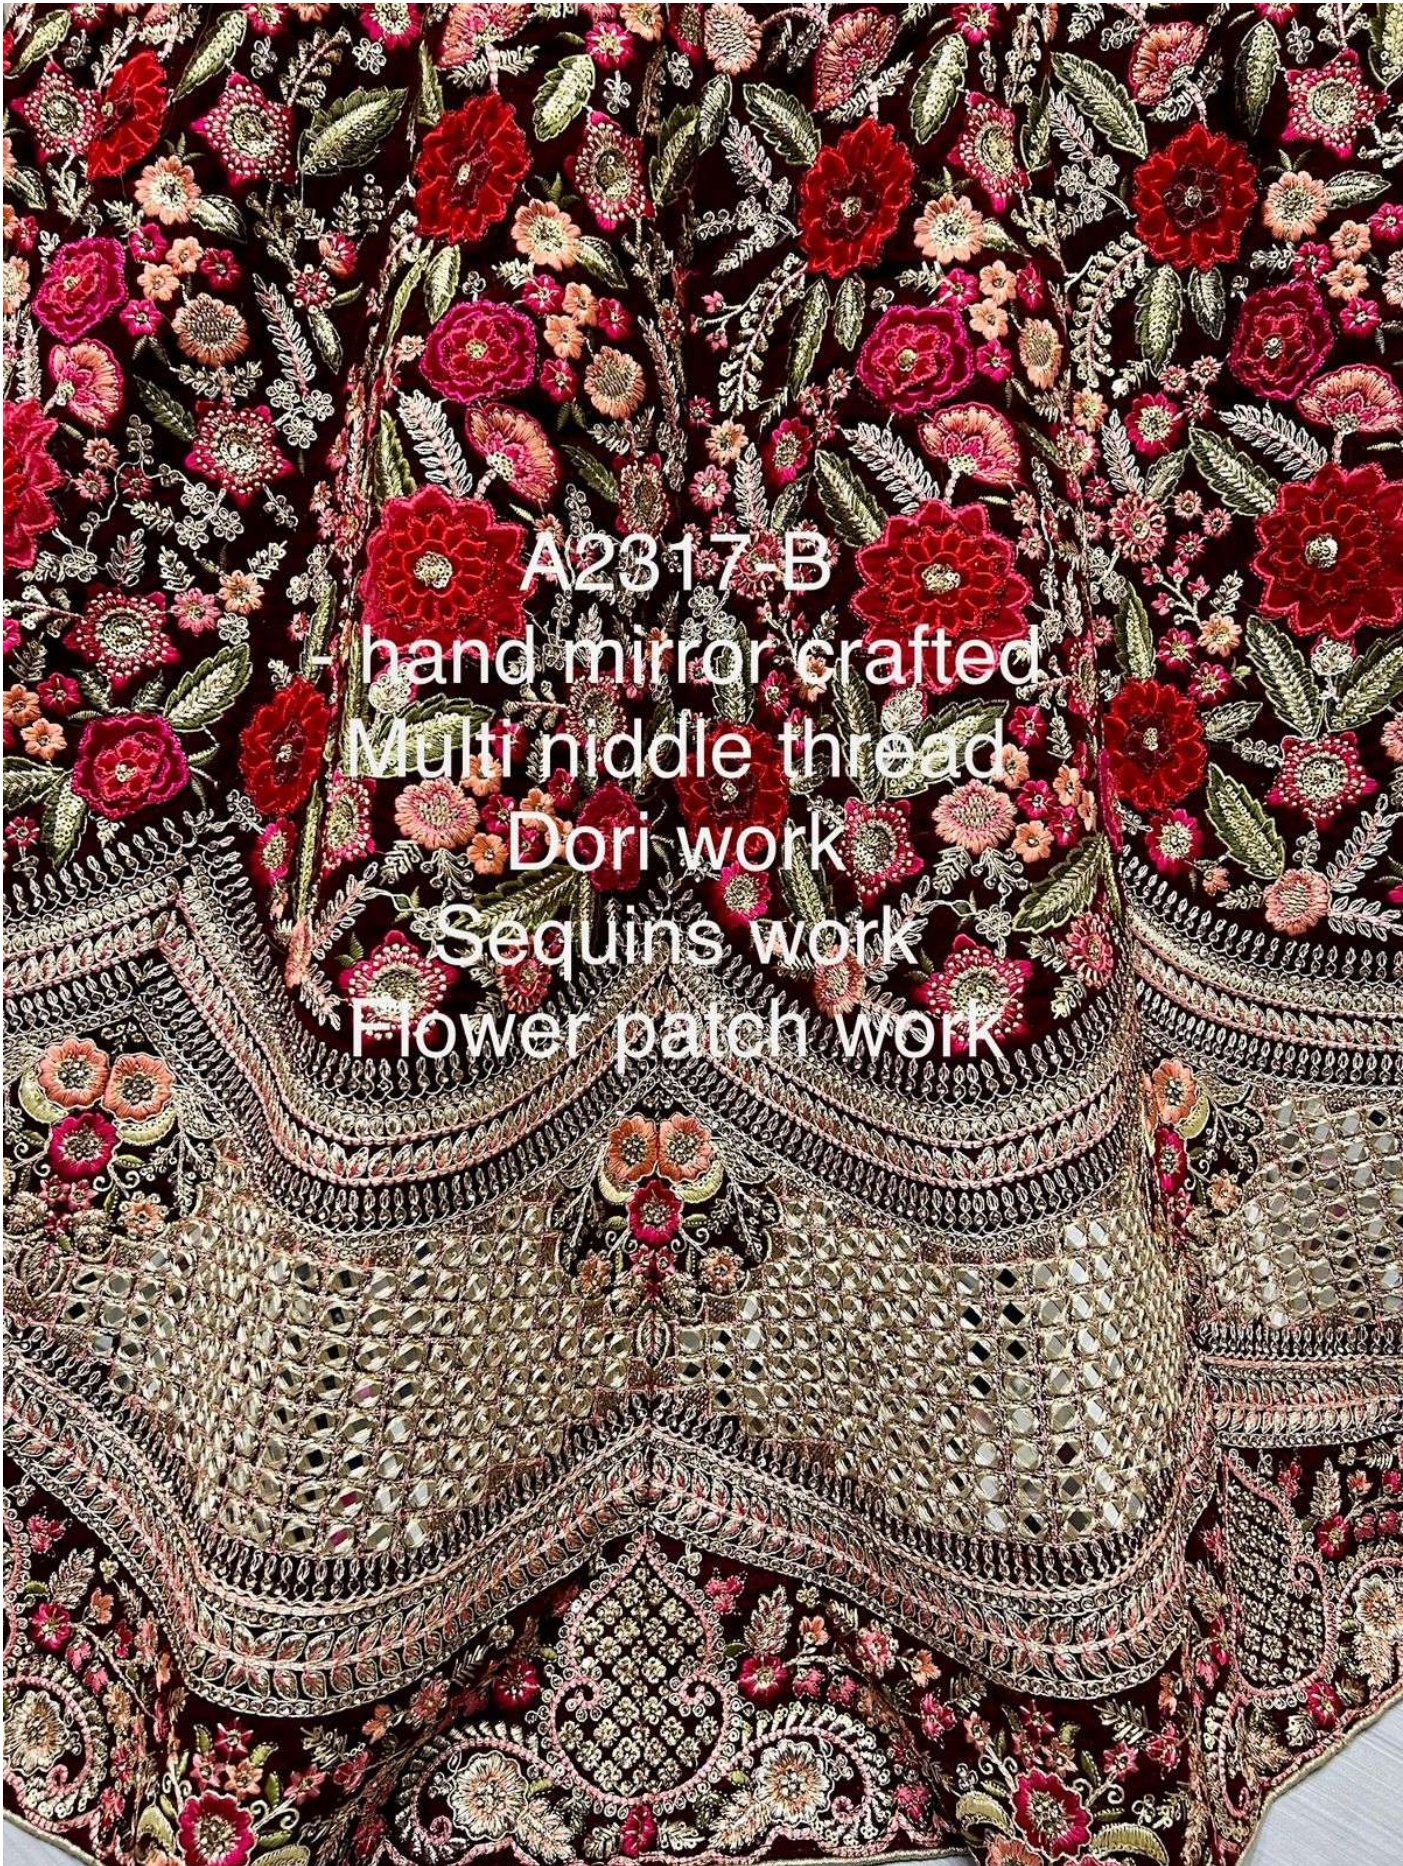

A2317-B
Maroon

A2317-B
Maroon lehenga
close up

A2317-B
Maroon

A2317-B
- hand mirror crafted
Multi niddle thread
Dori work
Sequins work
Flower patch work

A2317-A
Rani Pink

A2317-B
Maroon

A2317-A

- patch flower

Hand mirror craft

Multi thread work

Sequins work

A2317-A
Rani pink

A2317-B
Handwork mirror

A2317-A
Rani pink work
close up