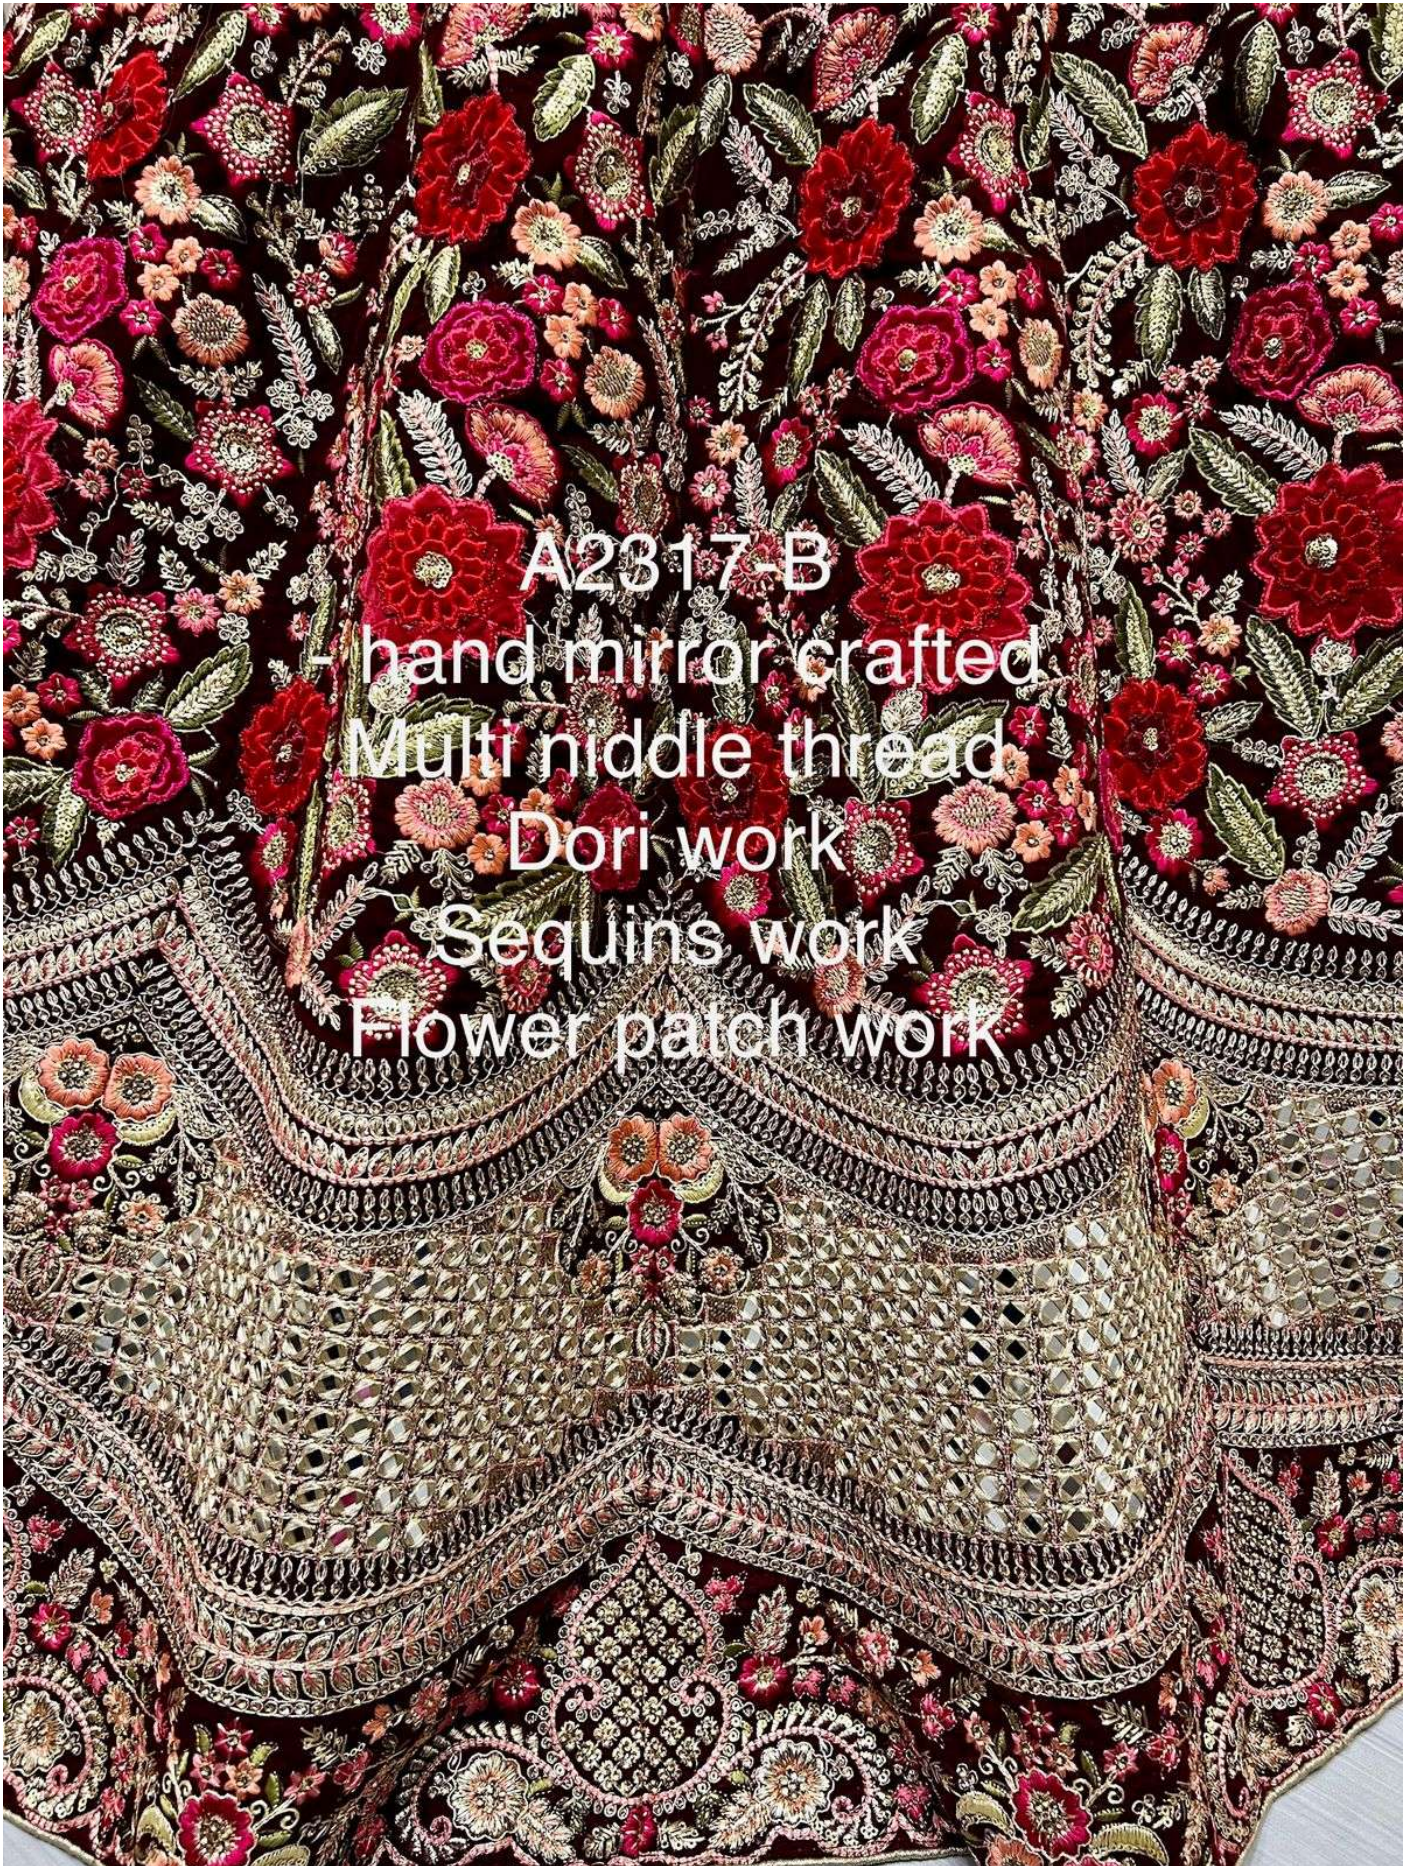

A2317-B  
Maroon

A2317-B  
Maroon lehenga  
close up

A2317-B  
Maroon

A2317-B  
- hand mirror crafted  
Multi niddle thread  
Dori work  
Sequins work  
Flower patch work

A2317-A  
Rani Pink

A2317-B  
Maroon

A2317-A

- patch flower

Hand mirror craft

Multi thread work

Sequins work

A2317-A  
Rani pink

A2317-B  
Handwork mirror

A2317-A  
Rani pink work  
close up