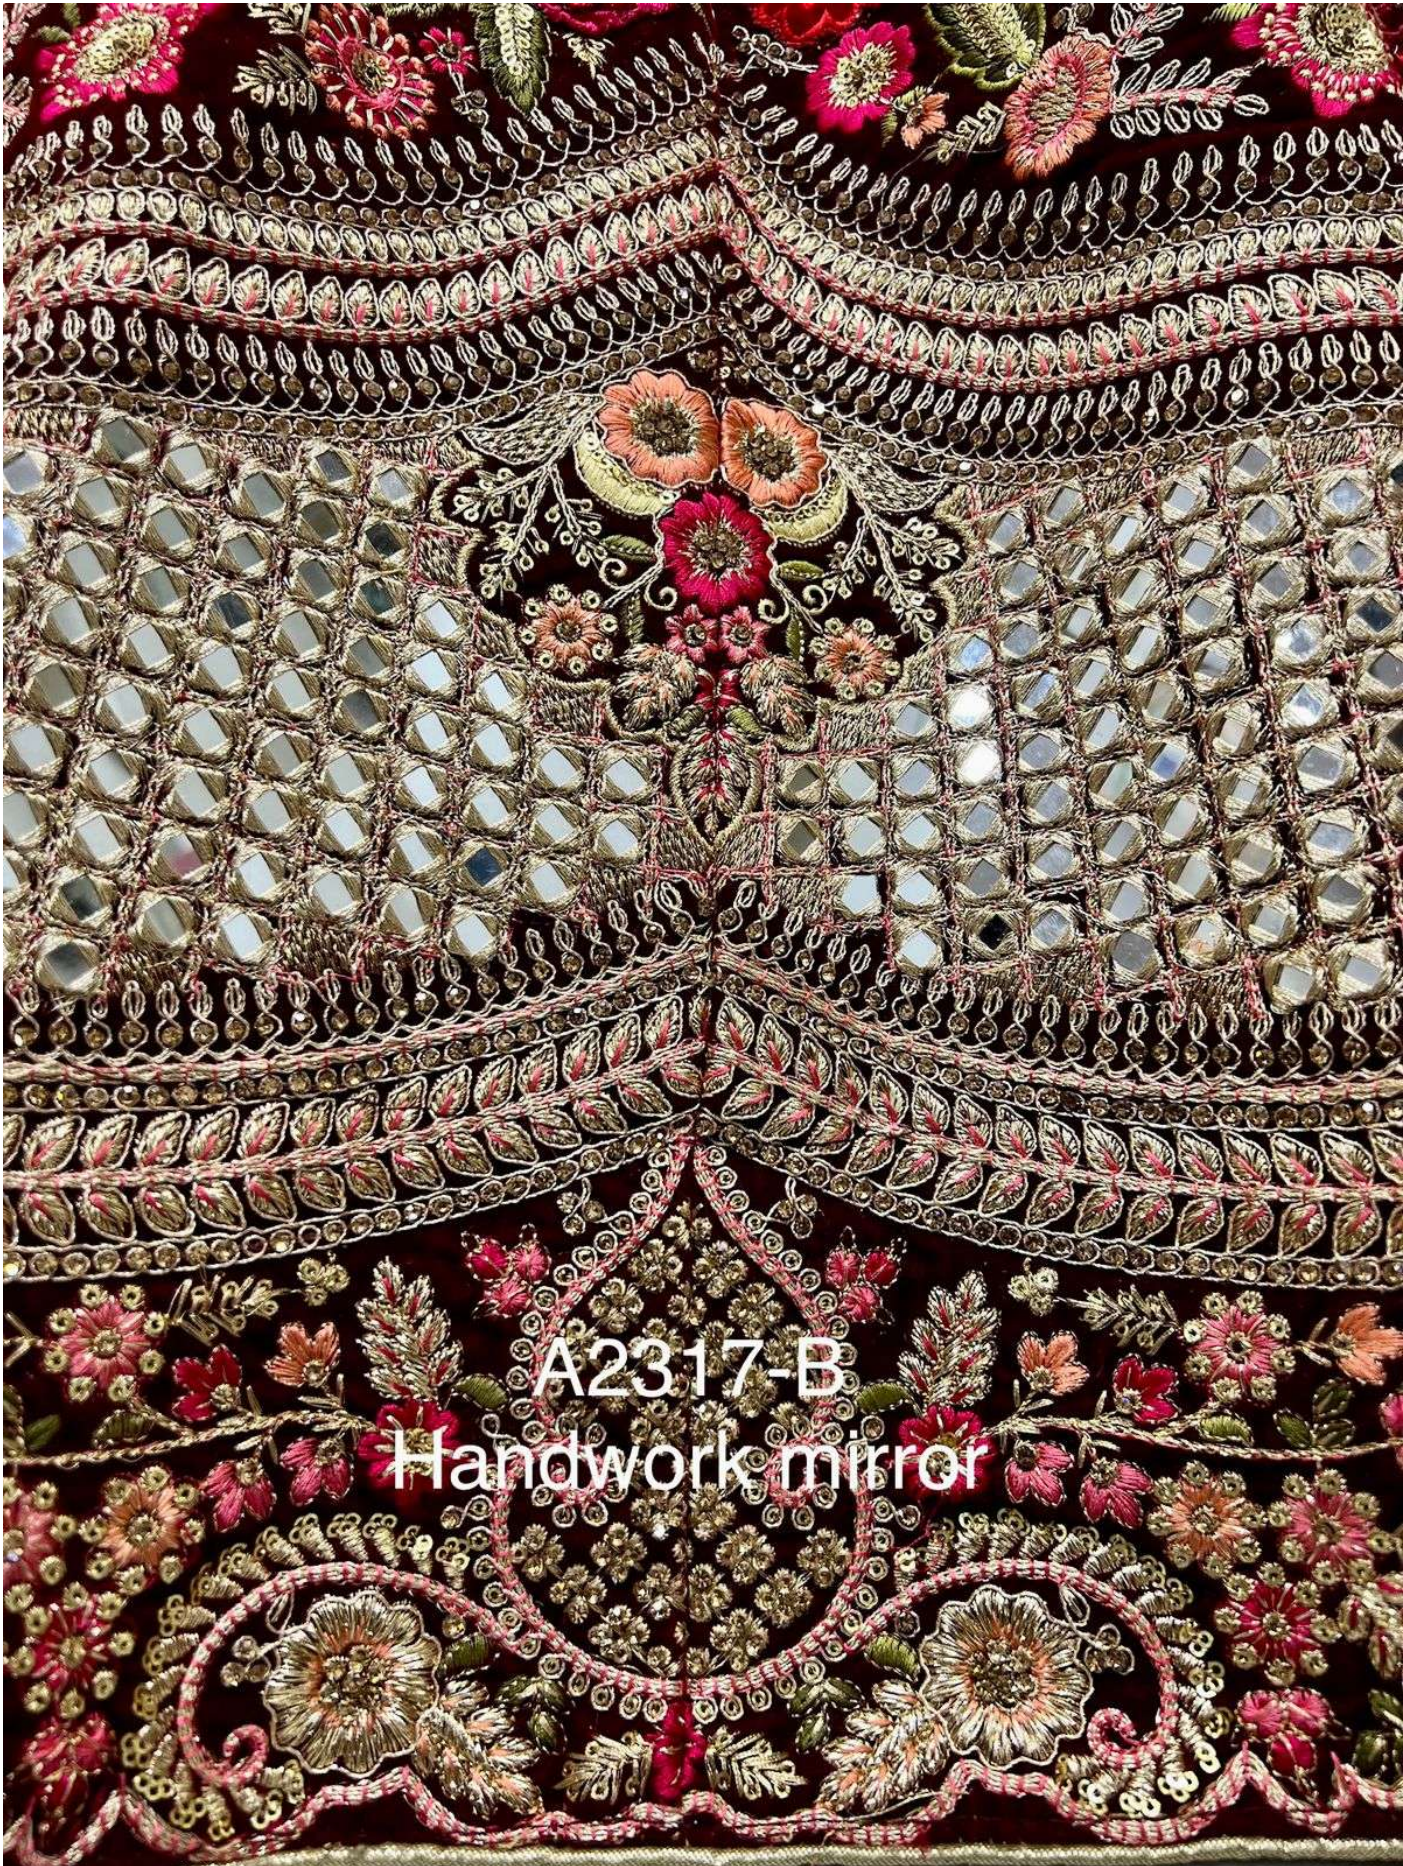

A2317-B  
Maroon

A2317-B  
Maroon lehenga  
close up

A2317-B  
Maroon

A2317-B  
- hand mirror crafted  
Multi niddle thread  
Dori work  
Sequins work  
Flower patch work

A2317-A  
Rani Pink

A2317-B  
Maroon

A2317-A

- patch flower

Hand mirror craft

Multi thread work

Sequins work

A2317-A  
Rani pink

A2317-B  
Handwork mirror

A2317-A  
Rani pink work  
close up