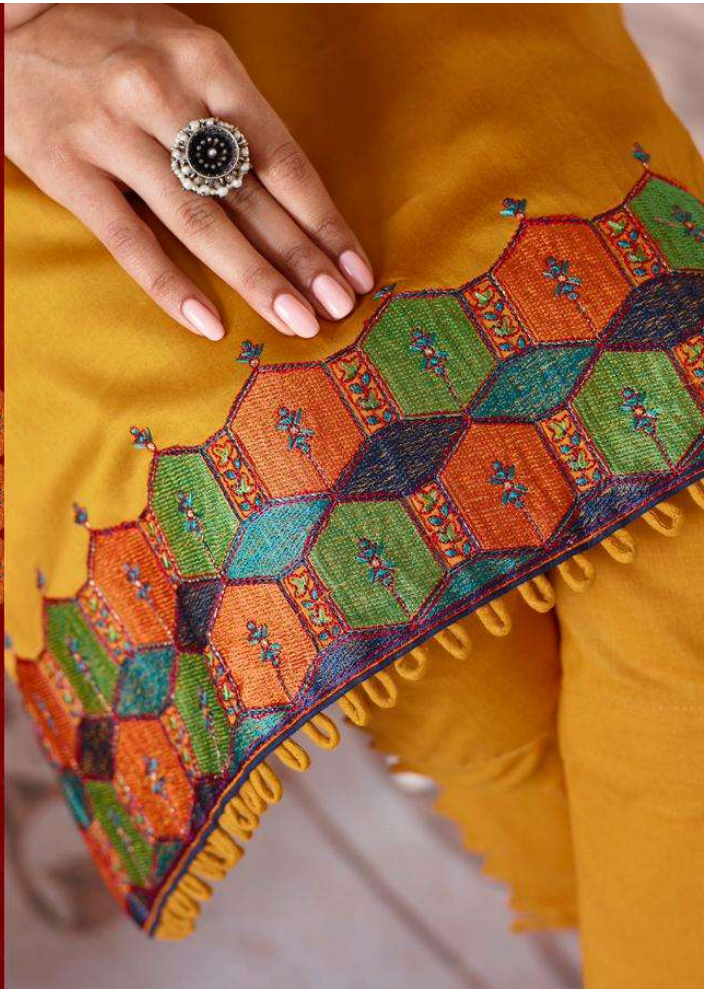

PATOLA
12004

PATOLA
12005

PATOLA
12006