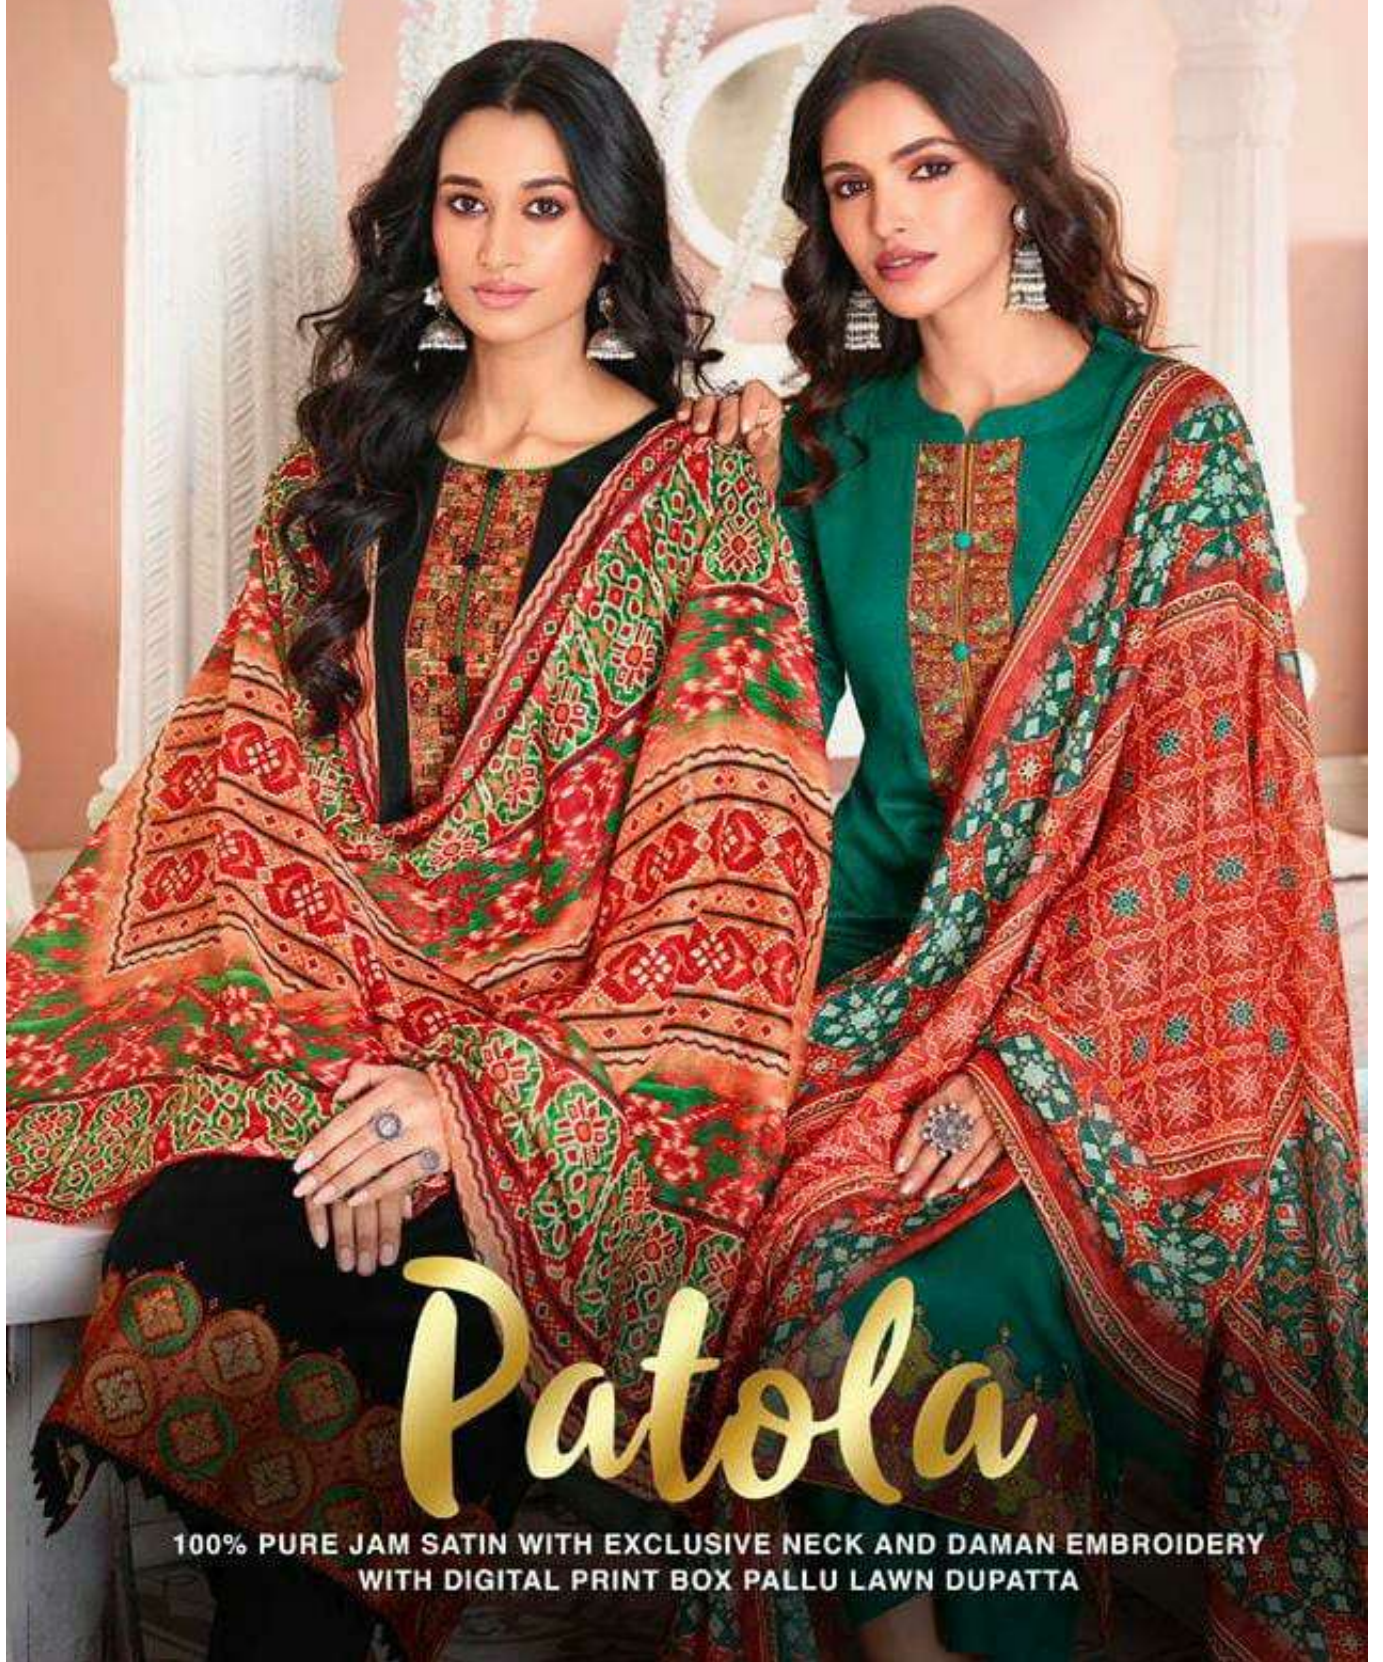

ممتاز آرٹس

MUMTAZ ARTS®

Rangon ki Rang

Patola

100% PURE JAM SATIN WITH EXCLUSIVE NECK AND DAMAN EMBROIDERY
WITH DIGITAL PRINT BOX PALLU LAWN DUPATTA