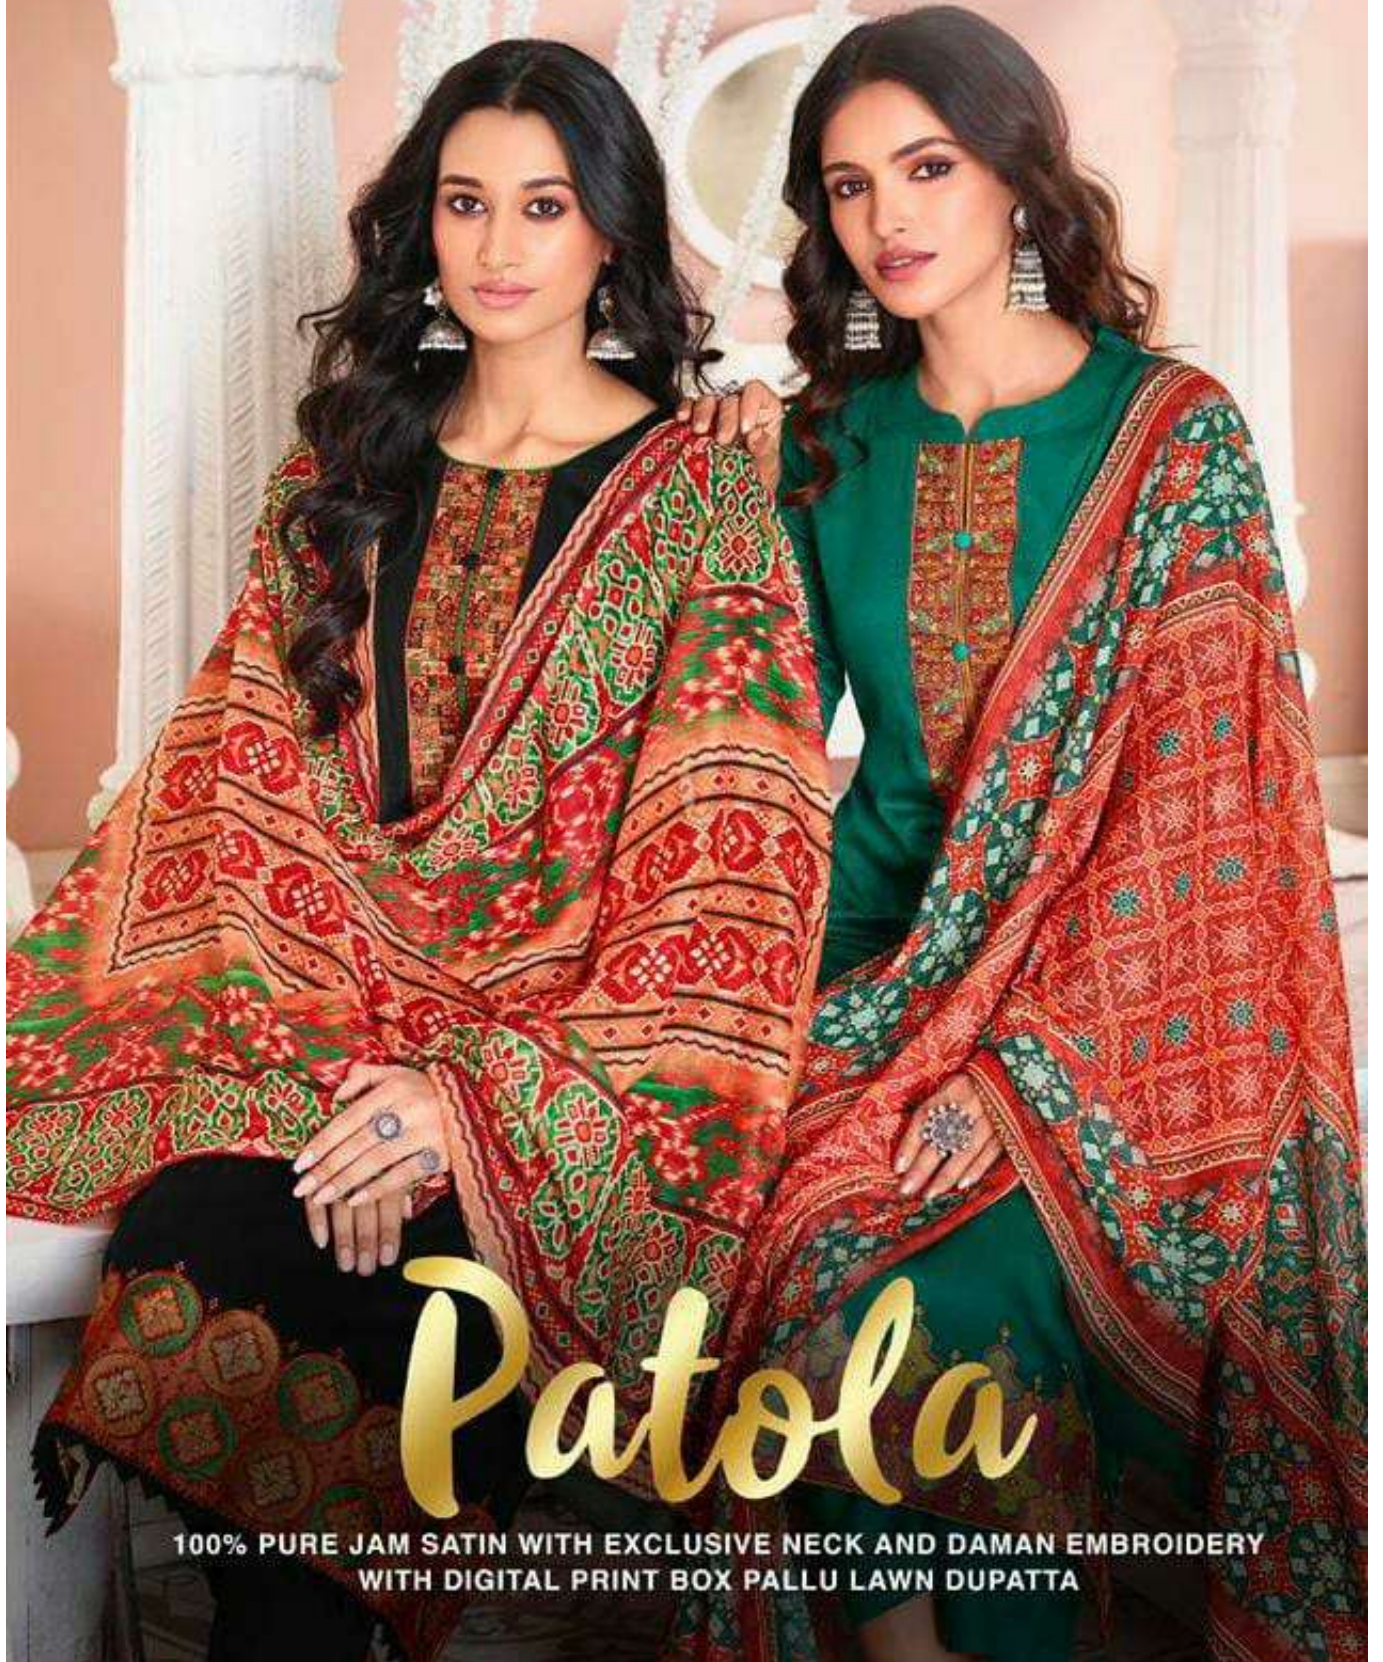

MUMTAZ ARTS
Designs by Mumtaz

Patola

100% PURE JAM SATIN WITH EXCLUSIVE NECK AND DAMAN EMBROIDERY
WITH DIGITAL PRINT BOX PALLU LAWN DUPATTA

ممتاز آرٹس

MUMTAZ ARTS®

Rangon ki Rang

Patola

100% PURE JAM SATIN WITH EXCLUSIVE NECK AND DAMAN EMBROIDERY
WITH DIGITAL PRINT BOX PALLU LAWN DUPATTA