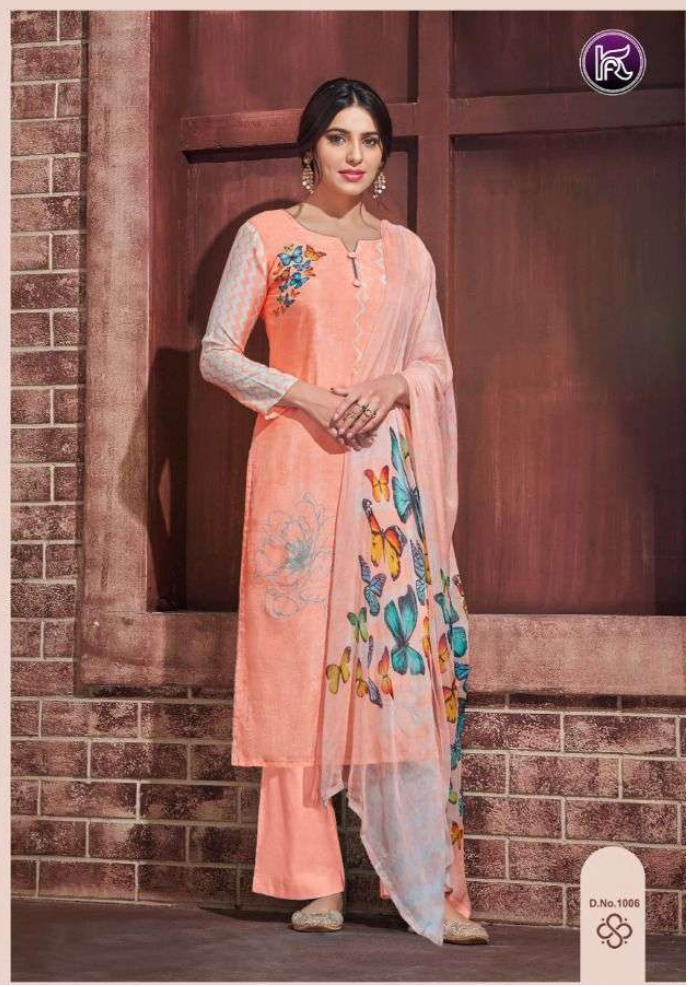

TITLI

Instinctive & immortal

Expanding natural colours to the  
Femininity provides you shades which you  
Can carry with pride

D.No.1005

# Glued & glittery

*Powerful women should reflect two attributes, classy and fabulous.  
Fashion comes to embellishment and Comfort with us*

D.No.1003

D.No.1001

D.No.1002

D.No.1003

D.No.1004

D.No.1005

# Marvel & majestic

*This splendid piece of fashion perfectly illustrates your personality. Explore real felicity by carrying our unique art.*

Feel the resonance with our sensational and extremely majestic collection this year.