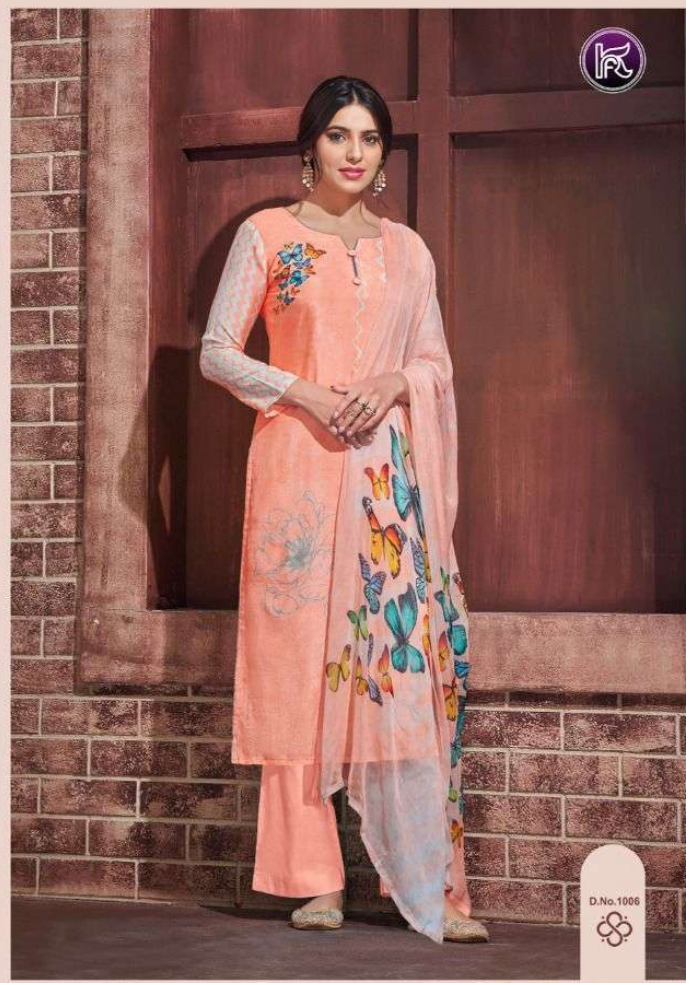

TITLI

Instinctive & immortal

Expanding natural colours to the  
Femininity provides you shades which you  
Can carry with pride

D.No.1005

# Glued & glittery

*Powerful women should reflect two attributes, classy and fabulous.  
Fashion comes to embellishment and Comfort with us*

D.No.1003

D.No.1001

D.No.1002

D.No.1003

D.No.1004

D.No.1005

# Marvel & majestic

*This splendid piece of fashion perfectly illustrates your personality. Explore real felicity by carrying our unique art.*

Feel the resonance with our sensational and extremely majestic collection this year.