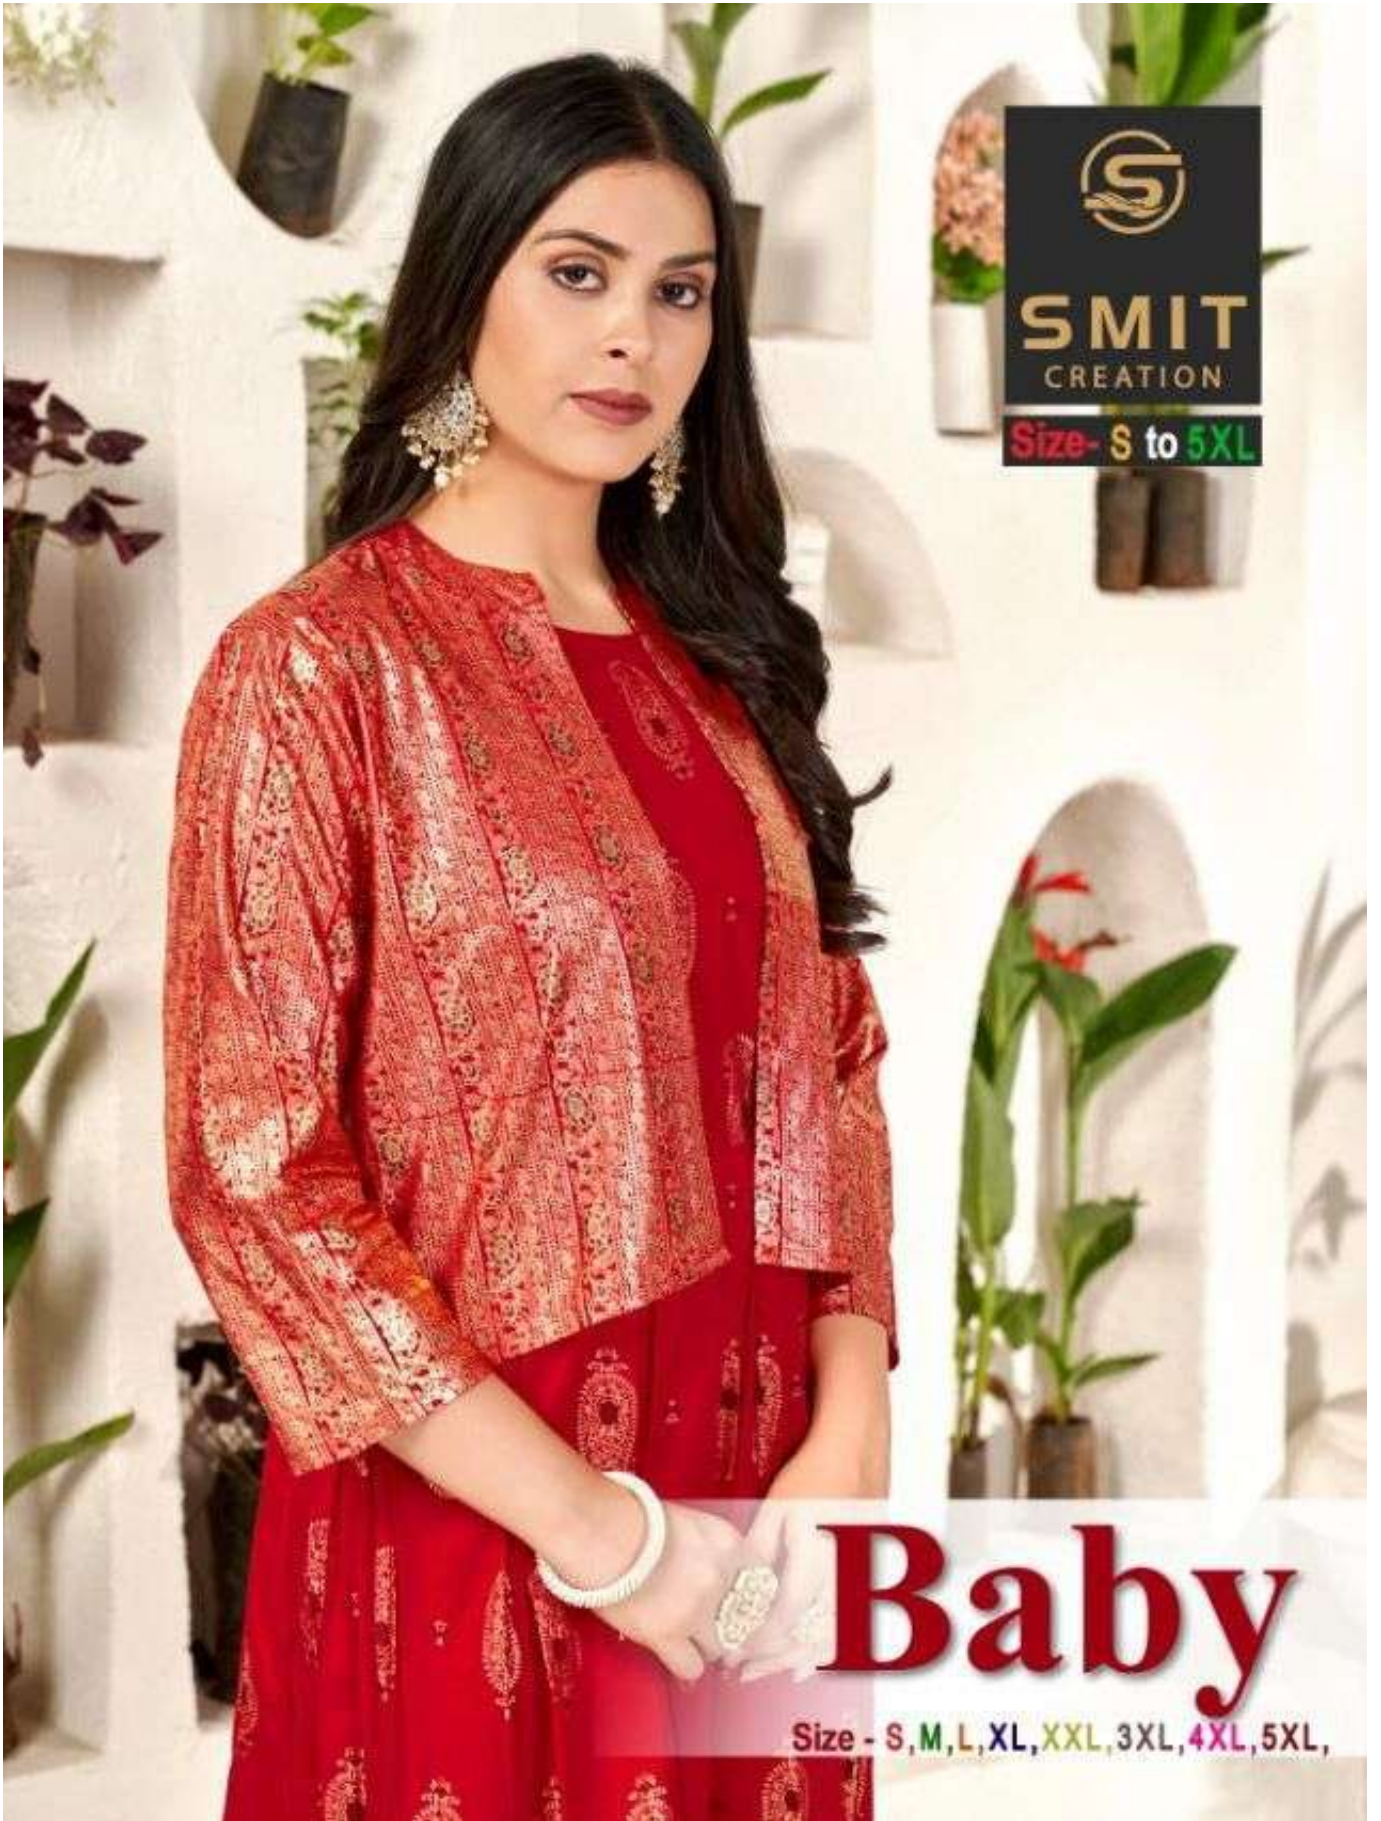

1005

1006

1007

1008

SMIT
CREATION

Size- S to 5XL

Baby

Size - S, M, L, XL, XXL, 3XL, 4XL, 5XL,