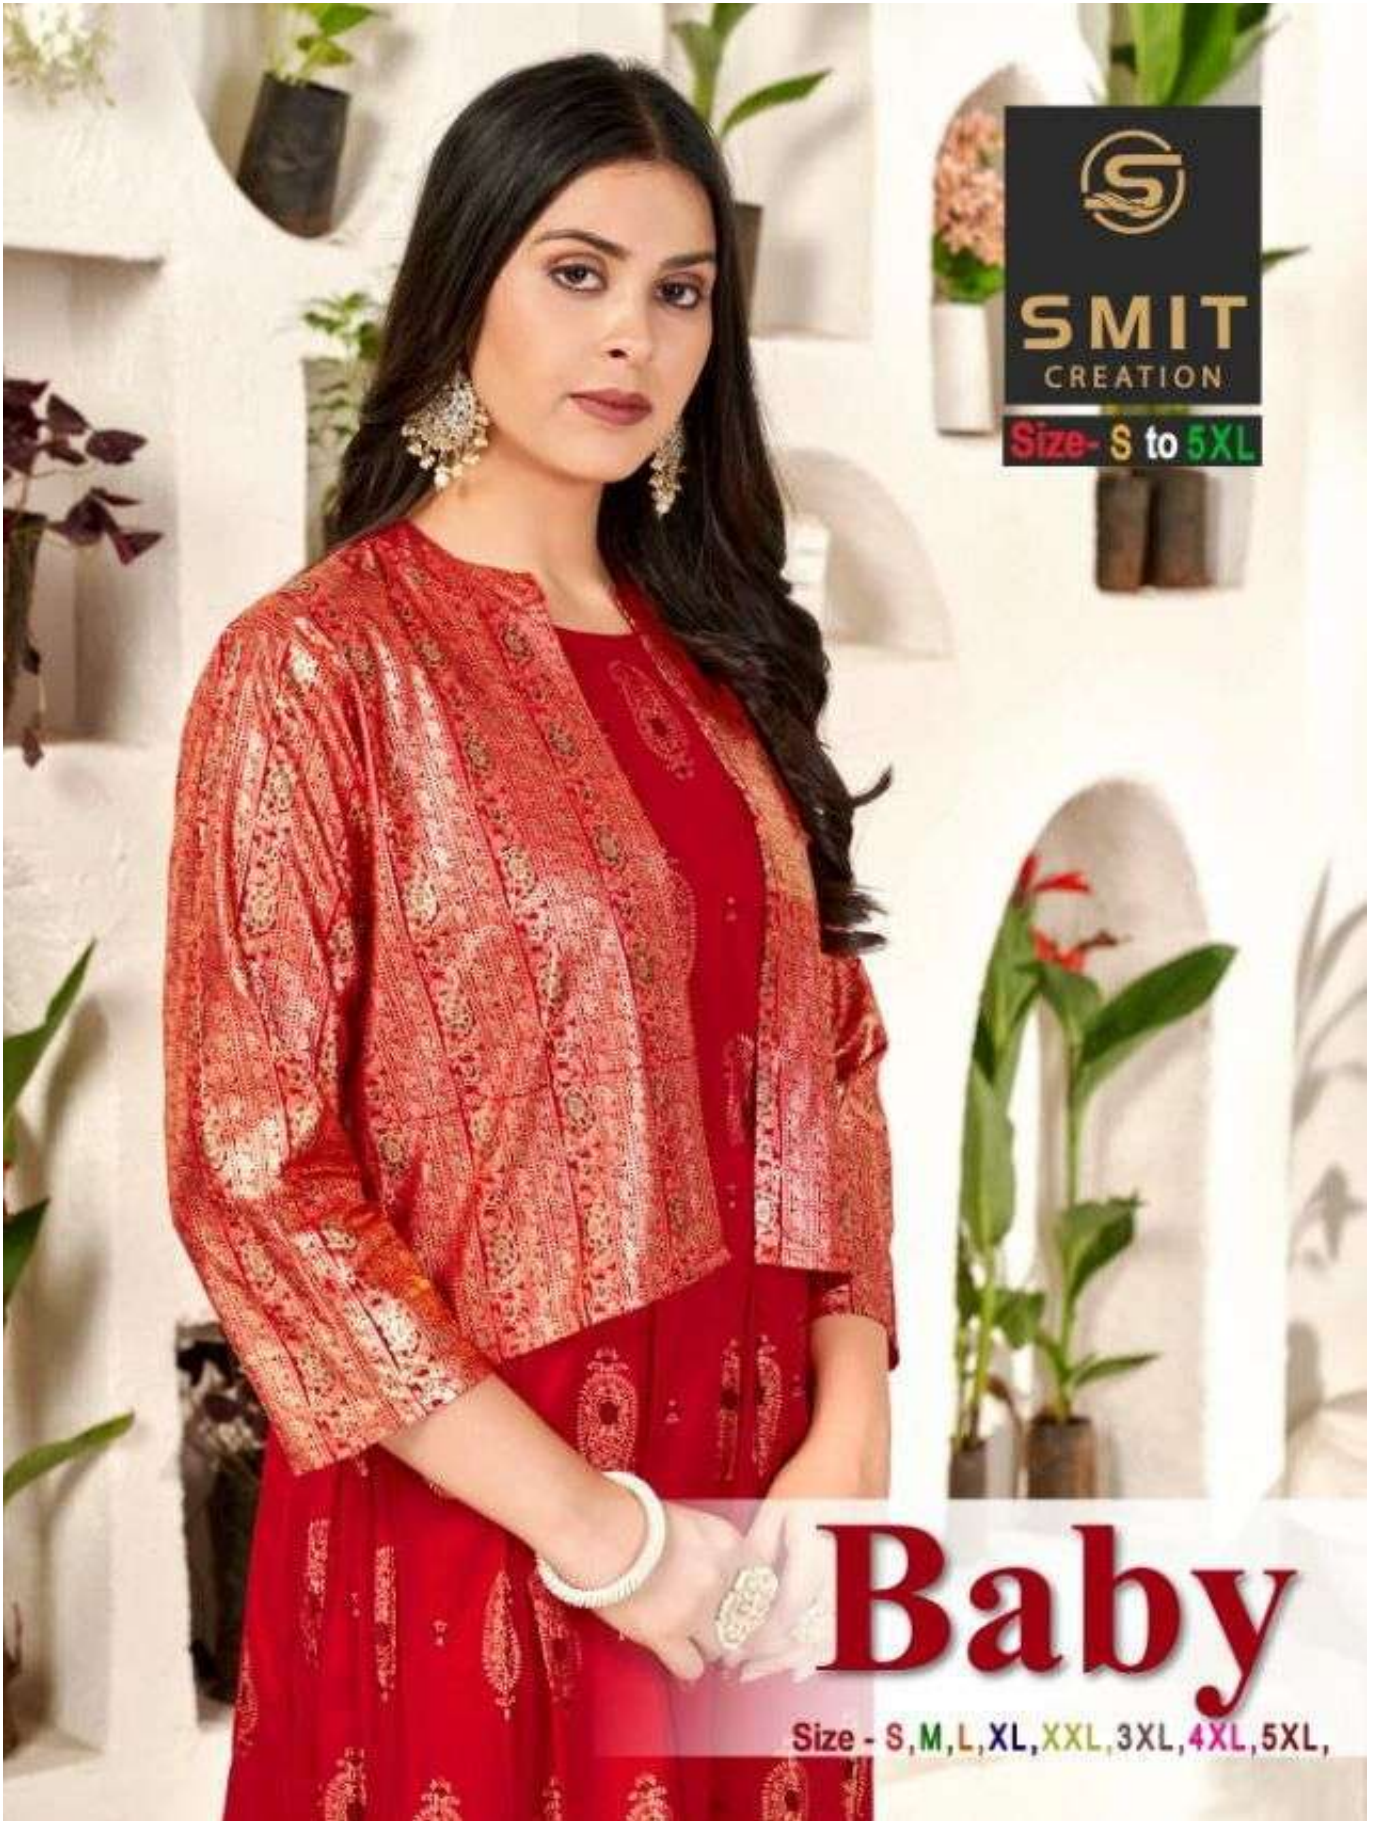

SMIT
CREATION

Size- S to 5XL

Baby

Size - S, M, L, XL, XXL, 3XL, 4XL, 5XL,