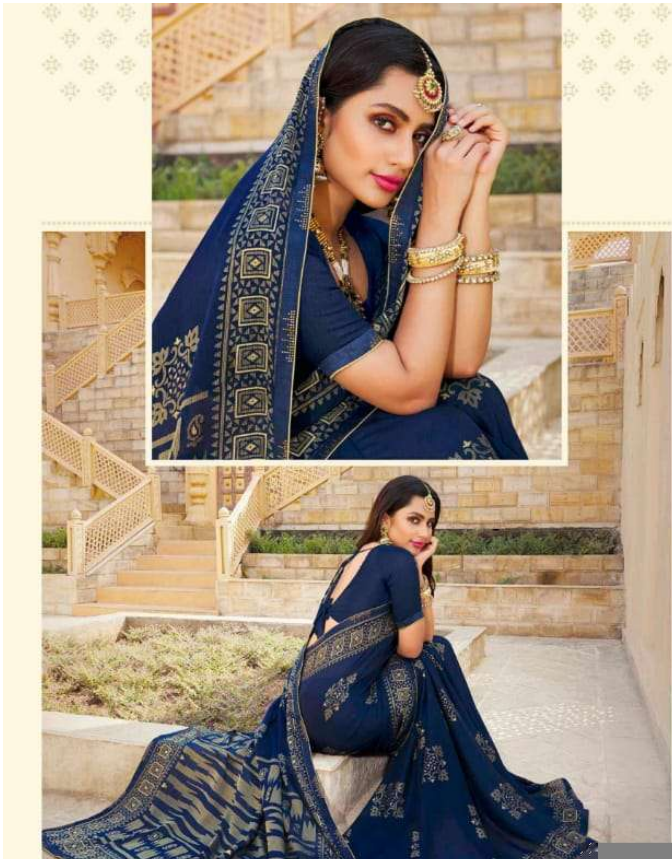

Nagma

40158

40159

40160

40161

40162

40163

Nagma

Vishal
SAREES

40166

A decorative rectangular frame with ornate corners. Inside the frame, at the top, is a logo for 'Vishal' featuring a stylized figure and the word 'Vishal' in a script font. Below the logo, the word 'Nagma' is written in a large, elegant cursive font. At the bottom of the frame, the number '40164' is printed. The background of the frame has a subtle pattern.