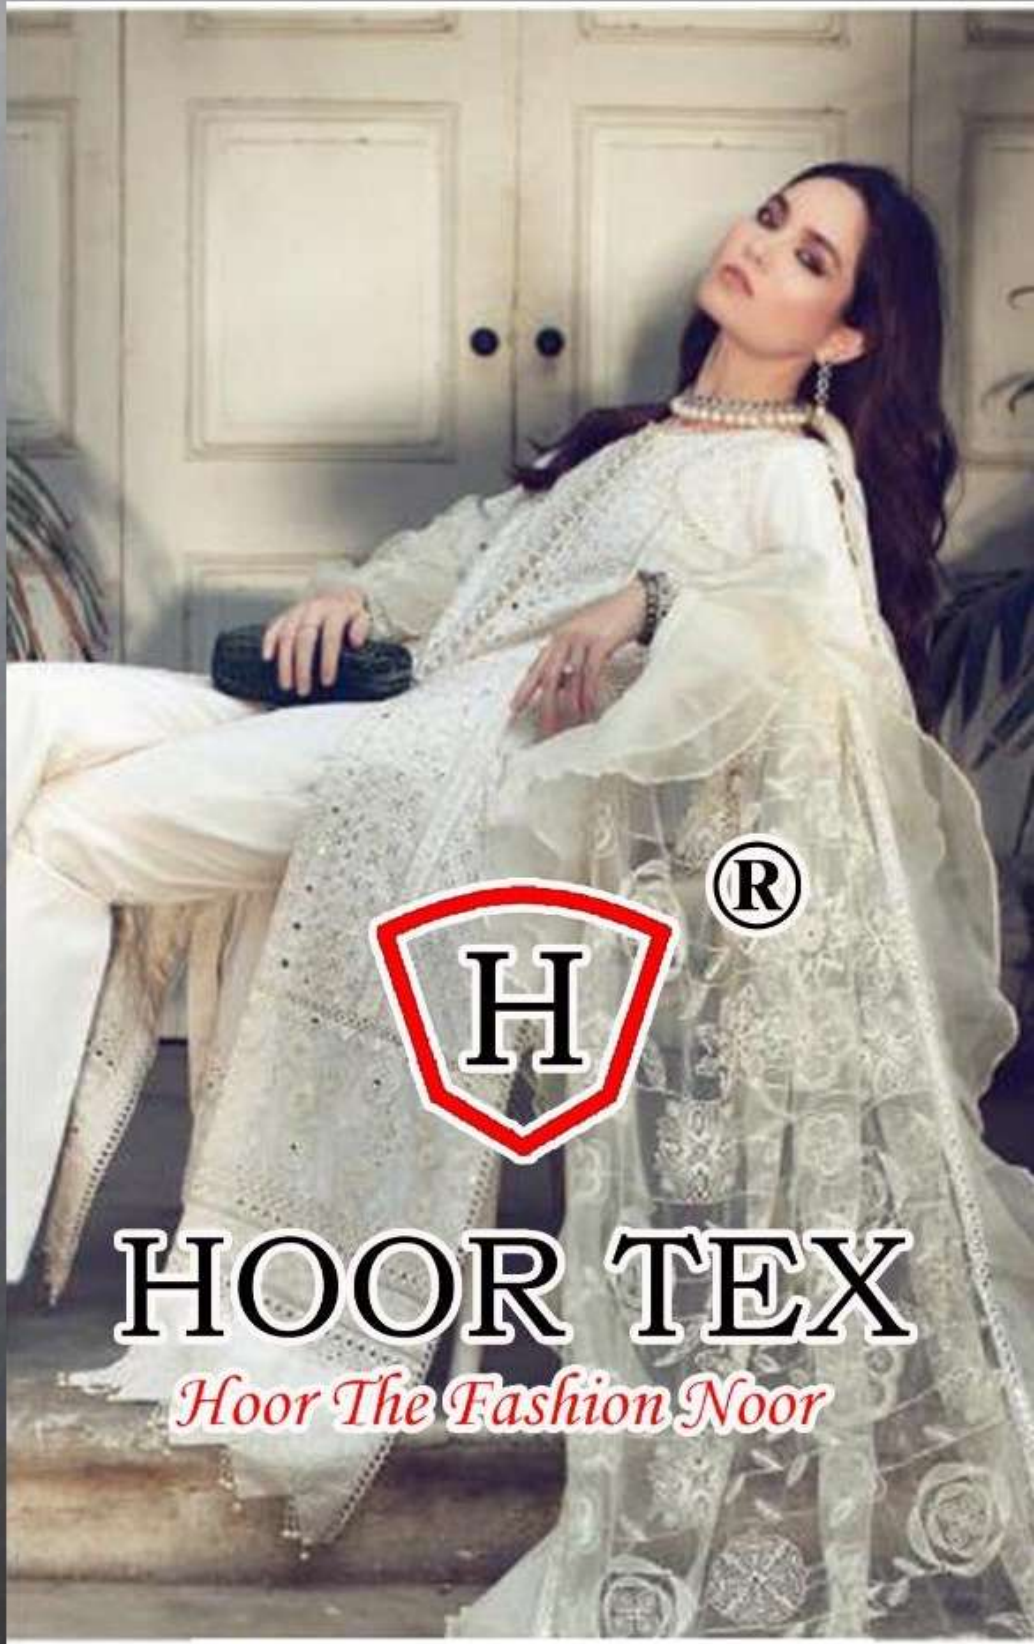

HOOR TEX

Hoor The Fashion Noor