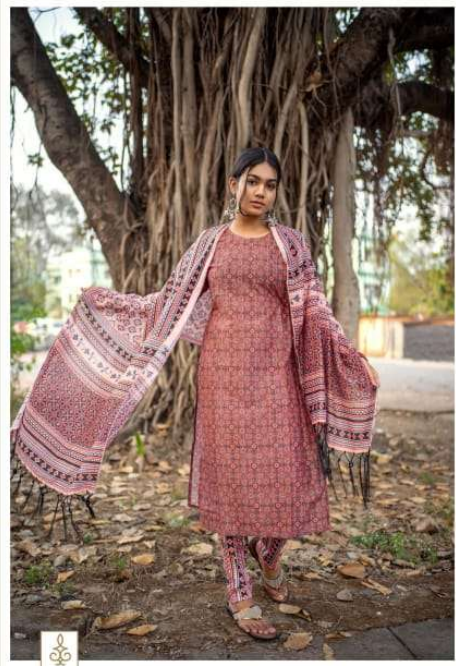

Matru Chhaya®