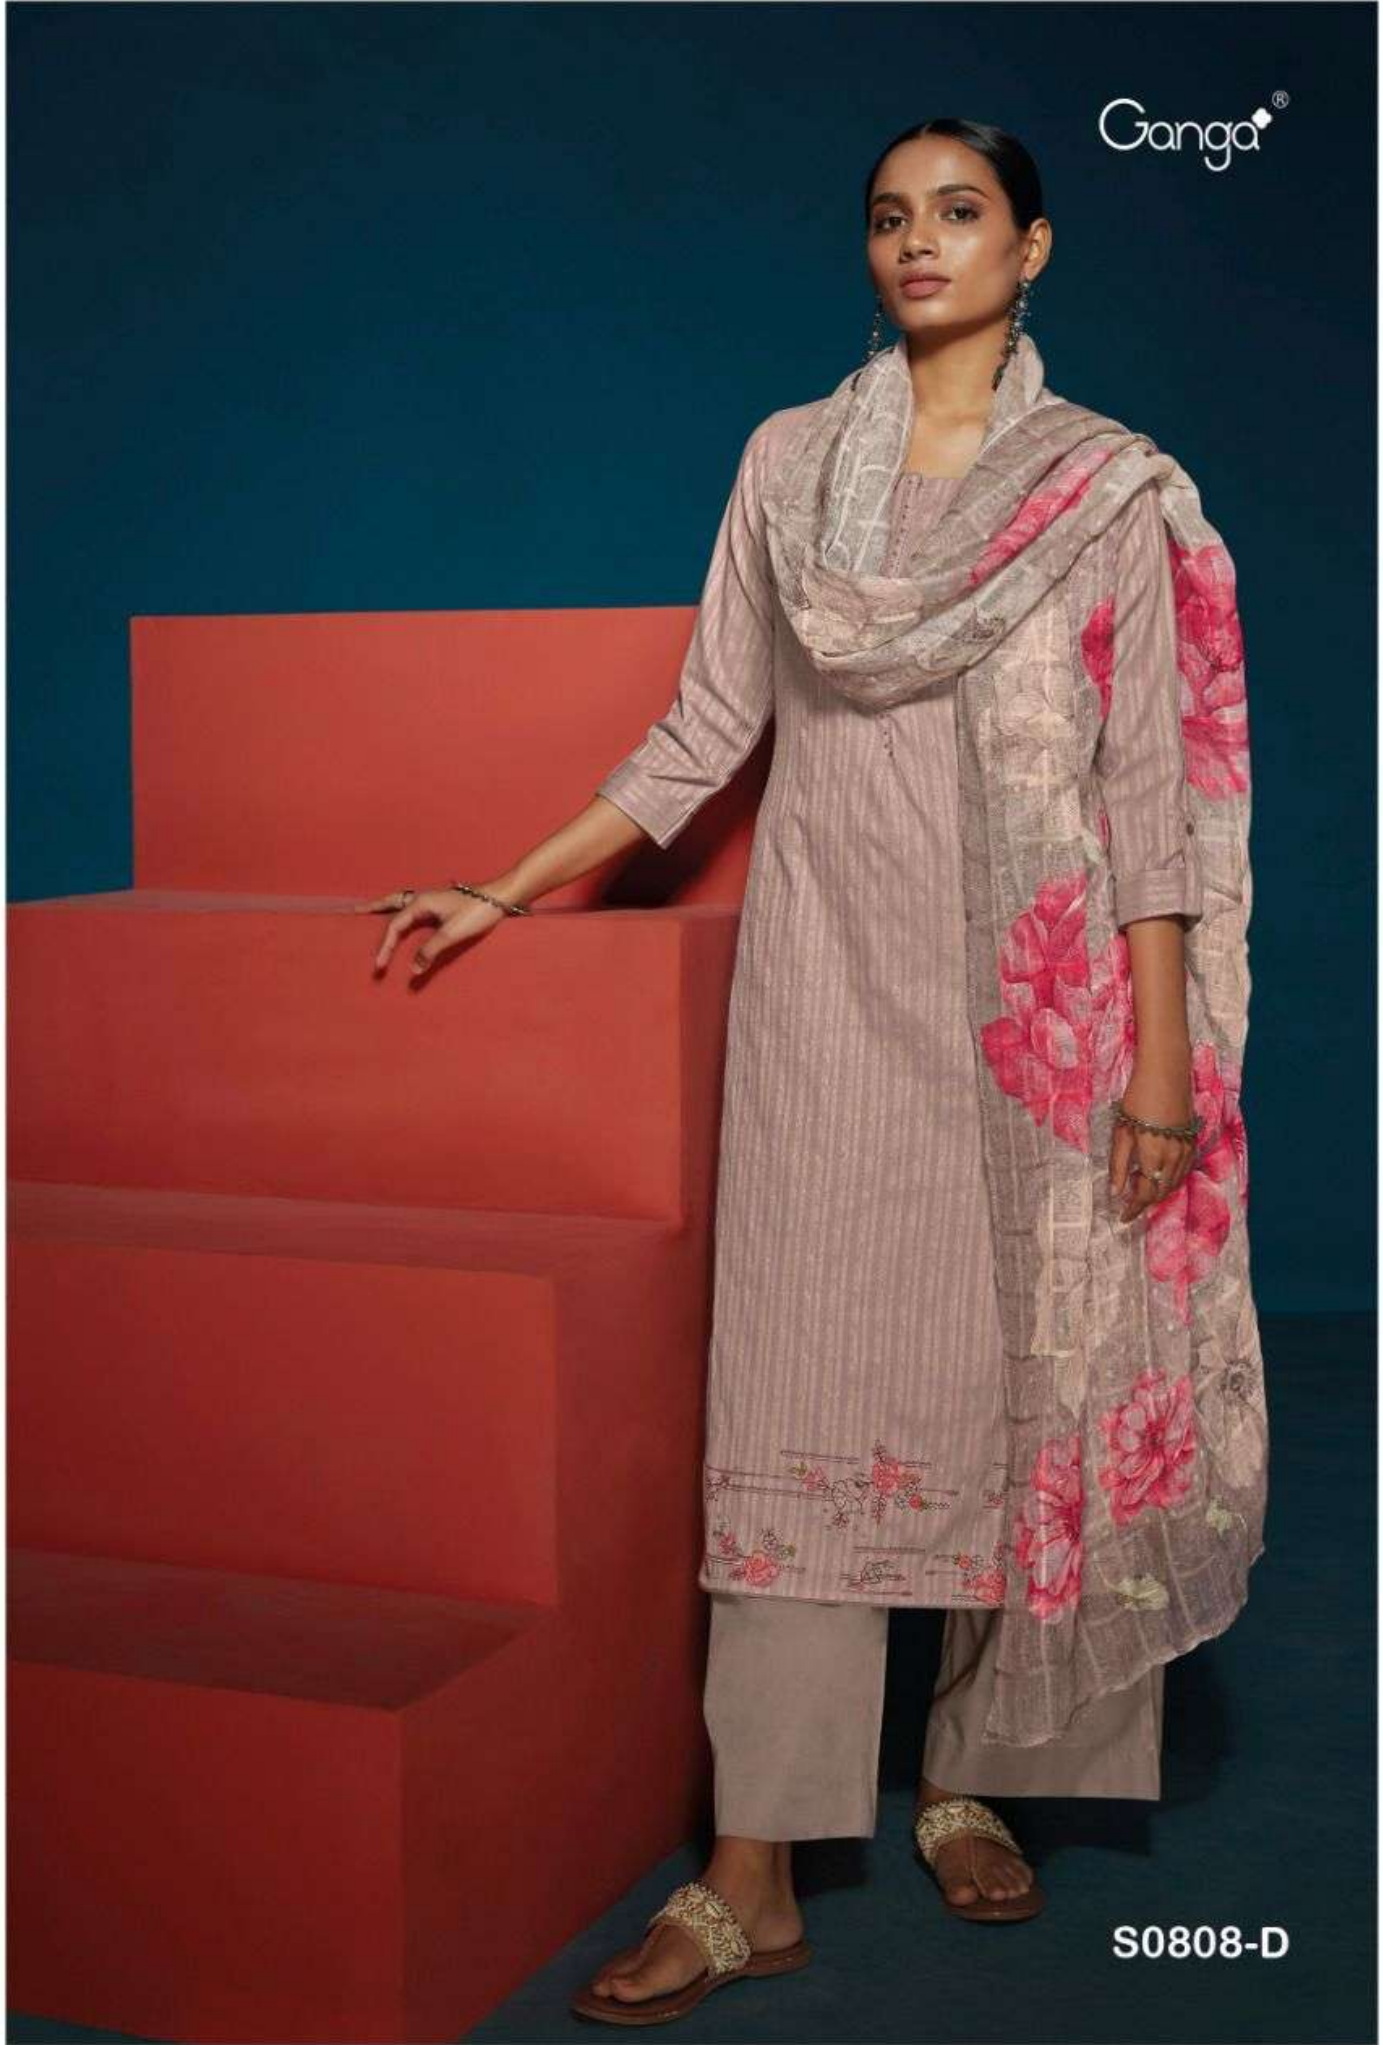

Ganga®

S0808-D