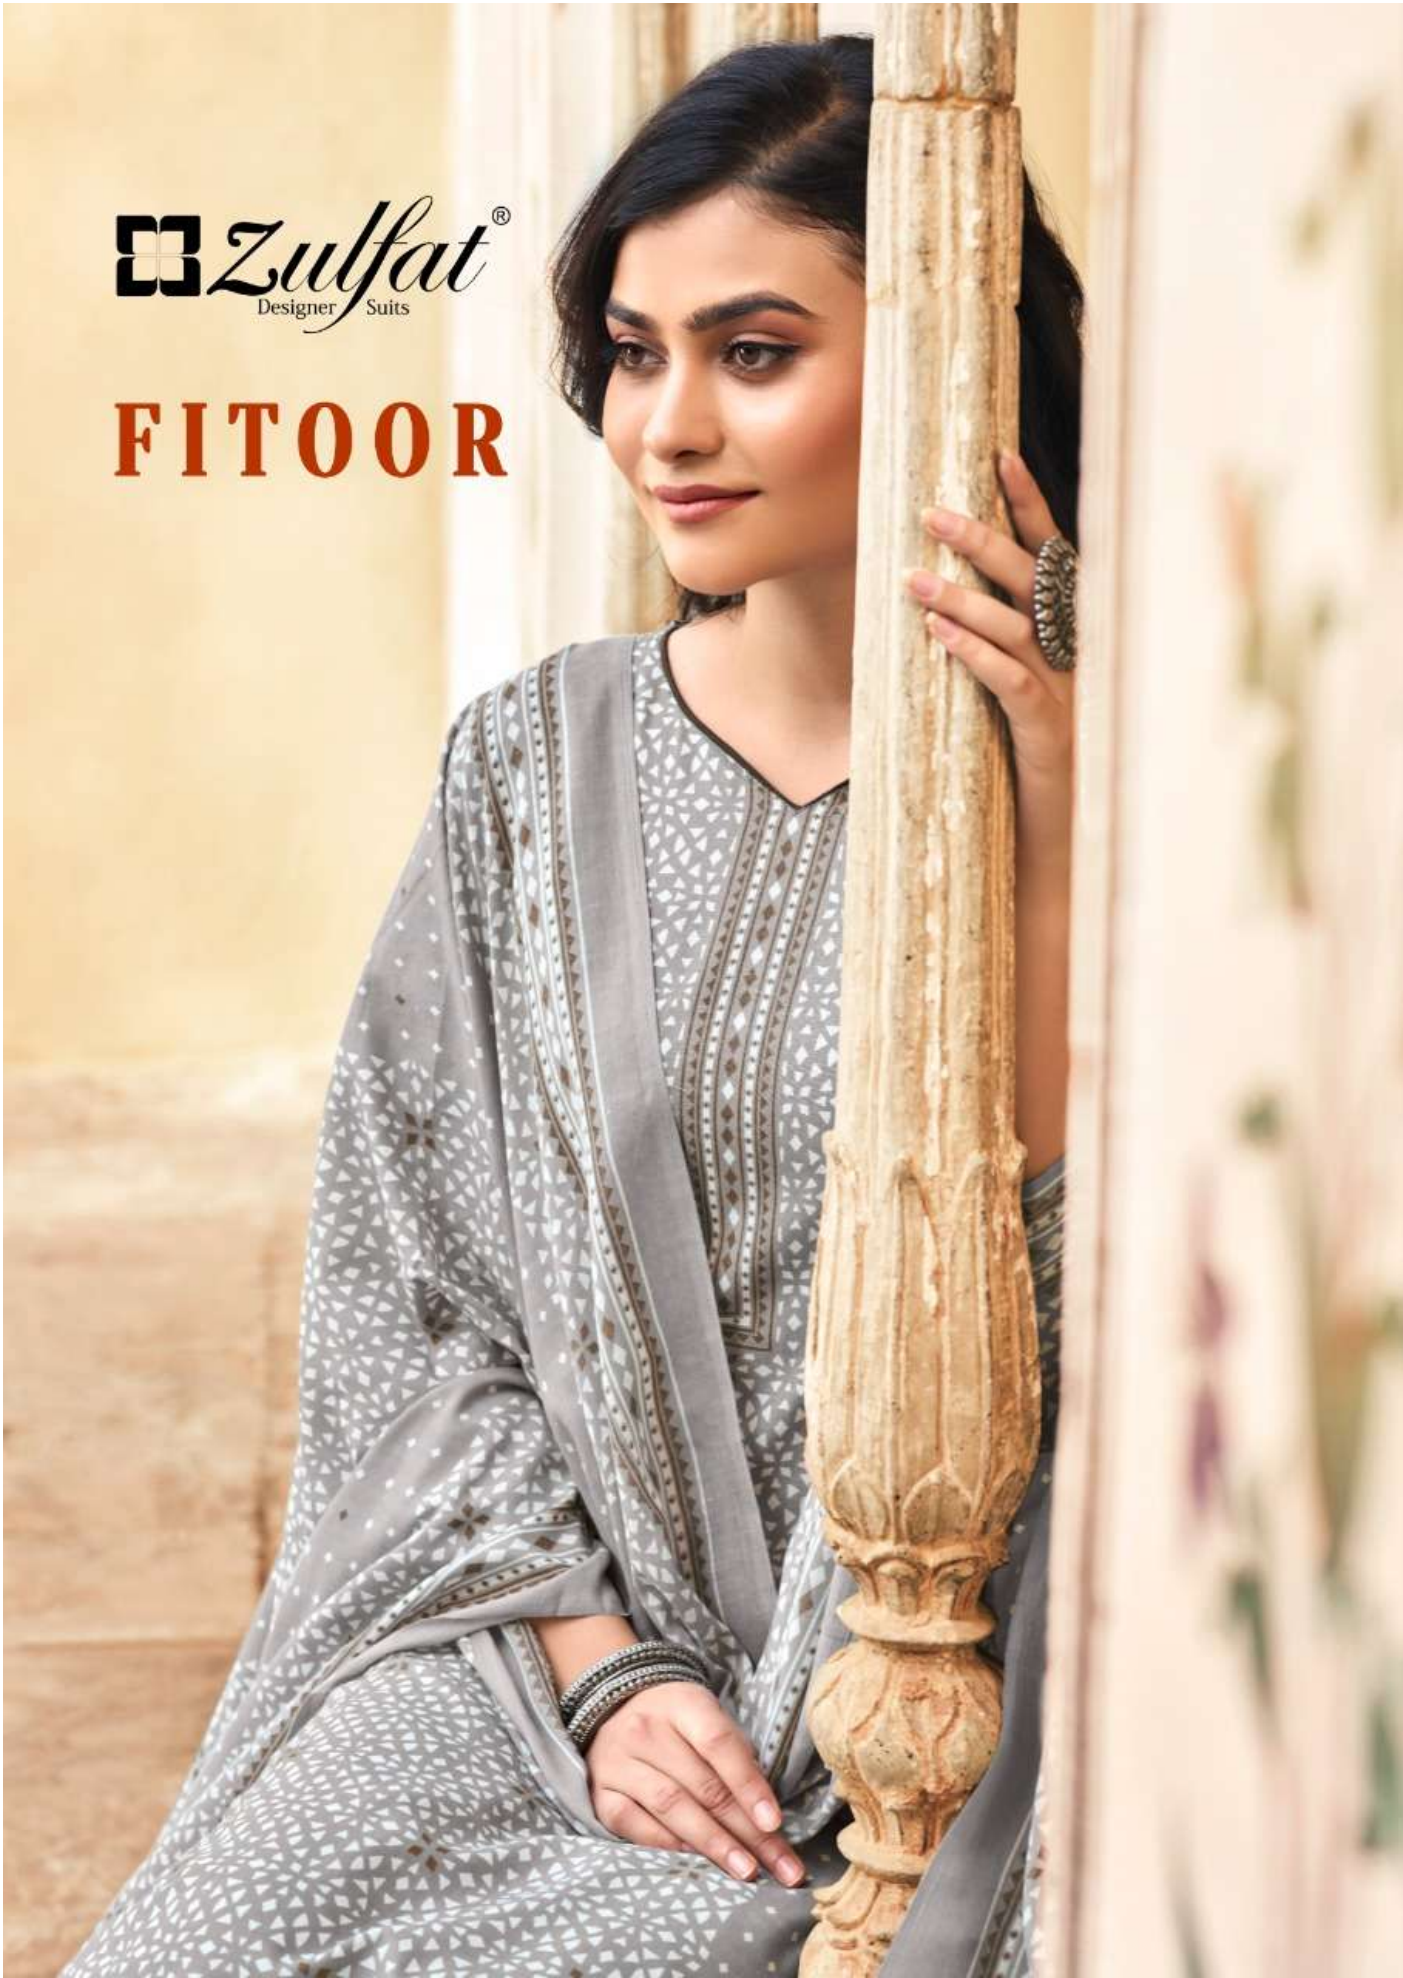

Zulfat®
Designer Suits

FIT00R