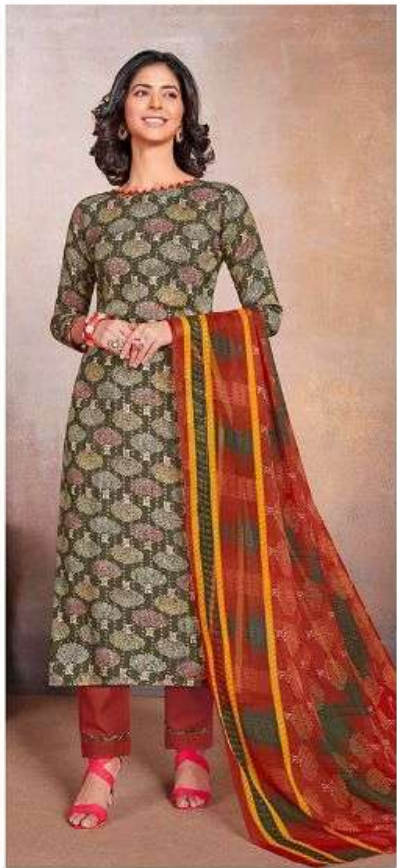

SURYAJYOTI®

THE REAL ART OF COTTON DRESSES

PRINCESS

VOL-18

SURYAJYOTI

THE REAL ART OF COTTON DRESSES

18004

18005

18009

18010

SURYAJYOTI

THE REAL ART OF COTTON DRESSES

18001

18002

18003

18006

18002

18001

SURYAJYOTI

THE REAL ART OF COTTON DRESSES

THE
MODERN
of *Enchantress*

She combines the magic of ages past with the panache and look of the future. Her spells break your defences and leave you senseless, captivated by the charm of her immaculate dress. She is the Modern Enchantress and she is here to win you over!