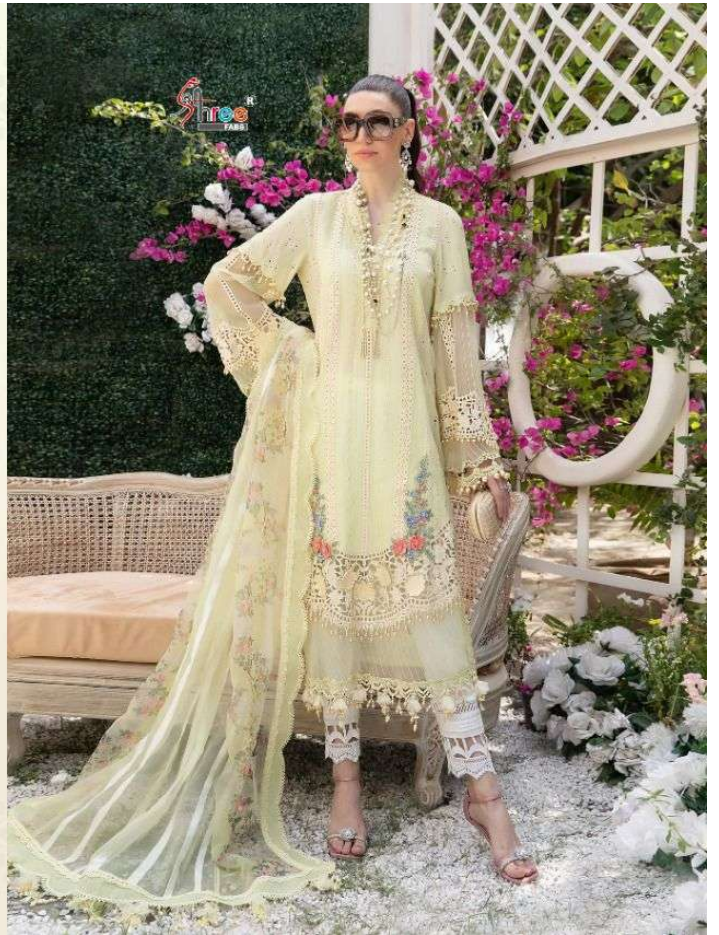

MARIYA B EMBROIDERED
LAWN COLLECTION

Hellow to everyone

present new looking and stylish printed designs

MARIYA B EMBROIDERED LAWN COLLECTION

D.NO.	TOP	BOTTOM INNER	DUPATTA	RATE
2164	BUTTER FLY NET WITH HEAVY EMBROIDERED	SEMI LAWN	BUTTER FLY NET EMBROIDERED	1115.00
2165	PURE COTTON WITH HEAVY EMBROIDERED	SEMI LAWN	ORGANZA DIGITAL PRINT	1221.00
2166	PURE COTTON WITH HEAVY EMBROIDERED	SEMI LAWN	TABY DIGITAL PRINT	1141.00
2167	PURE COTTON WITH HEAVY EMBROIDERED	SEMI LAWN	TABY DIGITAL PRINT	941.00
2168	PURE COTTON WITH HEAVY EMBROIDERED	SEMI LAWN	BUTTER FLY NET EMBROIDERED	1289.00
2169	PURE COTTON WITH HEAVY EMBROIDERED	SEMI LAWN	BUTTER FLY NET EMBROIDERED	1199.00

2164

**MARIYA B EMBROIDERED
LAWN COLLECTION**

2165

**MARIYA B EMBROIDERED
LAWN COLLECTION**

Shree

**MARIYA B EMBROIDERED
LAWN COLLECTION**

**MARIYA B EMBROIDERED
LAWN COLLECTION**

2166