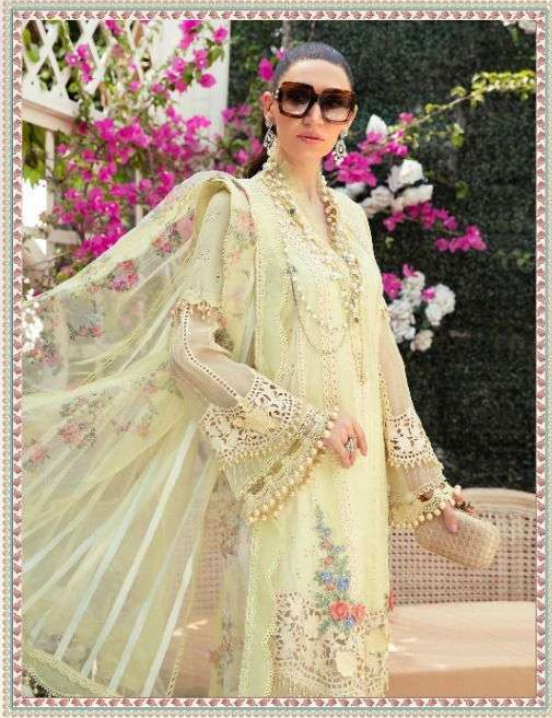

MARIYA B EMBROIDERED
LAWN COLLECTION

Hellow to everyone

present new looking and stylish printed designs

MARIYA B EMBROIDERED LAWN COLLECTION

| D.NO. | TOP | BOTTOM INNER | DUPATTA | RATE |
|--------------|--|-----------------------|-------------------------------|-------------|
| 2164 | BUTTER FLY NET WITH HEAVY EMBROIDERED | SEMI LAWN | BUTTER FLY NET EMBROIDERED | 1115.00 |
| 2165 | PURE COTTON WITH HEAVY EMBROIDERED | SEMI LAWN | ORGANZA DIGITAL PRINT | 1221.00 |
| 2166 | PURE COTTON WITH HEAVY EMBROIDERED | SEMI LAWN | TABY DIGITAL PRINT | 1141.00 |
| 2167 | PURE COTTON WITH HEAVY EMBROIDERED | SEMI LAWN | TABY DIGITAL PRINT | 941.00 |
| 2168 | PURE COTTON WITH HEAVY EMBROIDERED | SEMI LAWN | BUTTER FLY NET EMBROIDERED | 1289.00 |
| 2169 | PURE COTTON WITH HEAVY EMBROIDERED | SEMI LAWN | BUTTER FLY NET EMBROIDERED | 1199.00 |

2164

**MARIYA B EMBROIDERED
LAWN COLLECTION**

2165

**MARIYA B EMBROIDERED
LAWN COLLECTION**

Shree
MARIYA B EMBROIDERED
LAWN COLLECTION

**MARIYA B EMBROIDERED
LAWN COLLECTION**

2166

**MARIYA B EMBROIDERED
LAWN COLLECTION**