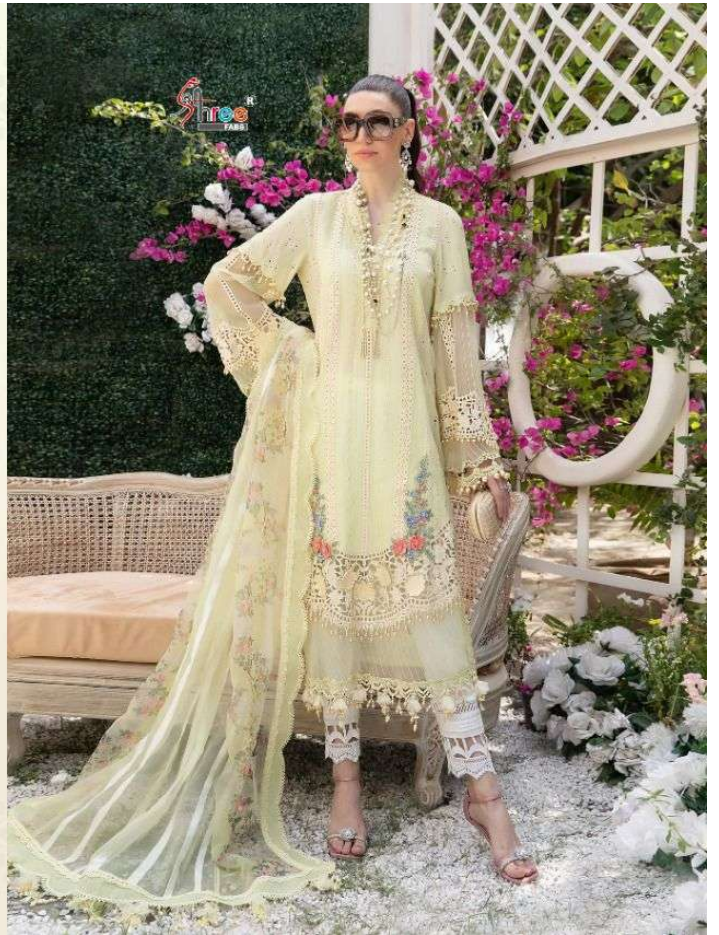

MARIYA B EMBROIDERED
LAWN COLLECTION

Hellow to everyone

present new looking and stylish printed designs

MARIYA B EMBROIDERED LAWN COLLECTION

D.NO.	TOP	BOTTOM INNER	DUPATTA	RATE
2164	BUTTER FLY NET WITH HEAVY EMBROIDERED	SEMI LAWN	BUTTER FLY NET EMBROIDERED	1115.00
2165	PURE COTTON WITH HEAVY EMBROIDERED	SEMI LAWN	ORGANZA DIGITAL PRINT	1221.00
2166	PURE COTTON WITH HEAVY EMBROIDERED	SEMI LAWN	TABY DIGITAL PRINT	1141.00
2167	PURE COTTON WITH HEAVY EMBROIDERED	SEMI LAWN	TABY DIGITAL PRINT	941.00
2168	PURE COTTON WITH HEAVY EMBROIDERED	SEMI LAWN	BUTTER FLY NET EMBROIDERED	1289.00
2169	PURE COTTON WITH HEAVY EMBROIDERED	SEMI LAWN	BUTTER FLY NET EMBROIDERED	1199.00

2164

**MARIYA B EMBROIDERED
LAWN COLLECTION**

2165

Shree
2131

**MARIYA B EMBROIDERED
LAWN COLLECTION**

Shree

**MARIYA B EMBROIDERED
LAWN COLLECTION**

**MARIYA B EMBROIDERED
LAWN COLLECTION**