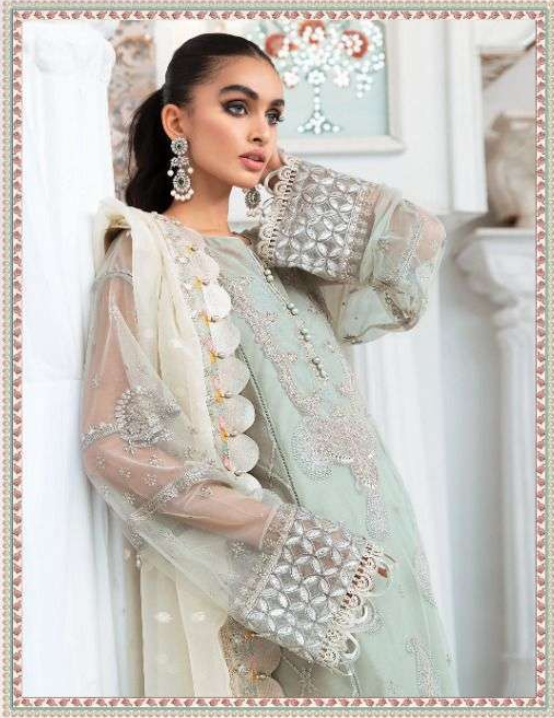

MARIYA B EMBROIDERED
LAWN COLLECTION

Hellow to everyone

present new looking and stylish printed designs

MARIYA B EMBROIDERED LAWN COLLECTION

| D.NO. | TOP | BOTTOM INNER | DUPATTA | RATE |
|--------------|--|-----------------------|-------------------------------|-------------|
| 2164 | BUTTER FLY NET WITH HEAVY EMBROIDERED | SEMI LAWN | BUTTER FLY NET EMBROIDERED | 1115.00 |
| 2165 | PURE COTTON WITH HEAVY EMBROIDERED | SEMI LAWN | ORGANZA DIGITAL PRINT | 1221.00 |
| 2166 | PURE COTTON WITH HEAVY EMBROIDERED | SEMI LAWN | TABY DIGITAL PRINT | 1141.00 |
| 2167 | PURE COTTON WITH HEAVY EMBROIDERED | SEMI LAWN | TABY DIGITAL PRINT | 941.00 |
| 2168 | PURE COTTON WITH HEAVY EMBROIDERED | SEMI LAWN | BUTTER FLY NET EMBROIDERED | 1289.00 |
| 2169 | PURE COTTON WITH HEAVY EMBROIDERED | SEMI LAWN | BUTTER FLY NET EMBROIDERED | 1199.00 |

HEAVY EMBROIDERY IN ALL PIECES

Average Rate :- 1151.00/- + GST

Thank's For Your Support

MARIYA B EMBROIDERED
LAWN COLLECTION

Shree®
LAWN

**MARIYA B EMBROIDERED
LAWN COLLECTION**

**MARIYA B EMBROIDERED
LAWN COLLECTION**