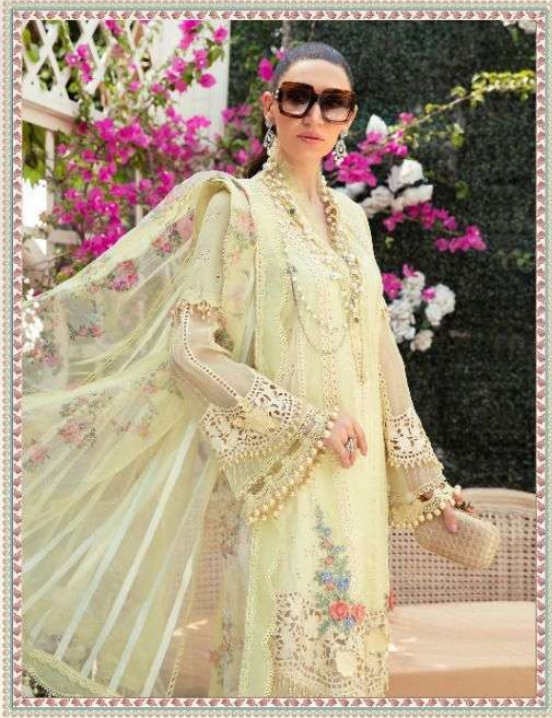

MARIYA B EMBROIDERED
LAWN COLLECTION

Hellow to everyone

present new looking and stylish printed designs

MARIYA B EMBROIDERED LAWN COLLECTION

D.NO.	TOP	BOTTOM INNER	DUPATTA	RATE
2164	BUTTER FLY NET WITH HEAVY EMBROIDERED	SEMI LAWN	BUTTER FLY NET EMBROIDERED	1115.00
2165	PURE COTTON WITH HEAVY EMBROIDERED	SEMI LAWN	ORGANZA DIGITAL PRINT	1221.00
2166	PURE COTTON WITH HEAVY EMBROIDERED	SEMI LAWN	TABY DIGITAL PRINT	1141.00
2167	PURE COTTON WITH HEAVY EMBROIDERED	SEMI LAWN	TABY DIGITAL PRINT	941.00
2168	PURE COTTON WITH HEAVY EMBROIDERED	SEMI LAWN	BUTTER FLY NET EMBROIDERED	1289.00
2169	PURE COTTON WITH HEAVY EMBROIDERED	SEMI LAWN	BUTTER FLY NET EMBROIDERED	1199.00

2164

**MARIYA B EMBROIDERED
LAWN COLLECTION**

2165

Shree
2131

**MARIYA B EMBROIDERED
LAWN COLLECTION**

Shree

**MARIYA B EMBROIDERED
LAWN COLLECTION**

**MARIYA B EMBROIDERED
LAWN COLLECTION**