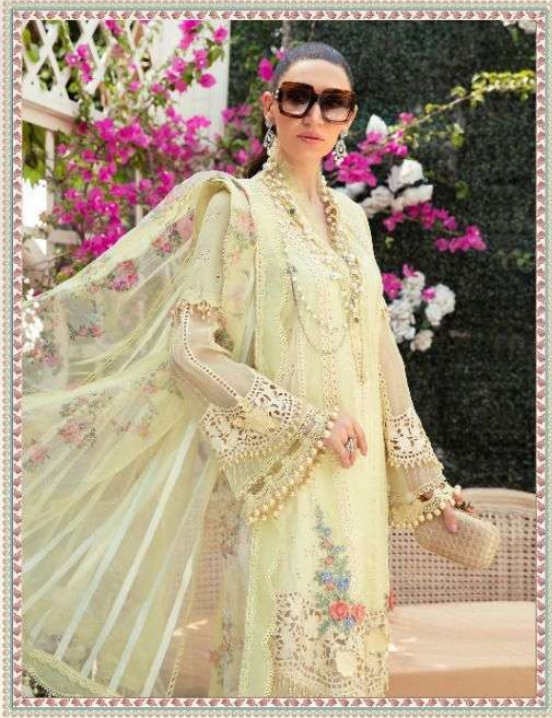

MARIYA B EMBROIDERED
LAWN COLLECTION

Hellow to everyone

present new looking and stylish printed designs

MARIYA B EMBROIDERED LAWN COLLECTION

D.NO.	TOP	BOTTOM INNER	DUPATTA	RATE
2164	BUTTER FLY NET WITH HEAVY EMBROIDERED	SEMI LAWN	BUTTER FLY NET EMBROIDERED	1115.00
2165	PURE COTTON WITH HEAVY EMBROIDERED	SEMI LAWN	ORGANZA DIGITAL PRINT	1221.00
2166	PURE COTTON WITH HEAVY EMBROIDERED	SEMI LAWN	TABY DIGITAL PRINT	1141.00
2167	PURE COTTON WITH HEAVY EMBROIDERED	SEMI LAWN	TABY DIGITAL PRINT	941.00
2168	PURE COTTON WITH HEAVY EMBROIDERED	SEMI LAWN	BUTTER FLY NET EMBROIDERED	1289.00
2169	PURE COTTON WITH HEAVY EMBROIDERED	SEMI LAWN	BUTTER FLY NET EMBROIDERED	1199.00

2164

**MARIYA B EMBROIDERED
LAWN COLLECTION**

2165

**MARIYA B EMBROIDERED
LAWN COLLECTION**

Shree

**MARIYA B EMBROIDERED
LAWN COLLECTION**

**MARIYA B EMBROIDERED
LAWN COLLECTION**

2166