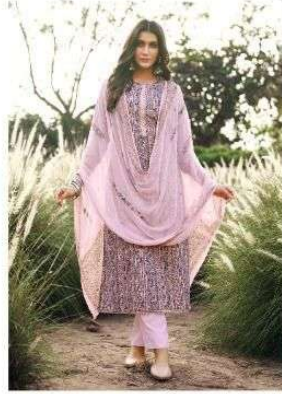

AILEE

— G O R G E O U S L Y L O O K —

288-001

288-002

288-003

288-004

288-005

288-006

288-007

288-008

Sargam Prints

BEAUTYWINDS
Complete touch to your personality

AILEE

— G O R G E O U S L Y L O O K —

Sargam Private

BEAUTYWINDS
for a touch to your personality.