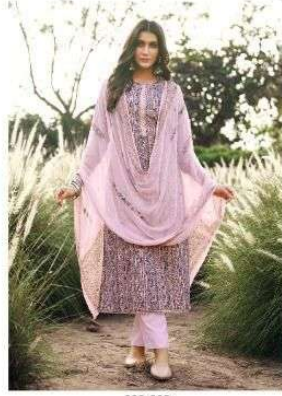

AILEE

— G O R G E O U S L Y L O O K —

288-001

288-002

288-003

288-004

288-005

288-006

288-007

288-008

Sargam Prints

BEAUTYWINDS
Complete touch to your personality

AILEE

— G O R G E O U S L Y L O O K —

Sargam Private

BEAUTYWINDS
for a touch to your personality.