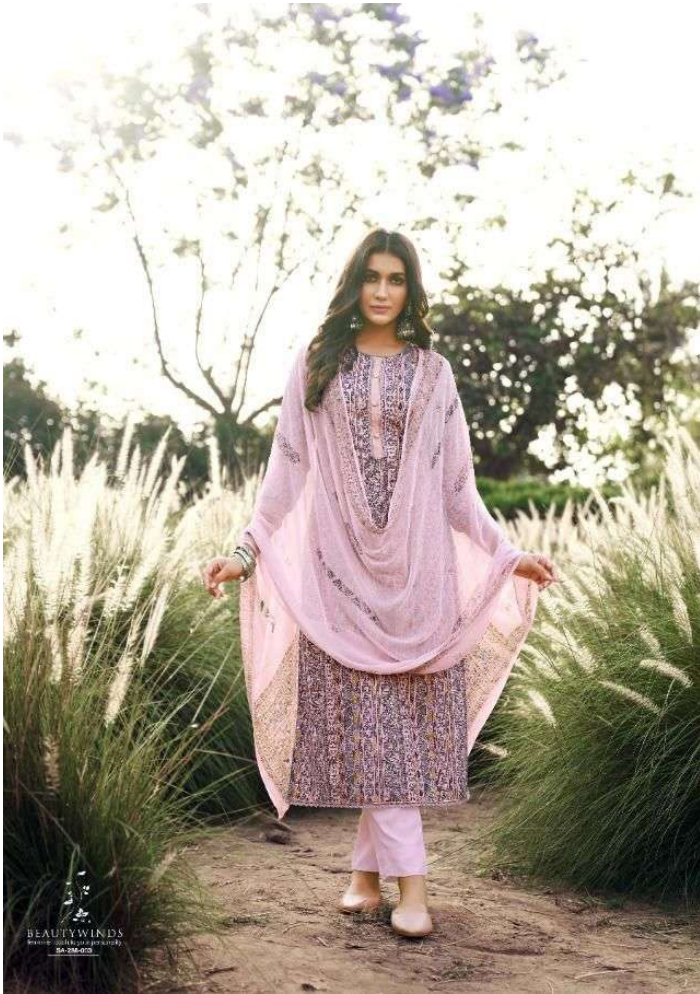

AILEE

— G O R G E O U S L Y L O O K —

288-001

288-002

288-003

288-004

288-005

288-006

288-007

288-008

Sargam Prints

BEAUTYWINDS
Complete touch to your personality

AILEE

— G O R G E O U S L Y L O O K —

Sargam Private

BEAUTYWINDS
for a touch to your personality.