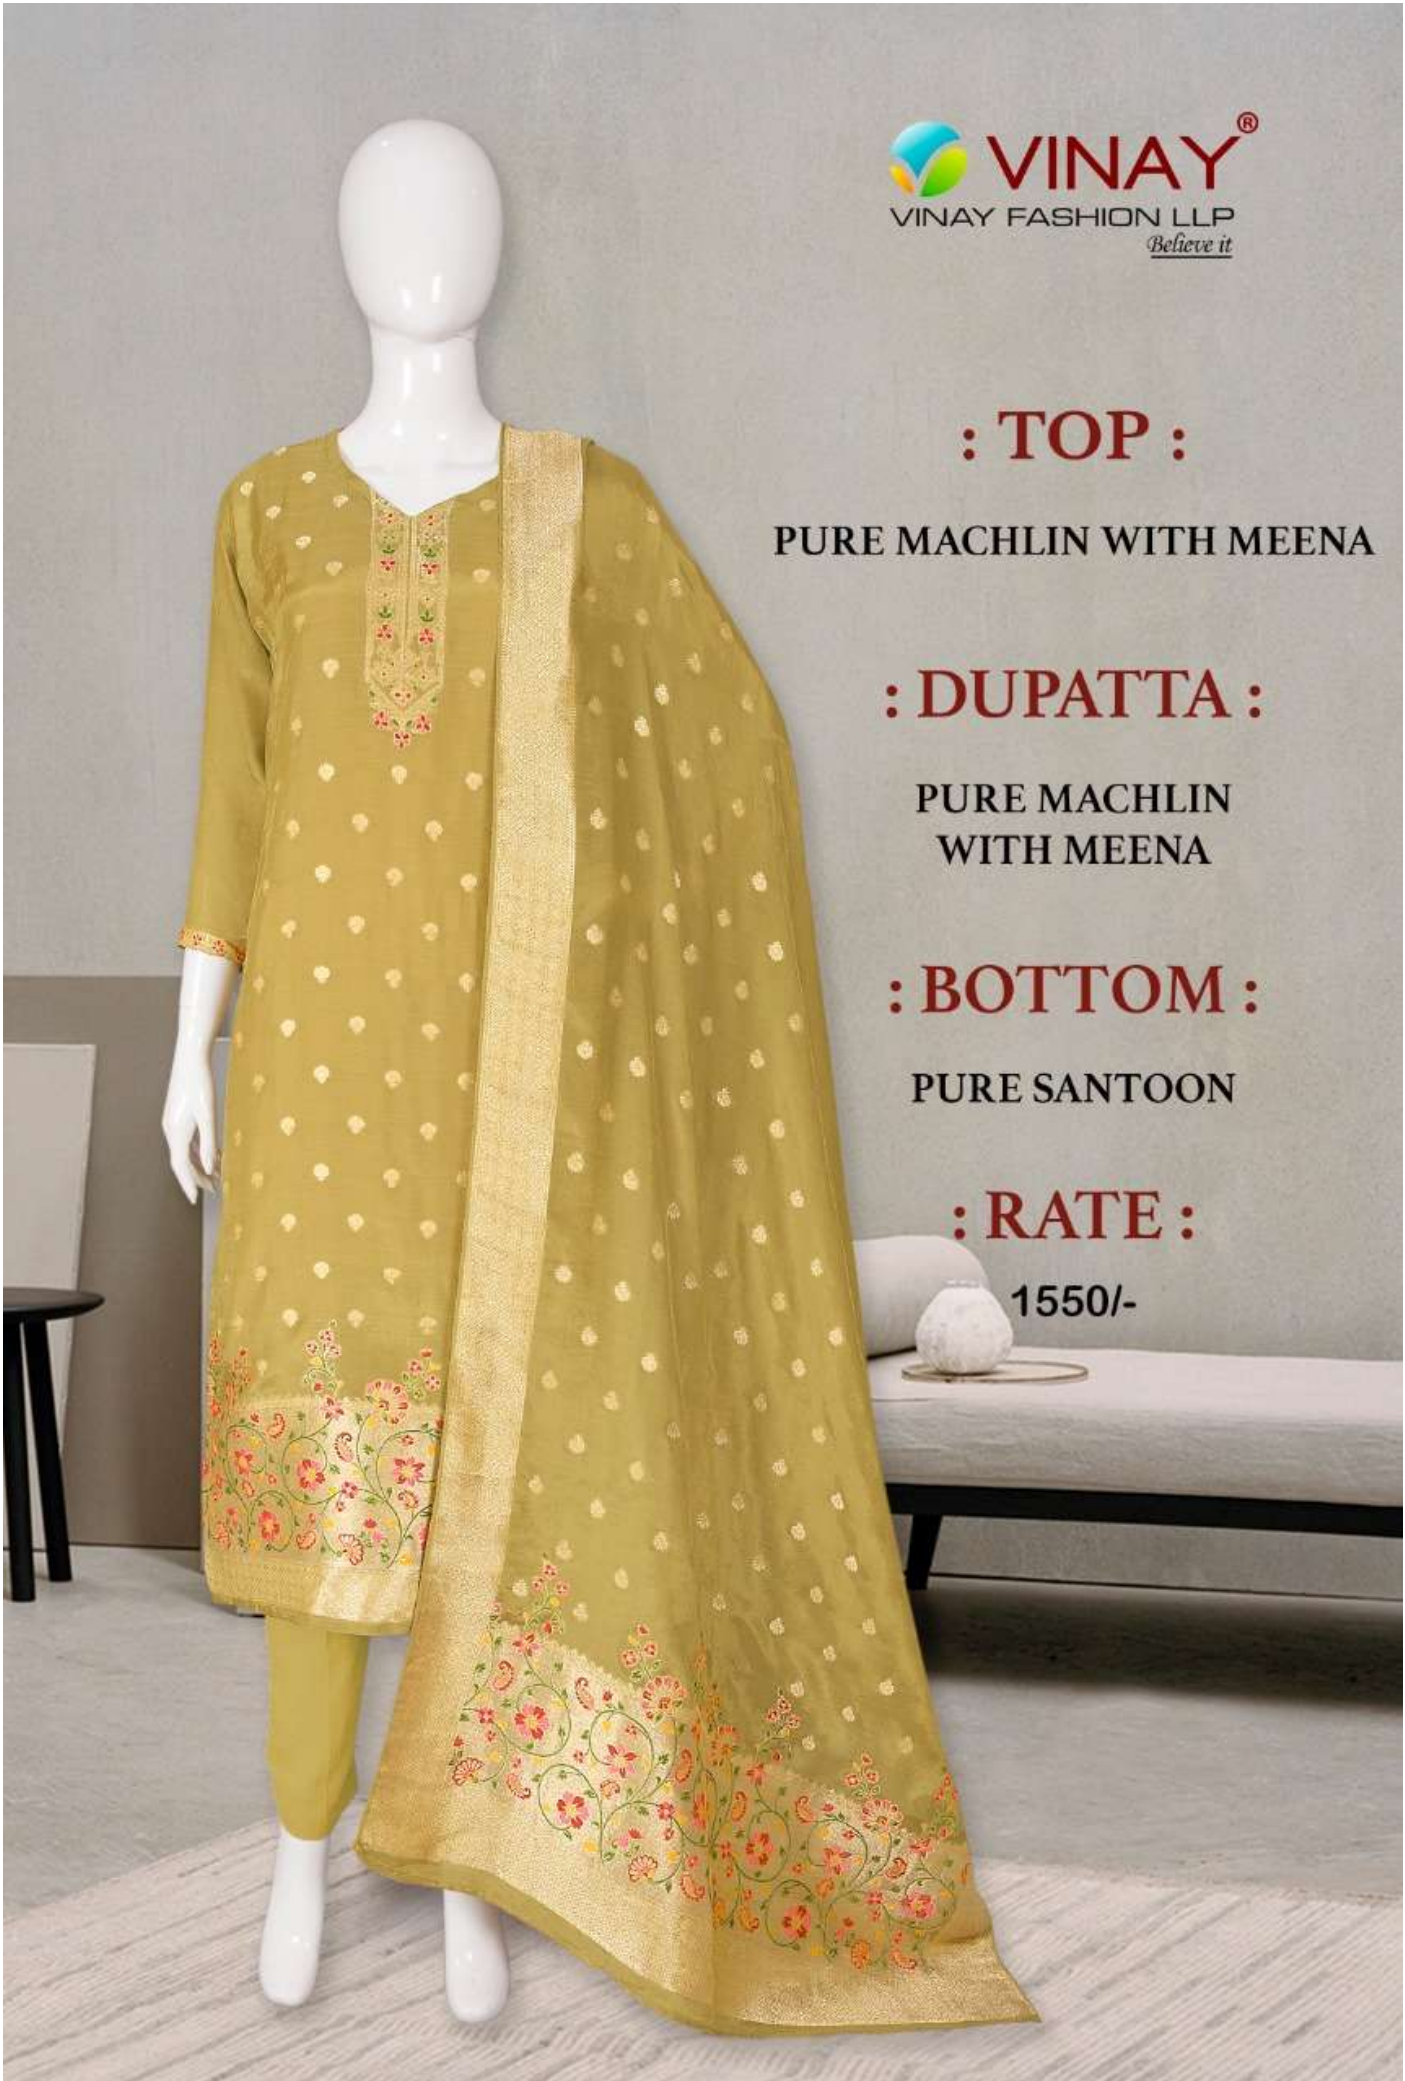

: TOP :

PURE MACHLIN WITH MEENA

: DUPATTA :

PURE MACHLIN
WITH MEENA

: BOTTOM :

PURE SANTOON

: RATE :

1550/-