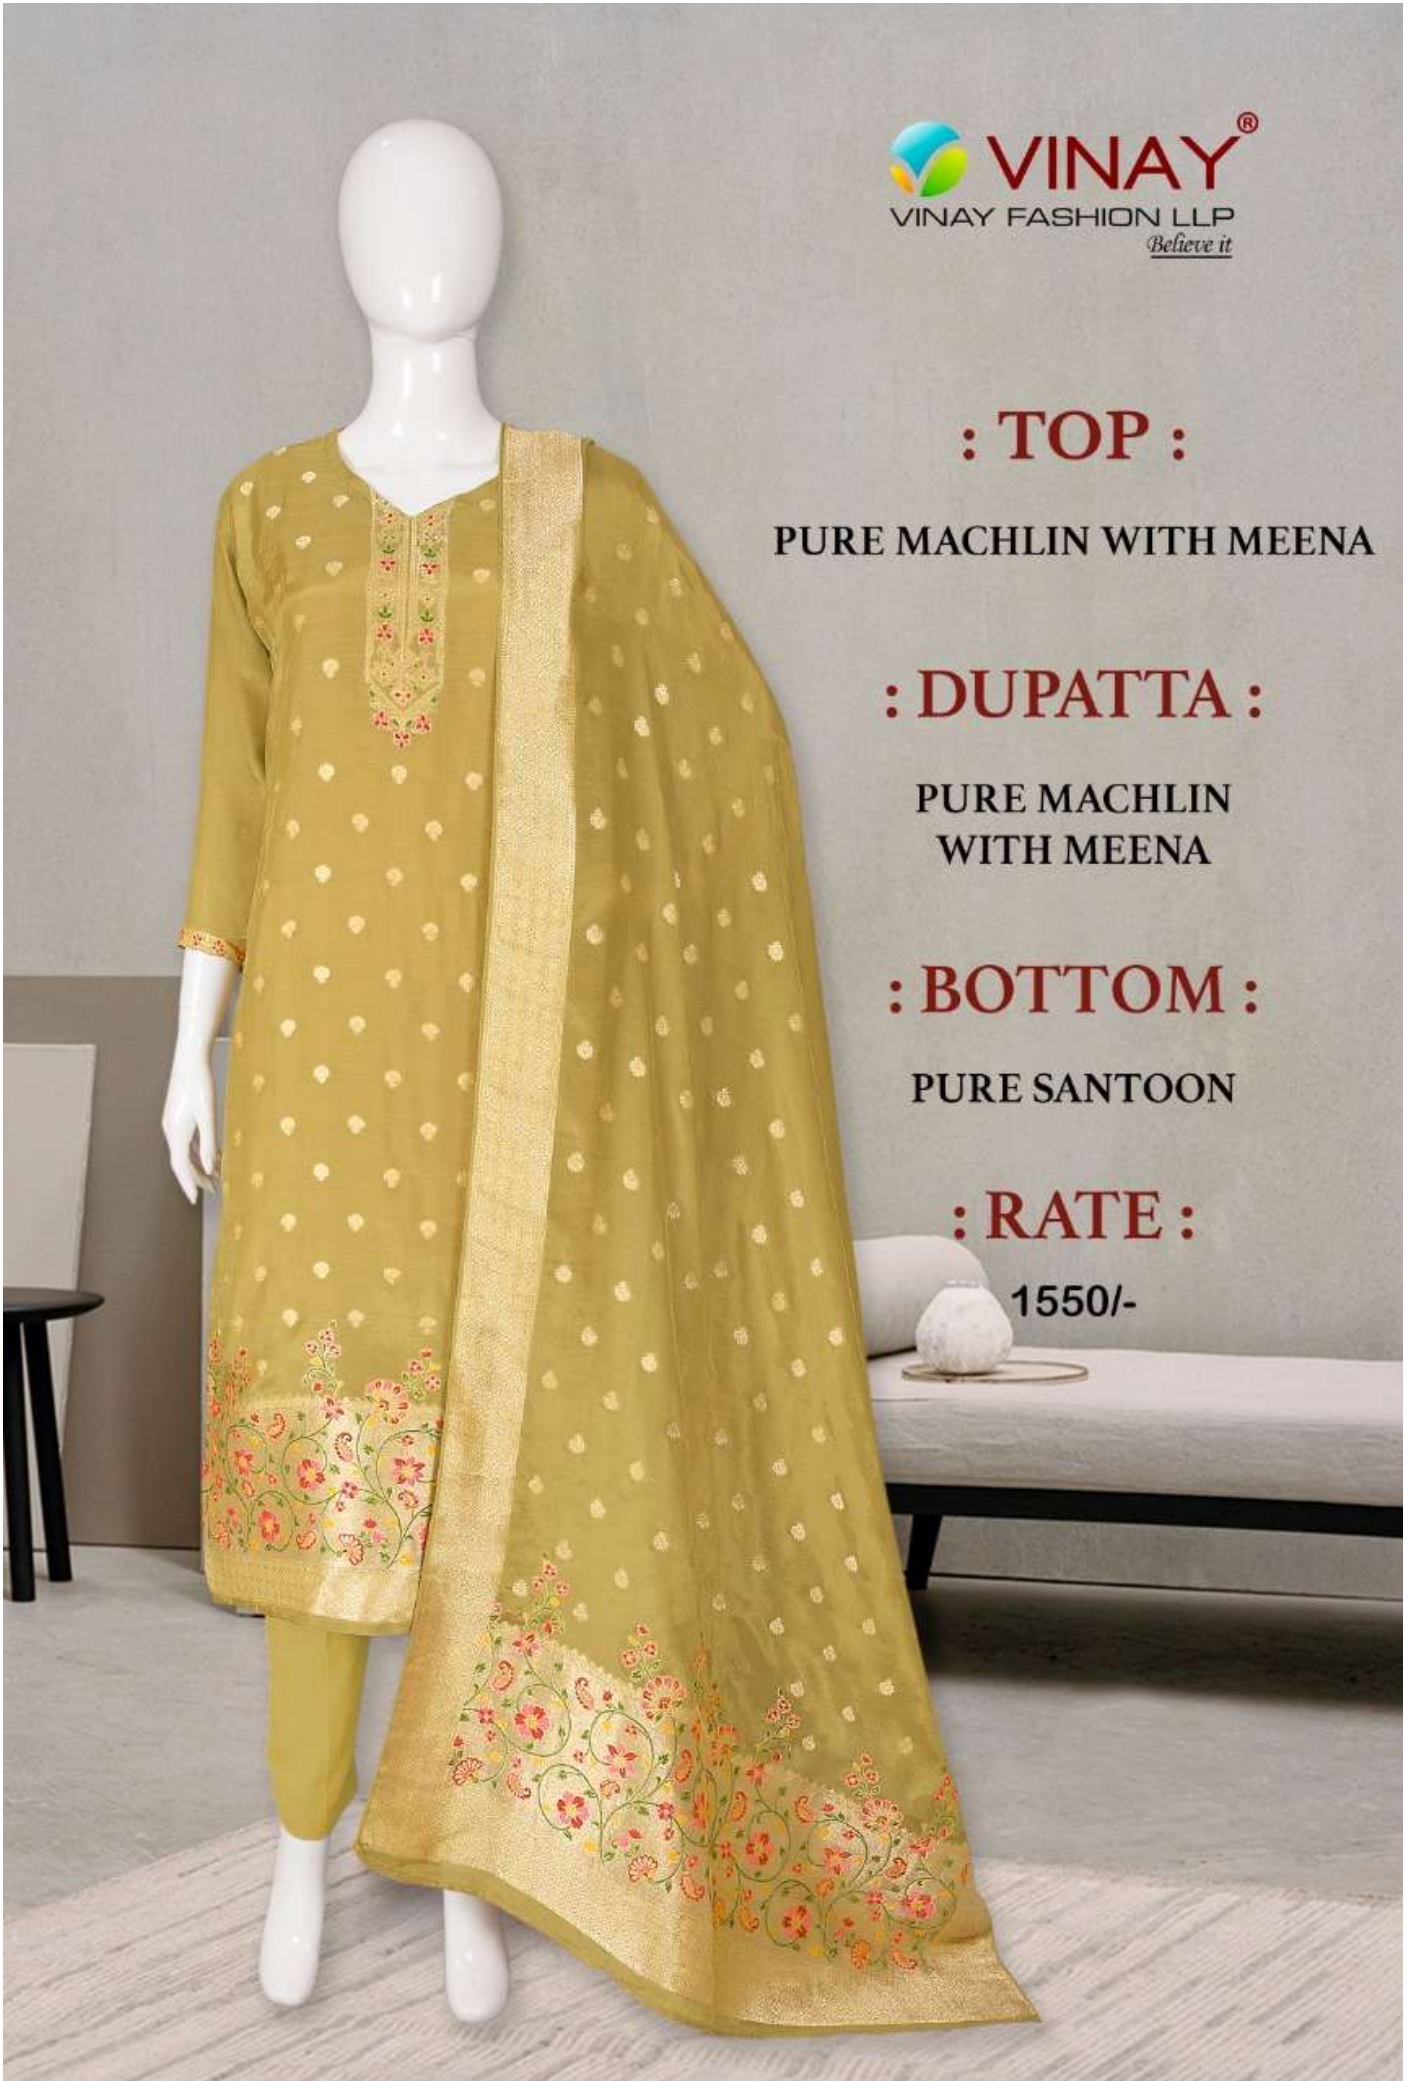

: TOP :

PURE MACHLIN WITH MEENA

: DUPATTA :

PURE MACHLIN
WITH MEENA

: BOTTOM :

PURE SANTOON

: RATE :

1550/-