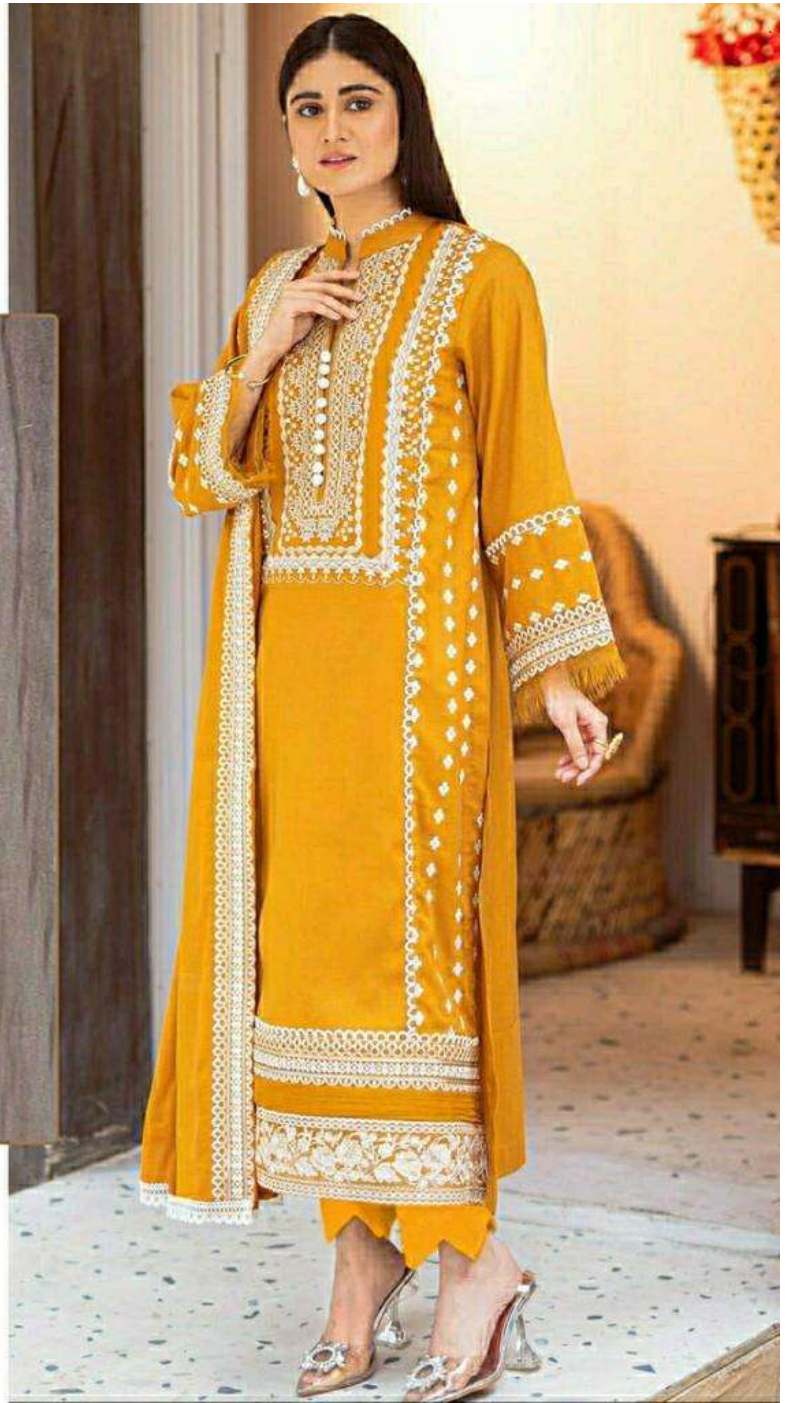

HOOR TEX
Hoor The Fashion Noor

21030

Ⓟ DRY CLEAN ONLY.
ⓧ DO NOT USE ANY BLEACH OR STAIN REMOVING CHEMICAL.
📄 IRON THE FABRIC AT MODERATE TEMPERATURE.

Emb Sleeves

Emb Front

Emb Georgette Dupatta

HOOR TEX
Hoor The Fashion Noor