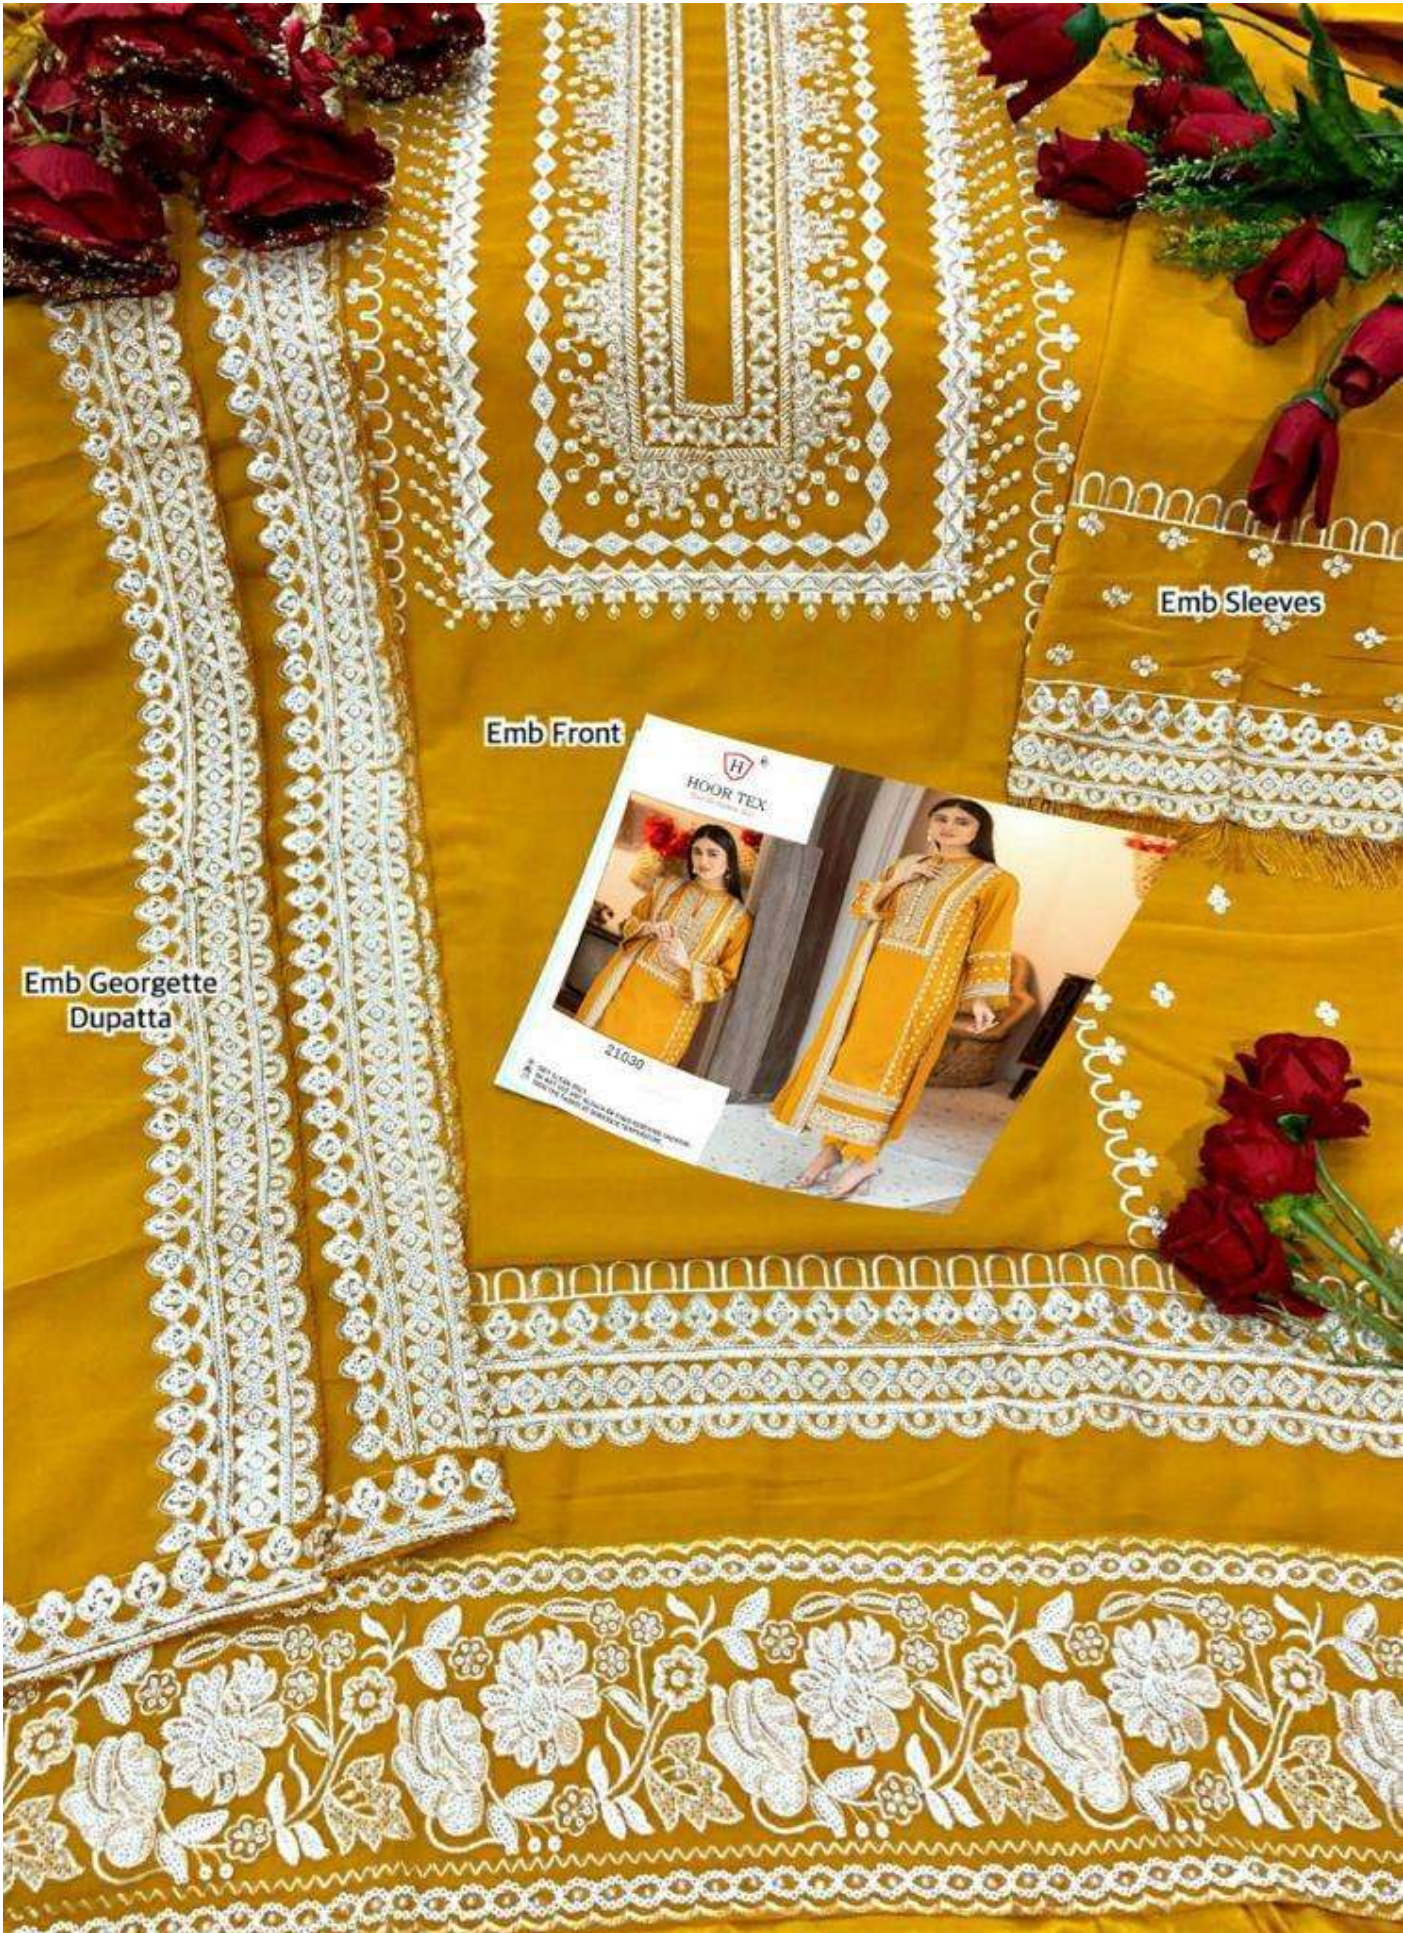

HOOR TEX
Hoor The Fashion Noor

21030

Ⓟ DRY CLEAN ONLY.
ⓧ DO NOT USE ANY BLEACH OR STAIN REMOVING CHEMICAL.
📄 IRON THE FABRIC AT MODERATE TEMPERATURE.

Emb Sleeves

Emb Front

Emb Georgette Dupatta

HOOR TEX
Hoor The Fashion Noor