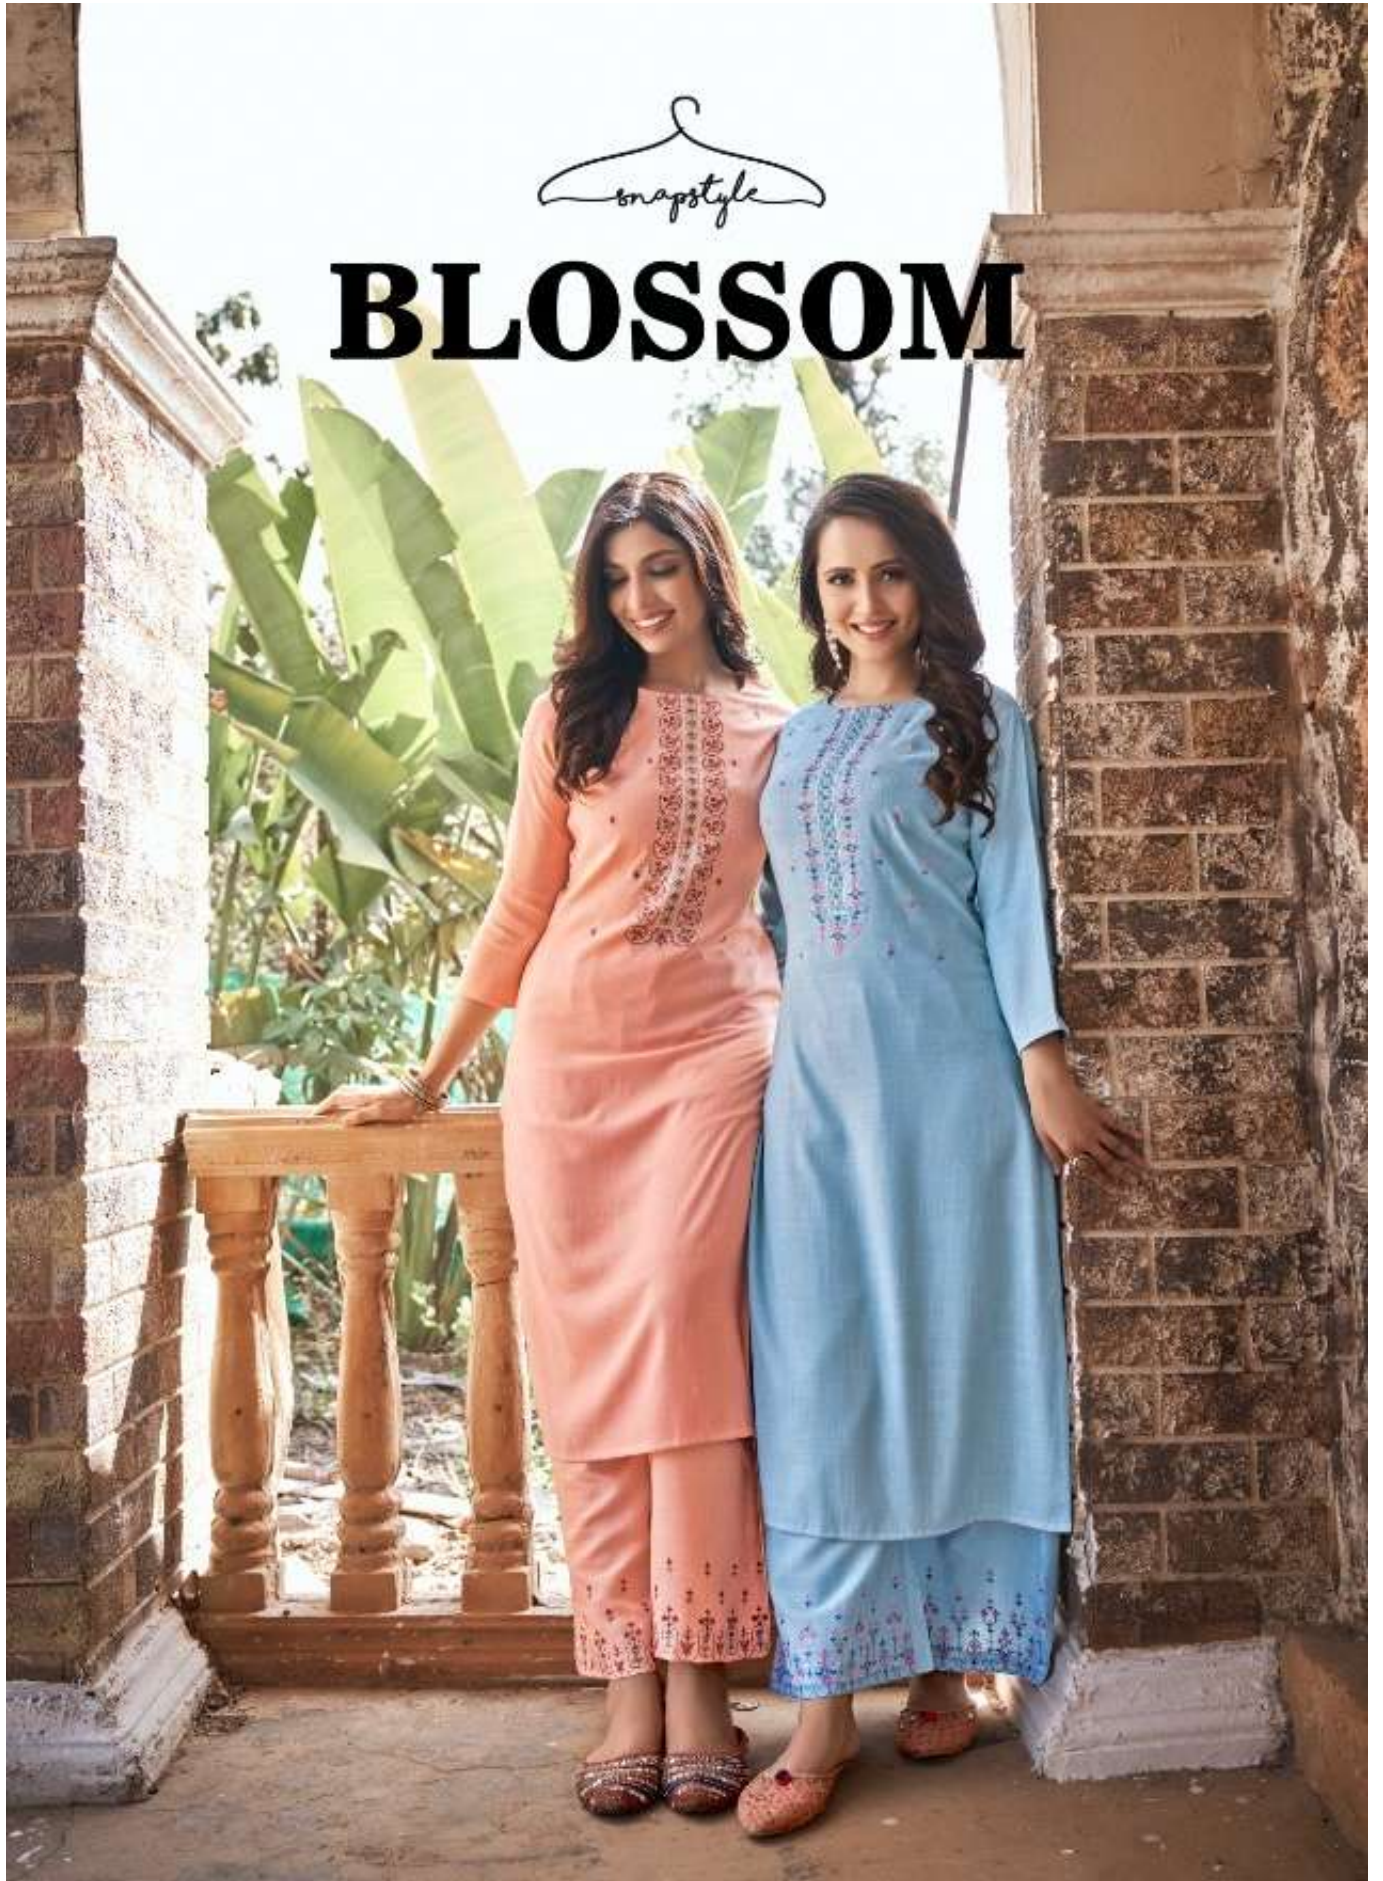

enapstyle

BLOSSOM