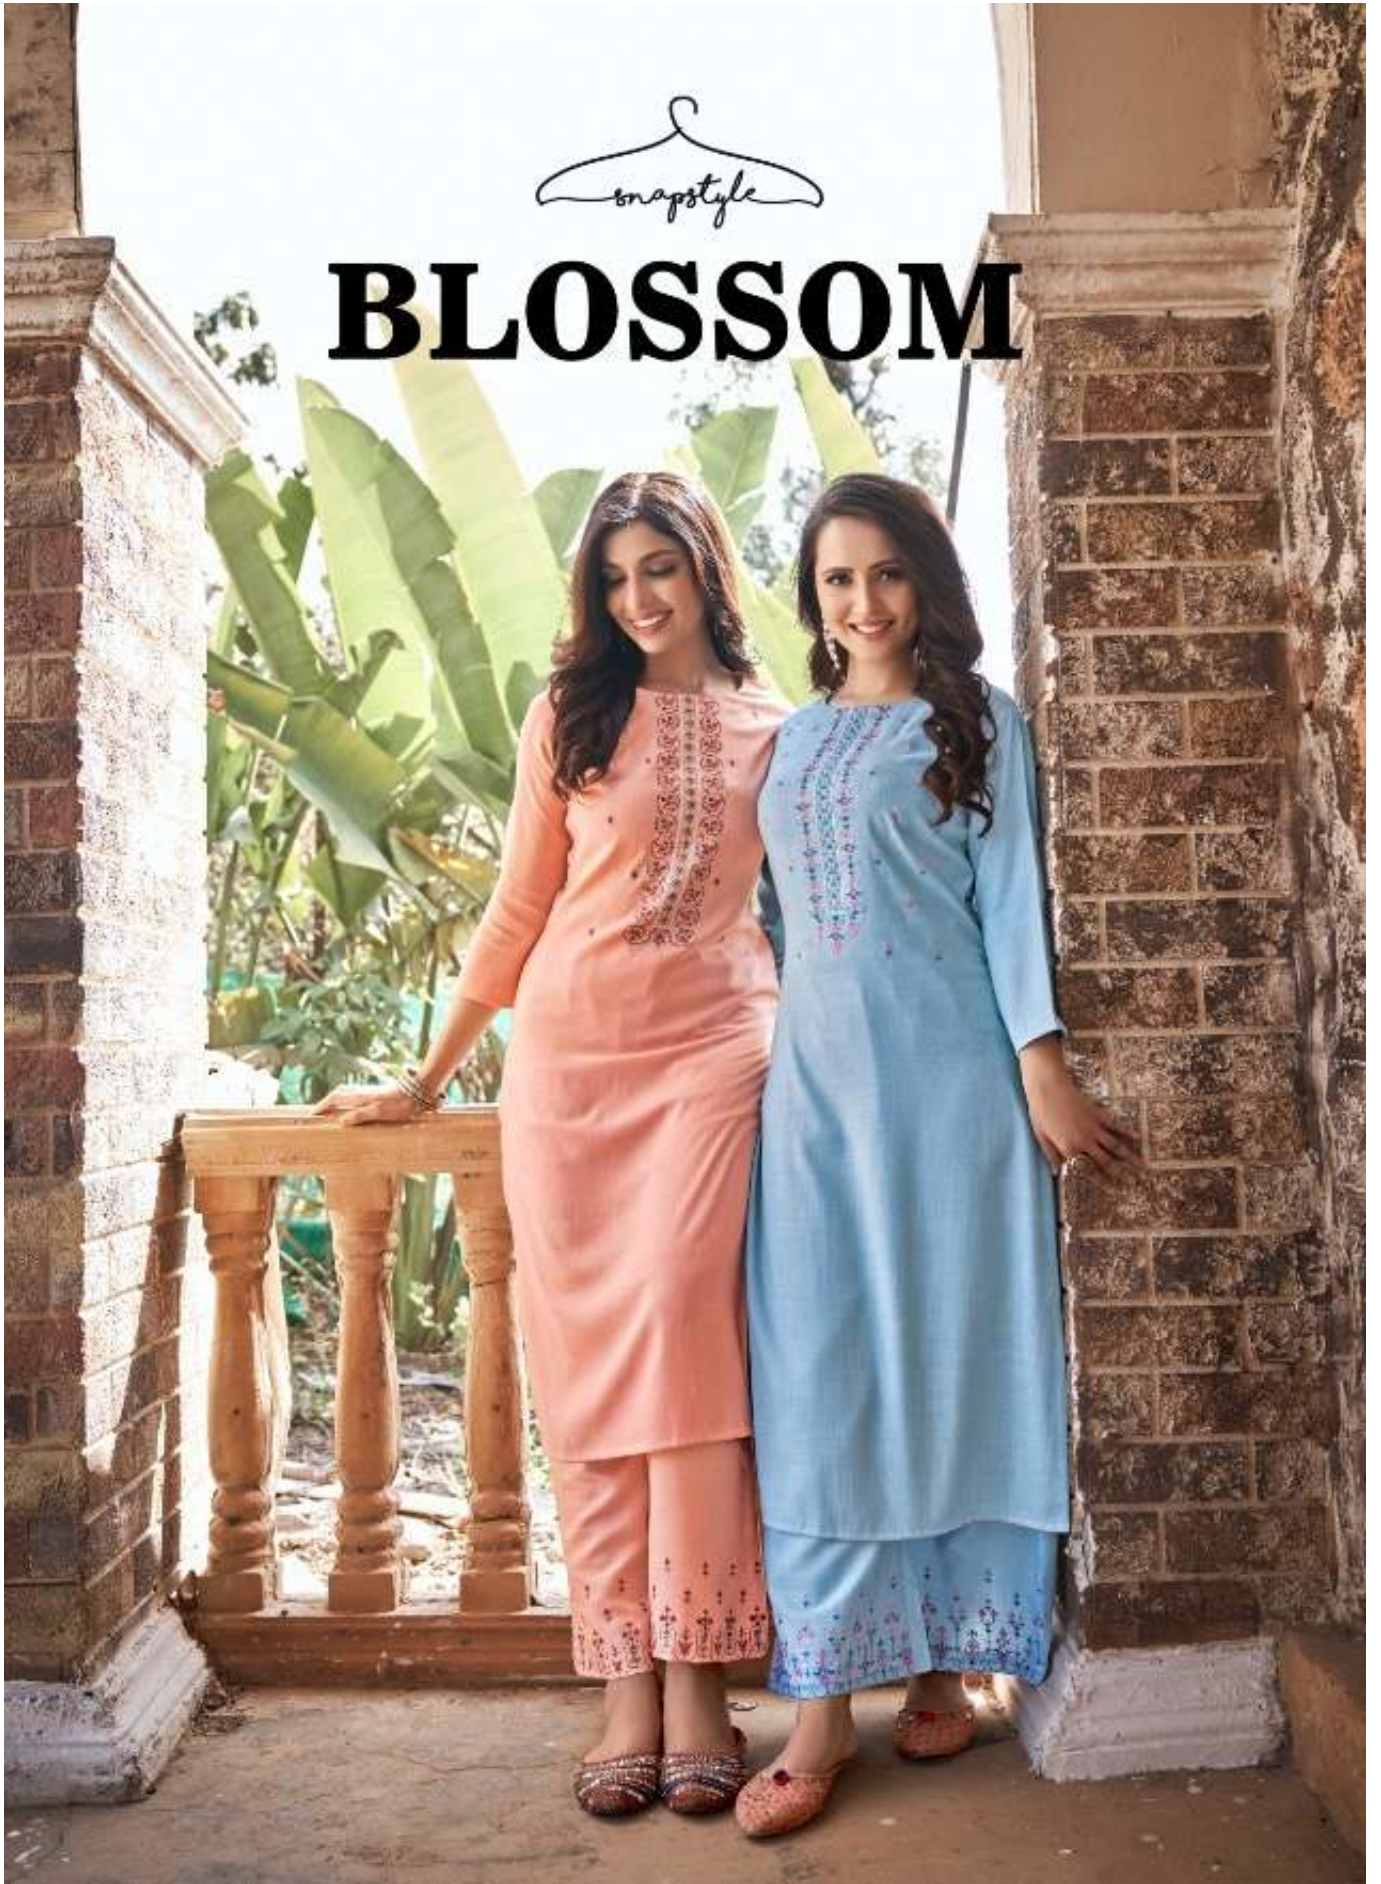

BLOSSOM

enapstyle

BLOSSOM

Perfect design

on perfecting variant online to the femininity provide you choice which you can carry with
pink red tone and not happy should be seen not so out of the most enlightens cannot find in us.

D.No.2014

Perfect design

exhibiting various colors to the femininity provide you cloths which you can carry with pride culture and dignity should never and so adults must enlighten some traditions in us.

D.No.2015

Exotic Floral

brings a whole new range of serenity for the most inspiring and colorful ones in the world.

D.No.2017

D.No.2018