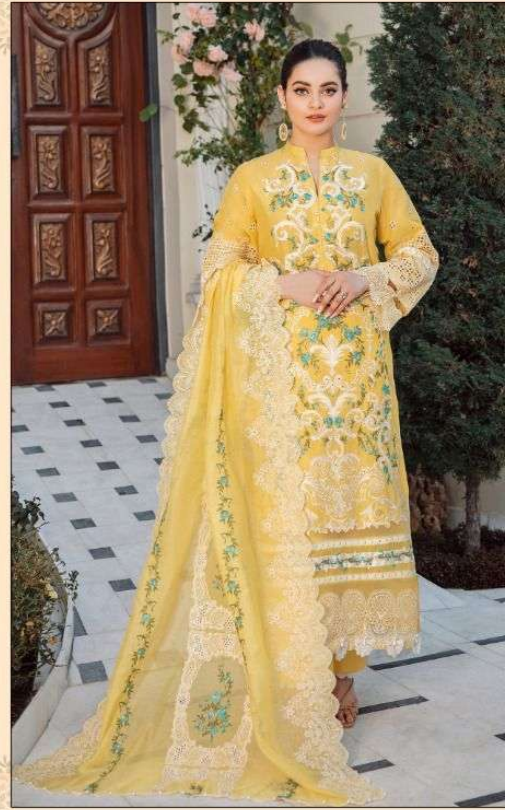

MARIYA B
PRET COLLECTION
VOL-3

Shree[®]
FABRS

TOP:- LAWN EMBROIDERED
DUPATTA:- KOTA CHEX
BOTTOM / INNER:- SEMI LAWN

S-526

TOP:- LAWN EMBROIDERED
DUPATTA:- KOTA CHEX
BOTTOM / INNER:- SEMI LAWN

S-525

MARIYA B
PRET COLLECTION
VOL-3

TOP:- LAWN EMBROIDERED
DUPATTA:- KOTA CHEX
BOTTOM / INNER:- SEMI LAWN

S-525

S-226

MARIYA B
PRET COLLECTION
VOL-3

Shree[®]
FABRS