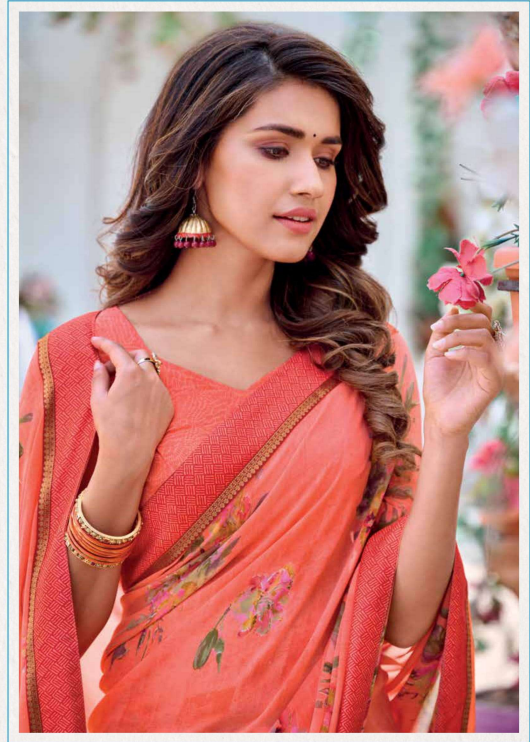

viPul
ESTAA
VOL.02