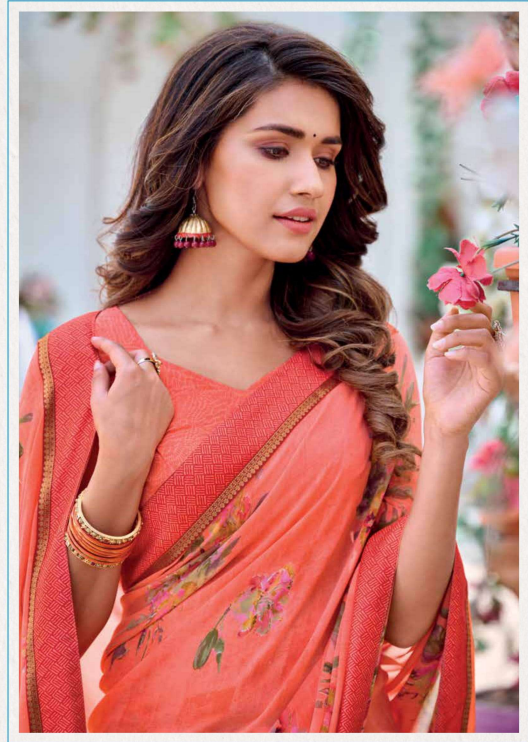

54317

ESTAA
VOL-02

VIPUL
ESTAA
VOL. 02

What is more joyful than fresh and playful shades that take inspiration from archived designs with a modern interpretation? Here's presenting every woman's weakness, attires that are as moody as exquisite to suit all fair to somber skin tones. These ultra-soft and serene georgettes introduce exciting new designs while staying imbued with her deep-rooted sentiments. Explore every woman's first choice!

54306

viPul
ESTAA
VOL.02

54307

54310

viPUL
ESIAA

VIPUL
ESTAA
WEAR

EXHIBIT
YOUR STYLE

VIPUL
ESTAA