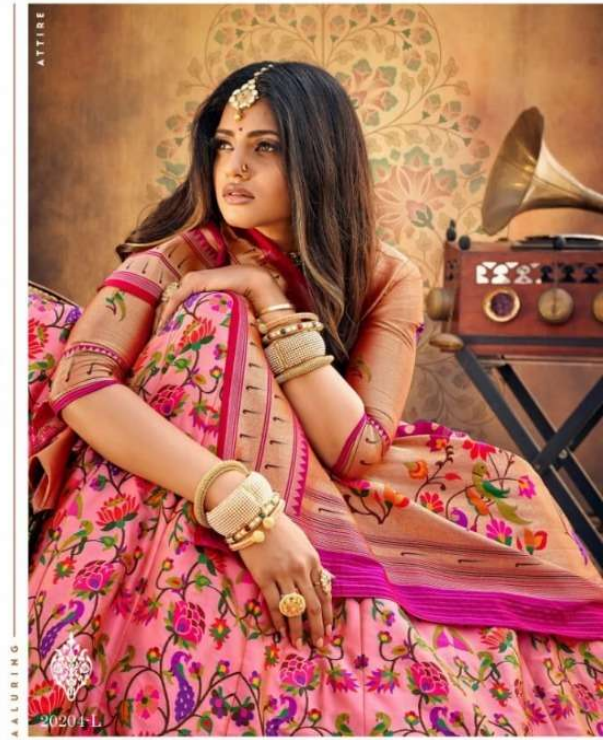

ATTIRE

AALURING

2020-1