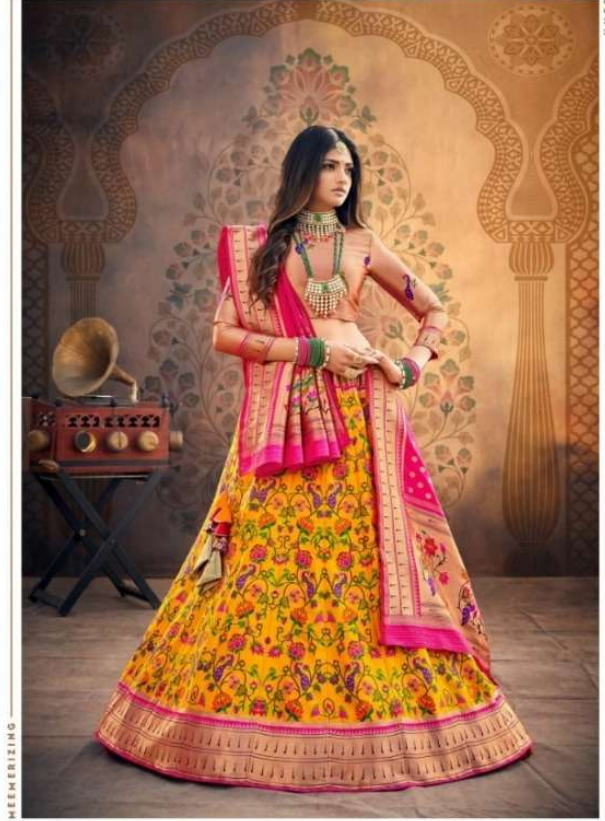

20220-B

1001-A

MAGNIFICENT BORDERS WITH THE EXQUISITE MORIPE IN ROYAL HUES.

1002-G ●

STYLISH ELEGANCE A LOVELY TRADITIONAL AVATAR THAT HAS NO RIVAL.

20220-B

20220-C

20220-D

ELEGANCE

ATTIRE

AALURING

2020-1

AALURING COLOUR PALETTE,
DETAILING AND SOOTHING FEEL -
ALL TOGETHER CREATES PICTURE
PERFECT ATTIRE FOR YOU!

20220-A

WHAT MAKES YOU UNIQUE IS
HOW YOU SEE LIFE DIFFERENTLY,
CELEBRATE EACH MOMENT WITH
FULL OF LOVE AND LIFE

ELEGANCE

EMBRACE

20204-J

1001-B

1001-C

The art of being graceful traditional yet contemporary dress is designed with beautiful patterns.