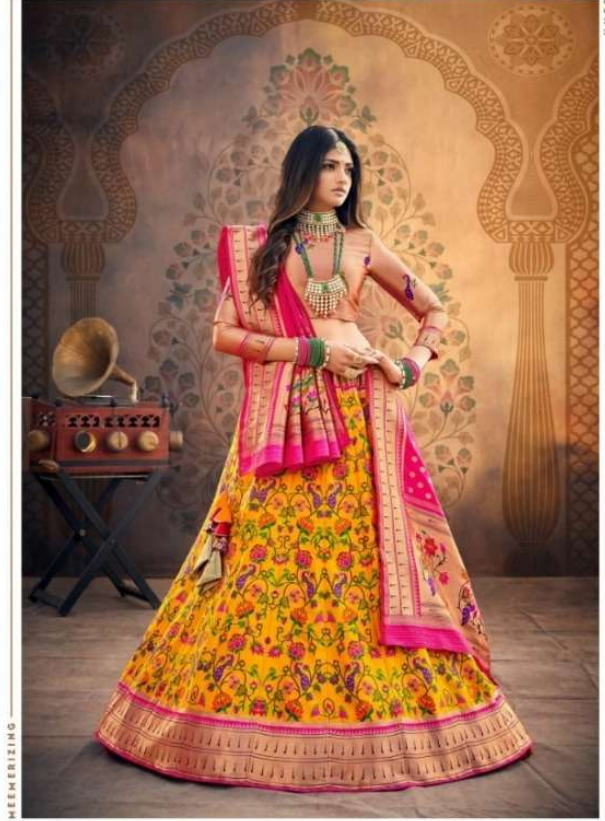

20220-B

1001-A

MAGNIFICENT BORDERS WITH THE EXQUISITE MORIPE IN ROYAL HUES.

1002-G

STYLISH ELEGANCE A LOVELY TRADITIONAL AVATAR THAT HAS NO RIVAL.

20220-B

20220-C

20220-D

ELEGANCE

ATTIRE

AALURING

2020-1

AALURING COLOUR PALETTE,
DETAILING AND SOOTHING FEEL -
ALL TOGETHER CREATES PICTURE
PERFECT ATTIRE FOR YOU!

20220-A

WHAT MAKES YOU UNIQUE IS
HOW YOU SEE LIFE DIFFERENTLY,
CELEBRATE EACH MOMENT WITH
FULL OF LOVE AND LIFE

ELEGANCE

EMBRACE

20204-J

1001-B

1001-C

The art of being graceful traditional yet contemporary dress is designed with beautiful patterns.