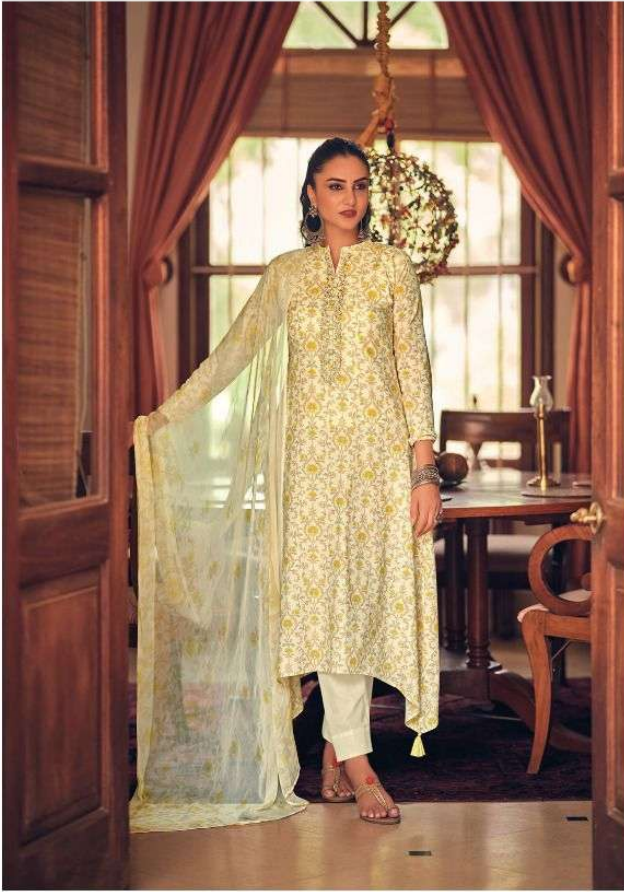

Total Pieces: 10

Total Amount: 9990 +GST

KILRY  
Trends

Signature  
COLLECTION

KILORY  
TRADES  
K373

K374

KILORY  
TERRACE

KILORY  
TRADES  
K 376