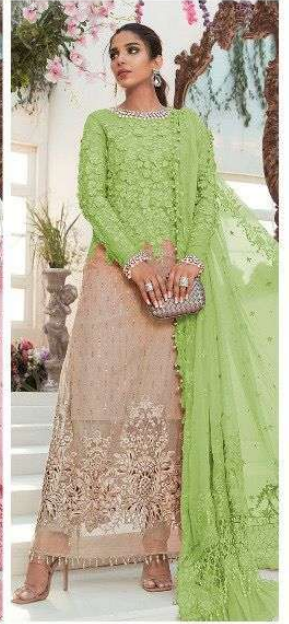

ZARQASH[®]
A BRAND BY KAYVIRA

MARIYA.B
EMBROIDERED

ZARQASH[®]
A BRAND BY KZTIME

D.NO-2030 E

TOP - BUTTERFLY NET EMBROIDERED WITH PATCH
INNER BOTTOM - HEAVY SANTOON SILK
DUPATTA - BUTTERFLY NET EMBROIDERED

MARIYA.B
EMBROIDERED

Top - Butterfly net
Inner Bottom - Santoon
Dupatta - Butterfly net

ZARQASH
A BRAND BY KIZMET

D.NO-2030 A

D.NO-2030 B

D.NO-2030 C

D.NO-2030 D

D.NO-2030 E

ZARQASH[®]
A BRAND BY KAYVIRA

MARIYA.B
EMBROIDERED

ZARQASH®
A BRAND BY KZTIME

D.NO-2030 A

TOP - BUTTERFLY NET EMBROIDERED WITH PATCH
INNER BOTTOM - HEAVY SANTOON SILK
DUPATTA - BUTTERFLY NET EMBROIDERED

ZARQASH®
A BRAND BY KZTIME

D.NO-2030 B

TOP - BUTTERFLY NET EMBROIDERED WITH PATCH
INNER BOTTOM - HEAVY SANTOON SILK
DUPATTA - BUTTERFLY NET EMBROIDERED

ZARQASH[®]
A BRAND BY KZTime

D.NO-2030 C

TOP - BUTTERFLY NET EMBROIDERED WITH PATCH
INNER BOTTOM - HEAVY SANTOON SILK
DUPATTA - BUTTERFLY NET EMBROIDERED