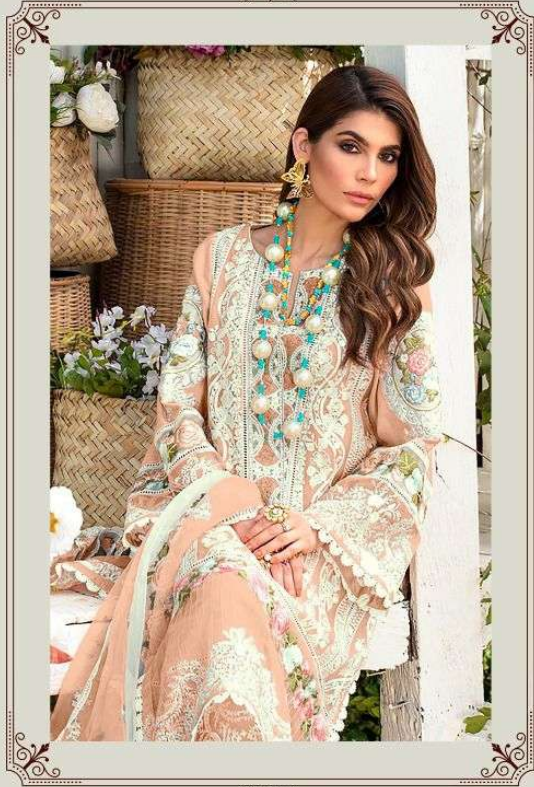

Rungrez

Color Edition Lawn-22

D-201F

D-201G

D-201H

D-201I

D-201J

TOP: Pure cotton with embroidery

BOTTOM: cotton

DUPATTA: Net with embroidery

Rungrez

Color Edition Lawn-22

S

D-201F

S

D-201H