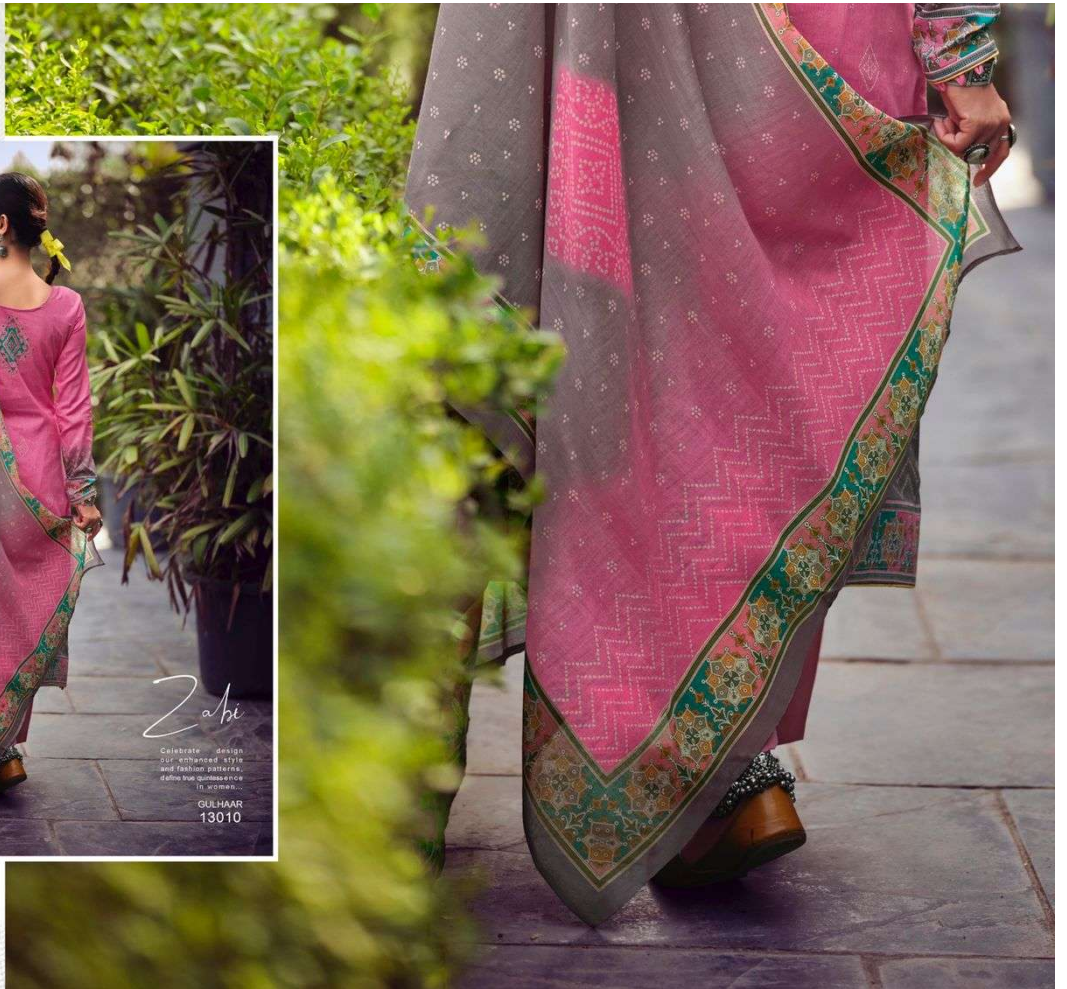

ممتاز آرٹس
MUMTAZ ARTS®
Original in design