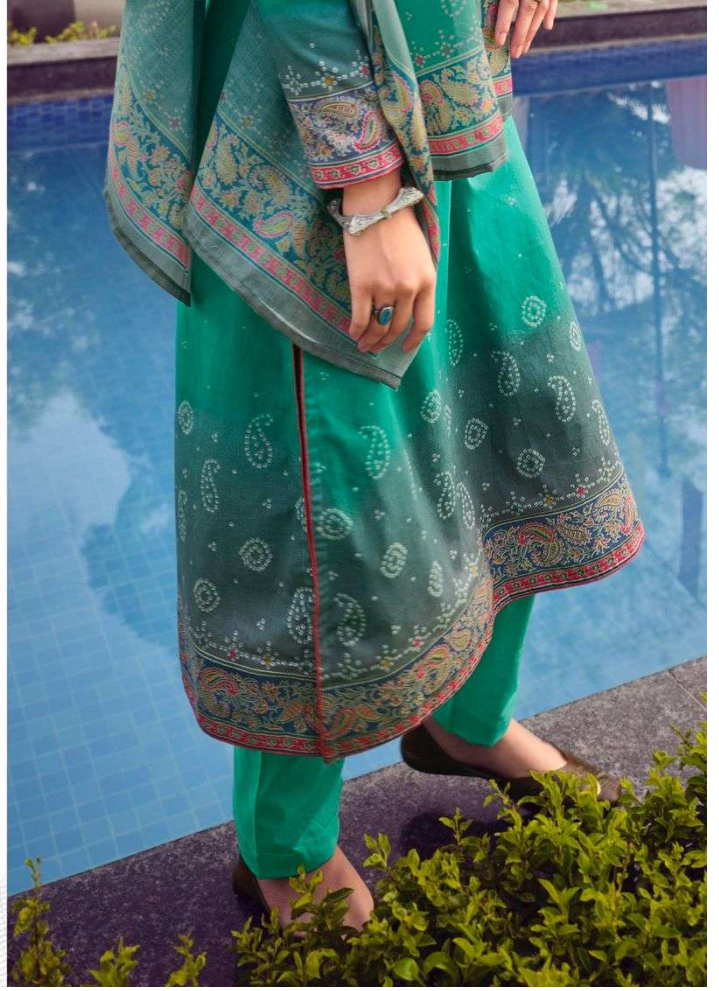

ممتاز آرٹس
MUMTAZ ARTS
Purveyors of Elegance

Ahar