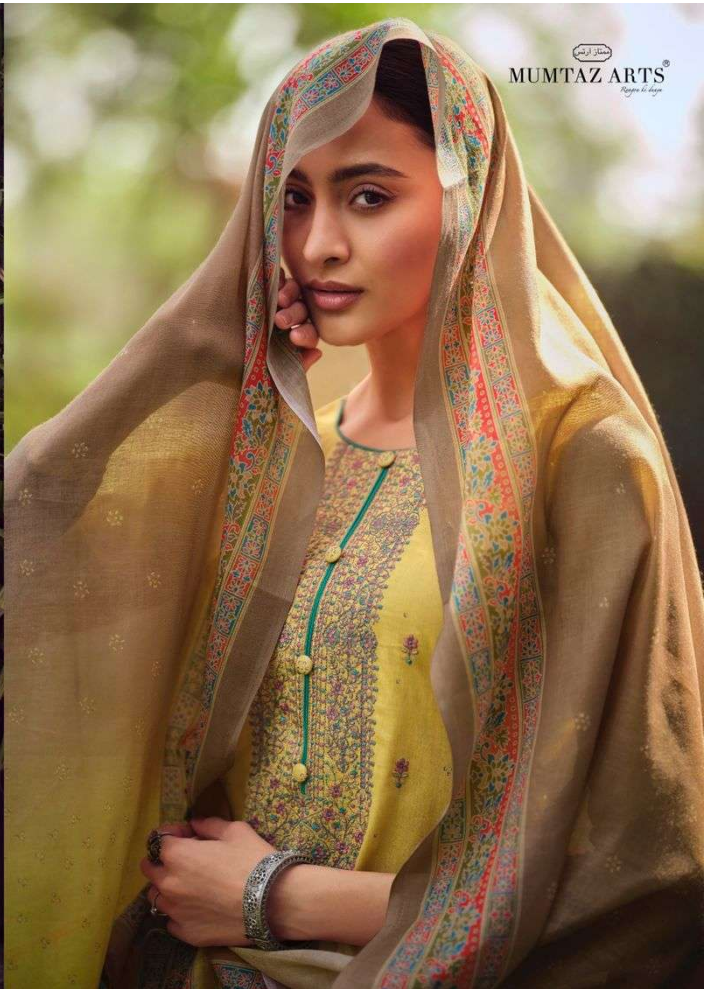

GULHAAR
13004

GULHAAR
13005

GULHAAR
13006