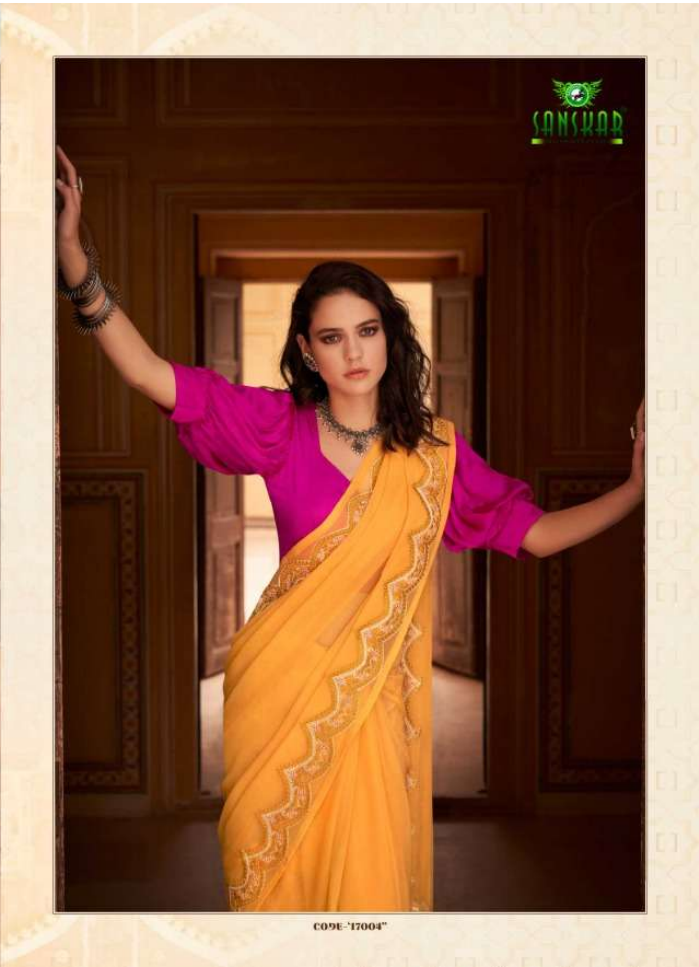

Naari

नारी

SANSKAR
DESIGNER WEAR

SANSARA
SANSARA

CODE "IT007"

CODE "17005"

CODE: "17004"

code-'17001"

नारी